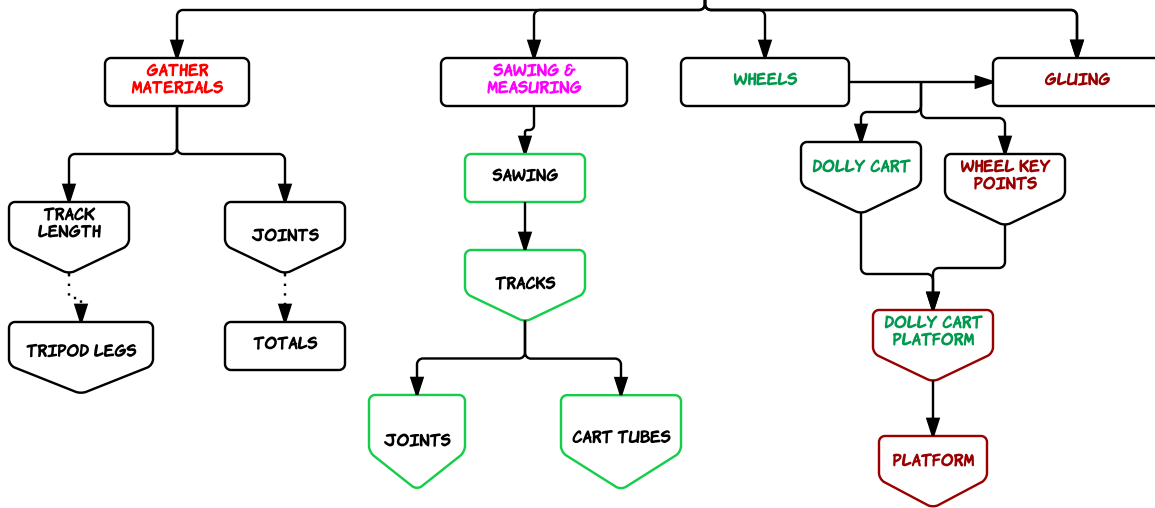

CAMERA TUBE DOLLY

For long, smooth and steady video shots.

Tube Dolly
for camera

Contact: AlmostMidnight@about.me