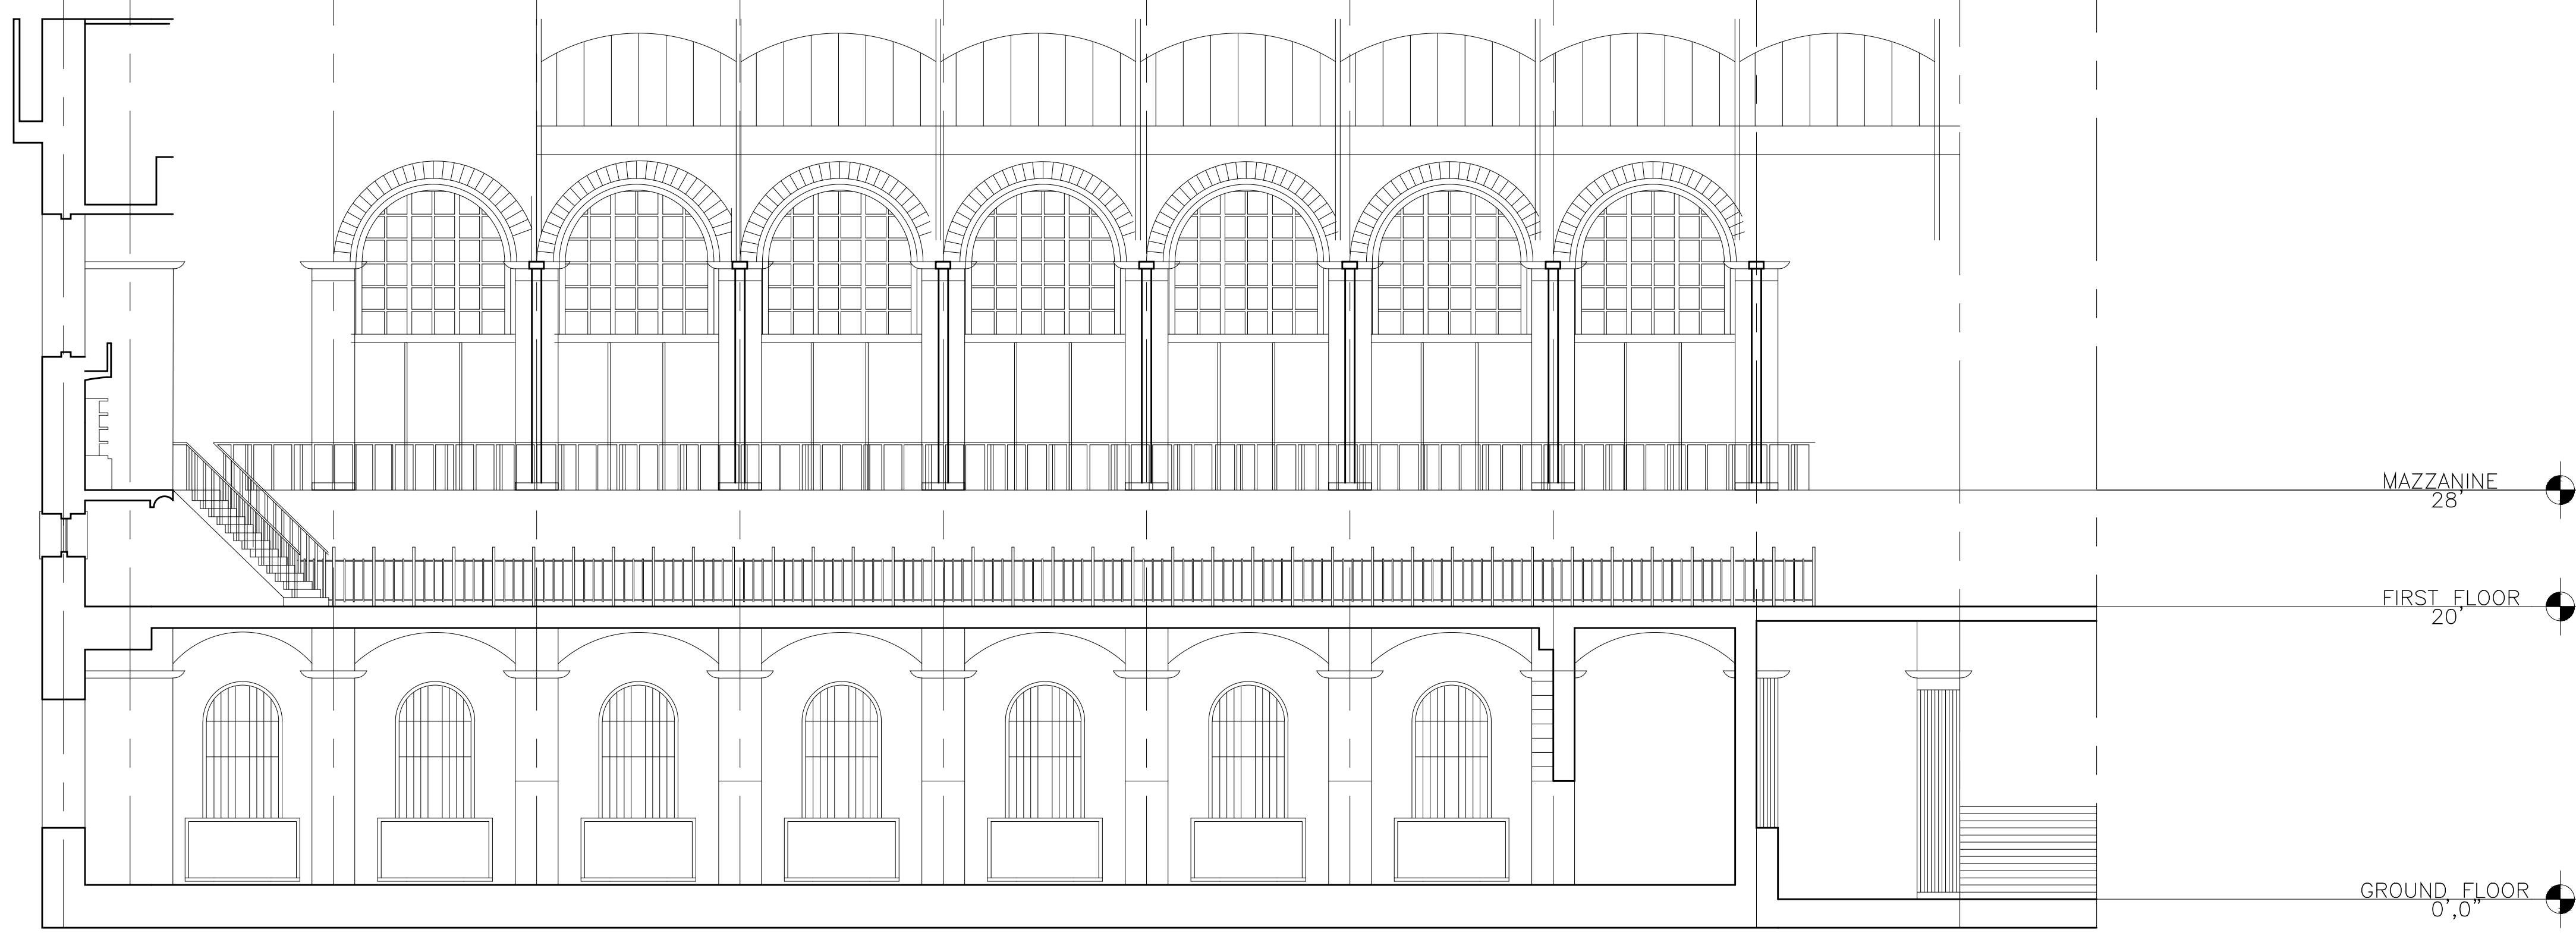

1 2 3 4 5 6 7 8 9 10 11 12

MAZZANINE
28'

FIRST FLOOR
20'

GROUND FLOOR
0,0'

BIBLIOTHÈQUE S. GENEVIEVE LONG SECTION
ARCH 1230 PROFESSOR MONTGOMERY IVAN CRUZ