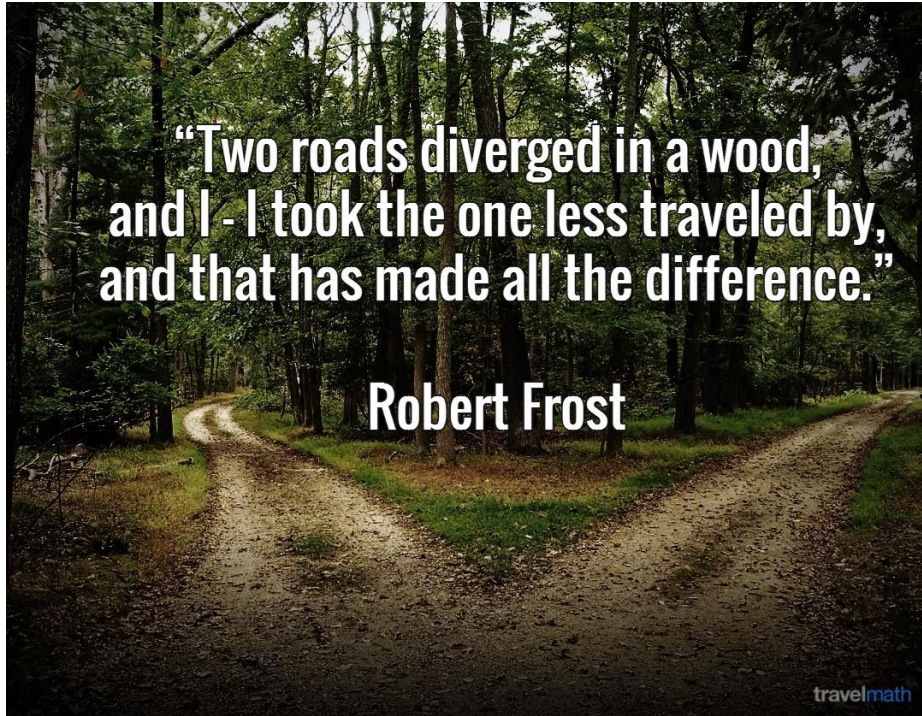

VISUAL QUOTE PROJECT

By: Ricky Yin

MOOD BOARD

Inspiration

Two Roads diverged in a wood, and I
took the one less traveled by.
- The road not taken

A stylized illustration of a road with a large cloud containing text. The road is dark grey with white dashed lines, leading towards a horizon. On either side of the road are green hills and trees with yellow foliage. The sky is light blue with several light blue clouds. A large, light blue cloud in the center contains the text.

Two roads diverged in a wood, and I took the one less traveled by.

Two roads diverged in a wood, and I took the road less traveled by.

Two roads diverged in a wood, and I took the one less traveled by.