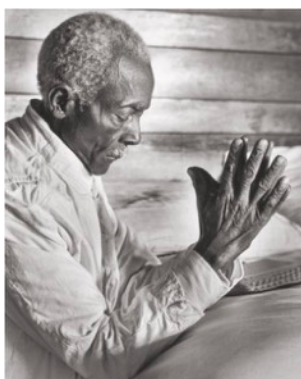

Central Park After a Snowstorm, New York, 1959
Silver print
24 x 20 inches

Sophia Loren, 1961
Silver print
20 x 16 inches

Children at a Puppet Theater, Paris, 1931
Silver print
20 x 23.75 inches

ROBERT MANN GALLERY

Katharine Hepburn, 1938
Silver print
14 x 11 inches

Uncle Dave at Prayer, Mississippi, 1936
Silver print
14 x 11 inches

Ice Skating Waiter, Grand Hotel, St. Moritz, 1932
Silver print
20 x 16 inches

Marilyn Monroe (Black Sweater Landscape), 1953
Silver print
16 x 20 inches