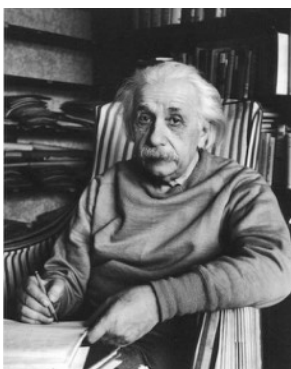

Albert Einstein, Princeton, New Jersey, 1949
Silver print
14 x 11 inches