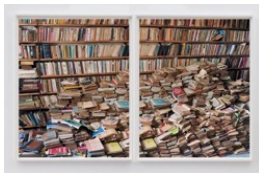

ALEC SOTH

Irineu's Library. Giurgiu, Romania, 2018
archival pigment print, diptych
image/paper (each): 60 x 48 inches
(152.4 x 121.9 cm)
image/paper (overall): 60 x 96 inches
(152.4 x 243.8 cm)
framed (each): 65 1/4 x 53 1/4 x 2 5/8 inches
(165.7 x 135.3 x 6.7 cm)
framed (overall): 65 1/4 x 108 1/2 x 2 5/8 inches
(165.7 x 275.6 x 6.7 cm)
edition of 9 with 4 APs
signed by artist on label, verso
AS-HF.18.122