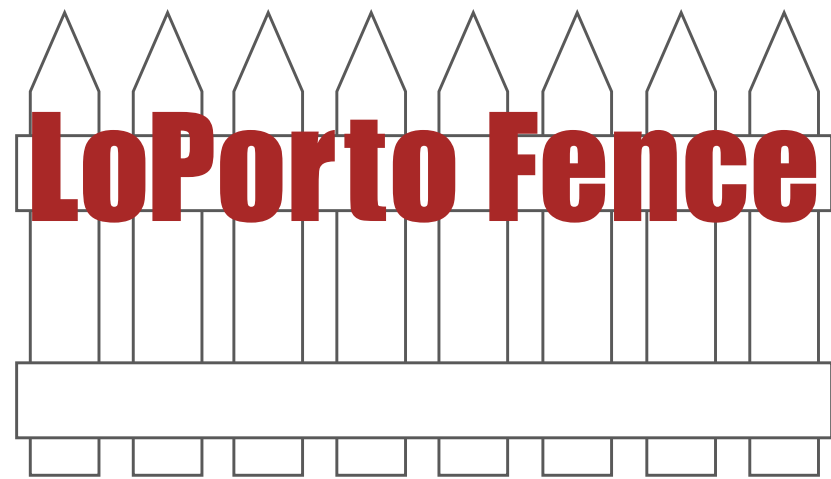

Loporto Fence

LoPorto Fence