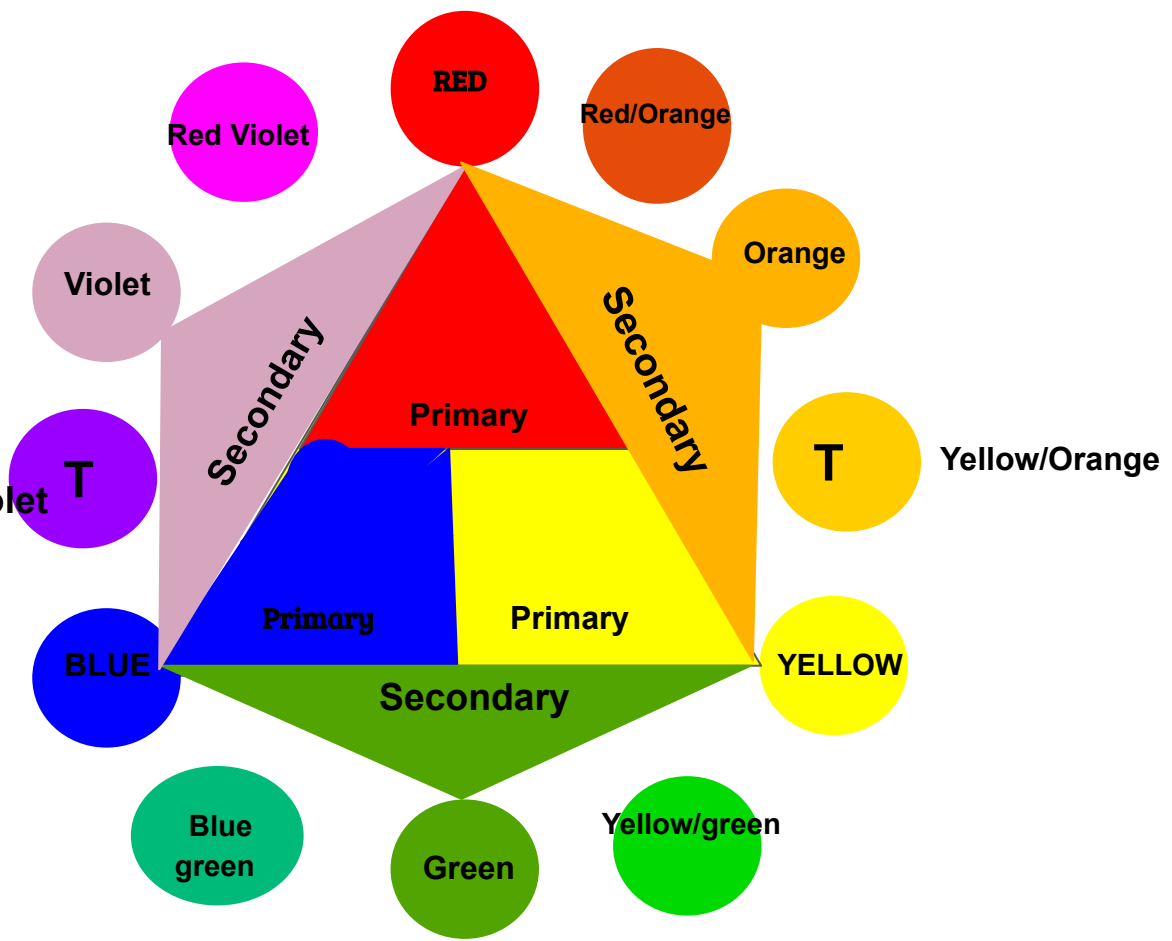

Farhana Upannash

BUF 2203

Visual Color Wheel and Color Analysis Project

# ORIGINAL COLOR WHEEL

**Tertiary**

**Secondary**

**Primary**

# Display 1

**MONOCHROMATIC COLOR**

**MAHOGANY  
RED**

**WINE**

**BERRY**

**RUBY**

**RED**

# Display 2

**MONOCHROMATIC BROWN**

**SIENNA**

**MAHAGONY**

**BURNT ORANGE**

**CINNAMON**

**BRONZE**