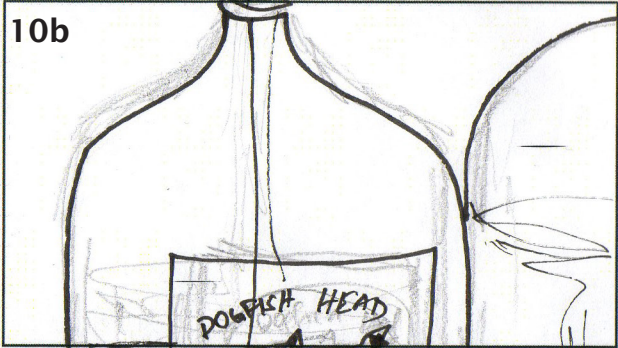

DogFish Head Commercial

16 : 9 Aspect Ratio

1- MS of rising sun.

2- High angle shot of man waking up, morning light coming through the window.

3- Close-up of man cutting apples.

4- Close-up of berries being dumped

5- Extreme-close up of hand cutting lemon peels.

6- Close-up of hand crushing herbs and spices.

7- Close-up of hand adding crushed spices into mixture.

8- Close up of machine mixing all the ingredients.

9- MS of man pouring mixture into container.

10a- Pan downwards showing mixture being poured into container.

10b

10c

11- Close up of beer being poured into glass.

12- Closeup of glass in hand. Camera follows glass while the man walks out.

13- Close up of glass in hand. The man is now outside.