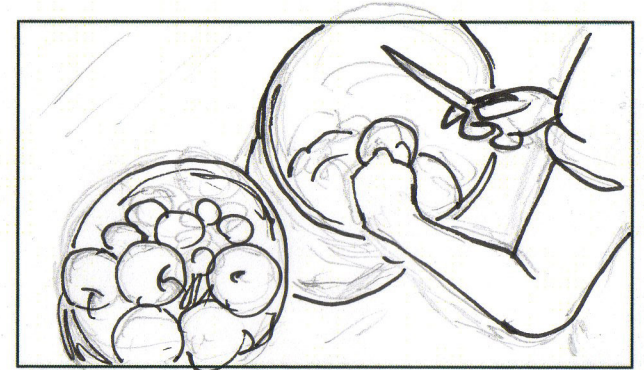

DogFish Head Commercial

16 : 9 Aspect Ratio

1- MS of rising sun.

2- High angle shot of man waking up, morning light coming through the window.

3- Close-up of man cutting apples.

4- Close-up of berries being dumped

5- Extreme-close up of hand cutting lemon peels.

6- Close-up of hand crushing herbs and spices.

7- Close-up of hand adding crushed spices into mixture.

8- Close up of machine mixing all the ingredients.

9- MS of man pouring mixture into container.

10a- Pan downwards showing mixture being poured into container.

10b

10c

11- Close up of beer being poured into glass.

12- Closeup of glass in hand. Camera follows glass while the man walks out.

13- Close up of glass in hand. The man is now outside.