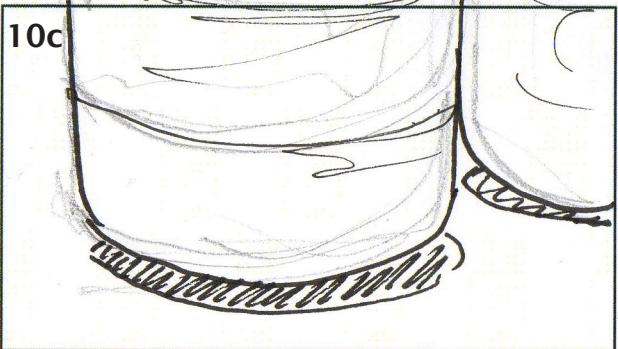

DogFish Head Commercial

16 : 9 Aspect Ratio

1- MS of rising sun.

2- High angle shot of man waking up, morning light coming through the window.

3- Close-up of man cutting apples.

4- Close-up of berries being dumped

5- Extreme-close up of hand cutting lemon peels.

6- Close-up of hand crushing herbs and spices.

7- Close-up of hand adding crushed spices into mixture.

8- Close up of machine mixing all the ingredients.

9- MS of man pouring mixture into container.

10a- Pan downwards showing mixture being poured into container.

10b

10c

11- Close up of beer being poured into glass.

12- Closeup of glass in hand. Camera follows glass while the man walks out.

13- Close up of glass in hand. The man is now outside.