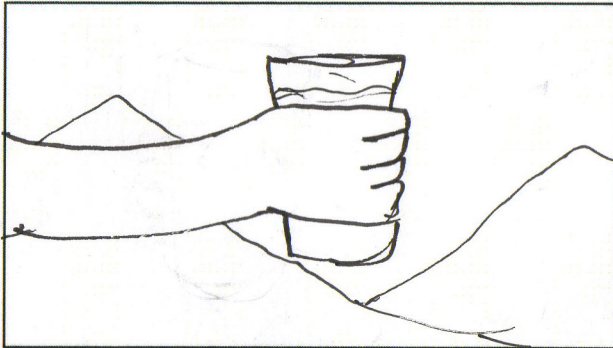

DogFish Head Commercial

16 : 9 Aspect Ratio

1- MS of rising sun.

2- High angle shot of man waking up, morning light coming through the window.

3- Close-up of man cutting apples.

4- Close-up of berries being dumped

10a- Pan downwards showing mixture being poured into container.

10b

10c

11- Close up of beer being poured into glass.

12- Closeup of glass in hand. Camera follows glass while the man walks out.

13- Close up of glass in hand. The man is now outside.