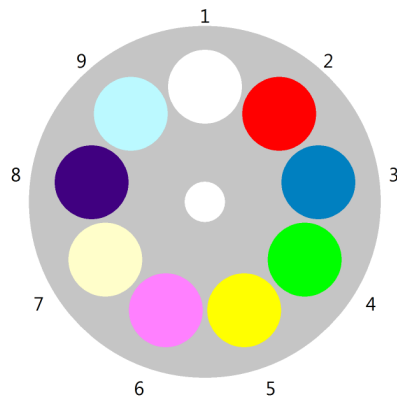

# A Chorus Line WHEEL

Lycée Français de New York Auditorium  
505 E 75th St, New York, NY 10021

4/6/2017

Lighting Designer: Erick Solano  
v1: 04-04-17

## #1: Elation Platinum Spot 5R Pro Color Wheel

### Slots:

	Description	Rotates	Type	Gobo Size	Count
1		No	Open		No
2	RED	No	Color		No
3	BLUE	No	Color		No
4	GREEN	No	Color		No
5	YELLOW	No	Color		No
6	PINK	No	Color		No
7	CTO	No	Color		No
8	UV	No	Color		No
9		No	Color		No