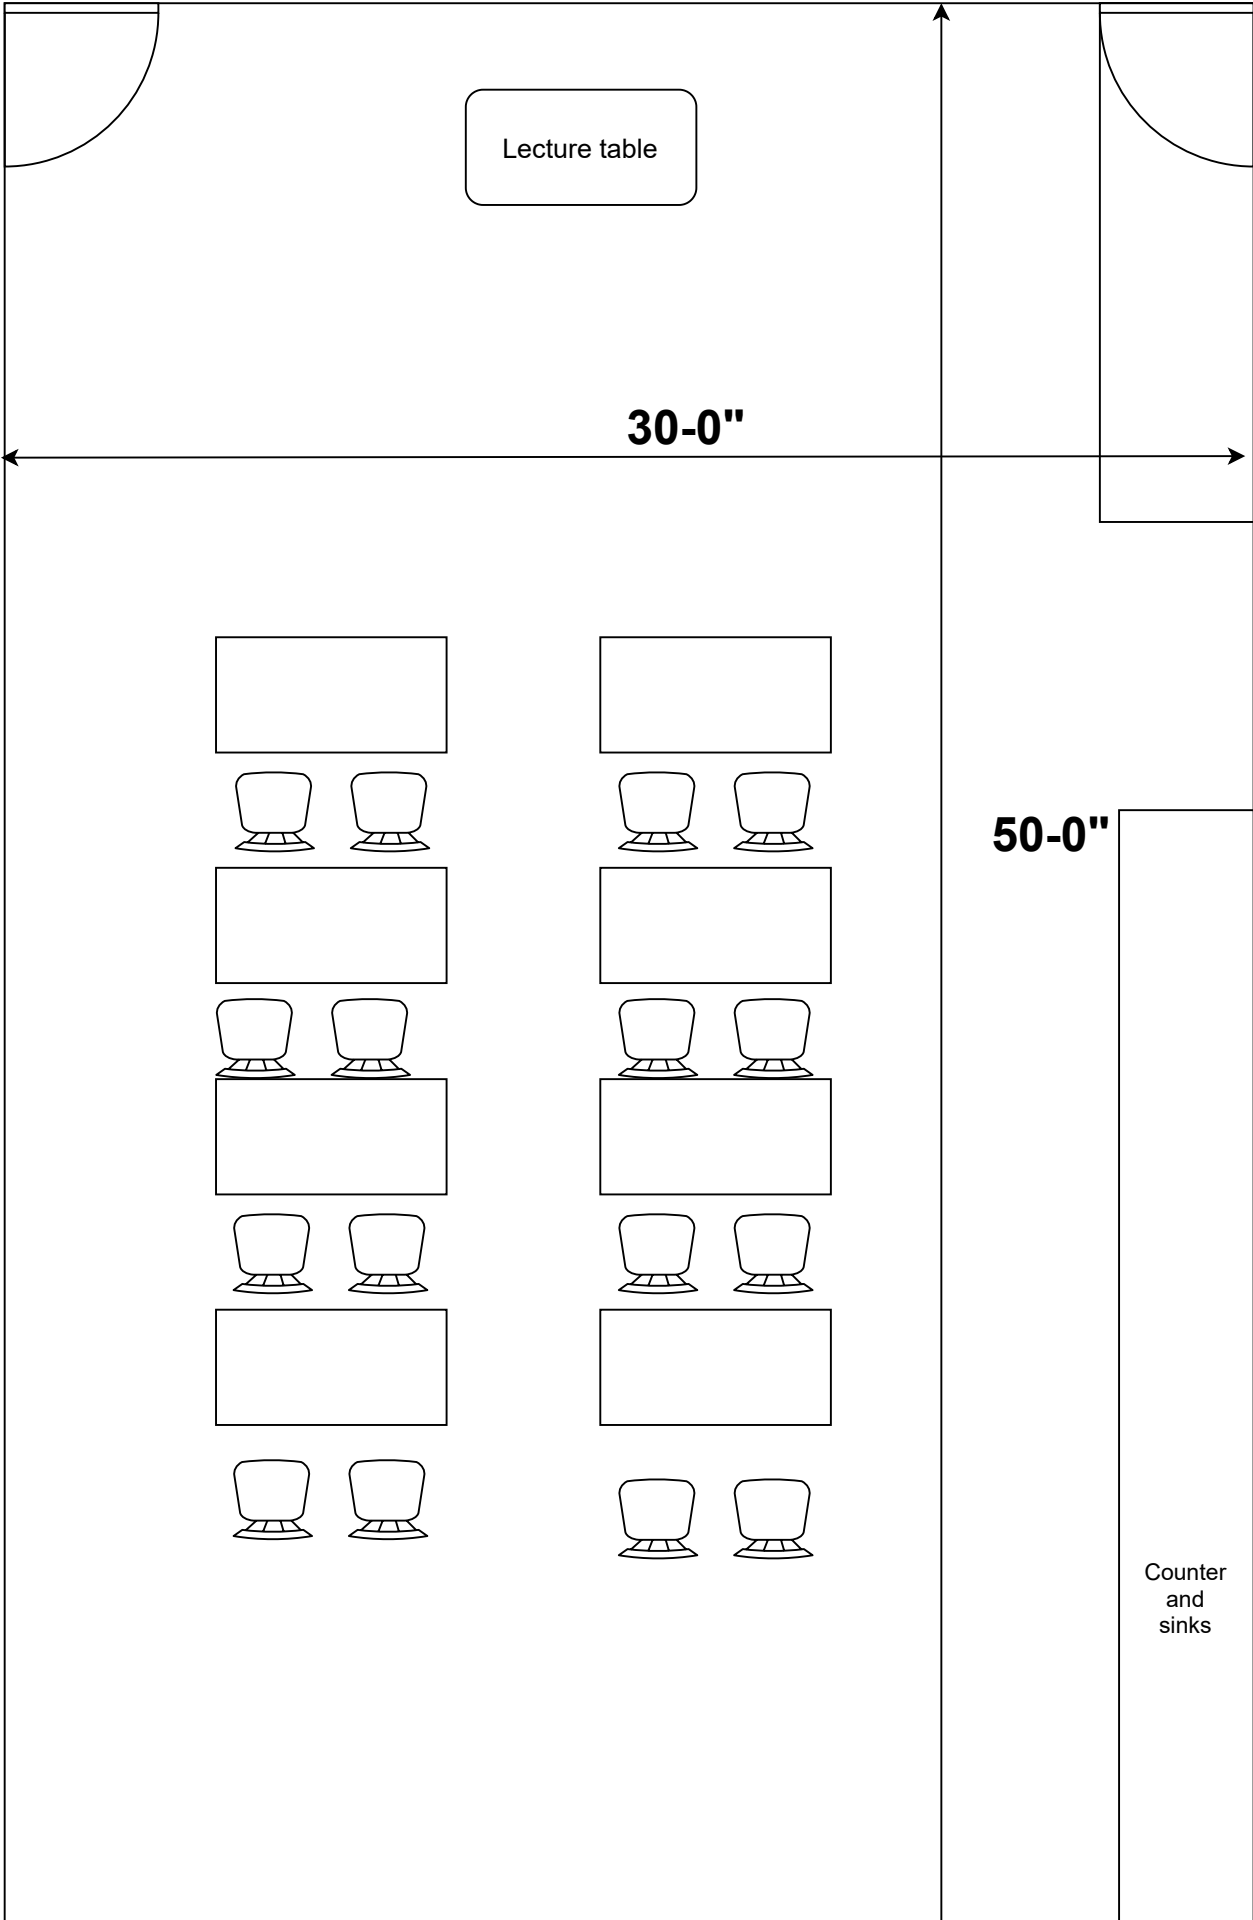

Entrance

Rehearsal space

Lecture table

30-0"

50-0"

Counter  
and  
sinks

Counter