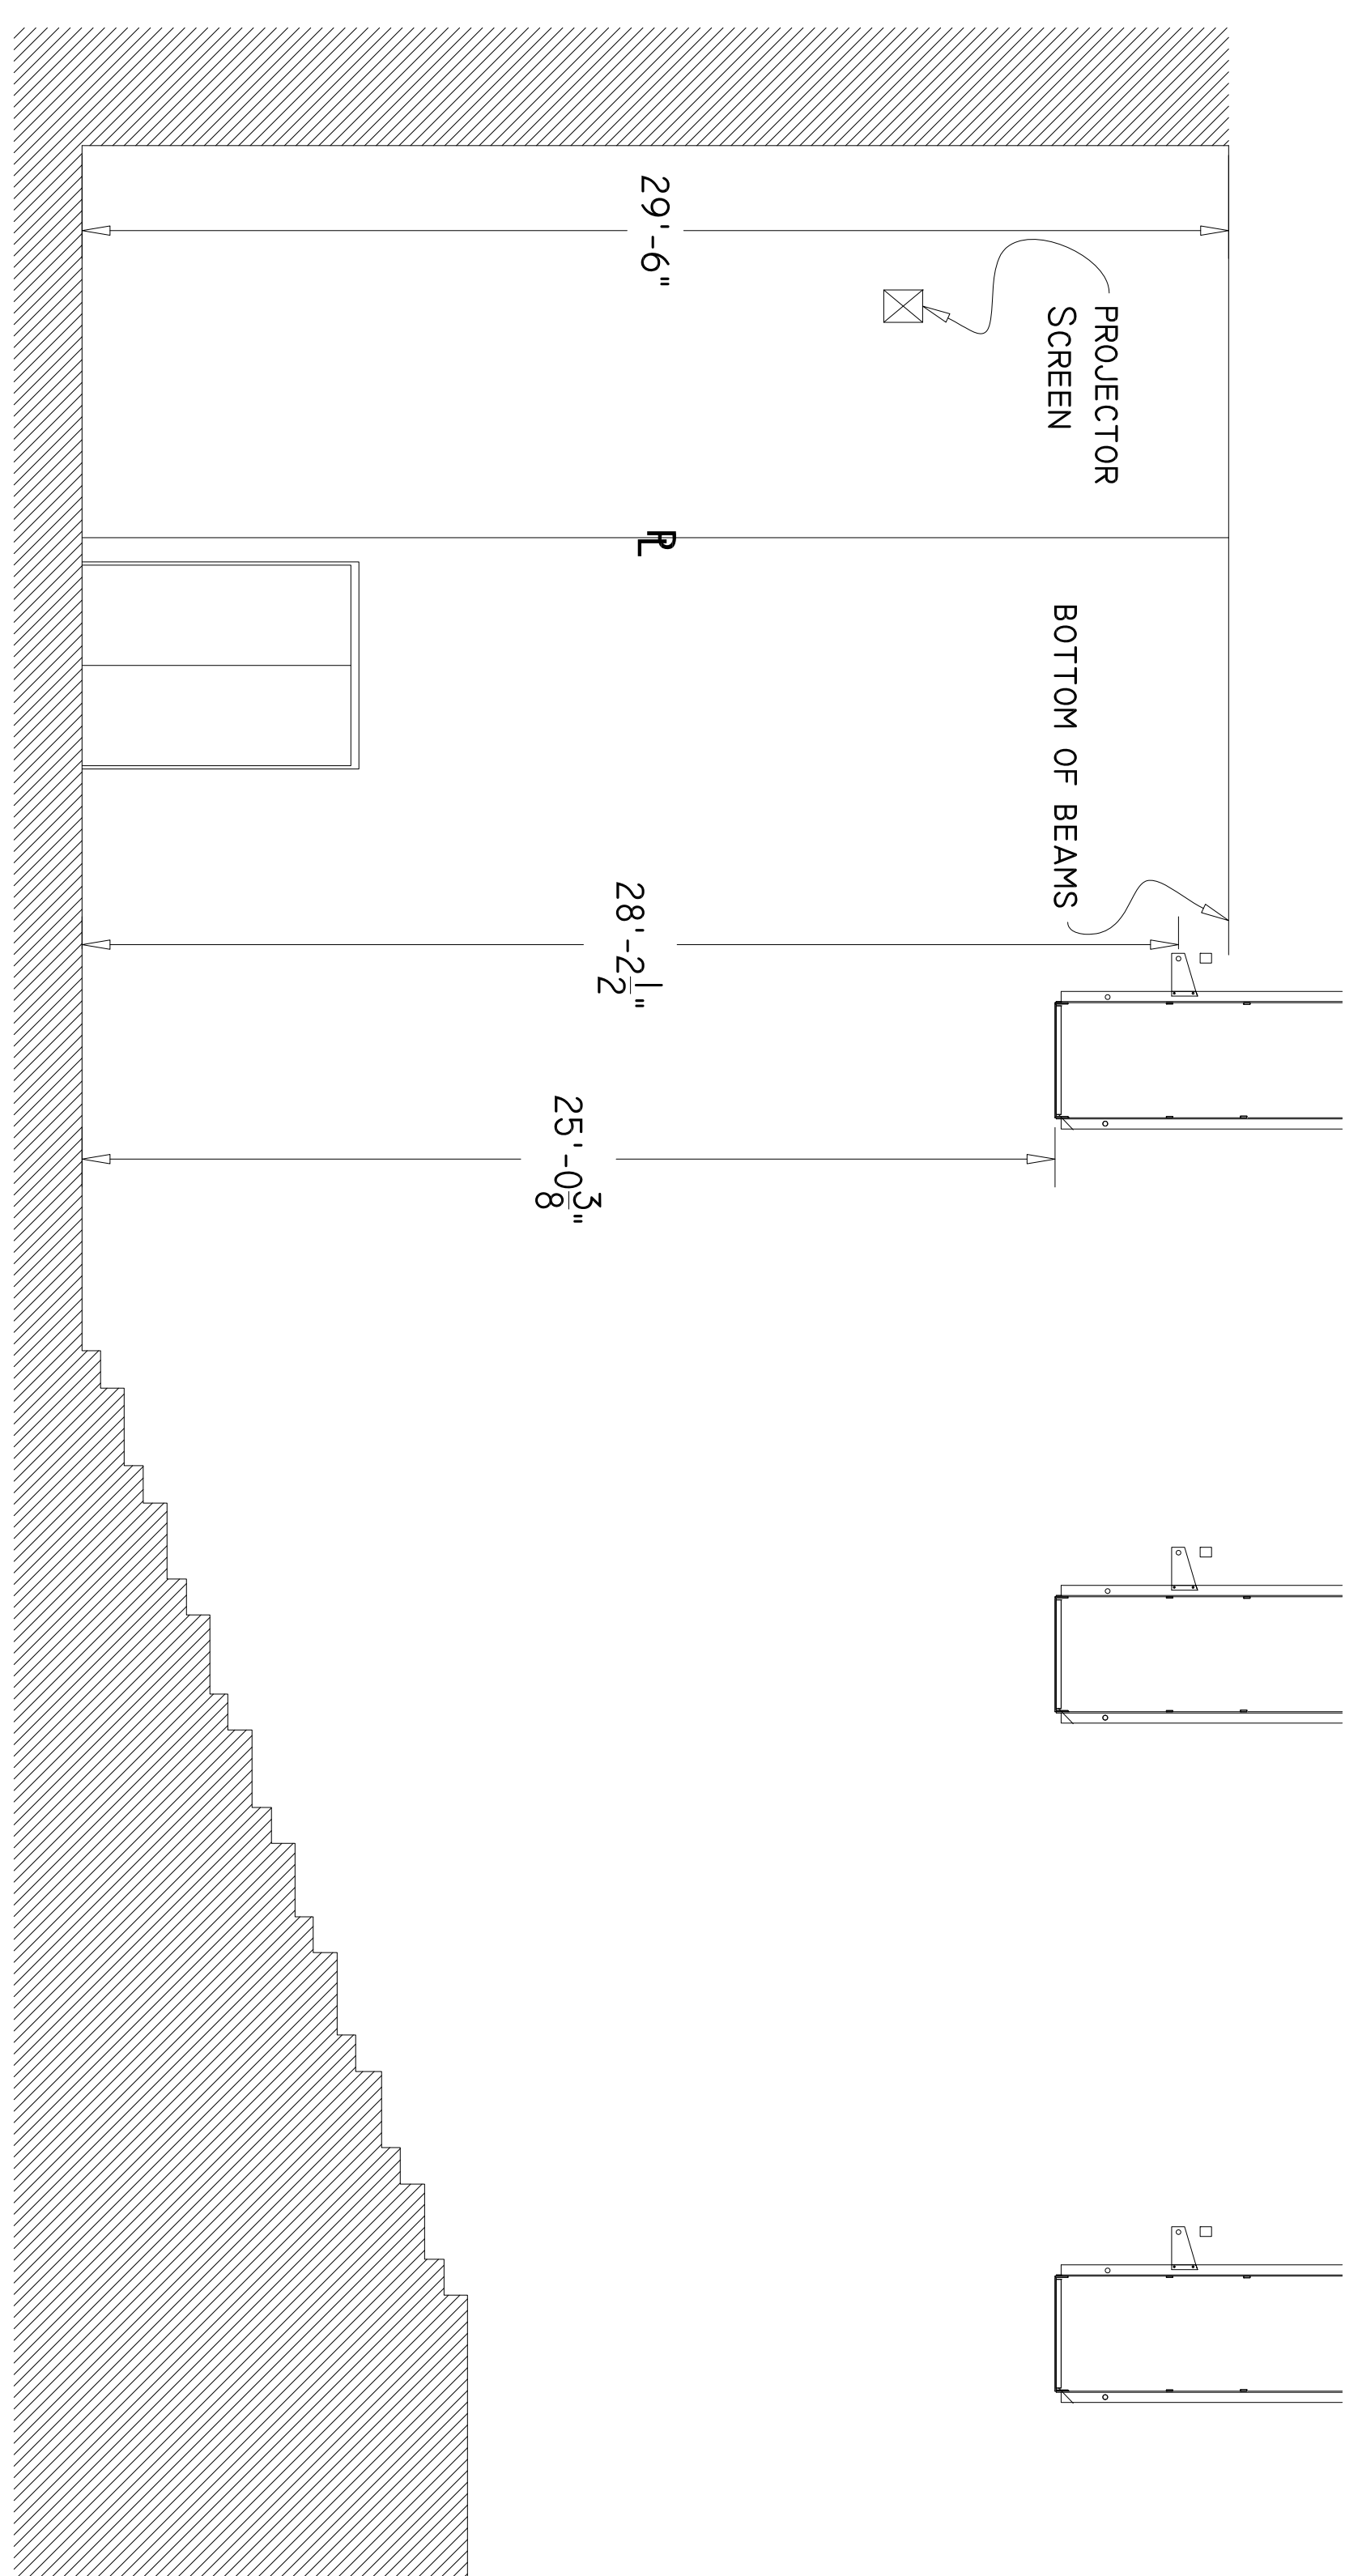

# VOORHEES THEATRE

1 SECTION  
SOME LIGHTING POSITIONS NOT SHOWN

1/4" = 1'-0"

VOORHEES THEATRE

SECTION

DESIGNER:	
REVISION:	
TECH:	J. McCULLOUGH
DRAWN BY:	JMcCULLOUGH
DATE:	10.12.2013 10:11
SCALE:	AS NOTED