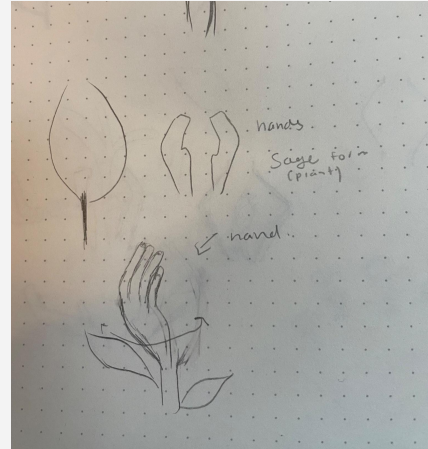

① seasoning
② essential oil - flavor
③ therapeutic use

Versatility (sacred plant)

* Sage 1112 * (Sage)

Sweet sedge - xdominant shape 4

to heal melancholy

Plant of earth - cleansing power

Ceremony → spiritual cleansing

- versatility
- meditation

Sacred plant

neutms

CONCEPT 1

- Protection around the herb - arms form
- Brown: soil/earth color
- Sacred plant (lines above)

CONCEPT 2

- Versatility - seasoning, essential oil and therapeutic use.
- Human shape – wisdom, experience.
- Connection to the plant (root form) “honor plant and earth”.

CONCEPT 3

- Healing properties
- Sacred plant
- Connection (hand and leaf)- gathering of the plant.

CREDITS

Mahr, Susan. "Sage, *Salvia officinalis*". University of Wisconsin Madison.
<https://hort.extension.wisc.edu/articles/sage-salvia-officinalis/>