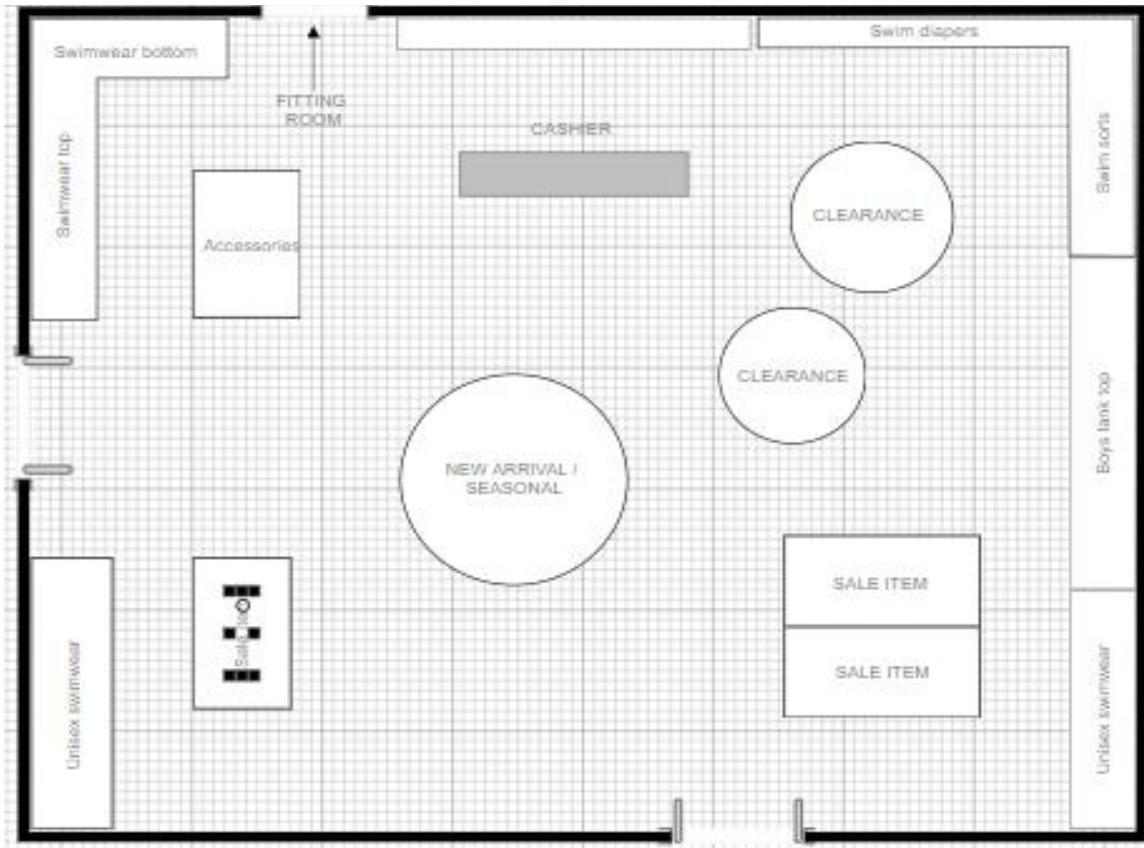

Retail Store Layout Type: **Free Flow**