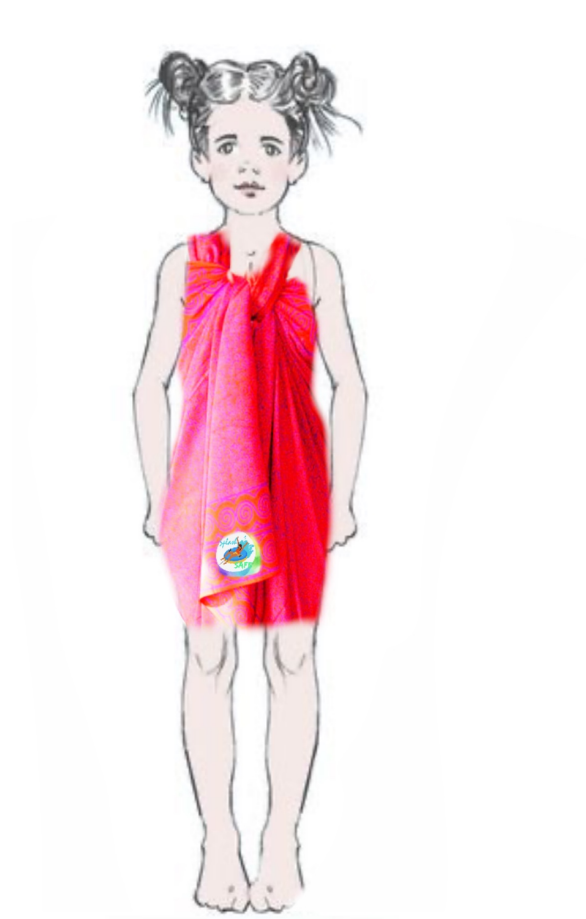

Splash Safe™ Spring/Summer 2021 Sketches

Product Name: **“The chic one”**

SKU/Model #0301-011-S21-S

Colors: pink, yellow, green, orange

Sizes: XS, S, M, L, XL

Season: spring/summer2021

Product Details: a sarong wrap

dress/skirt; 70% cotton / 30% polyester