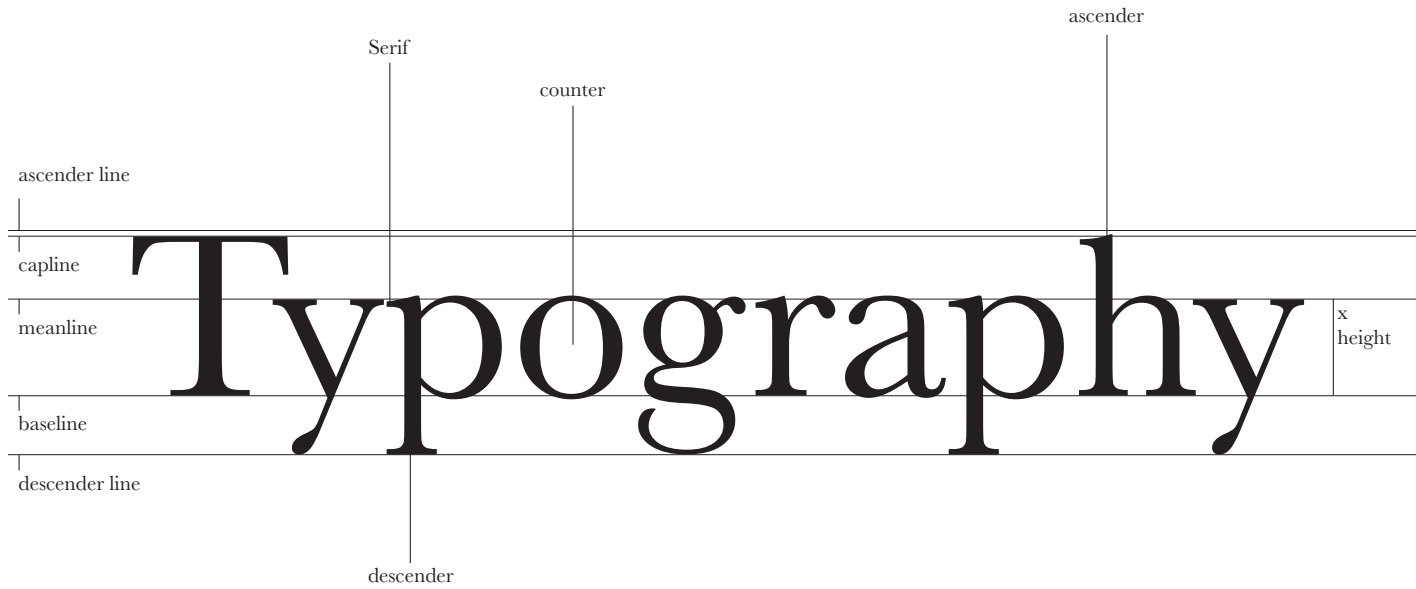

Type
review featuring

AMY WINEHOUSE

By David Flores

AMY

WINEHOUSE

Serif
Transitional
18th Century

Serifs with brackets
More contrast between stroke

Salden