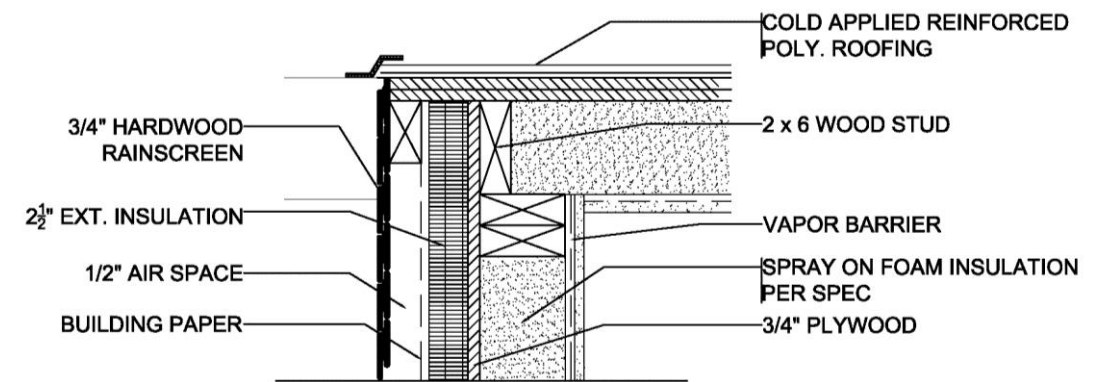

1 WALL TO FLOOR CONNECTION
 SCALE: 1/4" = 1'-0"

3 DOOR CONNECTION
 SCALE: 1/4" = 1'-0"

2 WALL TO ROOF CONNECTION
 SCALE: 1/4" = 1'-0"

4 FOLDING CONNECTION
 SCALE: 1/4" = 1'-0"