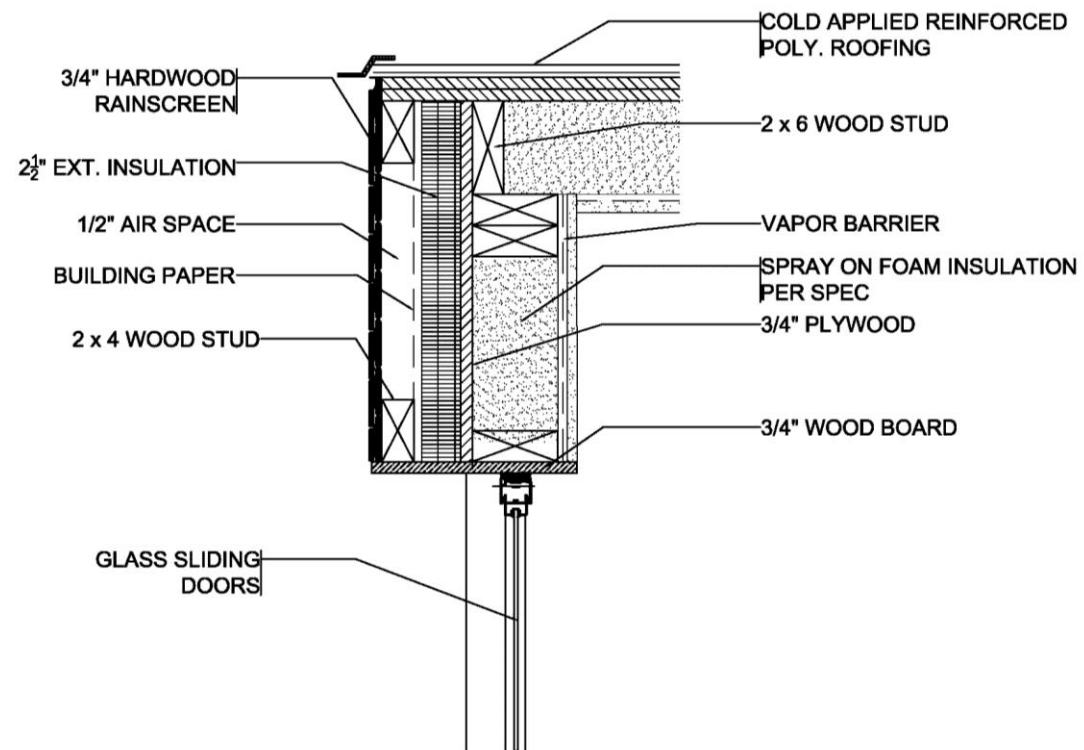

1 WALL TO FLOOR CONNECTION
 SCALE: 1/4" = 1'-0"

3 DOOR CONNECTION
 SCALE: 1/4" = 1'-0"

2 WALL TO ROOF CONNECTION
 SCALE: 1/4" = 1'-0"

4 FOLDING CONNECTION
 SCALE: 1/4" = 1'-0"