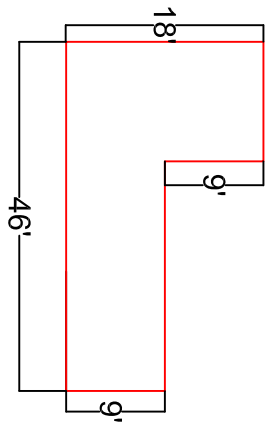

Norwich

MECHANICAL DRAWING

Brand: Solo power, San Jose, CA

Model: SoloPanel Model SP1

Size: 86.1" x 15.7" x .1"

Total: 30 panels

Private
Open
Space

10
UNITS