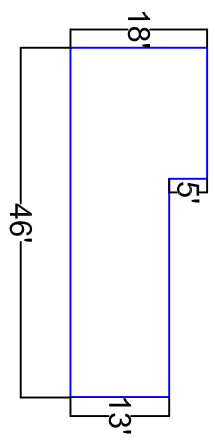

Norwich

MECHANICAL DRAWING

Brand: Solo power, San Jose, CA

Model: SoloPanel Model SP1

Size: 86.1" x 15.7" x .1"

Total: 30 panels

Private
Open
Space

10
UNITS