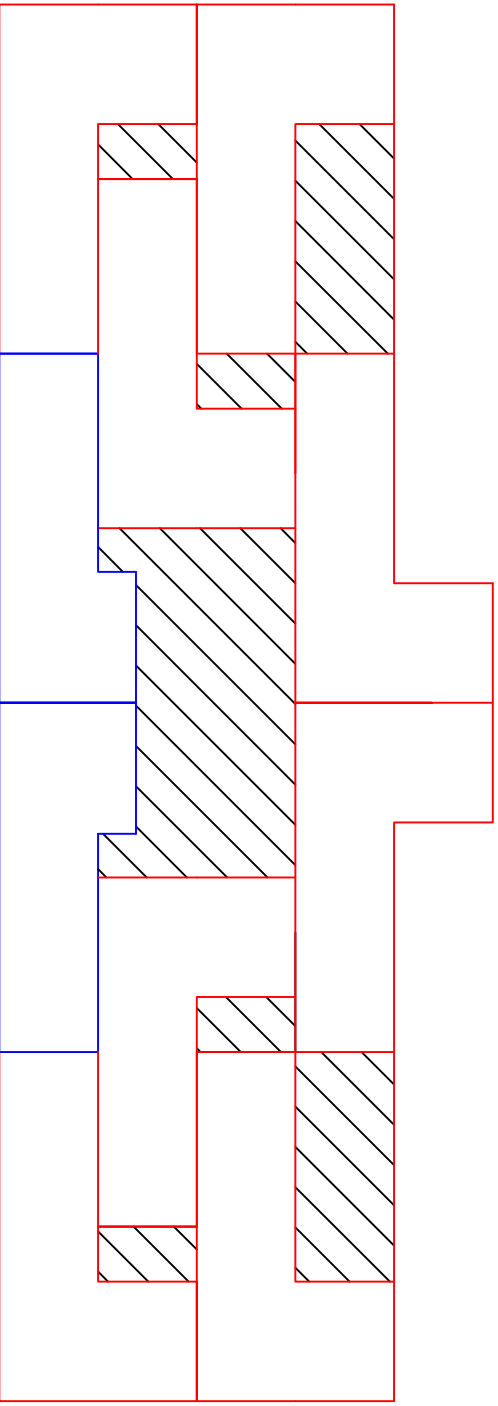

Norwich

MECHANICAL DRAWING

Brand: Solo power, San Jose, CA

Model: SoloPanel Model SP1

Size: 86.1" x 15.7" x .1"

Total: 30 panels

Private
Open
Space

10
UNITS

10
UNITS

30
UNITS

50
UNITS