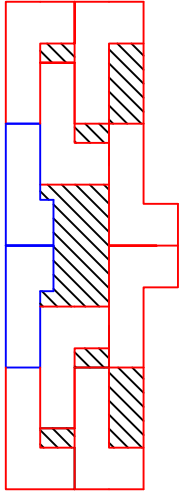

Norwich

MECHANICAL DRAWING

Brand: Solo power, San Jose, CA

Model: SoloPanel Model SP1

Size: 86.1" x 15.7" x .1"

Total: 30 panels

Private
Open
Space

10
UNITS

10
UNITS

30
UNITS

50
UNITS