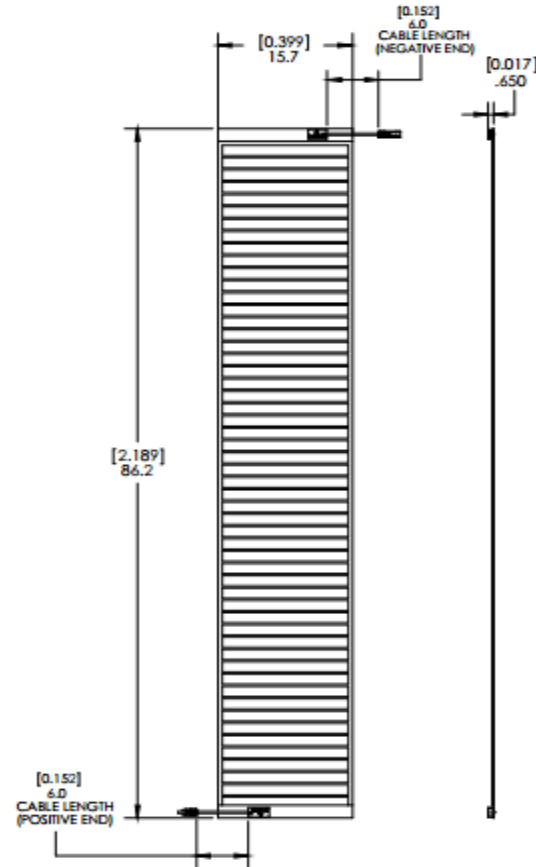

Norwich

MECHANICAL DRAWING

Brand: Solo power, San Jose, CA

Model: SoloPanel Model SP1

Size: 86.1" x 15.7" x .1"

Total: 30 panels

Private
Open
Space

10
UNITS

10
UNITS

30
UNITS

50
UNITS