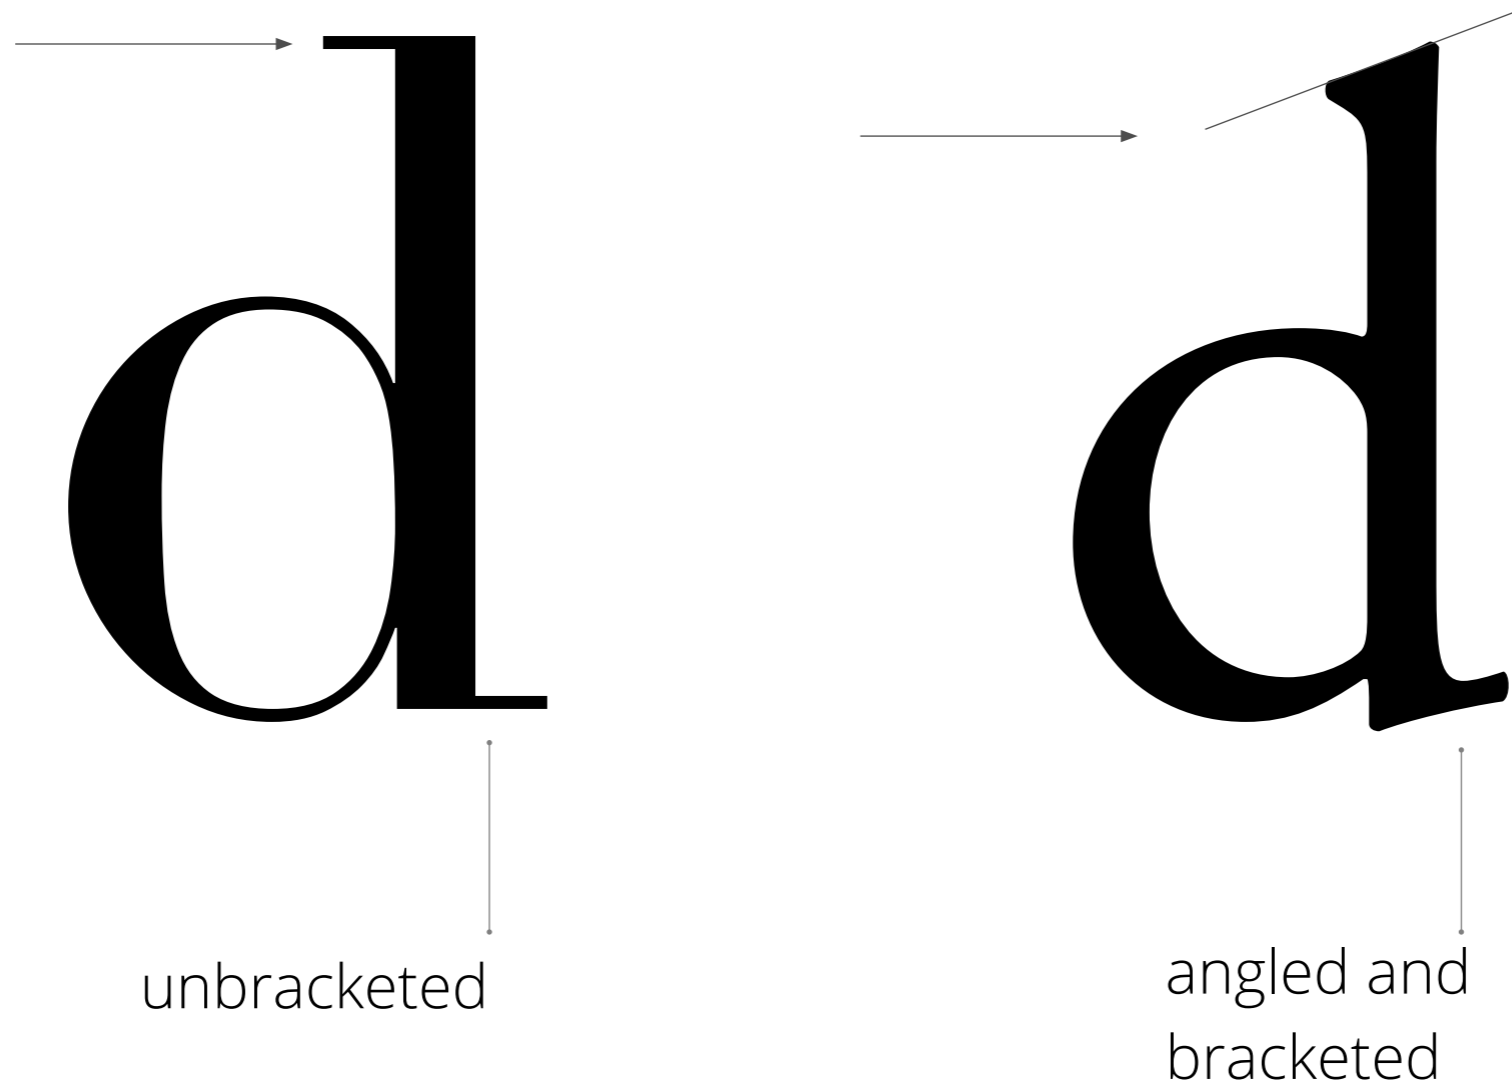

Serif | decoration at the end of the letter stroke

typeface used: Didot, Adobe Garamond