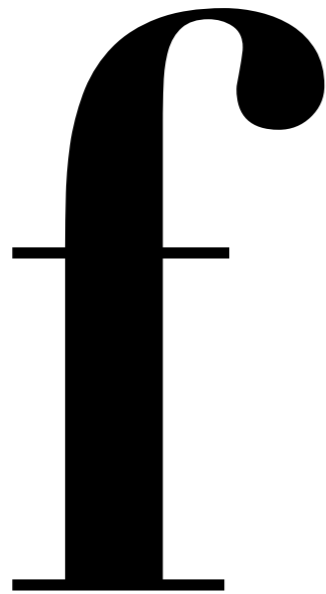

Contrast | range of thickness of strokes of one letter

high