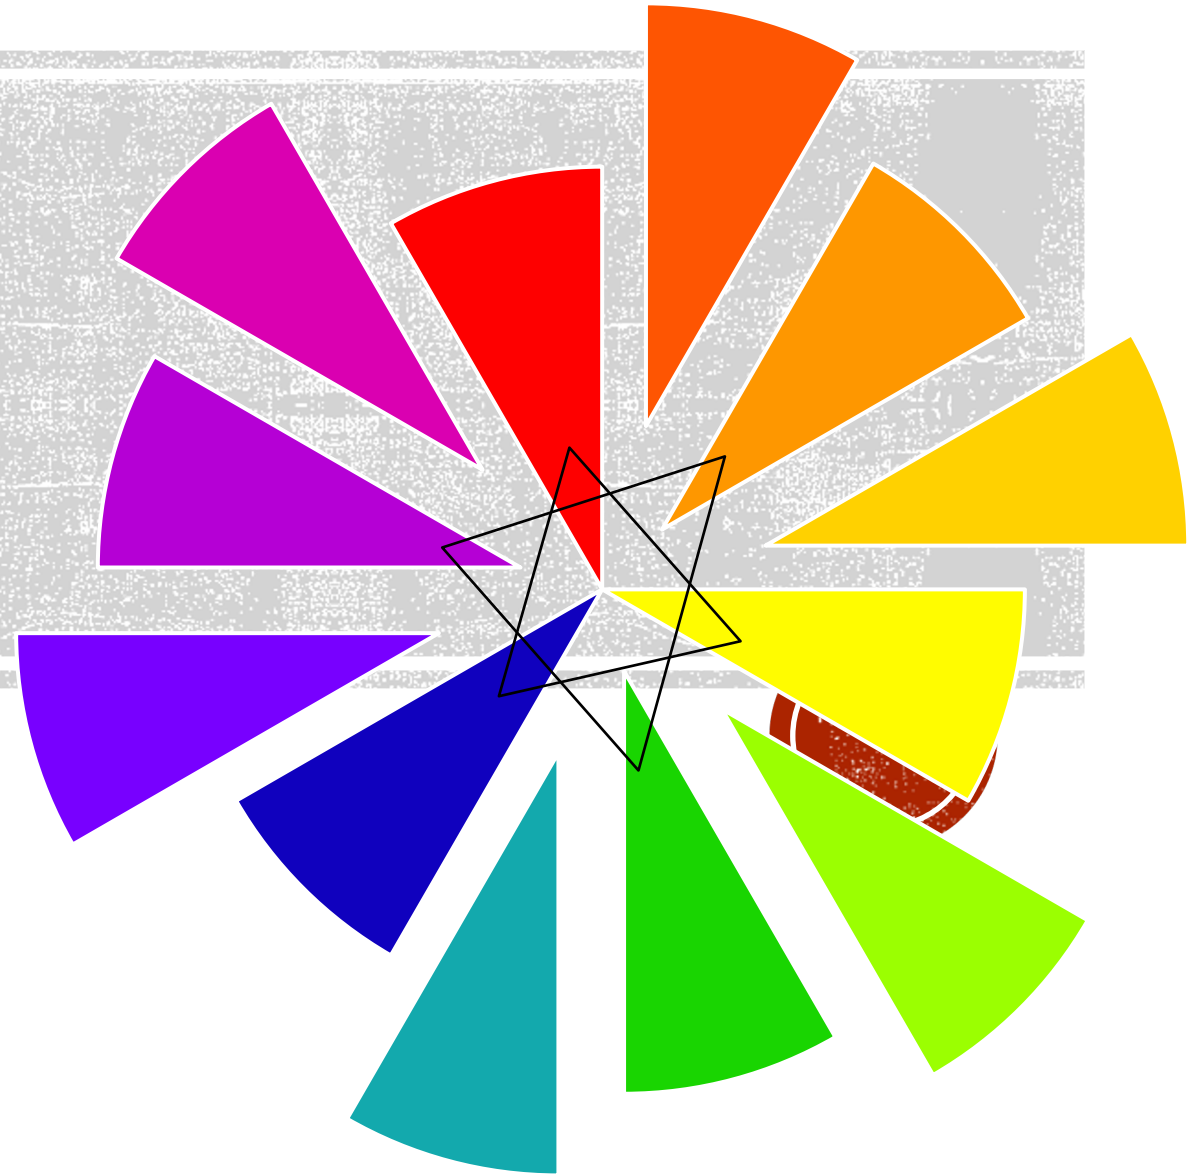

VISUAL COLOR WHEEL AND COLOR ANALYSIS PROJECT

David Bautista

Professor Jackson

Visual Merchandising BUF 2203

Color Wheel

Red
Primary

Red - Purple
Tertiary

Purple
Secondary

Blue - Purple
Tertiary

Blue
Primary

Blue - Green
Tertiary

Green
Secondary

Yellow - Green
Tertiary

Yellow
Primary

Yellow - Orange
Tertiary

Orange
Secondary

Red - Orange
Tertiary

MONOCHROMATIC BLUE

MONOCHROMATIC BROWN

NATURE SCENE