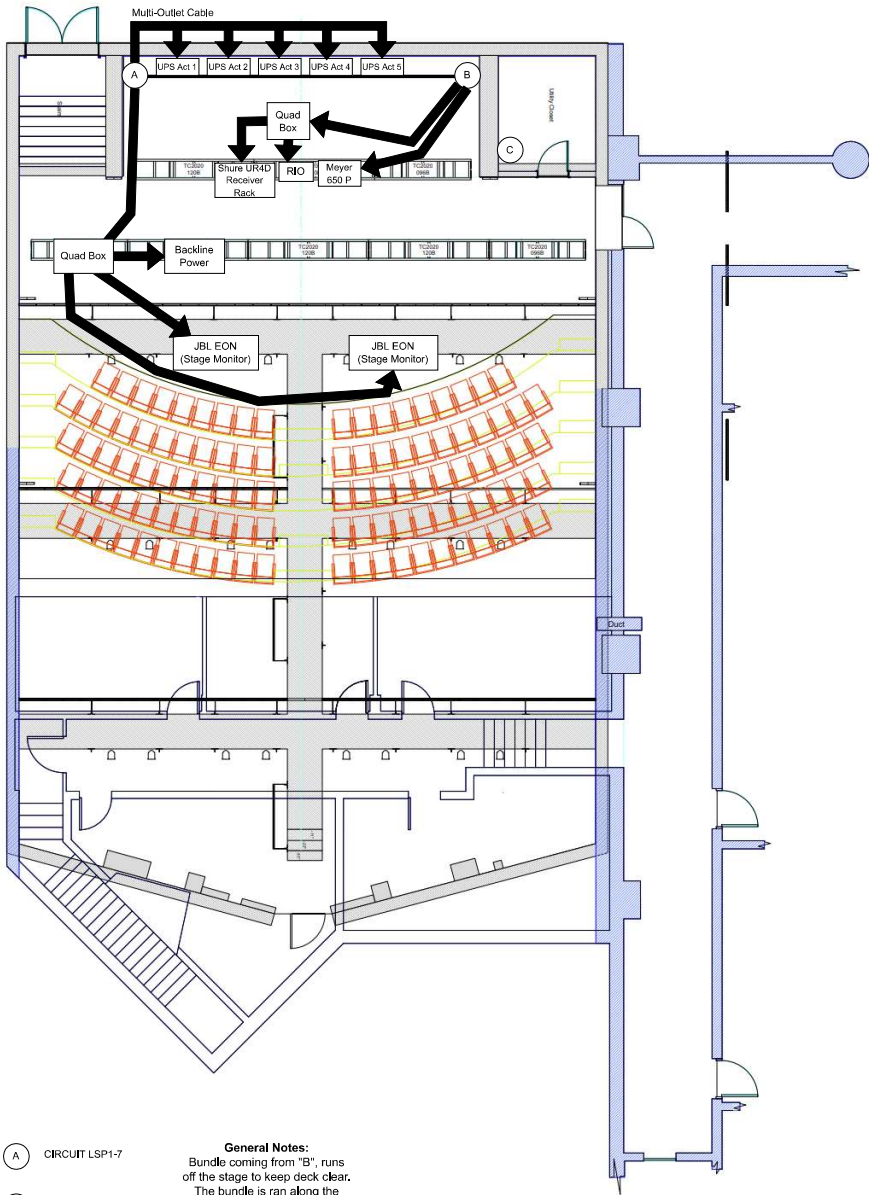

EIS Audio Power Runs 2022

Stage Power Runs