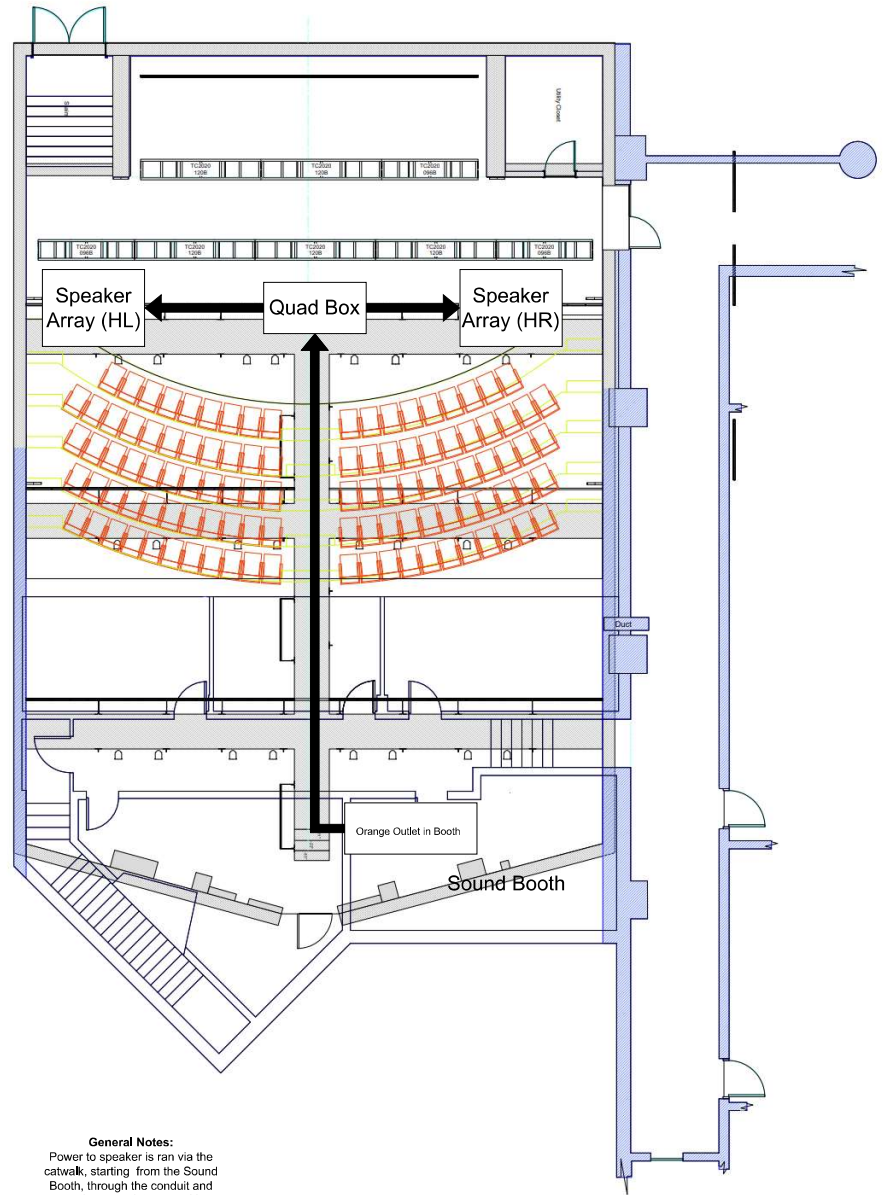

Catwalk Power Runs