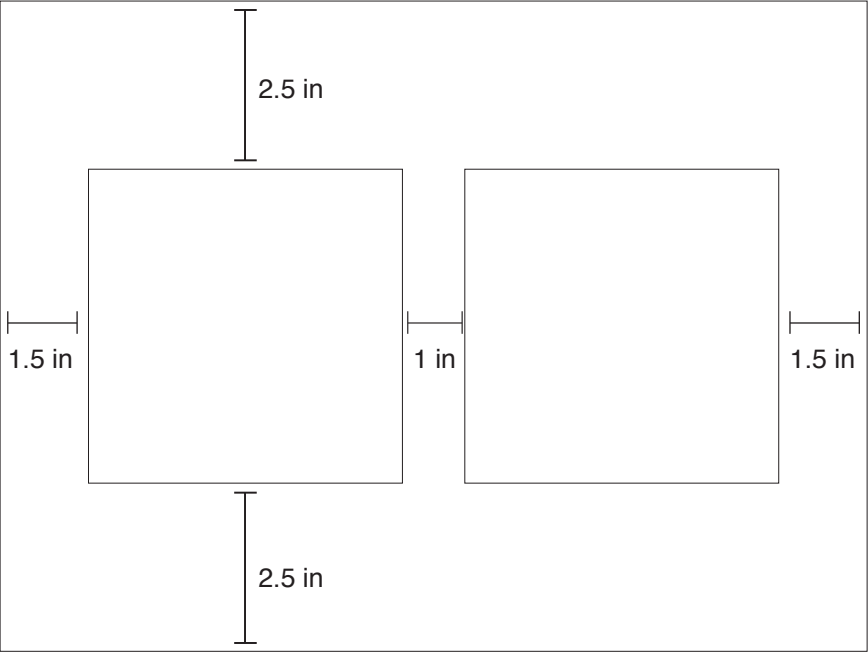

Format guidelines for project #1

Black paper cut out compositions

* you will be using two sheets of bristol per set: one sheet for the black paper cut out compositions and one for the frames taped in front on the top edge

9" x 12" smooth bristol- the square planes should be 4" x 4"