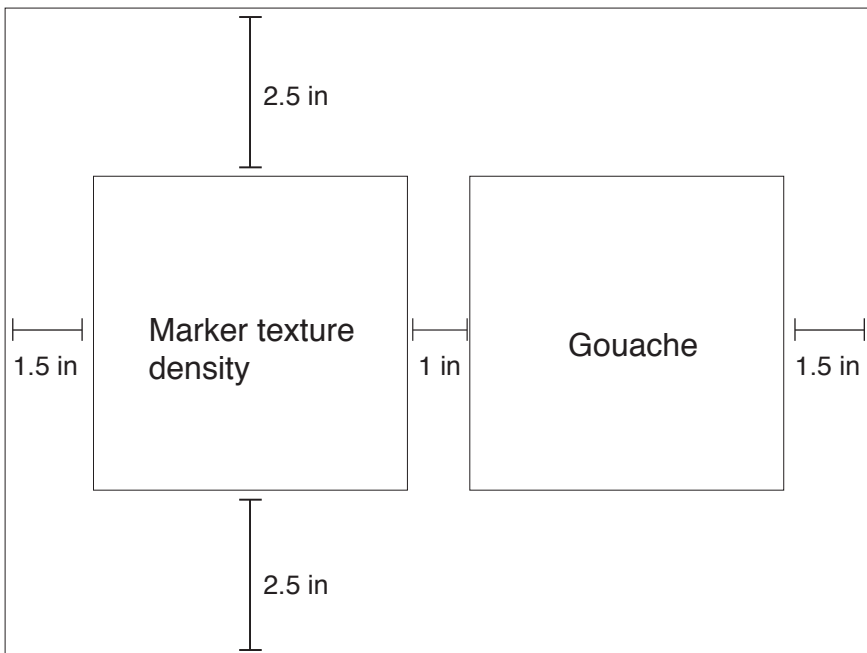

Format guidelines for project #3

Valuescale compositions.

There should be 9 value steps present in each composition, including the background.

2 compositions per page

Example:

9" x 12" smooth bristol- the square planes should be 4" x 4"