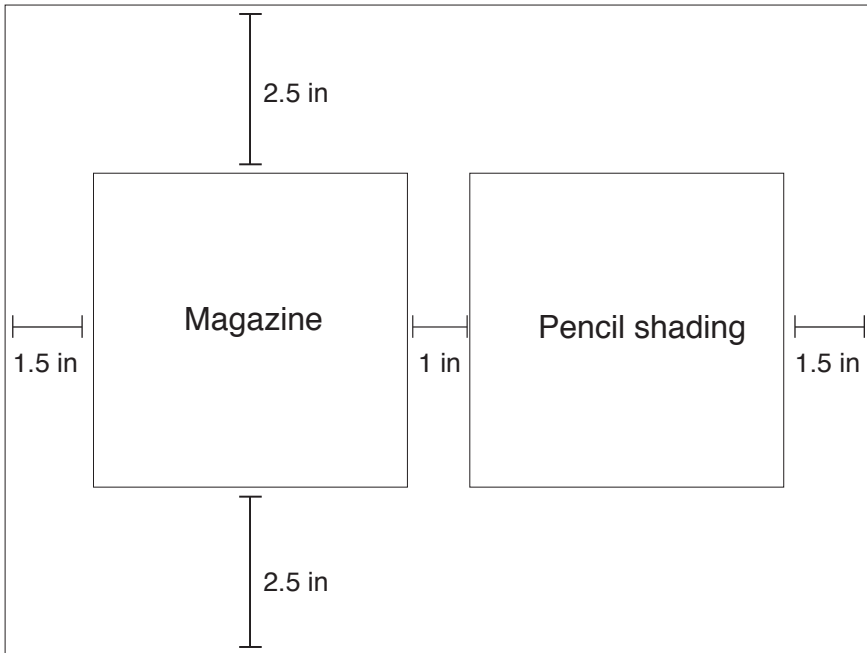

Format guidelines for project #3

Valuescale compositions.

There should be 9 value steps present in each composition, including the background.

2 compositions per page

Example:

9" x 12" smooth bristol- the square planes should be 4" x 4"