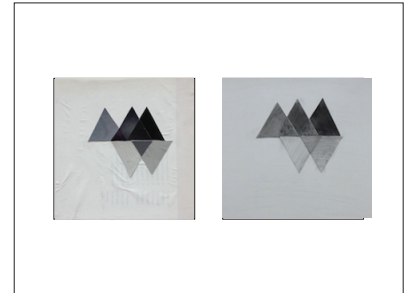

Format guidelines for project #3

Valuescale compositions.

There should be 9 value steps present in each composition, including the background.

2 compositions per page

Example:

9" x 12" smooth bristol- the square planes should be 4" x 4"