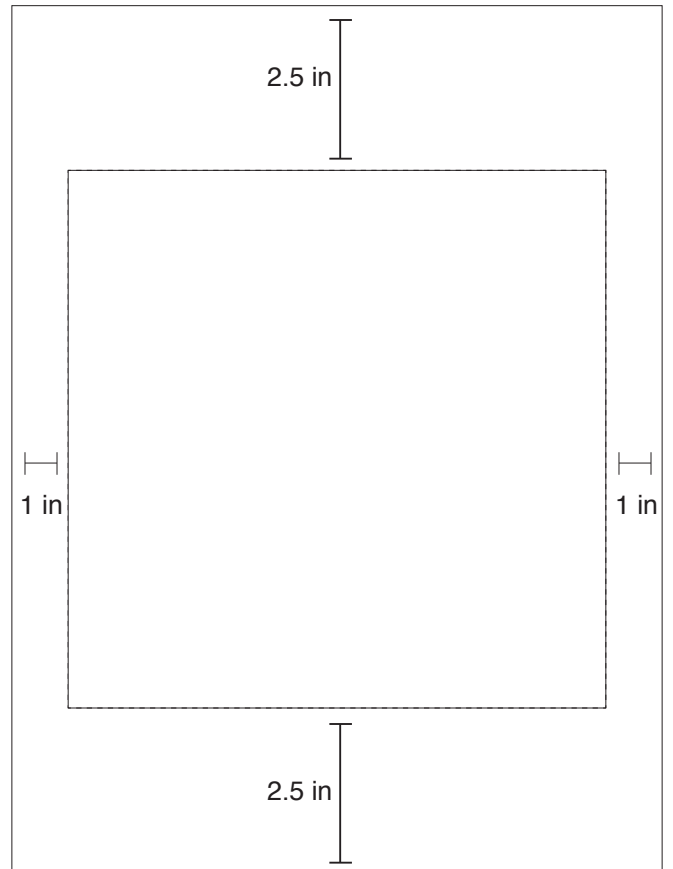

Format guidelines for project #3

Place your recreated composition in magazine gray scale cutouts in a 7" x 7" square.

11" x 14" smooth bristol

9" x 12" smooth bristol