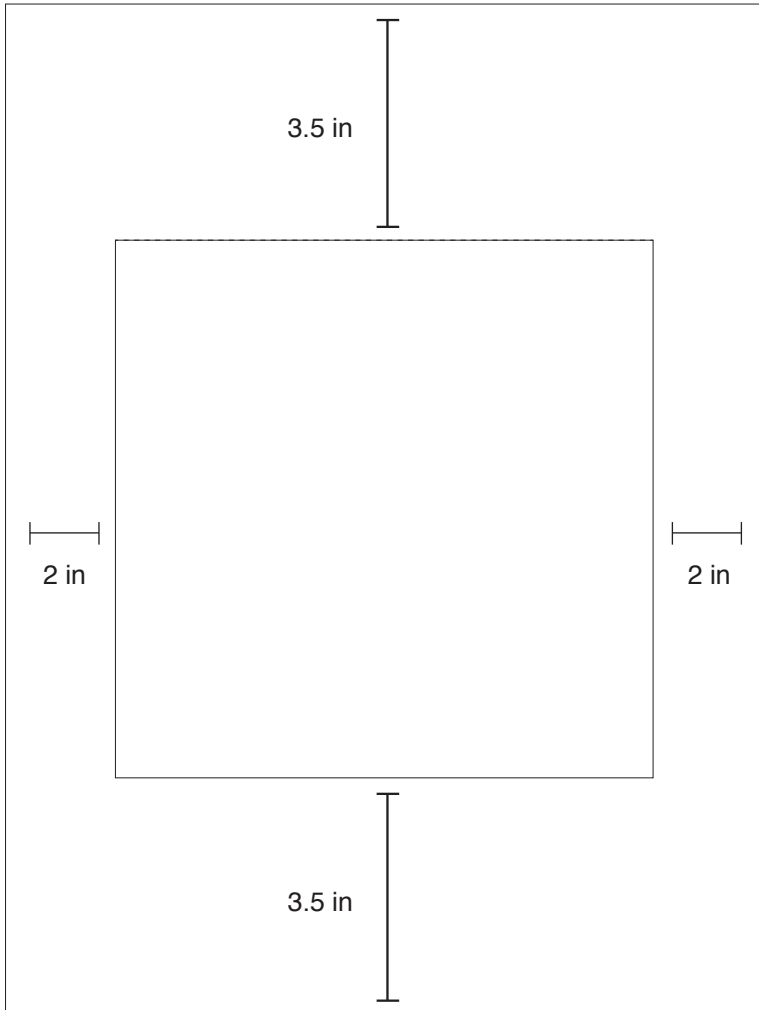

Format guidelines for project #3

Place your recreated composition in magazine gray scale cutouts in a 7" x 7" square.

11" x 14" smooth bristol

9" x 12" smooth bristol