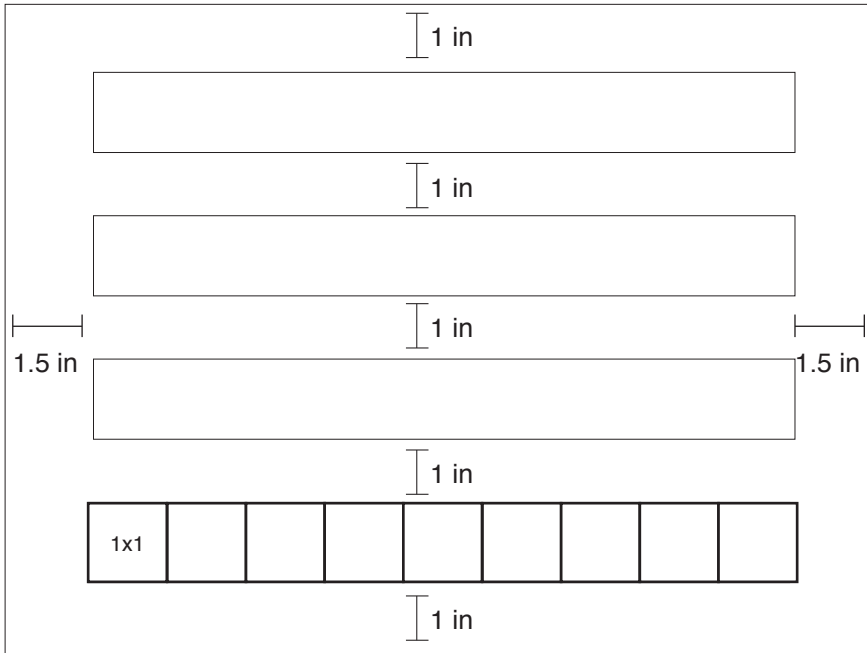

## Format guidelines for value scale

Keep this blank for now

Texture in pen or marker

Pencil

Magazine grayscale

### 9" x 12" smooth bristol

If you are starting with a bigger piece of bristol cut it down to 9" x 12".

There should be 9 1" x 1" squares in the scale-  
one will be completely white and the other completely black.