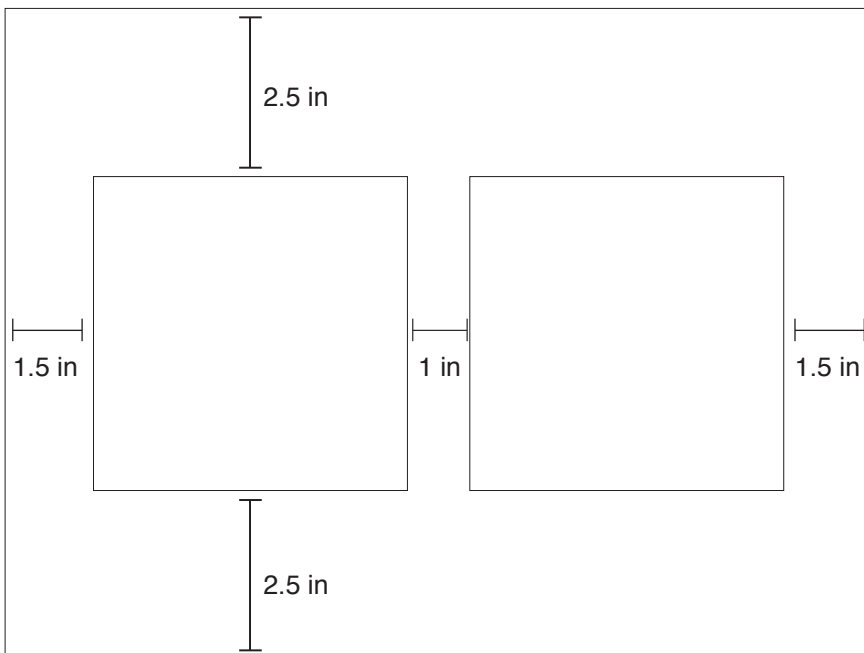

Format guidelines for project #1

Black paper cut out compositions

* you will be using two sheets of bristol per set: one sheet for the black paper cut out compositions and one for the frames taped in front on the top edge

11" x 14" smooth bristol

9" x 12" smooth bristol- the square planes should be 4" x 4"