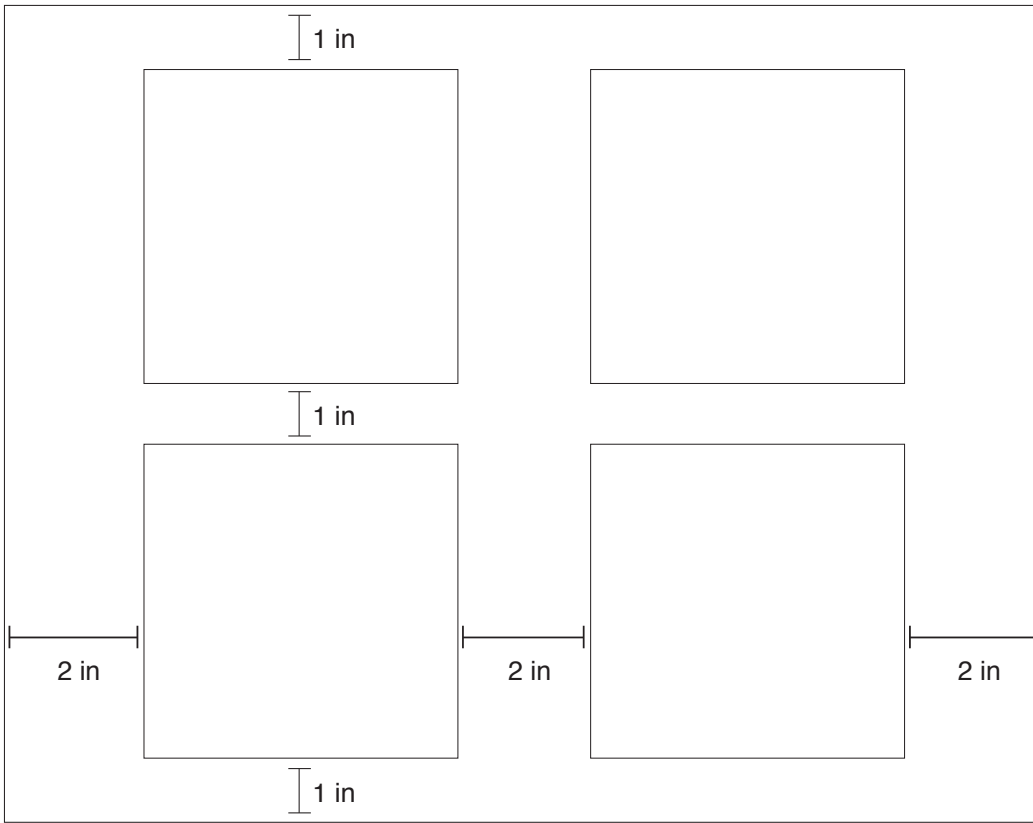

Format guidelines for project #1

Black paper cut out compositions

* you will be using two sheets of bristol per set: one sheet for the black paper cut out compositions and one for the frames taped in front on the top edge

11" x 14" smooth bristol

9" x 12" smooth bristol- the square planes should be 4" x 4"