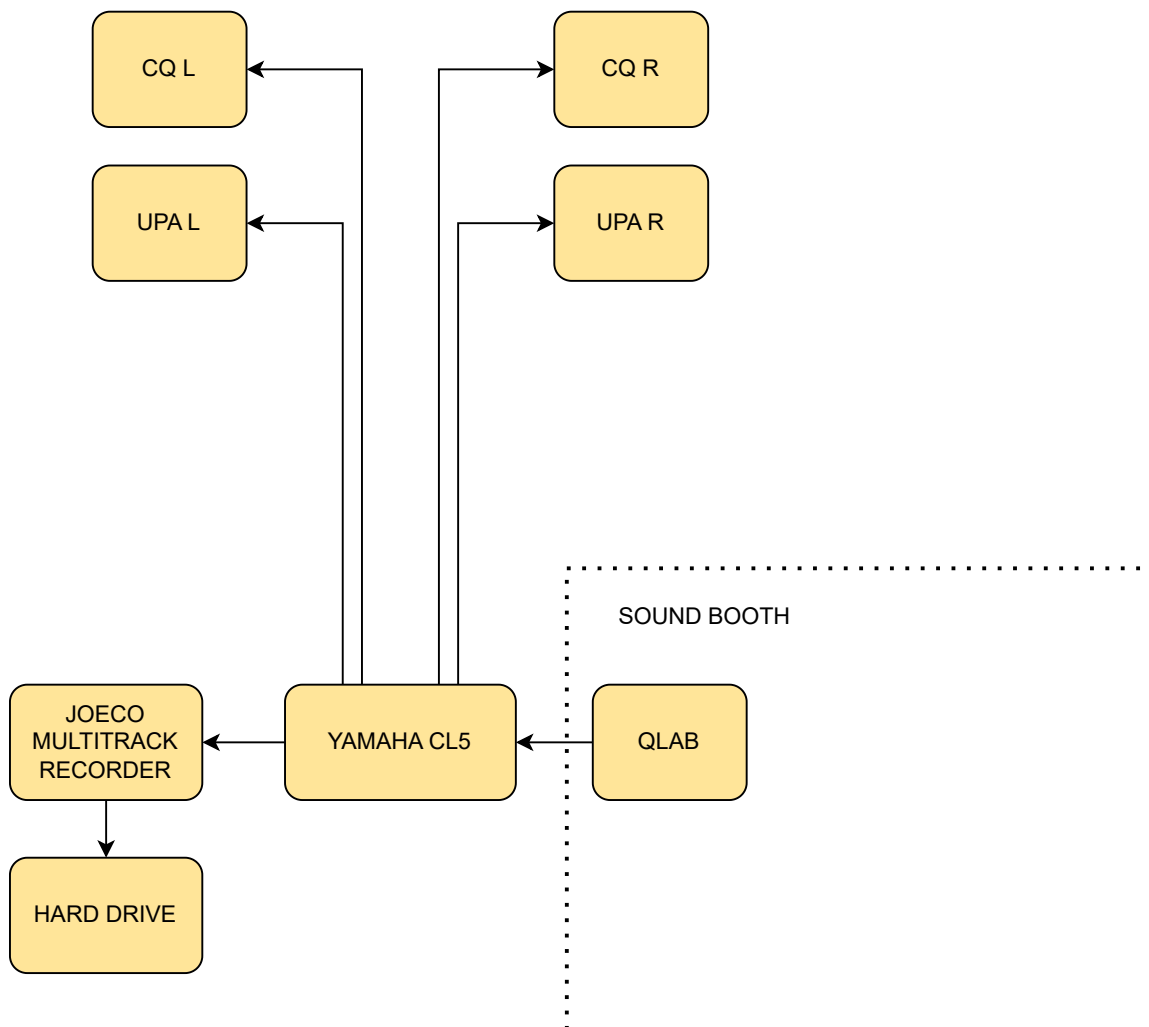

FOH

"Gathering the Magic"
 Sound system diagram
 Coralie Monamy
 03/26/24