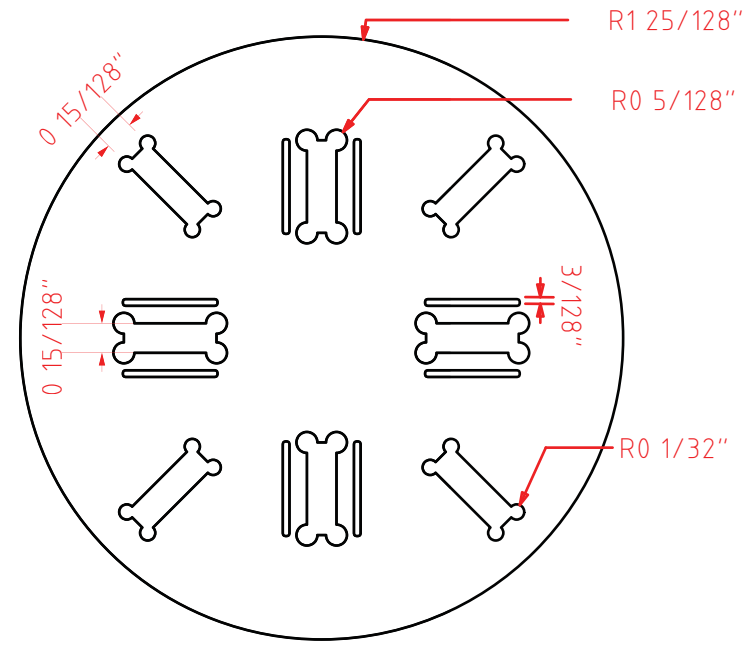

osmany cabrera arch 3690

dimensions and part count

<p>This set of 4 pieces joins to make 1 Orb. 12 Orbs Needed</p>	<p>FLWER_PETAL x16</p> <p>Interconnecting FlareOut Arm</p>	<p>Dual Connecting Vert x12</p> <p>Single Rod Connecting Vert x16</p>
---	---	---

osmany cabrera
arch 3690

constrict.insert.expand

Phase 1

Phase 2

Phase 3

osmany cabrera
arch 3690