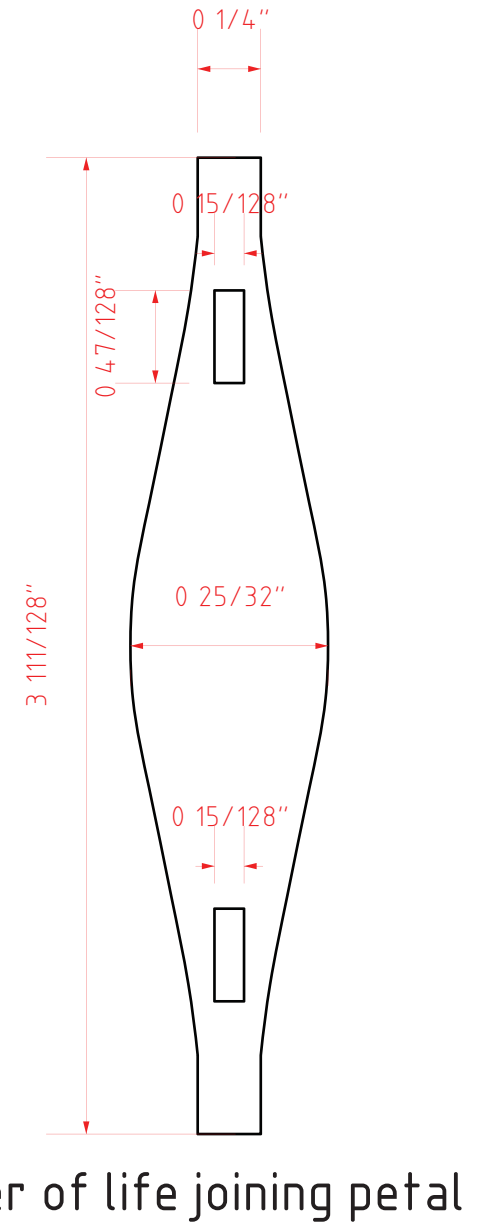

osmany cabrera arch 3690

dimensions and part count

<p>This set of 4 pieces joins to make 1 Orb. 12 Orbs Needed</p>	<p>FLWER_PETAL x16</p> <p>Interconnecting FlareOut Arm</p>	<p>Dual Connecting Vert x12</p> <p>Single Rod Connecting Vert x16</p>
---	---	---

osmany cabrera
arch 3690

constrict.insert.expand

Phase 1

Phase 2

Phase 3

osmany cabrera
arch 3690