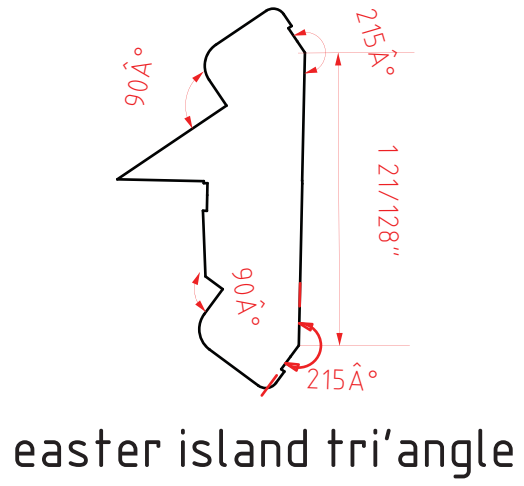

osmany cabrera arch 3690

dimensions and part count

<p>This set of 4 pieces joins to make 1 Orb. 12 Orbs Needed</p>	<p>FLWER_PETAL x16</p> <p>Interconnecting FlareOut Arm</p>	<p>Dual Connecting Vert x12</p> <p>Single Rod Connecting Vert x16</p>
---	---	---

osmany cabrera
arch 3690

constrict.insert.expand

Phase 1

Phase 2

Phase 3

osmany cabrera
arch 3690