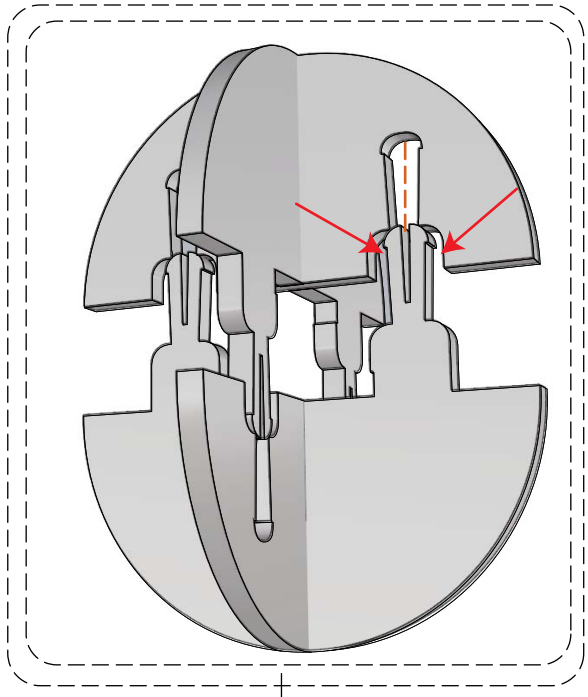

osmany cabrera arch 3690

dimensions and part count

<p>This set of 4 pieces joins to make 1 Orb. 12 Orbs Needed</p>	<p>FLWER_PETAL x16</p> <p>Interconnecting FlareOut Arm</p>	<p>Dual Connecting Vert x12</p> <p>Single Rod Connecting Vert x16</p>
---	---	---

osmany cabrera
arch 3690

constrict.insert.expand

Phase 1

Phase 2

Phase 3

osmany cabrera
arch 3690