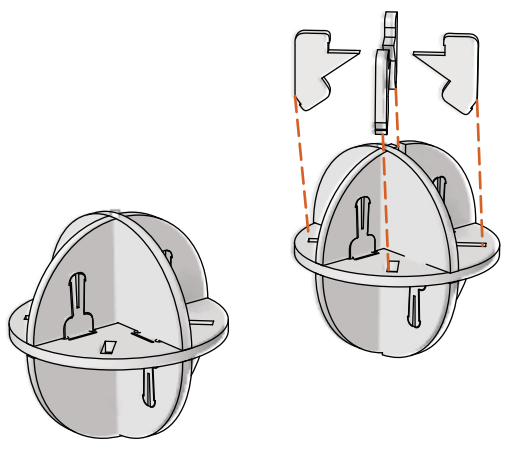

osmany cabrera arch 3690

dimensions and part count

<p>This set of 4 pieces joins to make 1 Orb. 12 Orbs Needed</p>	<p>FLWER_PETAL x16</p> <p>Interconnecting FlareOut Arm</p>	<p>Dual Connecting Vert x12</p> <p>Single Rod Connecting Vert x16</p>
---	---	---

osmany cabrera
arch 3690

constrict.insert.expand

Phase 1

Phase 2

Phase 3

osmany cabrera
arch 3690