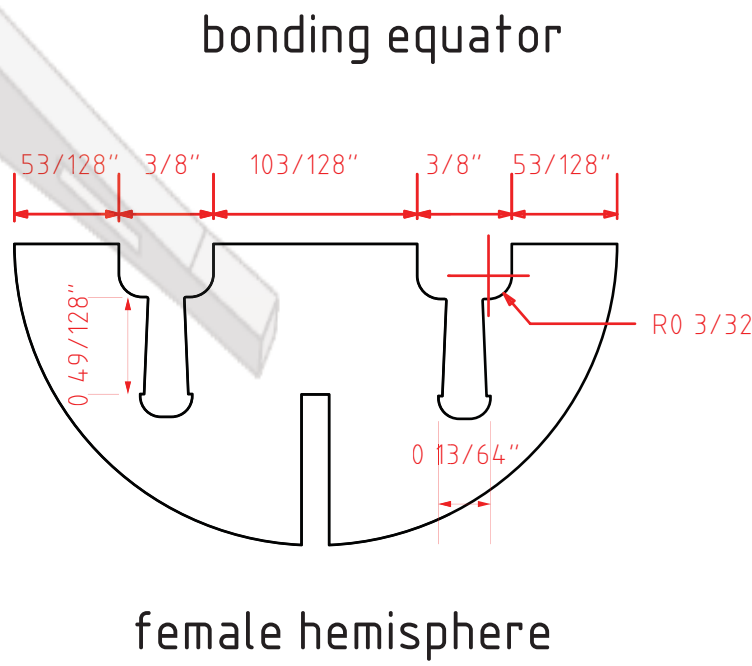

osmany cabrera arch 3690

dimensions and part count

<p>This set of 4 pieces joins to make 1 Orb. 12 Orbs Needed</p>	<p>FLWER_PETAL x16</p> <p>Interconnecting FlareOut Arm</p>	<p>Dual Connecting Vert x12</p> <p>Single Rod Connecting Vert x16</p>
---	---	---

osmany cabrera
arch 3690

constrict.insert.expand

Phase 1

Phase 2

Phase 3

osmany cabrera
arch 3690