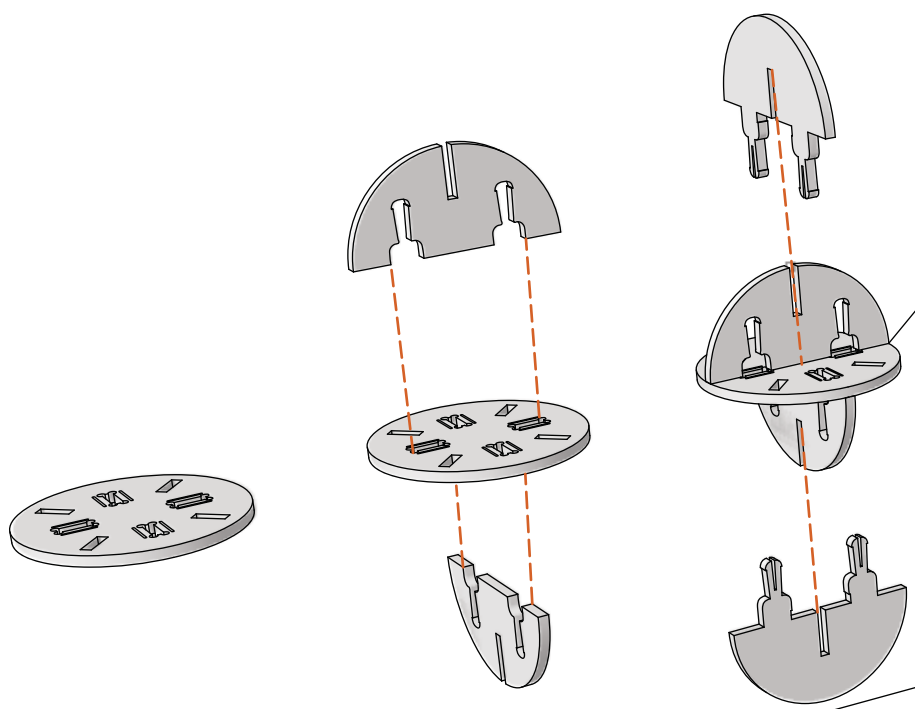

osmany cabrera arch 3690

dimensions and part count

<p>This set of 4 pieces joins to make 1 Orb. 12 Orbs Needed</p>	<p>FLWER_PETAL x16</p> <p>Interconnecting FlareOut Arm</p>	<p>Dual Connecting Vert x12</p> <p>Single Rod Connecting Vert x16</p>
---	---	---

osmany cabrera
arch 3690

constrict.insert.expand

Phase 1

Phase 2

Phase 3

osmany cabrera
arch 3690