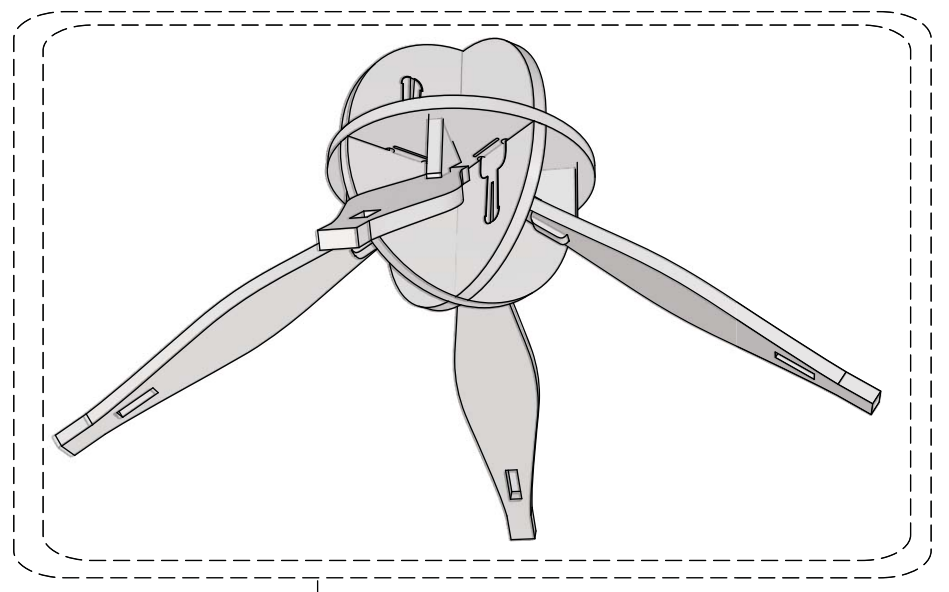

osmany cabrera arch 3690

dimensions and part count

<p>This set of 4 pieces joins to make 1 Orb. 12 Orbs Needed</p>	<p>FLWER_PETAL x16</p> <p>Interconnecting FlareOut Arm</p>	<p>Dual Connecting Vert x12</p> <p>Single Rod Connecting Vert x16</p>
---	---	---

osmany cabrera
arch 3690

constrict.insert.expand

Phase 1

Phase 2

Phase 3

osmany cabrera
arch 3690