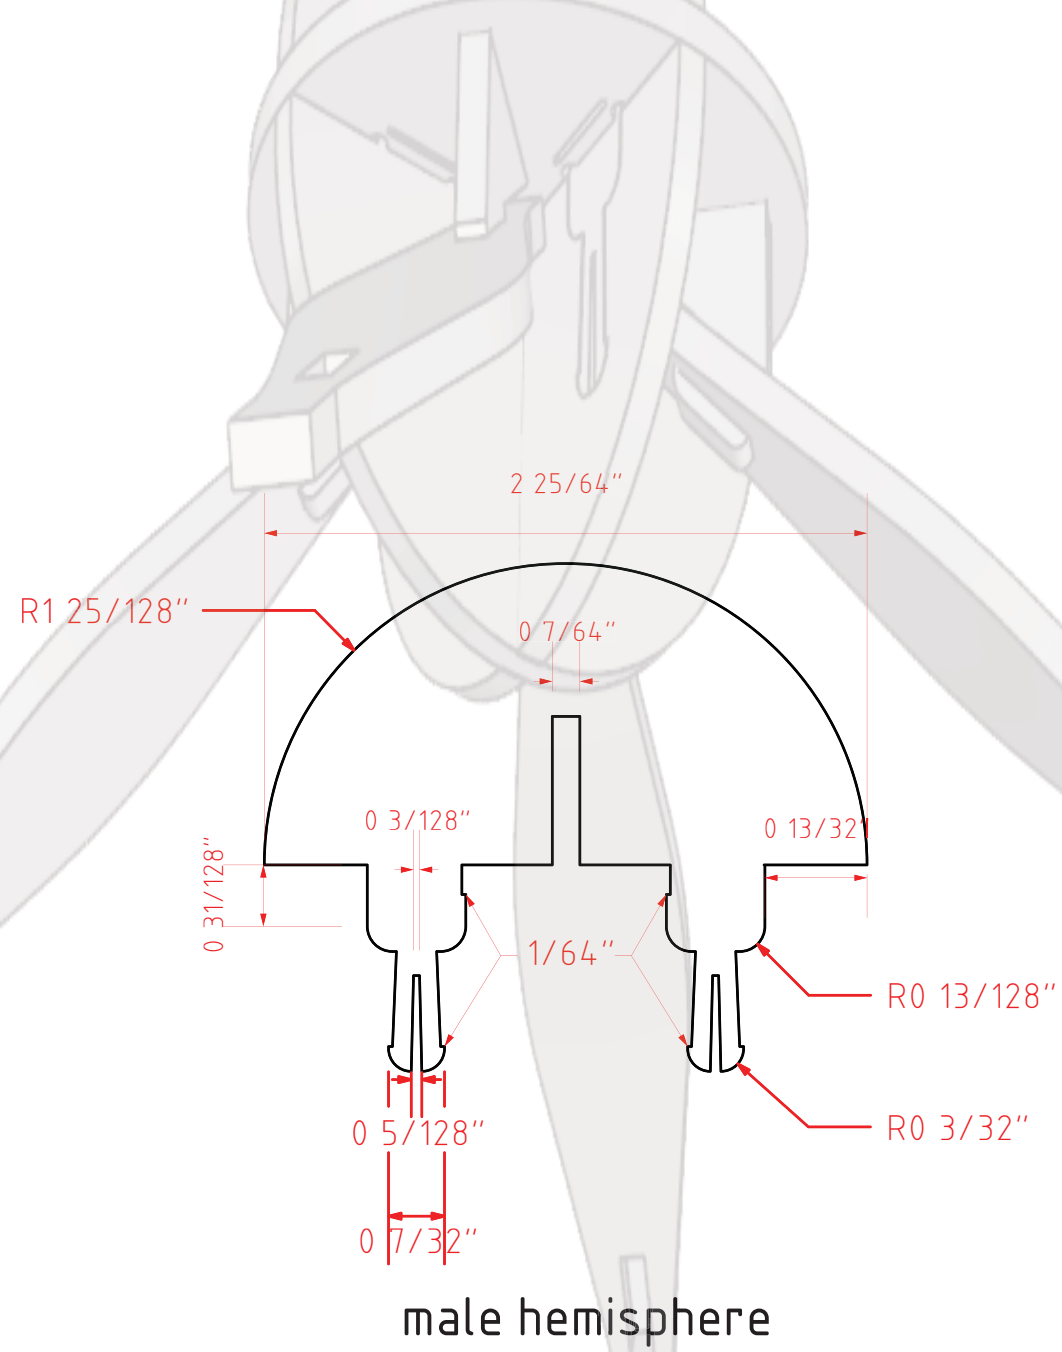

osmany cabrera arch 3690

dimensions and part count

<p>This set of 4 pieces joins to make 1 Orb. 12 Orbs Needed</p>	<p>FLWER_PETAL x16</p> <p>Interconnecting FlareOut Arm</p>	<p>Dual Connecting Vert x12</p> <p>Single Rod Connecting Vert x16</p>
---	---	---

osmany cabrera
arch 3690

constrict.insert.expand

Phase 1

Phase 2

Phase 3

osmany cabrera
arch 3690