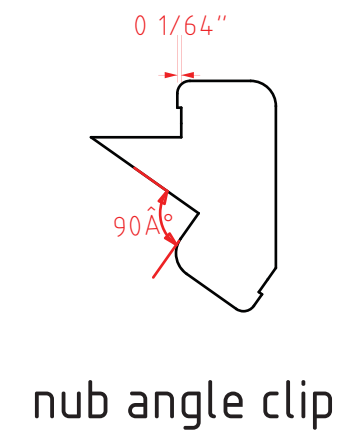

osmany cabrera arch 3690

dimensions and part count

<p>This set of 4 pieces joins to make 1 Orb. 12 Orbs Needed</p>	<p>FLWER_PETAL x16</p> <p>Interconnecting FlareOut Arm</p>	<p>Dual Connecting Vert x12</p> <p>Single Rod Connecting Vert x16</p>
---	---	---

osmany cabrera
arch 3690

constrict.insert.expand

Phase 1

Phase 2

Phase 3

osmany cabrera
arch 3690