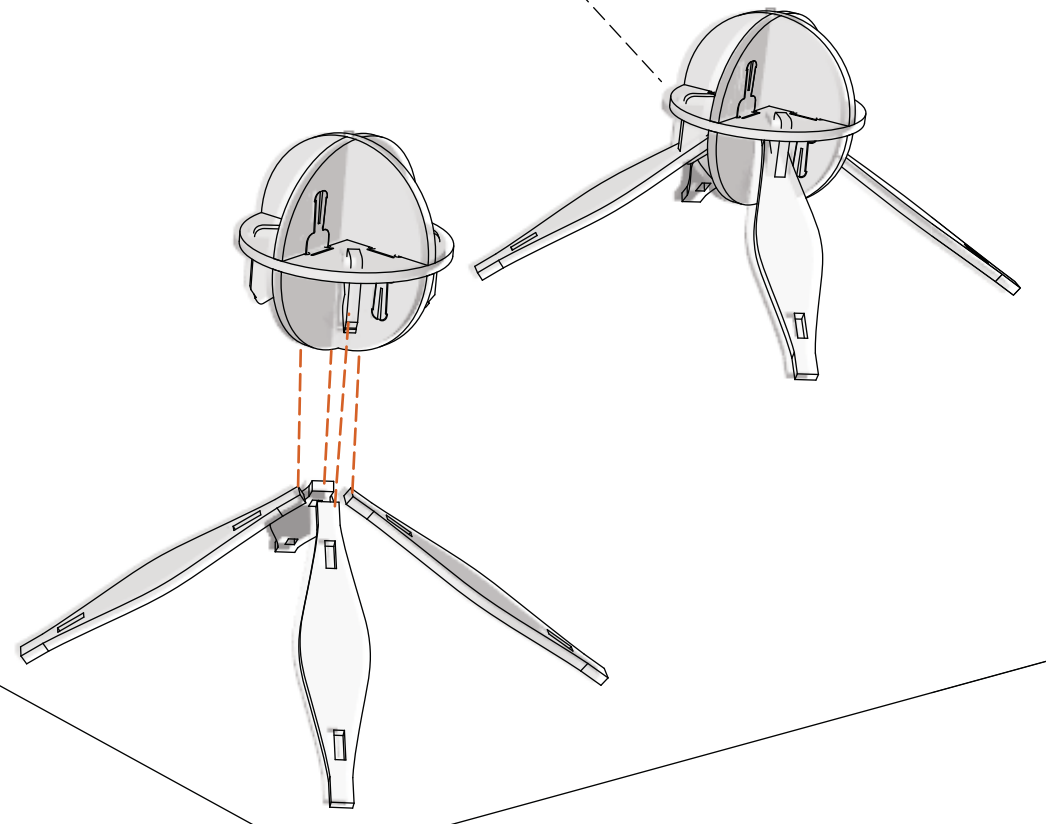

osmany cabrera arch 3690

dimensions and part count

<p>This set of 4 pieces joins to make 1 Orb. 12 Orbs Needed</p>	<p>FLWER_PETAL x16</p> <p>Interconnecting FlareOut Arm</p>	<p>Dual Connecting Vert x12</p> <p>Single Rod Connecting Vert x16</p>
---	---	---

osmany cabrera
arch 3690

constrict.insert.expand

Phase 1

Phase 2

Phase 3

osmany cabrera
arch 3690