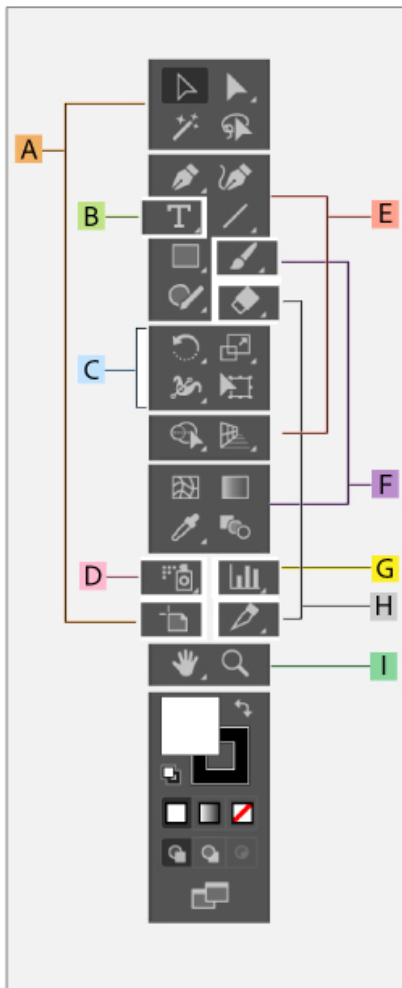

Adobe Illustrator CC 2019 Tool Panel

■ Indicates default tool
* Keyboard shortcuts appear in parenthesis

A Selection tools

- Selection Tool (V)
- Direct Selection Tool (A)
- Group Selection Tool
- Magic Wand Tool (Y)
- Lasso Tool (Q)
- Artboard Tool (Shift+O)

B Type tools

- Type Tool (T)
- Area Type Tool
- Type On A Path Tool
- Vertical Type Tool
- Vertical Area Type Tool
- Vertical Type On A Path Tool
- Touch Type Tool (Shift+T)

C Reshaping tools

- Rotate Tool (R)
- Reflect Tool (O)
- Scale Tool (S)
- Shear Tool
- Reshape Tool
- Width Tool (Shift+W)
- Warp Tool (Shift+R)
- Twirl Tool
- Pucker Tool
- Bloat Tool
- Scallop Tool
- Crystallize Tool
- Wrinkle Tool
- Free Transform Tool (E)

- Pen Tool (P)
- Add Anchor Point Tool (+)
- Delete Anchor Point Tool (-)
- Anchor Point Tool (Shift+C)
- Curvature Tool (Shift+~)
- Line Segment Tool (L)
- Arc Tool
- Spiral Tool
- Rectangular Grid Tool
- Polar Grid Tool
- Rectangle Tool (M)
- Rounded Rectangle Tool
- Ellipse Tool (L)
- Polygon Tool
- Star Tool
- Flare Tool
- Shaper Tool (Shift+N)
- Pencil Tool (N)
- Smooth Tool
- Path Eraser Tool
- Join Tool
- Perspective Grid Tool (Shift+P)
- Perspective Selection Tool (Shift+V)
- Shape Builder Tool (Shift+M)

G Graph tools

- Column Graph Tool (J)
- Stacked Column Graph Tool
- Bar Graph Tool
- Stacked Bar Graph Tool
- Line Graph Tool
- Area Graph Tool
- Scatter Graph Tool
- Pie Graph Tool
- Radar Graph Tool

H Slicing and cutting tools