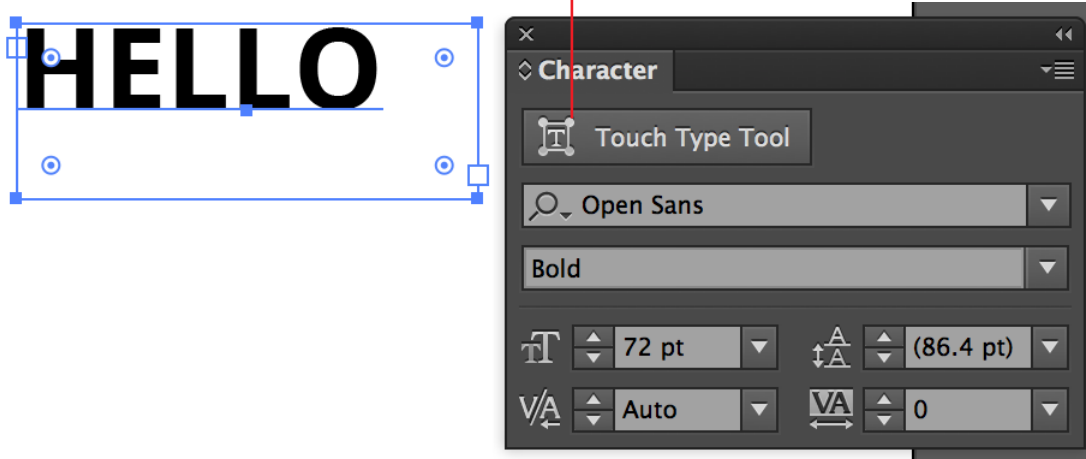

Typography Tools / M. Giuliani

Technique: Touch Type Tool / Illustrator

The Touch Type Tool allows you to make changes to individual characters within a word (larger text box), without having to type them individually

You can find the **touch type tool** in the CHARACTER window or the tool bar

Select the tool, then you can go over a specific character for adjustments. The text will remain in one text box, which is still editable