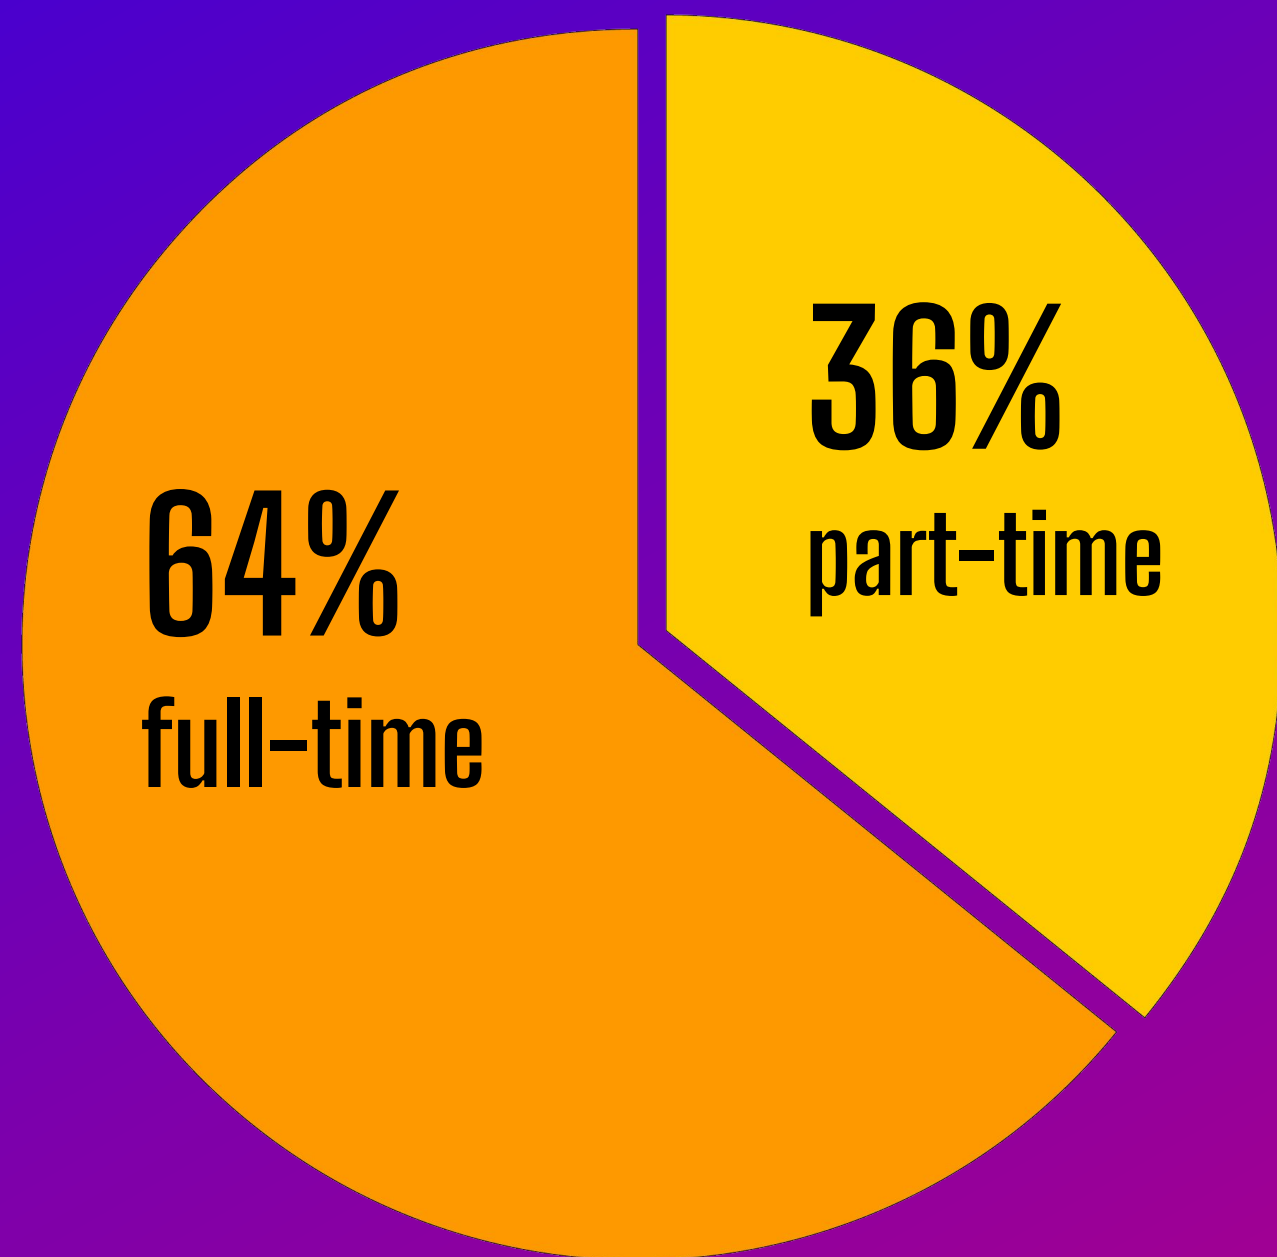

Enrollment

17,279

Enrollments have grown steadily and significantly in recent years, a 50% growth in 12 years.

Among those in degree programs:

Baccalaureate (52%)
Associate (48%)

50%

in the School of Technology & Design