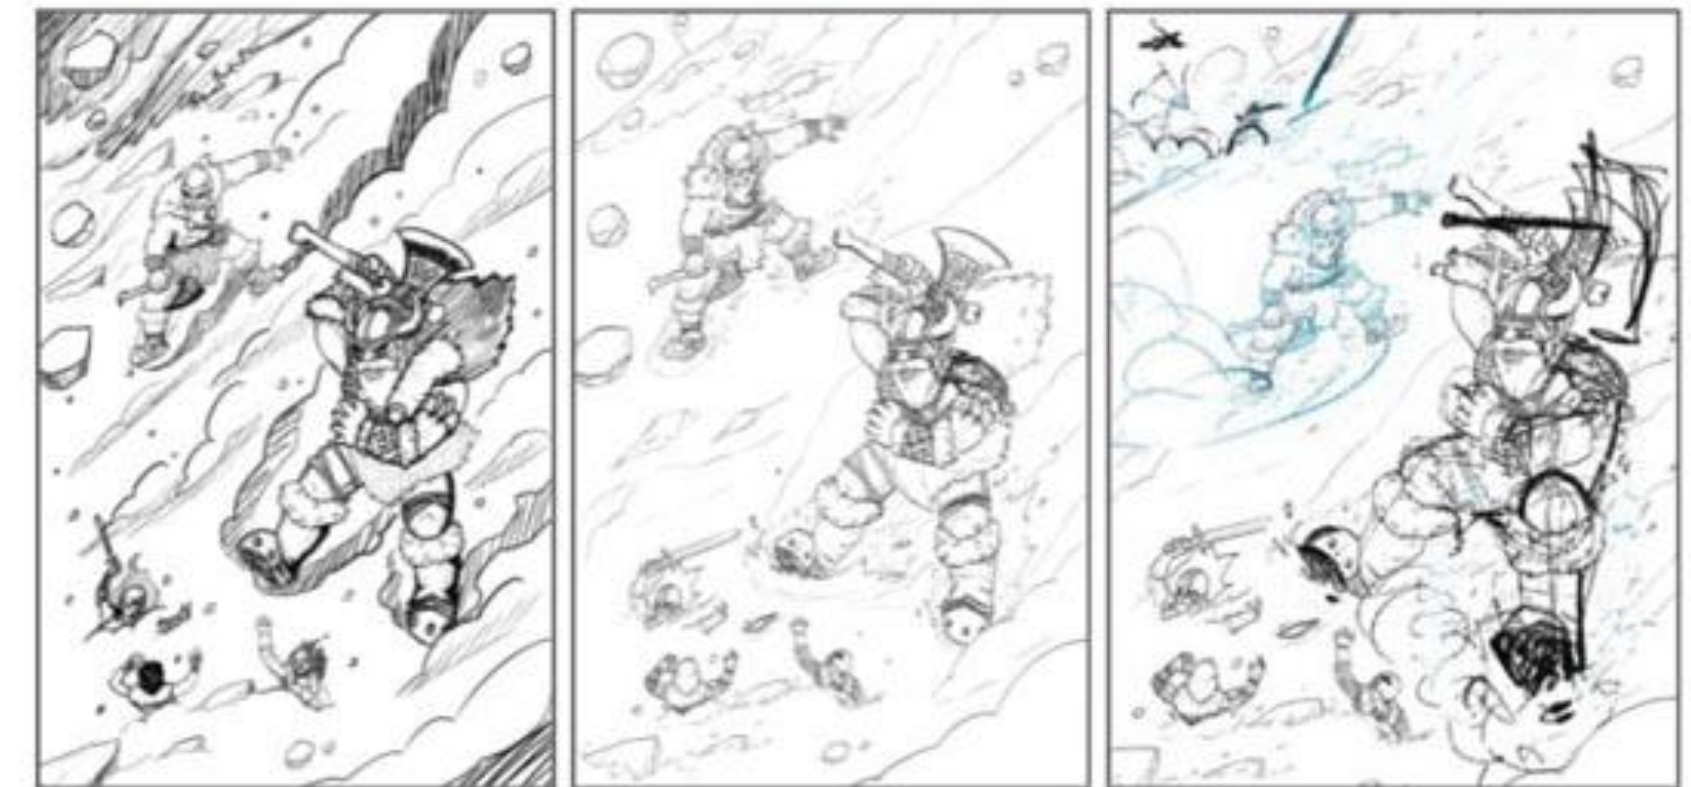

developing a creative process

Frost Giants

Narrative illustration
infuse the drawing with story

- Vertical landscape - shows the height/size of or
- Stylistic/thematic unity - mix of vertical and

Overall theme of illustration
Mind map - brain dump - word web - emotion
spirit/energy of the drawing

- What do you know about the frost giants?
- Special powers?
- Environments
- Give the reader the right feeling
- Tip your point of view below eye level
- By moving the character - you move the emotion
- Take the time to word dump, 20-30 mins, it will shape the composition
- Explore CHARACTER

STORY TELLING

Mid: Avalanche? Fear? snowboarding the mountain! Tension

Most powerful moment to capture an image - story tell one moment

FROST GIANT

- Snow capped
- Blur
- Dramatic lighting
- Sound
- Beam
- Ruthless
- Live skin - Red highlights?
- Mountain
- Rear
- Lighting
- Ice - Cold
- Condensation
- Northern climate
- Ice - snow - Furs/leather
- Raids villages for ale
- Powerful
- Avalanche
- Snow surfin'
- Huge creature - 20+ feet
- Drinks a lot?
- Slow - stationary
- Impact
- Battles
- Blizzard
- Neutral Evil
- Large weapon - make pillaging settlements
- Heavy - strong
- Scars
- Blood
- Hunter
- Hunts mammoths?
- Matted fur
- Worn cloak
- Pride
- Trophies
- Game
- Animals
- Humanside
- Eats food raw