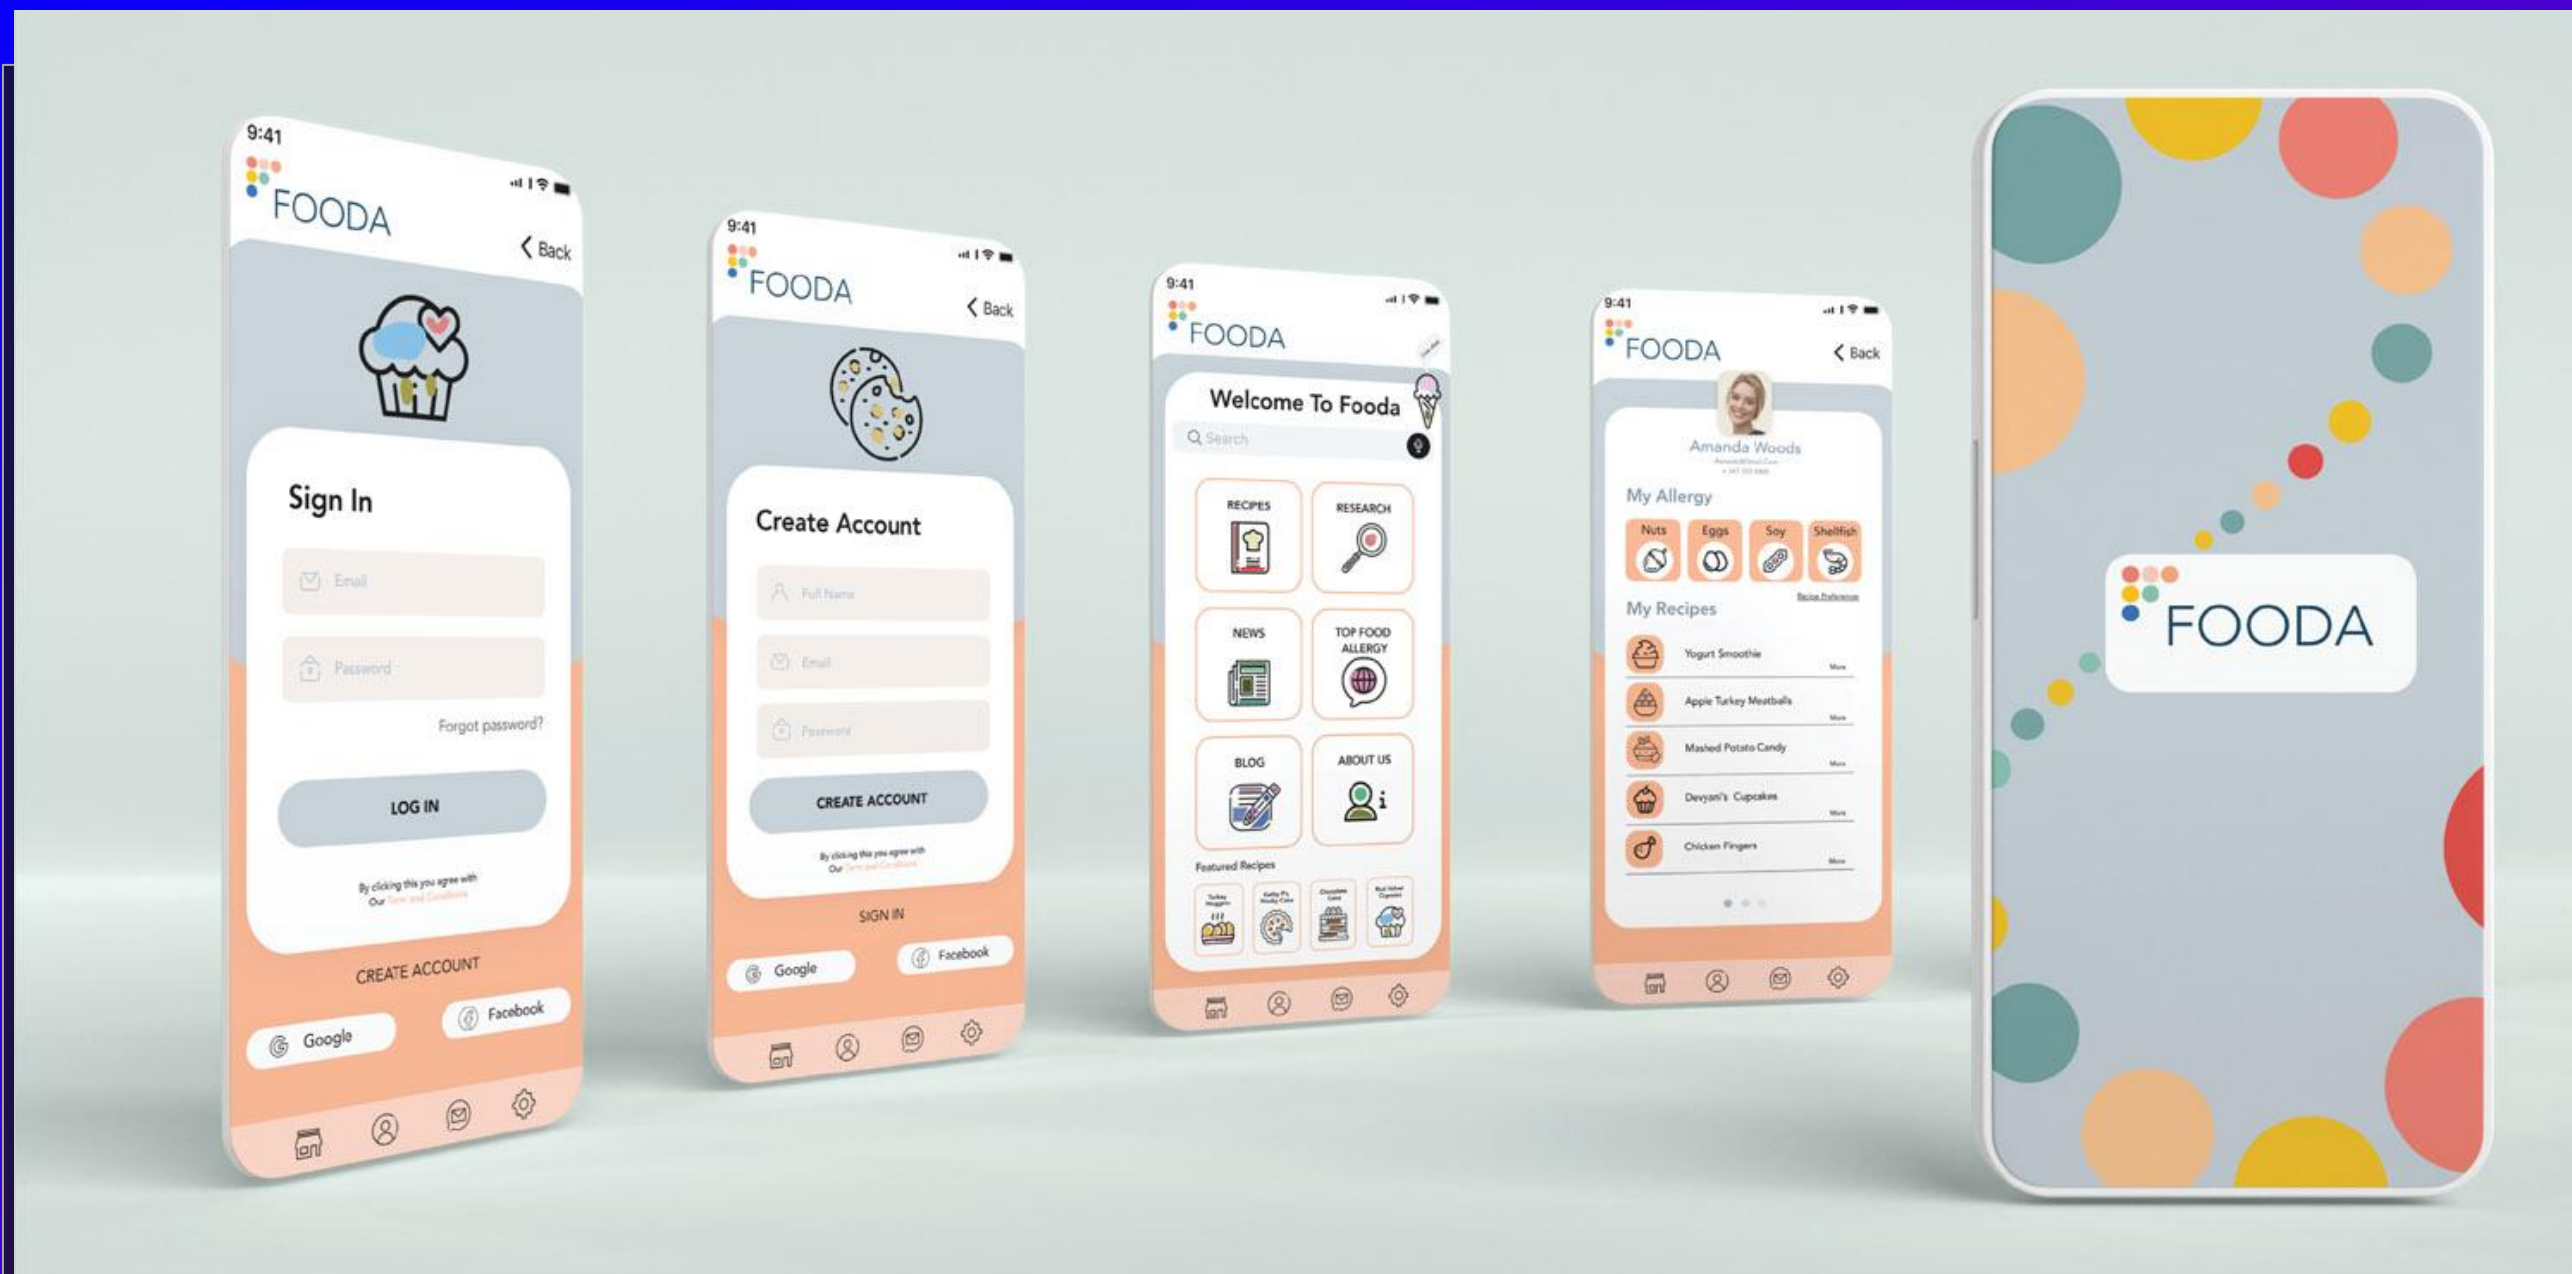

UX / UI Web Design

Designer Info/
Svetlana Cruz