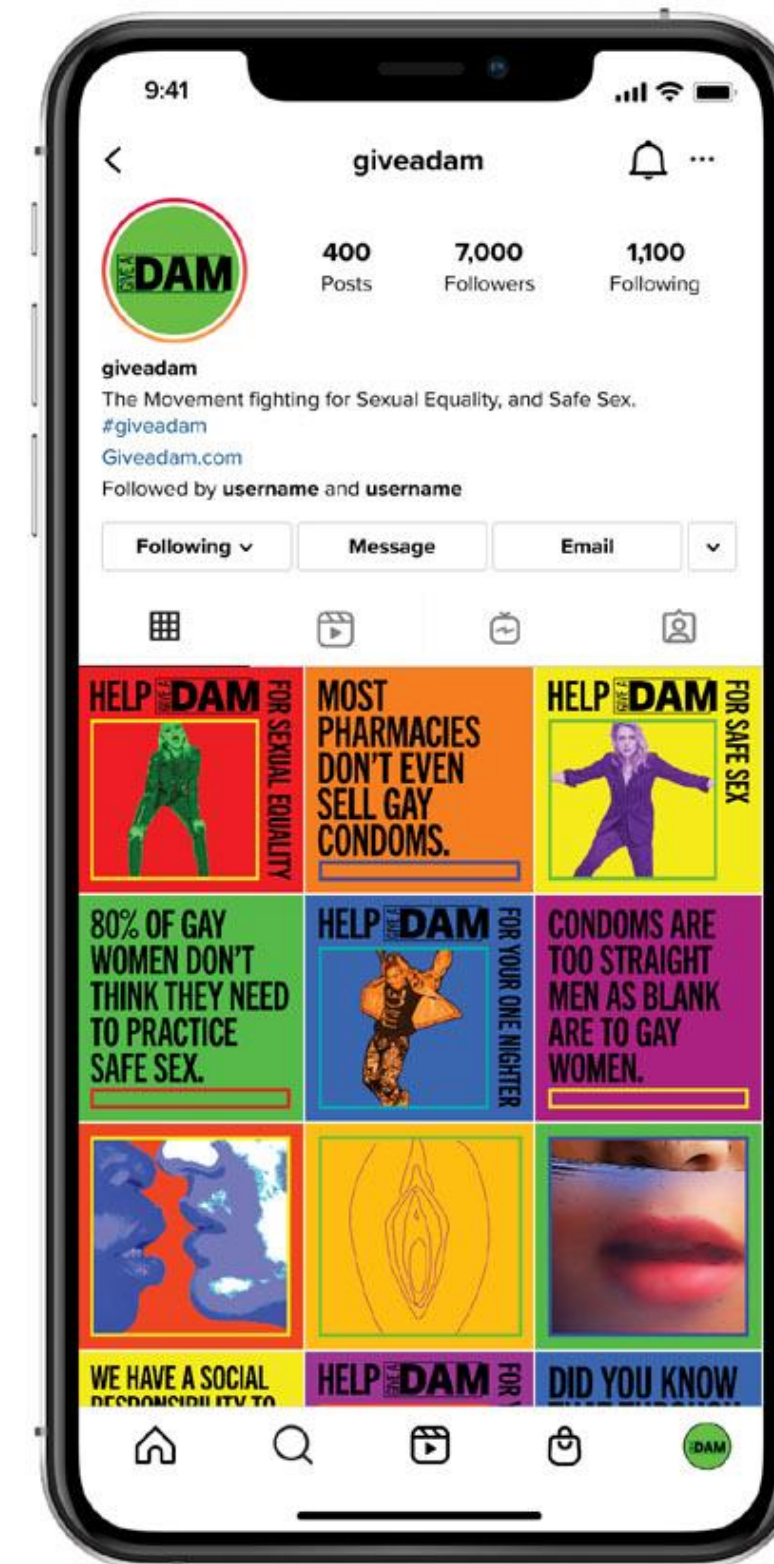

GIVE A DAM

OVERVIEW: A dental dam is a square, stretchy sheet made from latex or polyurethane plastic. It blocks the body fluids that can spread sexually transmitted diseases and is used between the mouth and vagina or anus during oral sex. Dental dams are an unpopular safe sex product and the rare times that they are mentioned they are described as unsexy and a mood killer.

CHALLENGE: The problem is that protection for oral sex and same-sex relations among women is not talked about enough. Condoms are advertised often and viewed as a sexy form of protection against STDs and STIs but dental dams are not. Additionally, Companies like Church & Dwight, Durex, and Glyde Health are not investing in promoting dental dams. Condom ads are created all the time, how come dental dam ads are not?

DENTAL DAMS HELP PREVENT THE SPREAD OF SEXUALLY TRANSMITTED DISEASES

MAJORITY OF THE BROOKLYN PHARMACIES DON'T SELL DENTAL DAMS

Advertising & Brand Development

Designer Info/
Hadas Lederer