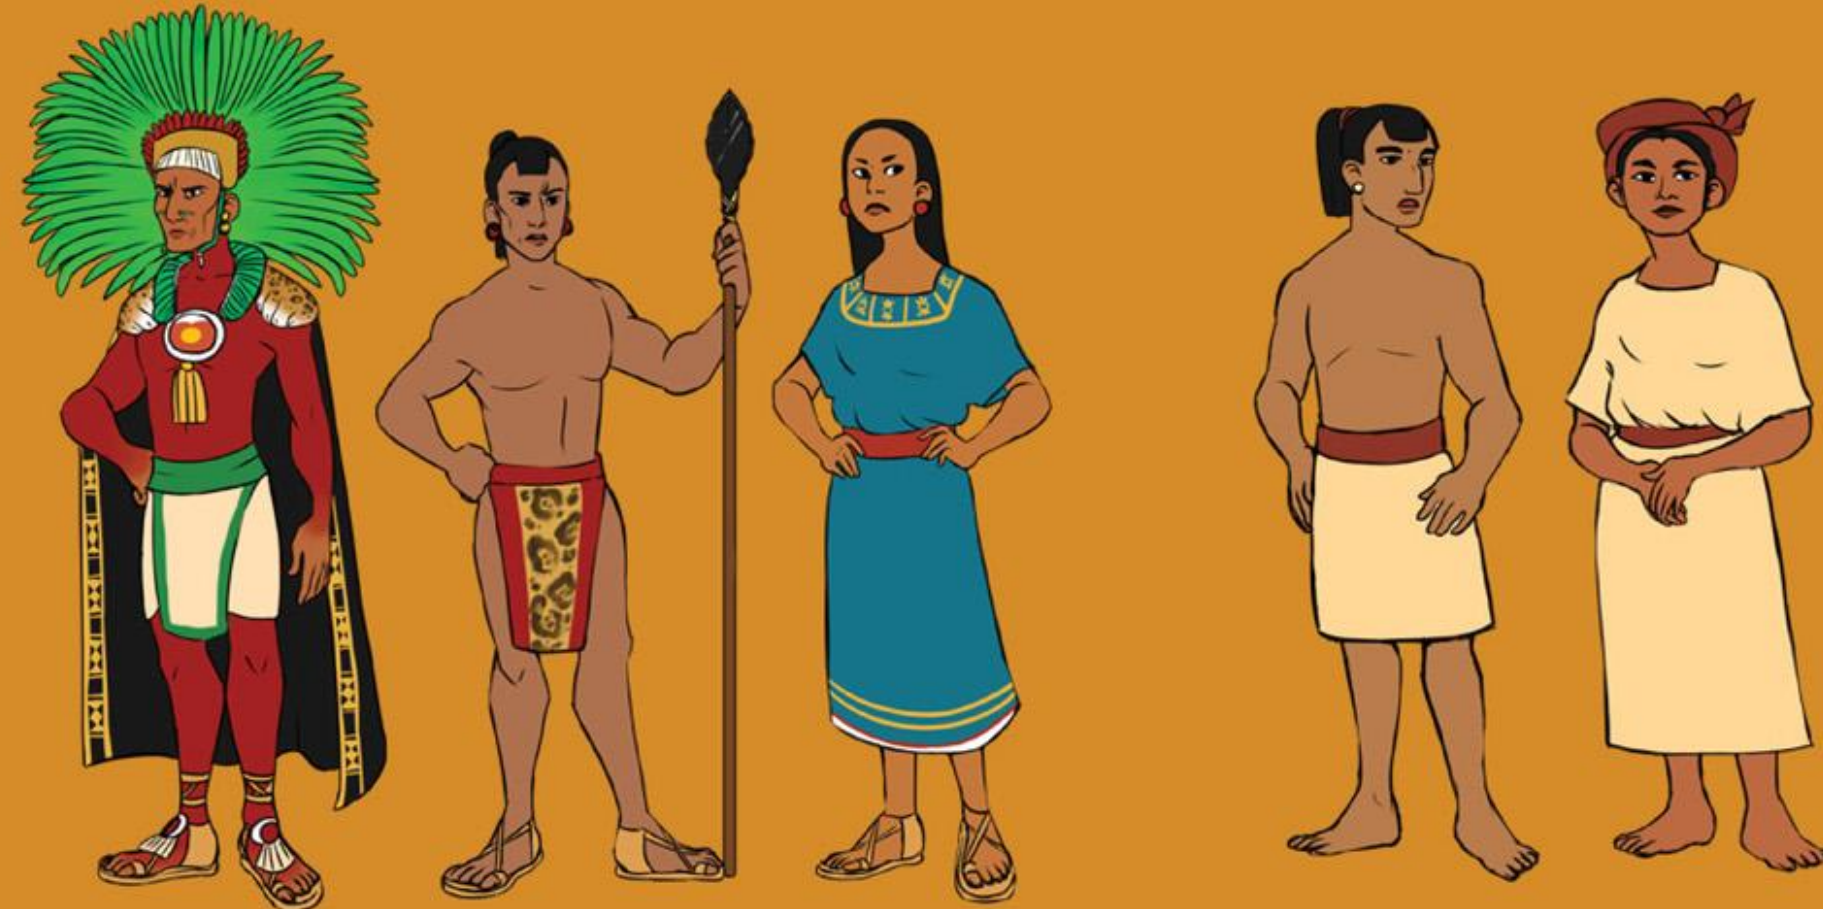

To the Mayan Culture, the Quetzal bird was a symbol of goodness, light, and freedom as the birds do not cope well when kept captive. In mythology, the bird can take a second form in which it transforms into a giant feathered serpent known to the Mayans as the Kukulcan, although it is more commonly referred by the Aztec name, the Quetzacotle. When in its serpent form, the spirit symbolized death and resurrection.

In the story, the Quetzal spirit has a similar role to its Mayan legend as it embodies both goodness and light. Its figure is that of a giant Quetzal bird, but it is not a physical being, instead it uses light to form its body. When it visits the living world, it takes the form of an actual Quetzal bird.

The spirit commands all other spirits, like the Jaguar and Ocelot spirits, and is responsible for protecting those who believe in it along with all of nature.

Illustration & Concept Art

Abha's Village

Abha's Village is perhaps one of the smallest villages that is found by Leon and his crew. Consisting of one Chief, one priest (Yunuen), a few nobles, and a few commoners. The village's small population was one of the main reasons behind the Village chief choosing to try and coexist with the newly arrived Conquistadors. The village would not stand a chance against Leon if a war were to break out, thus they offered to provide whatever resources and gold they could manage, even if those resources may already be running out.