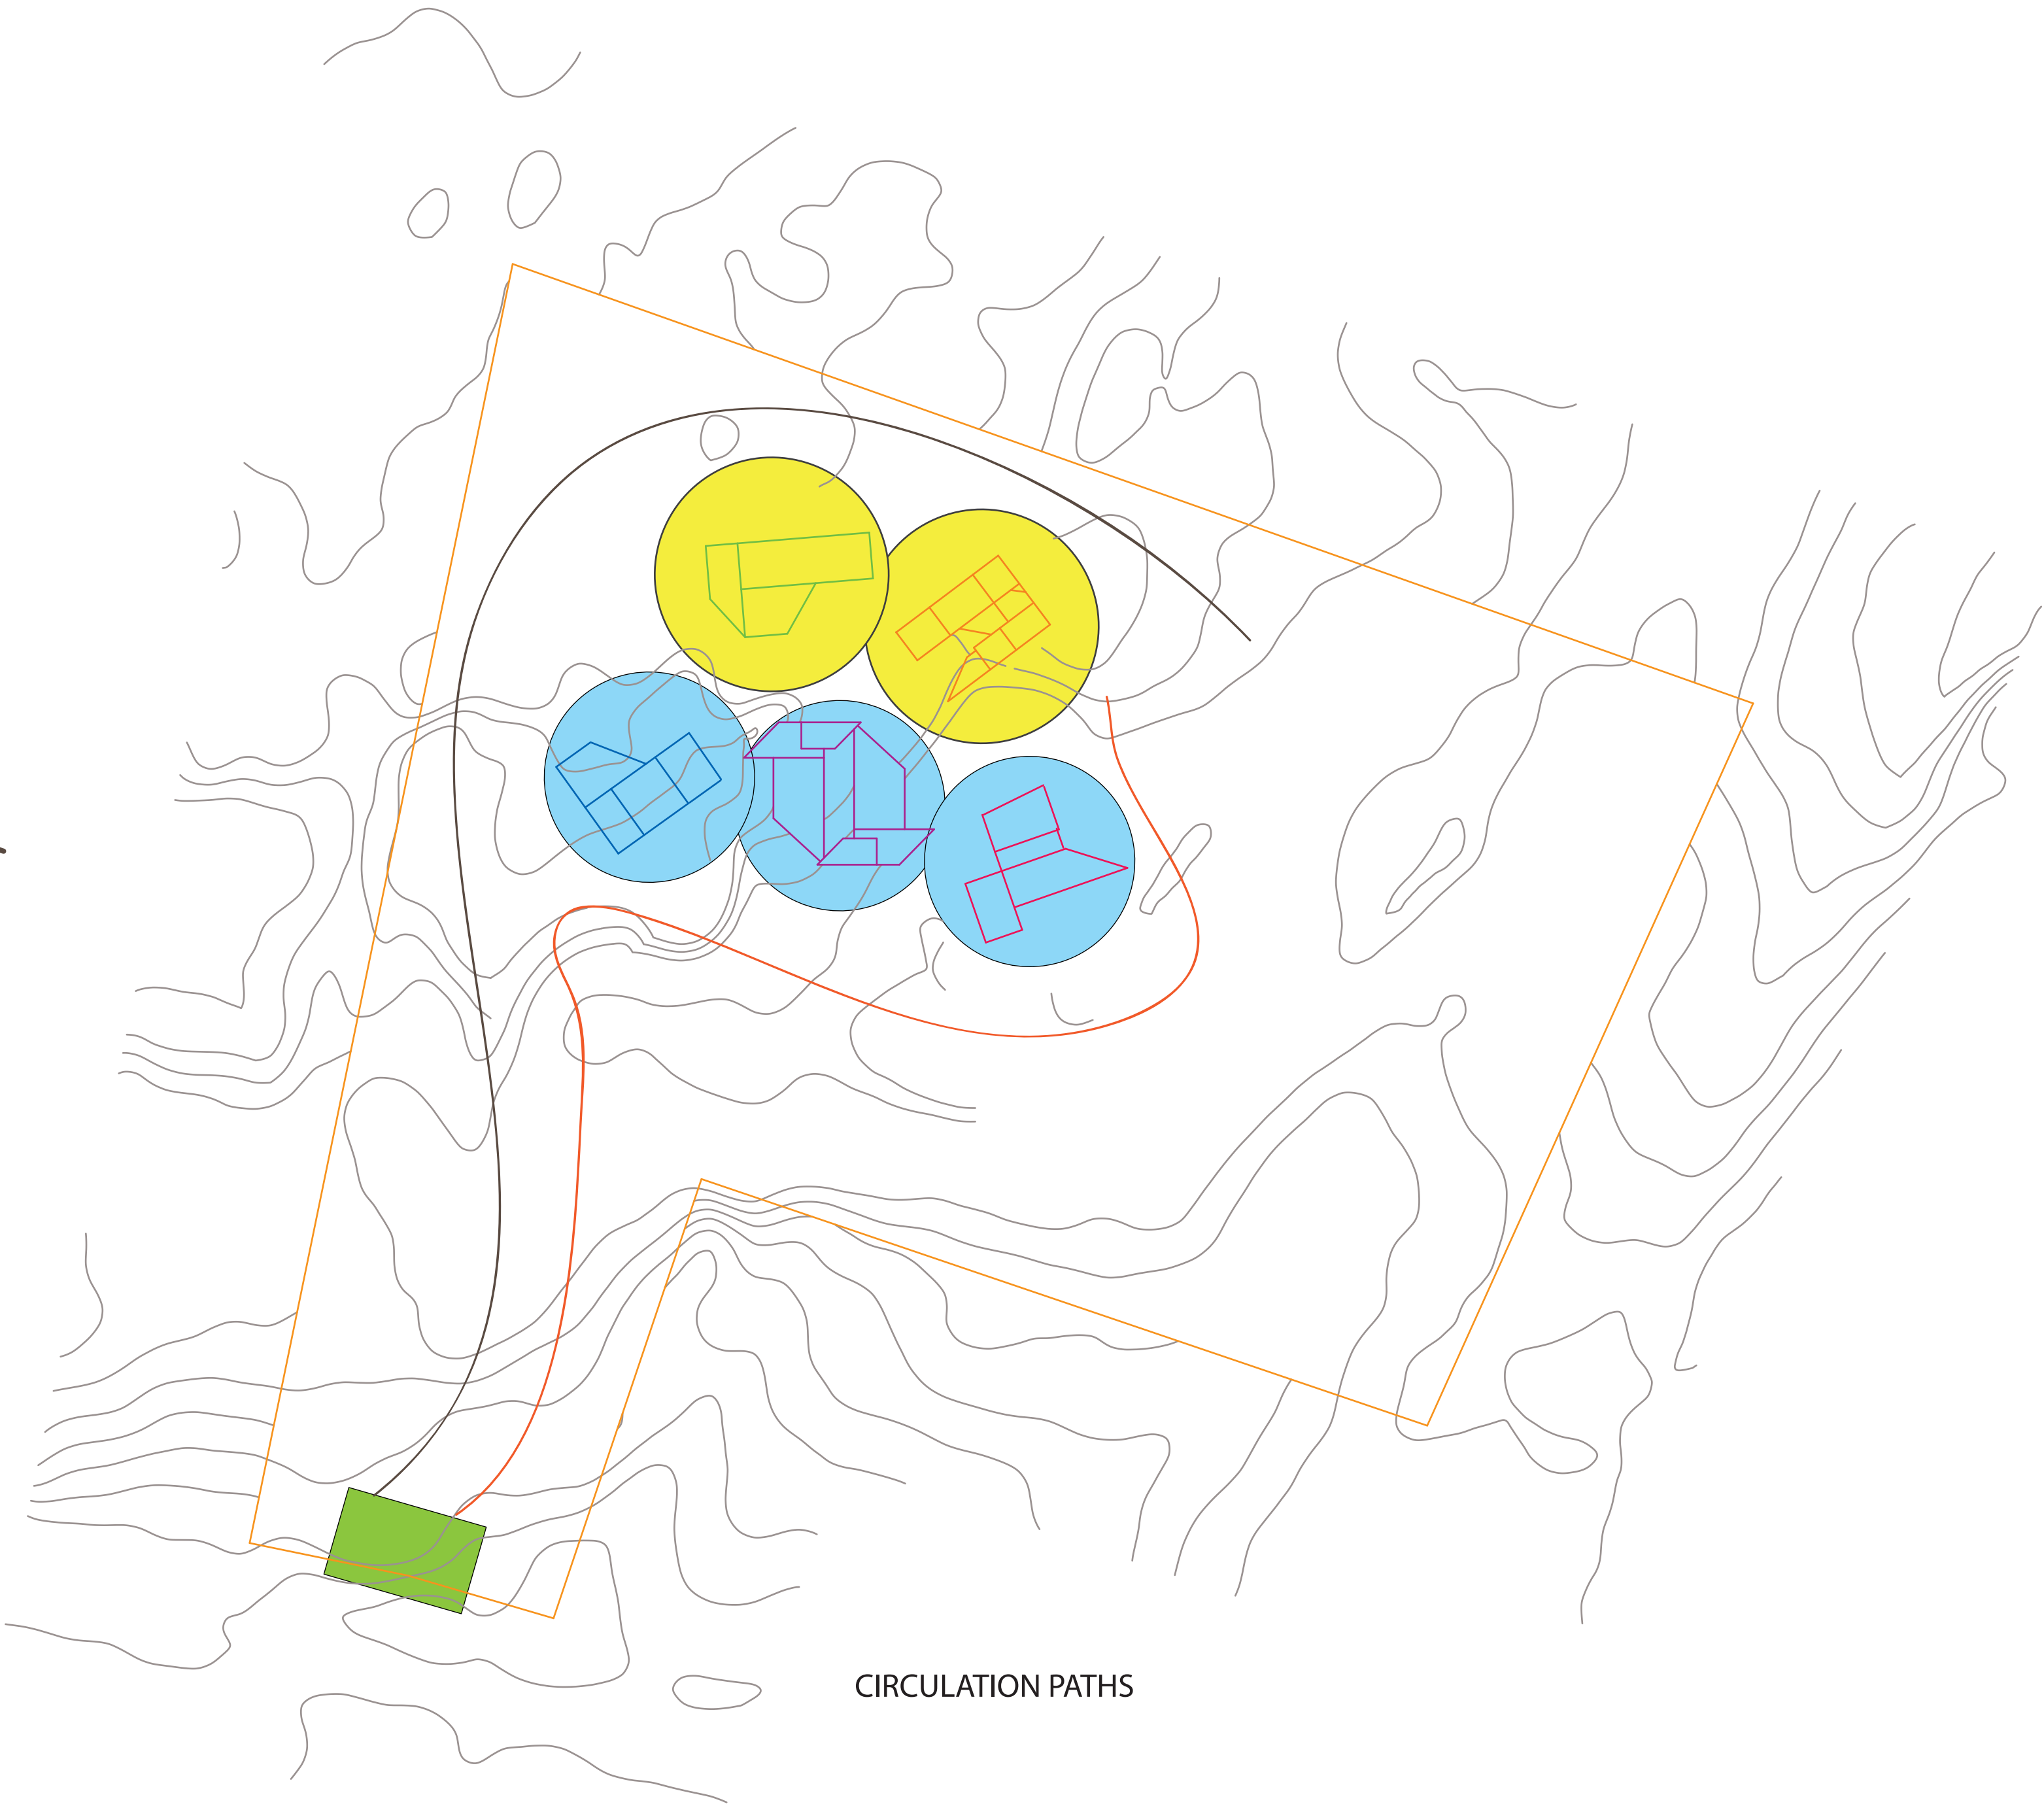

AVALOS  
ARCH 2310  
CO-OP BUBBLE DIAGRAM

- BEDROOMS/RESTROOMS
- KITCHEN/LIVING/DINING
- ENTRANCE
- PATH

CIRCULATION THROUGH PROGRAM

CIRCULATION PATHS

MASSING