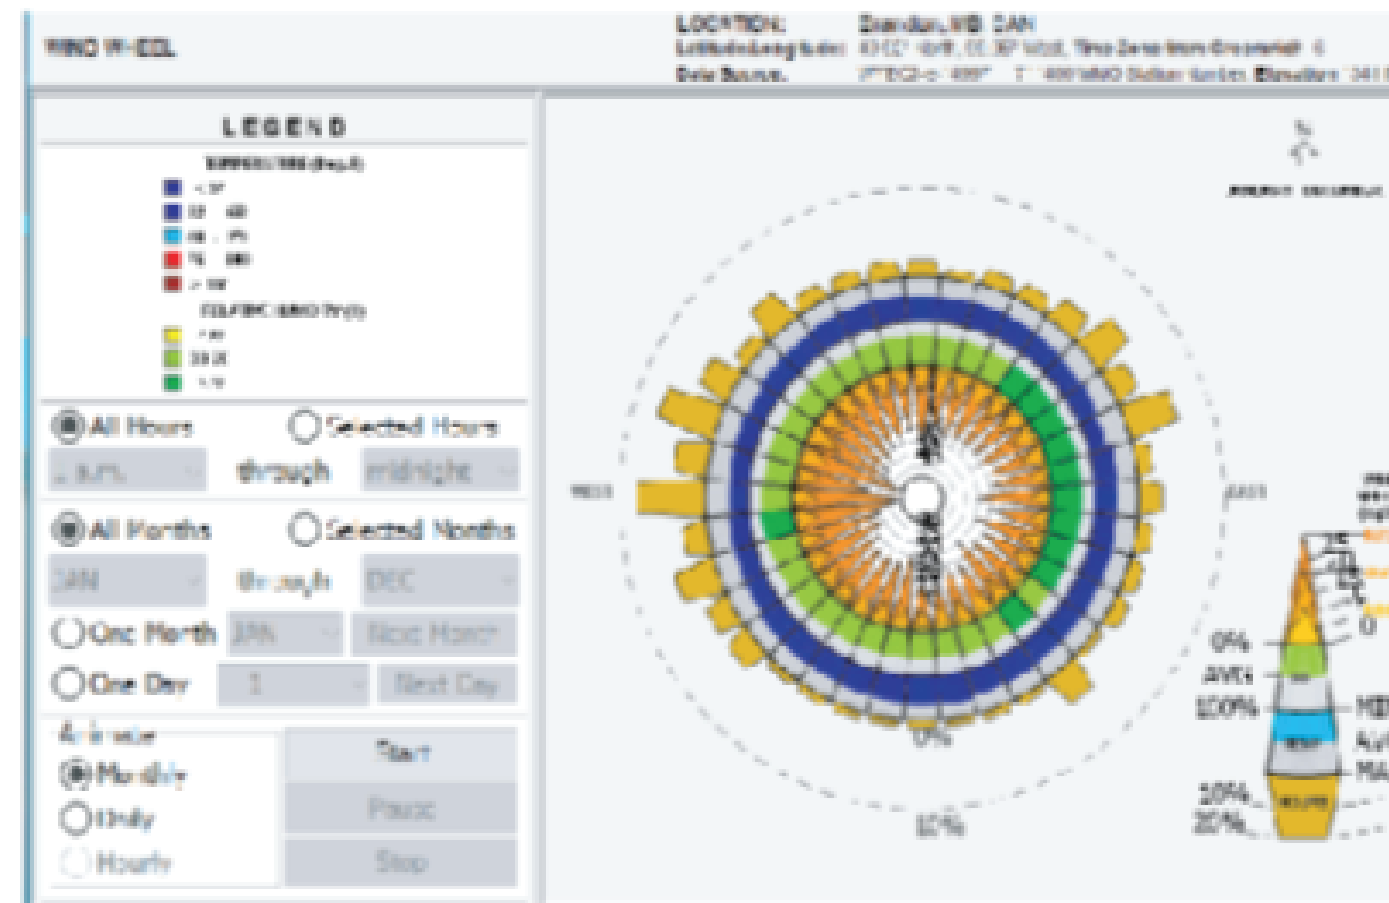

# CLIMATE RESEARCH LOCATION: MANITOBA, CANADA

PROCESS DIAGRAM

SPACE DIAGRAM

OPEN SPACE = ■  
CLOSED SPACE = ■