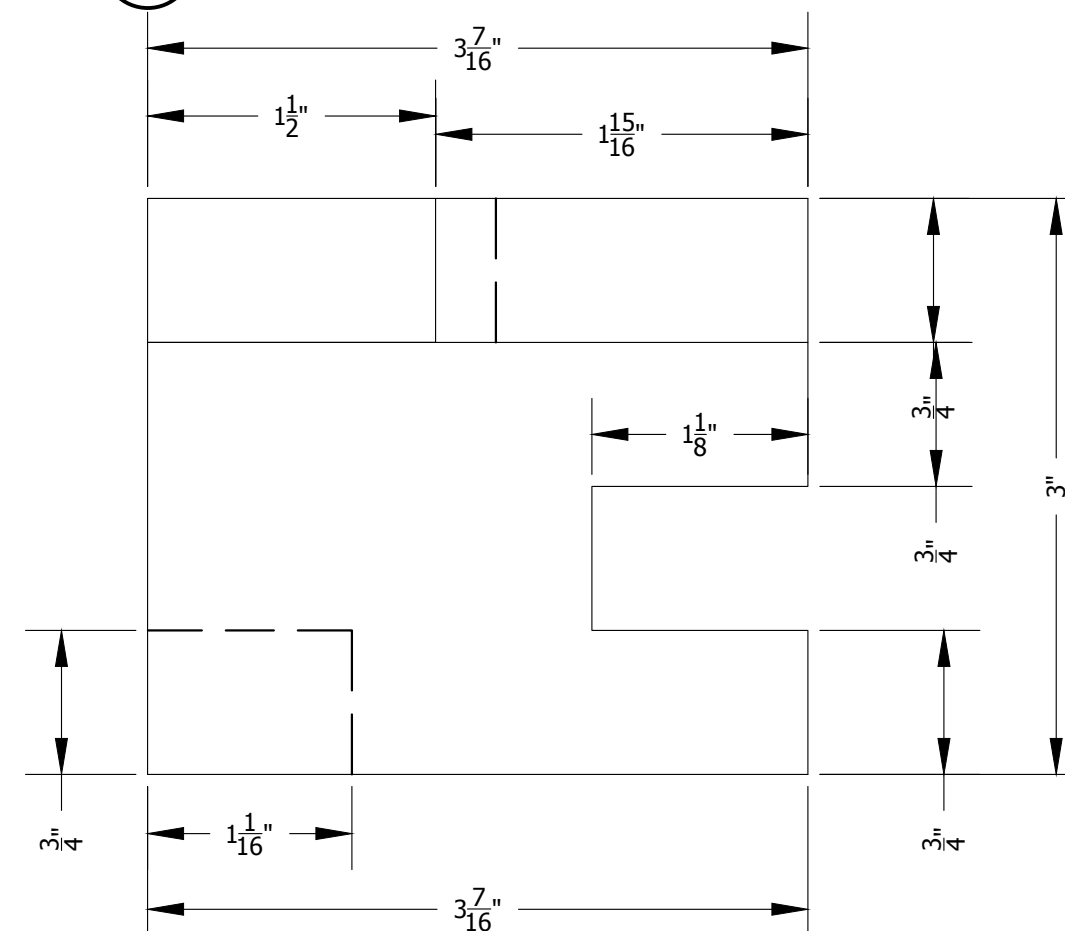

2 C. JOHNSTON  
1 BLOCK TOP VIEW 1:1

1 C. JOHNSTON  
1 BLOCK FRONT VIEW 1:1

3 C. JOHNSTON  
1 BLOCK BOTTOM VIEW 1:1

4 C. JOHNSTON  
1 BLOCK RIGHT VIEW 1:1

6 C. JOHNSTON  
1 BLOCK REAR VIEW 1:1

5 C. JOHNSTON  
1 BLOCK LEFT VIEW 1:1

NYC COLLEGE OF TECHNOLOGY	PLATE
ENT 2200- THEATRICAL DRAFTING	
BLOCK 6 VIEWS	TI
PLATE 1	
SCALE: 1:1	
DATE: SEPT. 14, 2017	
DRAFTER: C. JOHNSTON	