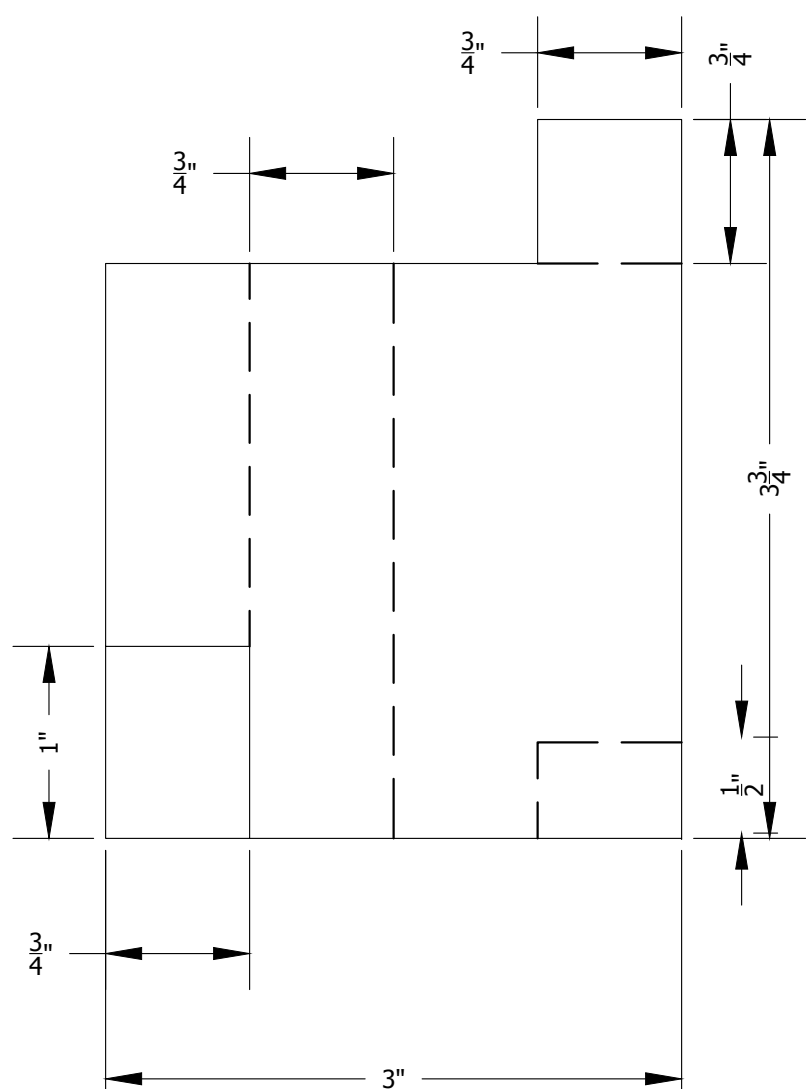

2 C. JOHNSTON  
1 BLOCK TOP VIEW 1:1

1 C. JOHNSTON  
1 BLOCK FRONT VIEW 1:1

3 C. JOHNSTON  
1 BLOCK BOTTOM VIEW 1:1

4 C. JOHNSTON  
1 BLOCK RIGHT VIEW 1:1

6 C. JOHNSTON  
1 BLOCK REAR VIEW 1:1

5 C. JOHNSTON  
1 BLOCK LEFT VIEW 1:1

NYC COLLEGE OF TECHNOLOGY	PLATE
ENT 2200- THEATRICAL DRAFTING	
BLOCK 6 VIEWS	TI
PLATE 1	
SCALE: 1:1	
DATE: SEPT. 14, 2017	
DRAFTER: C. JOHNSTON	