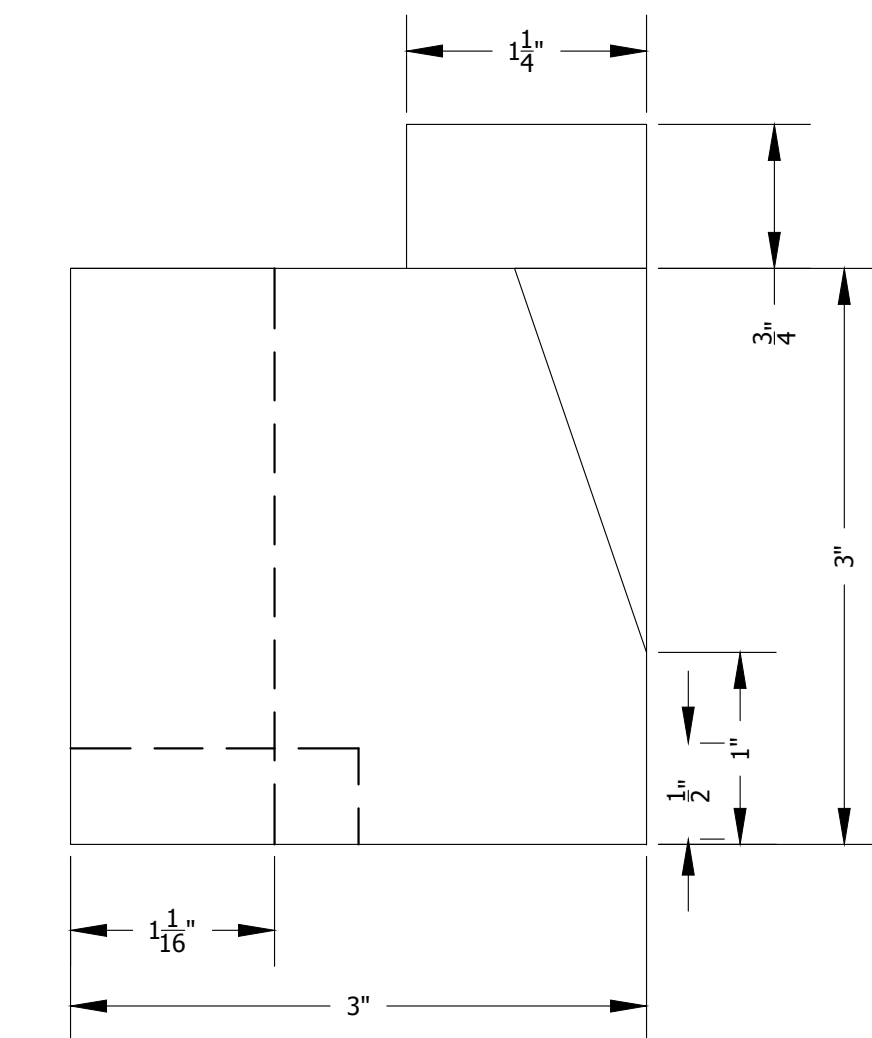

2 C. JOHNSTON  
1 BLOCK TOP VIEW 1:1

1 C. JOHNSTON  
1 BLOCK FRONT VIEW 1:1

3 C. JOHNSTON  
1 BLOCK BOTTOM VIEW 1:1

4 C. JOHNSTON  
1 BLOCK RIGHT VIEW 1:1

6 C. JOHNSTON  
1 BLOCK REAR VIEW 1:1

5 C. JOHNSTON  
1 BLOCK LEFT VIEW 1:1

NYC COLLEGE OF TECHNOLOGY	PLATE
ENT 2200- THEATRICAL DRAFTING	
BLOCK 6 VIEWS	TI
PLATE 1	
SCALE: 1:1	
DATE: SEPT. 14, 2017	
DRAFTER: C. JOHNSTON	