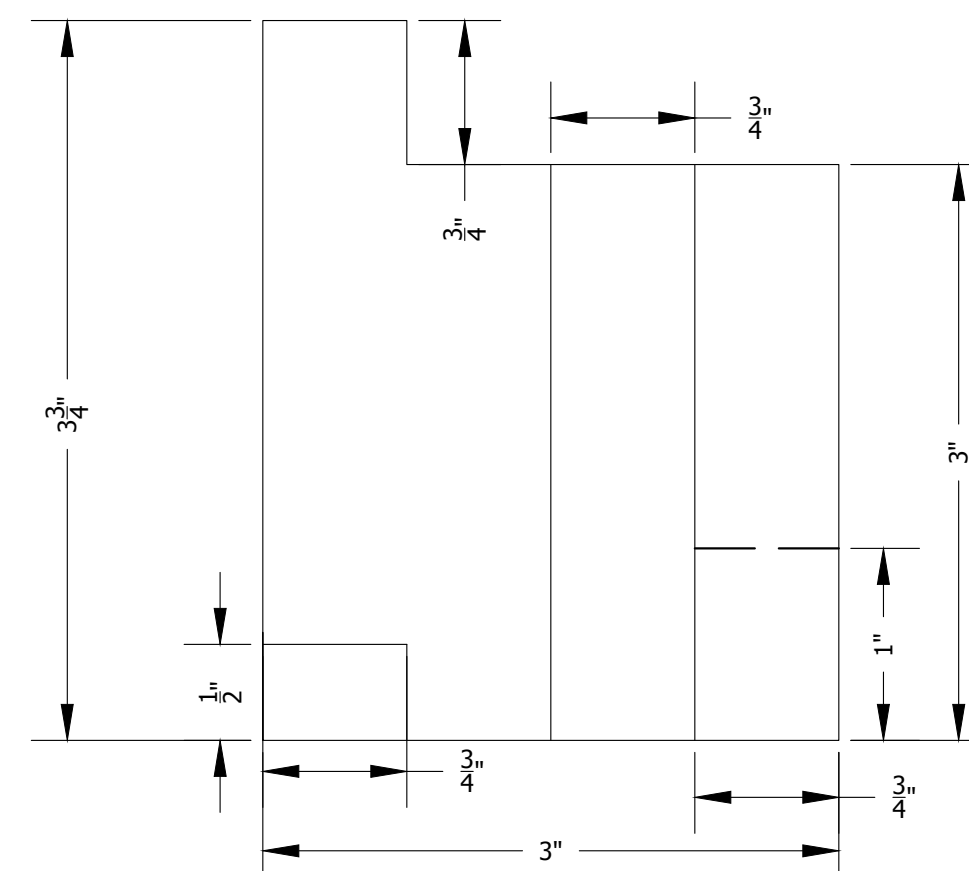

2 C. JOHNSTON  
1 BLOCK TOP VIEW 1:1

1 C. JOHNSTON  
1 BLOCK FRONT VIEW 1:1

3 C. JOHNSTON  
1 BLOCK BOTTOM VIEW 1:1

4 C. JOHNSTON  
1 BLOCK RIGHT VIEW 1:1

6 C. JOHNSTON  
1 BLOCK REAR VIEW 1:1

5 C. JOHNSTON  
1 BLOCK LEFT VIEW 1:1

NYC COLLEGE OF TECHNOLOGY	PLATE
ENT 2200- THEATRICAL DRAFTING	
BLOCK 6 VIEWS	TI
PLATE 1	
SCALE: 1:1	
DATE: SEPT. 14, 2017	
DRAFTER: C. JOHNSTON	