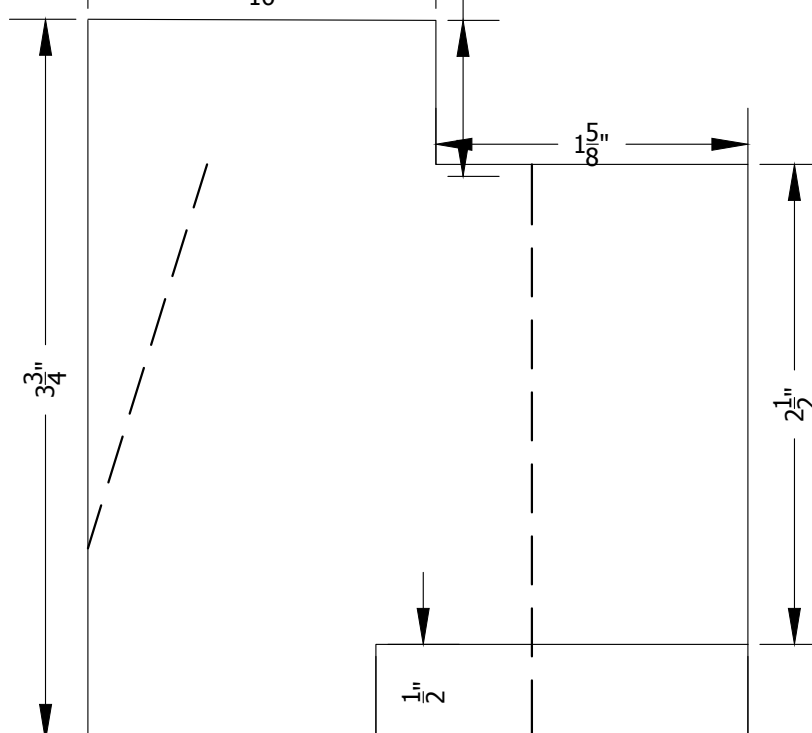

2 C. JOHNSTON  
1 BLOCK TOP VIEW 1:1

1 C. JOHNSTON  
1 BLOCK FRONT VIEW 1:1

3 C. JOHNSTON  
1 BLOCK BOTTOM VIEW 1:1

4 C. JOHNSTON  
1 BLOCK RIGHT VIEW 1:1

6 C. JOHNSTON  
1 BLOCK REAR VIEW 1:1

5 C. JOHNSTON  
1 BLOCK LEFT VIEW 1:1

NYC COLLEGE OF TECHNOLOGY	PLATE
ENT 2200- THEATRICAL DRAFTING	
BLOCK 6 VIEWS	TI
PLATE 1	
SCALE: 1:1	
DATE: SEPT. 14, 2017	
DRAFTER: C. JOHNSTON	