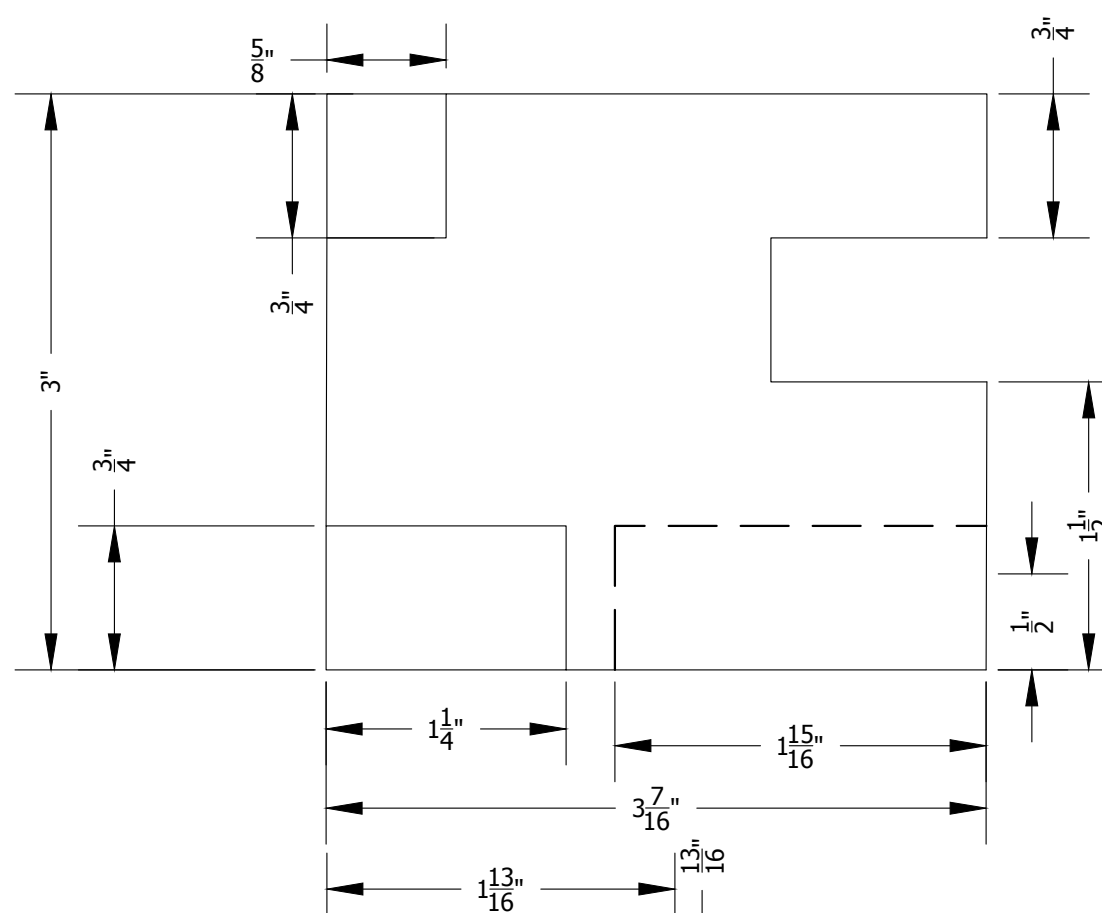

2 C. JOHNSTON  
1 BLOCK TOP VIEW 1:1

1 C. JOHNSTON  
1 BLOCK FRONT VIEW 1:1

3 C. JOHNSTON  
1 BLOCK BOTTOM VIEW 1:1

4 C. JOHNSTON  
1 BLOCK RIGHT VIEW 1:1

6 C. JOHNSTON  
1 BLOCK REAR VIEW 1:1

5 C. JOHNSTON  
1 BLOCK LEFT VIEW 1:1

NYC COLLEGE OF TECHNOLOGY	PLATE
ENT 2200- THEATRICAL DRAFTING	
BLOCK 6 VIEWS	TI
PLATE 1	
SCALE: 1:1	
DATE: SEPT. 14, 2017	
DRAFTER: C. JOHNSTON	