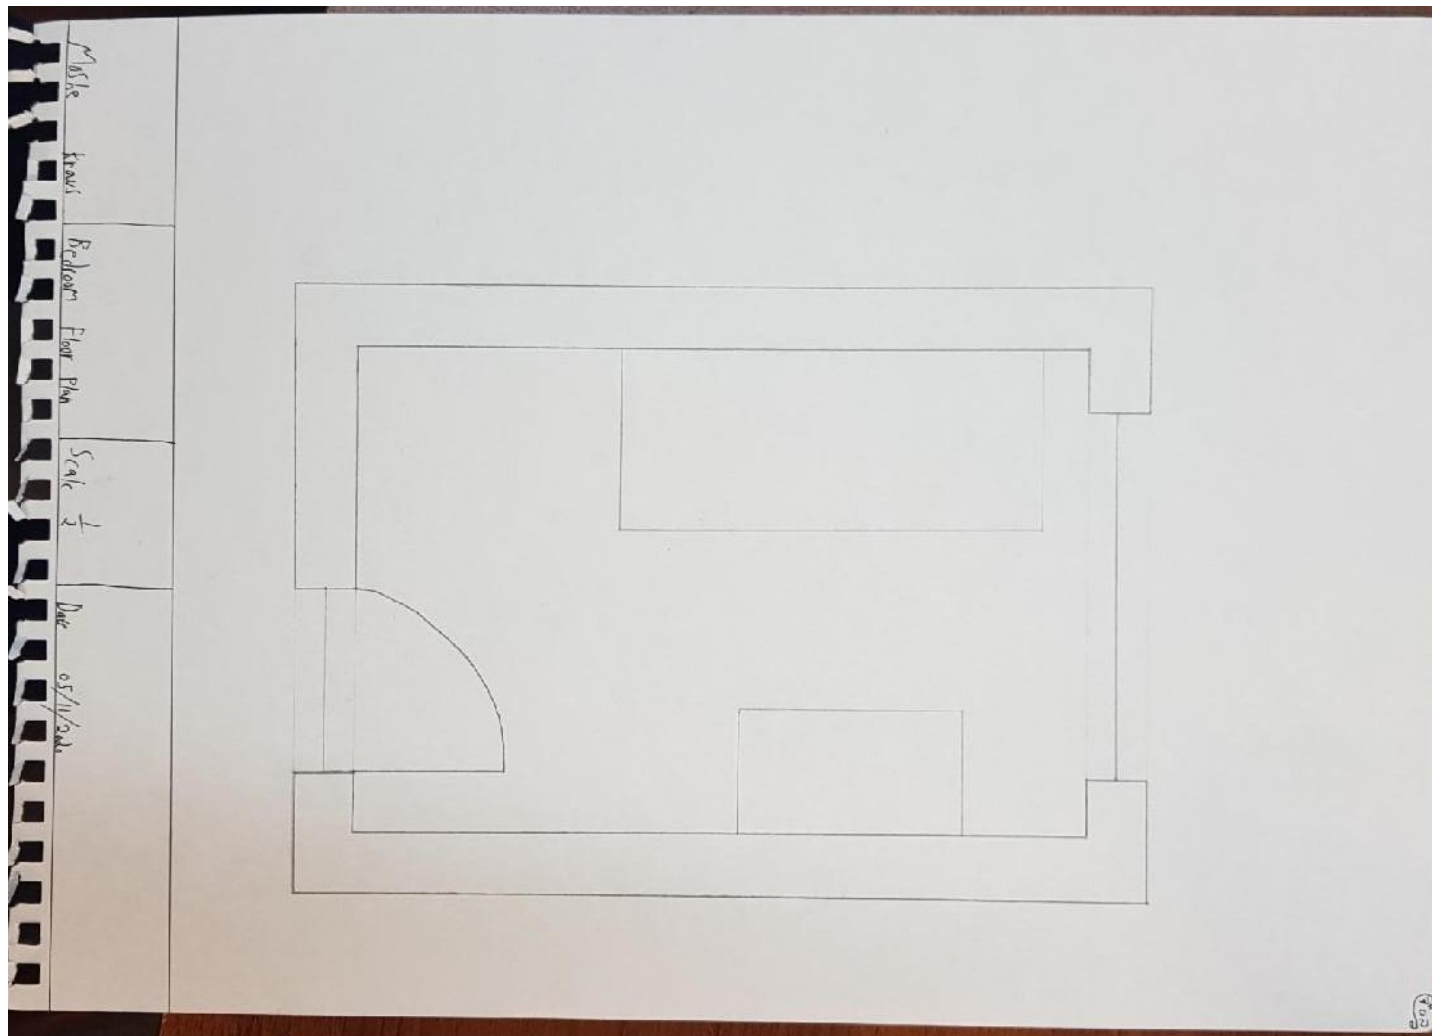

ARCH 1101

FINAL ASSIGNMENT

BEDROOM FLOOR PLAN

KONRAD LARS ŻYWIEC

5-17-2020

1/2" = 1'-0"

ARCH 1101
FINAL ASSIGNMENT

BEDROOM CONCEPT
FLOOR PLAN

KONRAD LARS ZYWIEC
5-18-2020
3/2" = 1'-0"

Current

One Small Bed
One Small Closet
One Somewhat
Large Window

Problems

Lacks Fresh Air
Lacks Closet Space
Lacks A Private Desk
Lacks Sunlight
Lacks Room Space

Dream Floor Plan

- ▶ 1) More closet space
- ▶ 2) TV
- ▶ 3) Couch
- ▶ 4) Desk
- ▶ 5) Natural Lighting

Dream floor plan 2nd floor.

- ▶ 1) Bigger bed
- ▶ 2) Balcony
- ▶ 3) Wall to wall windows