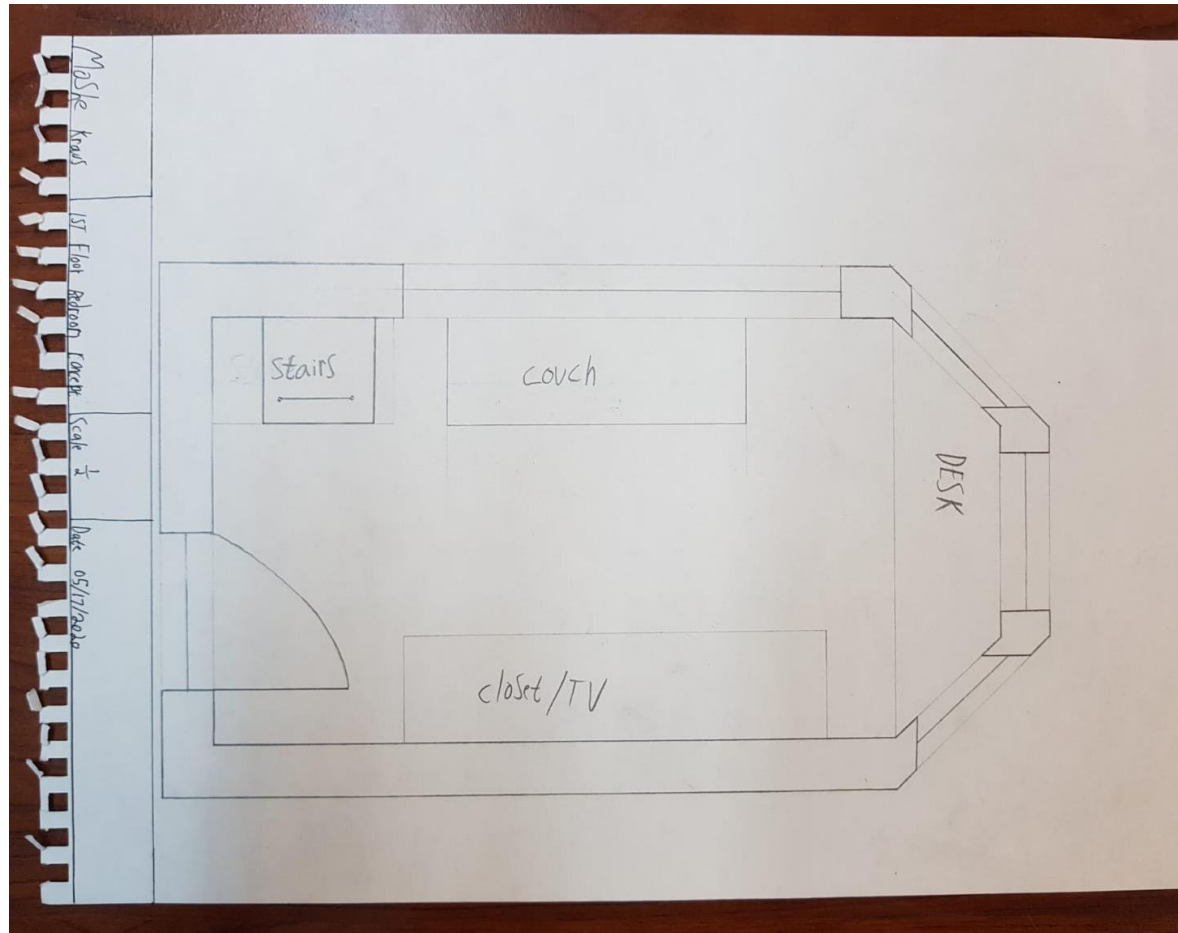

ARCH 1101

FINAL ASSIGNMENT

BEDROOM FLOOR PLAN

KONRAD LARS ŻYWIEC

5-17-2020

1/2" = 1'-0"

ARCH 1101
FINAL ASSIGNMENT

BEDROOM CONCEPT
FLOOR PLAN

KONRAD LARS ZYWIEC
5-18-2020
3/2" = 1'-0"

Current

One Small Bed
One Small Closet
One Somewhat
Large Window

Problems

Lacks Fresh Air
Lacks Closet Space
Lacks A Private Desk
Lacks Sunlight
Lacks Room Space

Dream Floor Plan

- ▶ 1) More closet space
- ▶ 2) TV
- ▶ 3) Couch
- ▶ 4) Desk
- ▶ 5) Natural Lighting

Dream floor plan 2nd floor.

- ▶ 1) Bigger bed
- ▶ 2) Balcony
- ▶ 3) Wall to wall windows