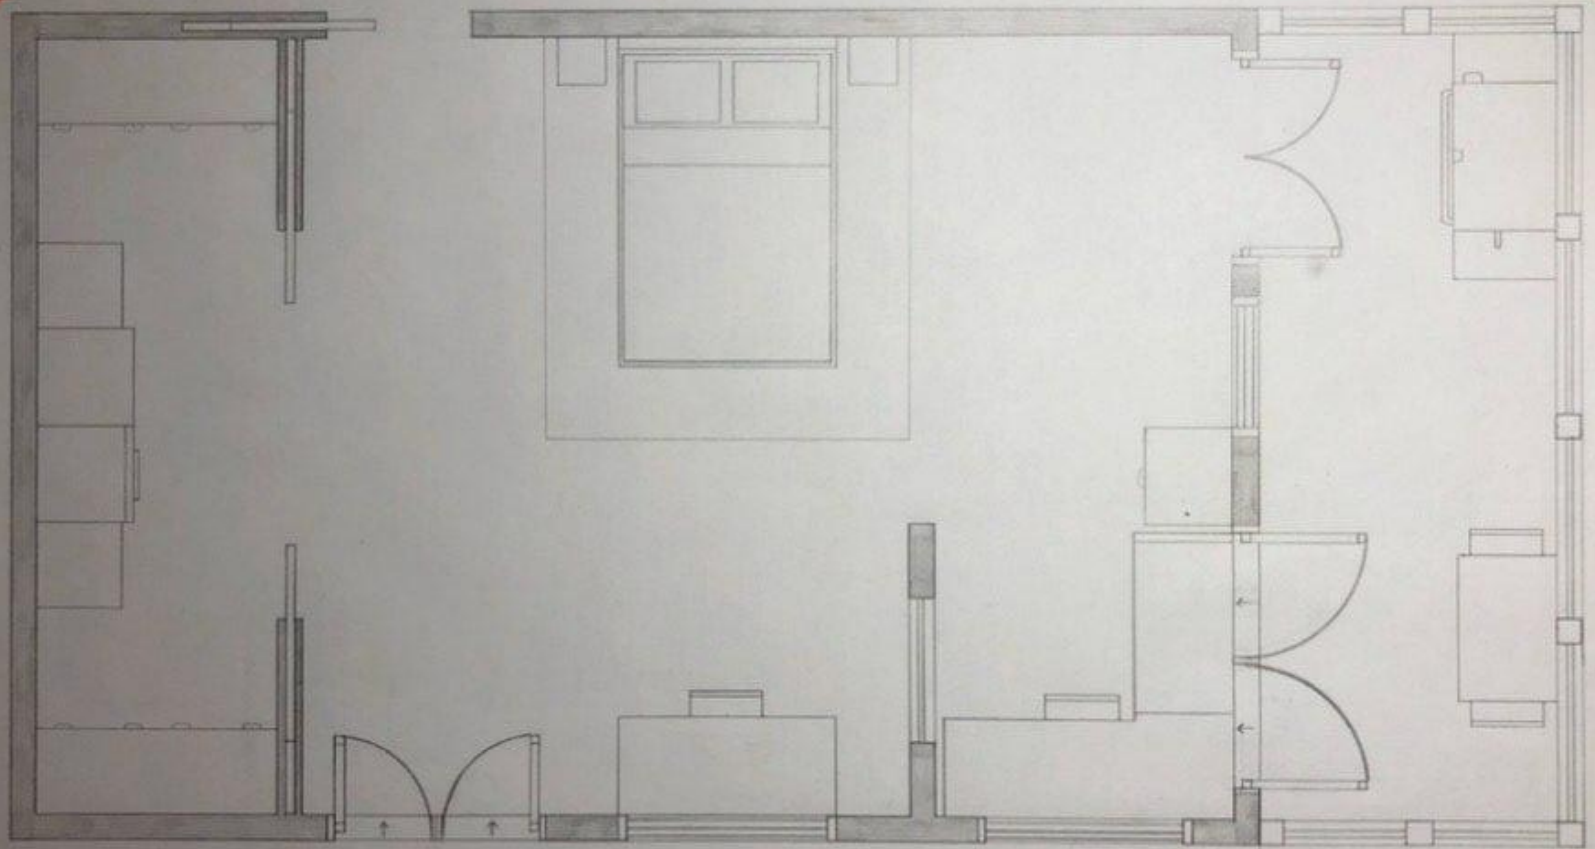

ARCH 1101

FINAL ASSIGNMENT

BEDROOM FLOOR PLAN

KONRAD LARS ŻYWIEC

5-17-2020

1/2" = 1'-0"

ARCH 1101
FINAL ASSIGNMENT

BEDROOM CONCEPT
FLOOR PLAN

KONRAD LARS ZYWIEC
5-18-2020
3/2" = 1'-0"

Current

One Small Bed
One Small Closet
One Somewhat
Large Window

Problems

Lacks Fresh Air
Lacks Closet Space
Lacks A Private Desk
Lacks Sunlight
Lacks Room Space

Dream Floor Plan

- ▶ 1) More closet space
- ▶ 2) TV
- ▶ 3) Couch
- ▶ 4) Desk
- ▶ 5) Natural Lighting

Dream floor plan 2nd floor.

- ▶ 1) Bigger bed
- ▶ 2) Balcony
- ▶ 3) Wall to wall windows