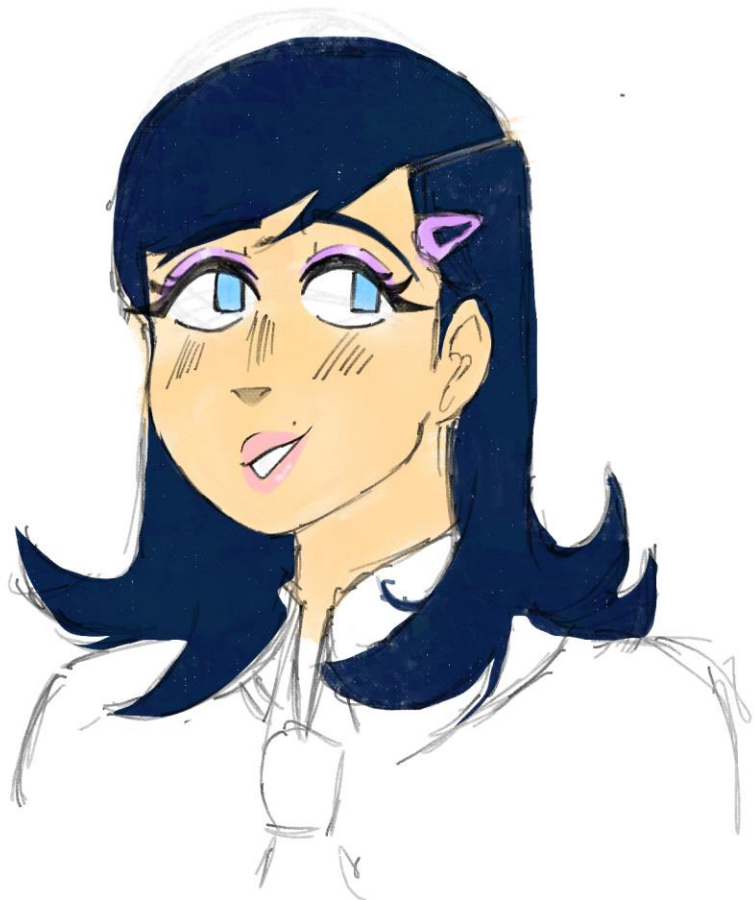

# CHARACTERS

By: Cely and Shaina

---

Girl ♀ 1  
Hired brown eyes  
Scar on lip

ERA Girl #4

- blue eyes
- dark blue hair
- Always carrying a purple bag

Purple Bag ↓

Gallery

-School Uniform (Universal) - Everyone where a uniform. Dark blue button up shirt with matching color pants.

Old  
Uniform  
design  
(unisex)

New?

-School Uniform (Universal) - Everyone where a uniform. Dark blue button up shirt with matching color pants.

# BASE COLORS

Protag

Girl 1

Girl 4

Boy 3

Protag

Girl 1

Girl 4

DANGARONPA

OMORI