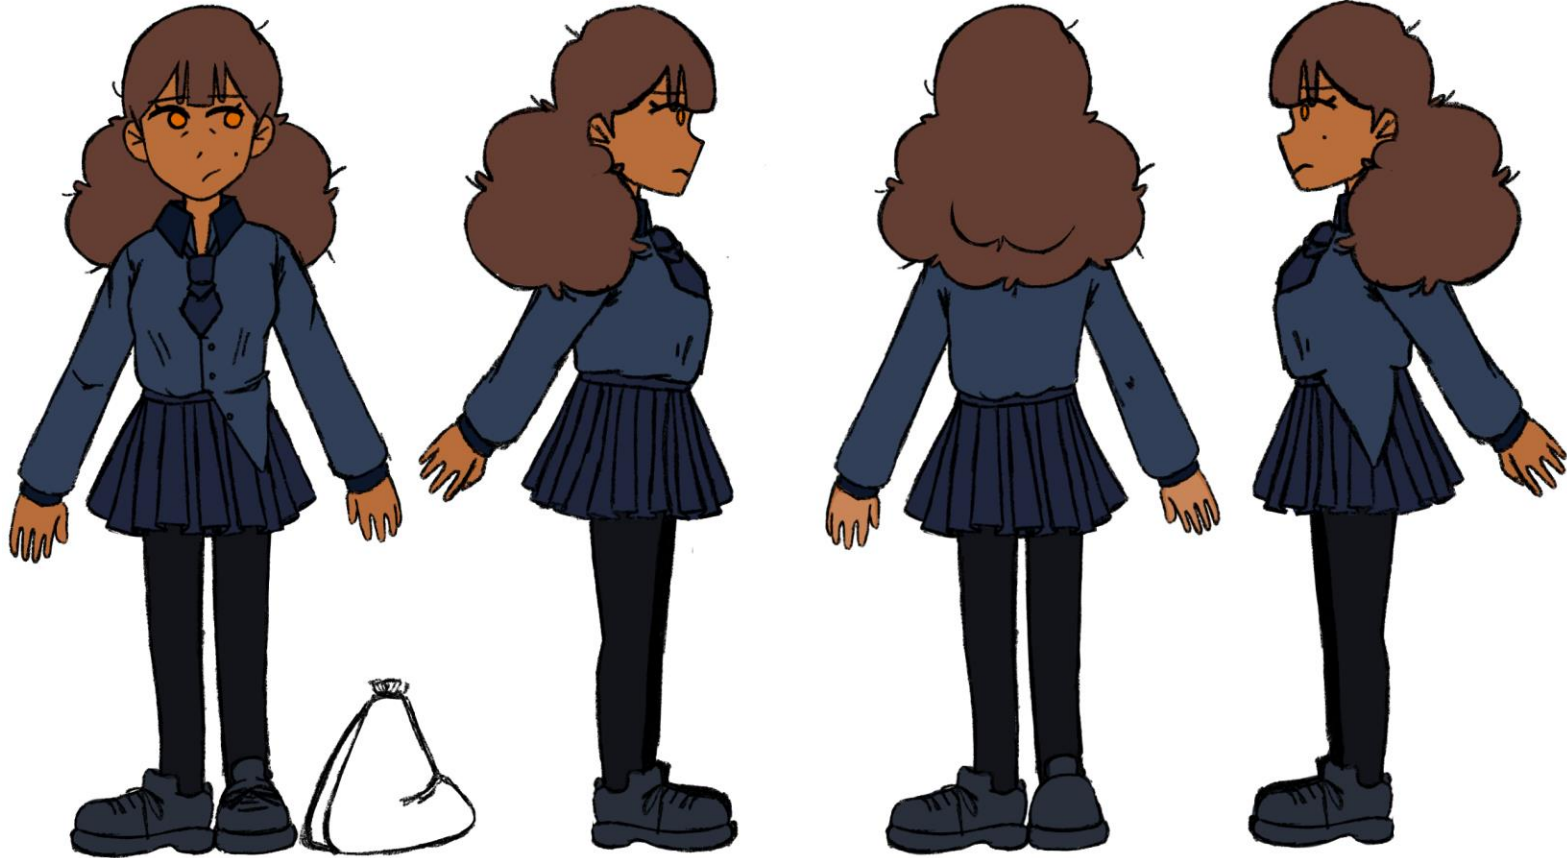

# Small update for Girl #1:

Girl #1: MAD  
JAN 14 1080 x 1900  
1920 x 1080

GIRL #1 : SHOCK/SUPRISED

IP: Need to be in digital for emotes and then full body scale of her and other characters.

# The Victim is introduced.

OMORI STYLE  
↳ w/ dangaronpa coloring

# Full Body Scale

Protagonist by Shania Velasquez