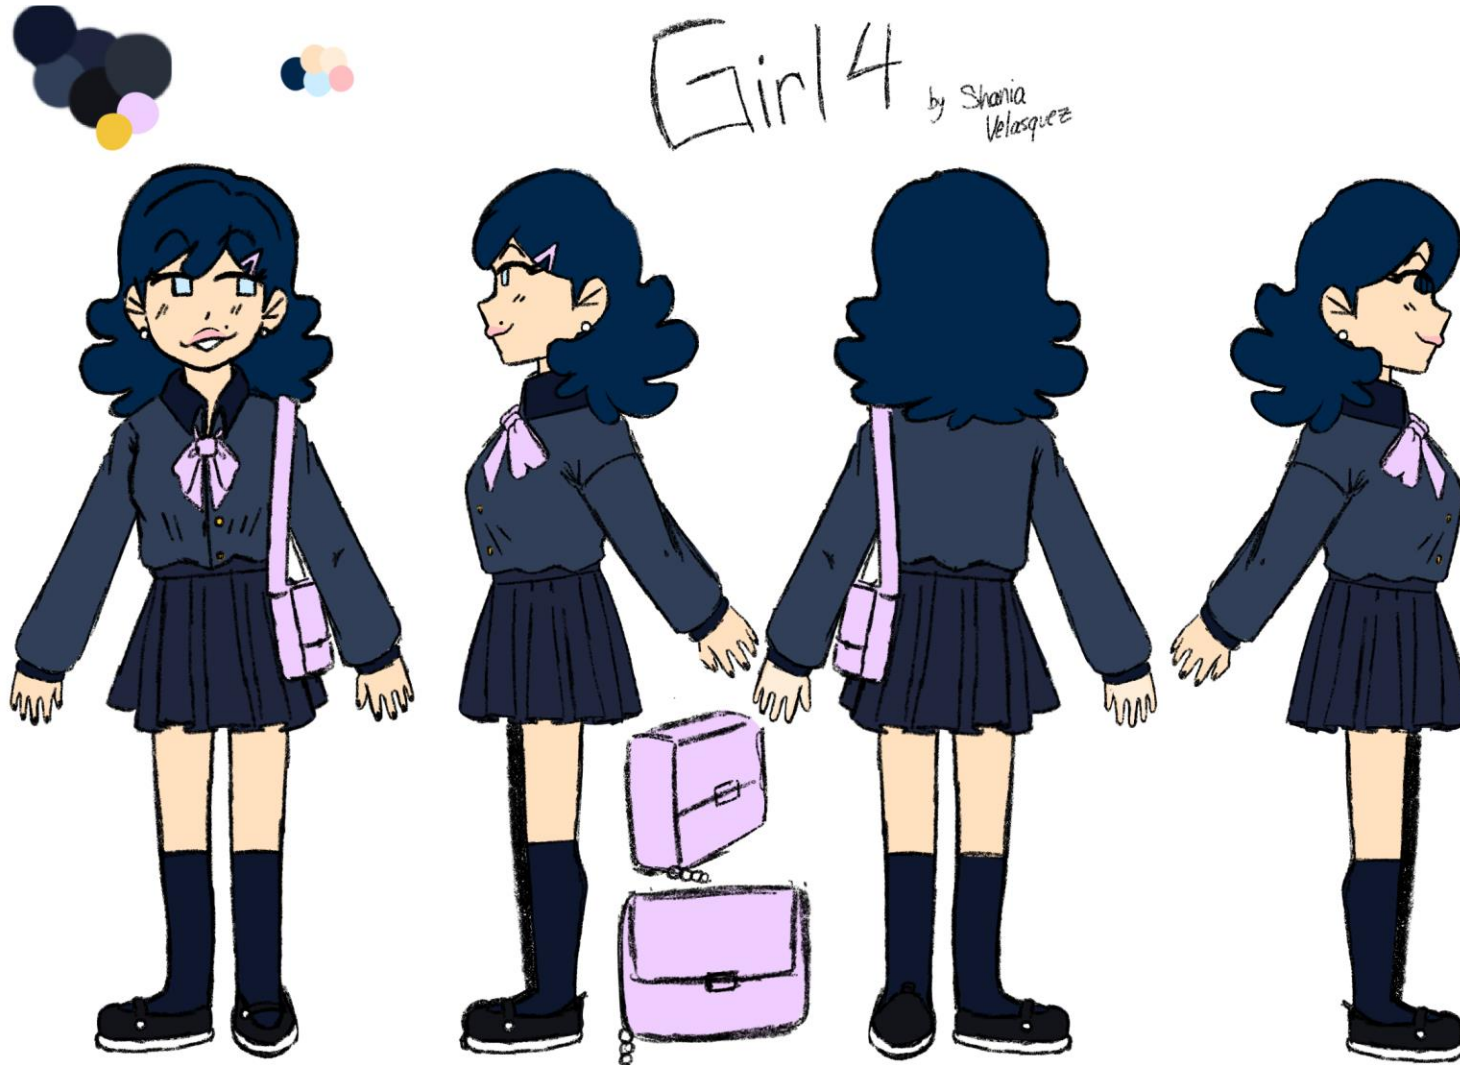

Full Body Scale