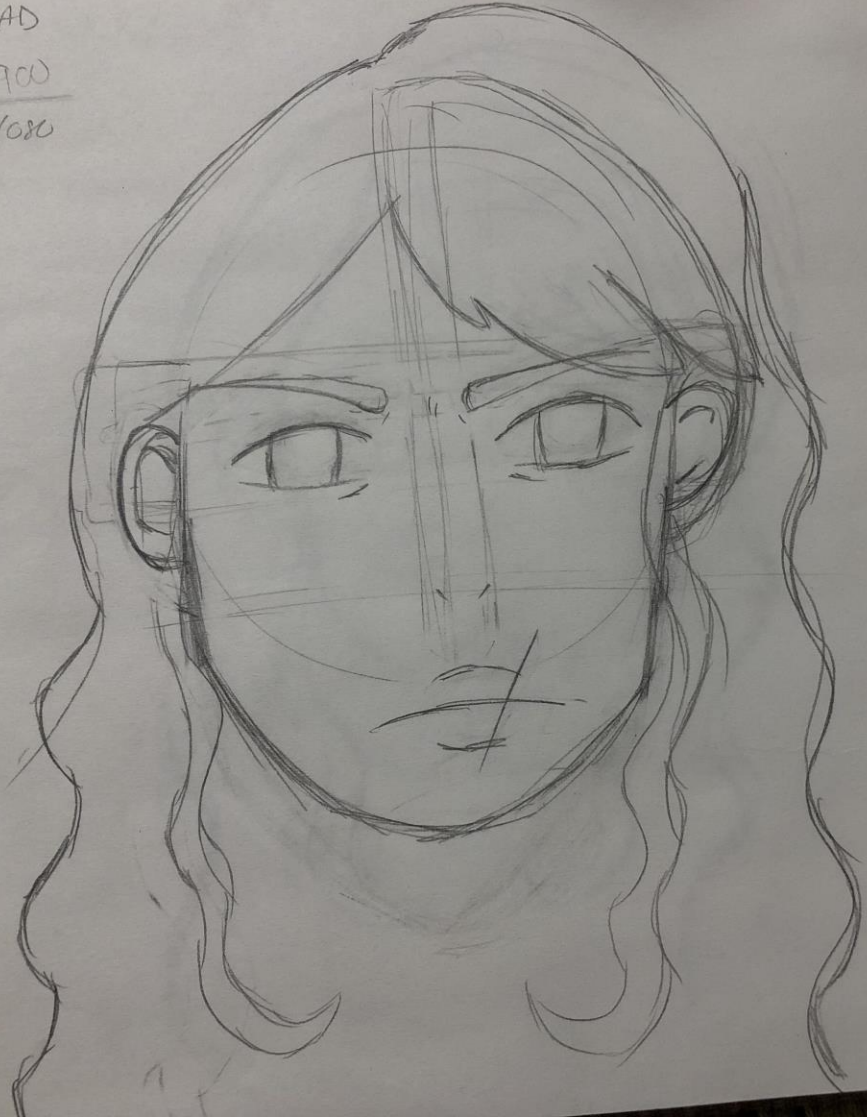

# Characters Update!

Artists: Cely and Shaina V.

# Small update for Girl #1:

Girl #1: MAD  
JAN 14 1080 x 1900  
1920 x 1080

GIRL #1 : SHOCK/SUPRISED

IP: Need to be in digital for emotes and then full body scale of her and other characters.

# The Victim is introduced.

OMORI STYLE  
↳ w/ dangaronpa coloring

# Full Body Scale

Protagonist by Shania Velasquez