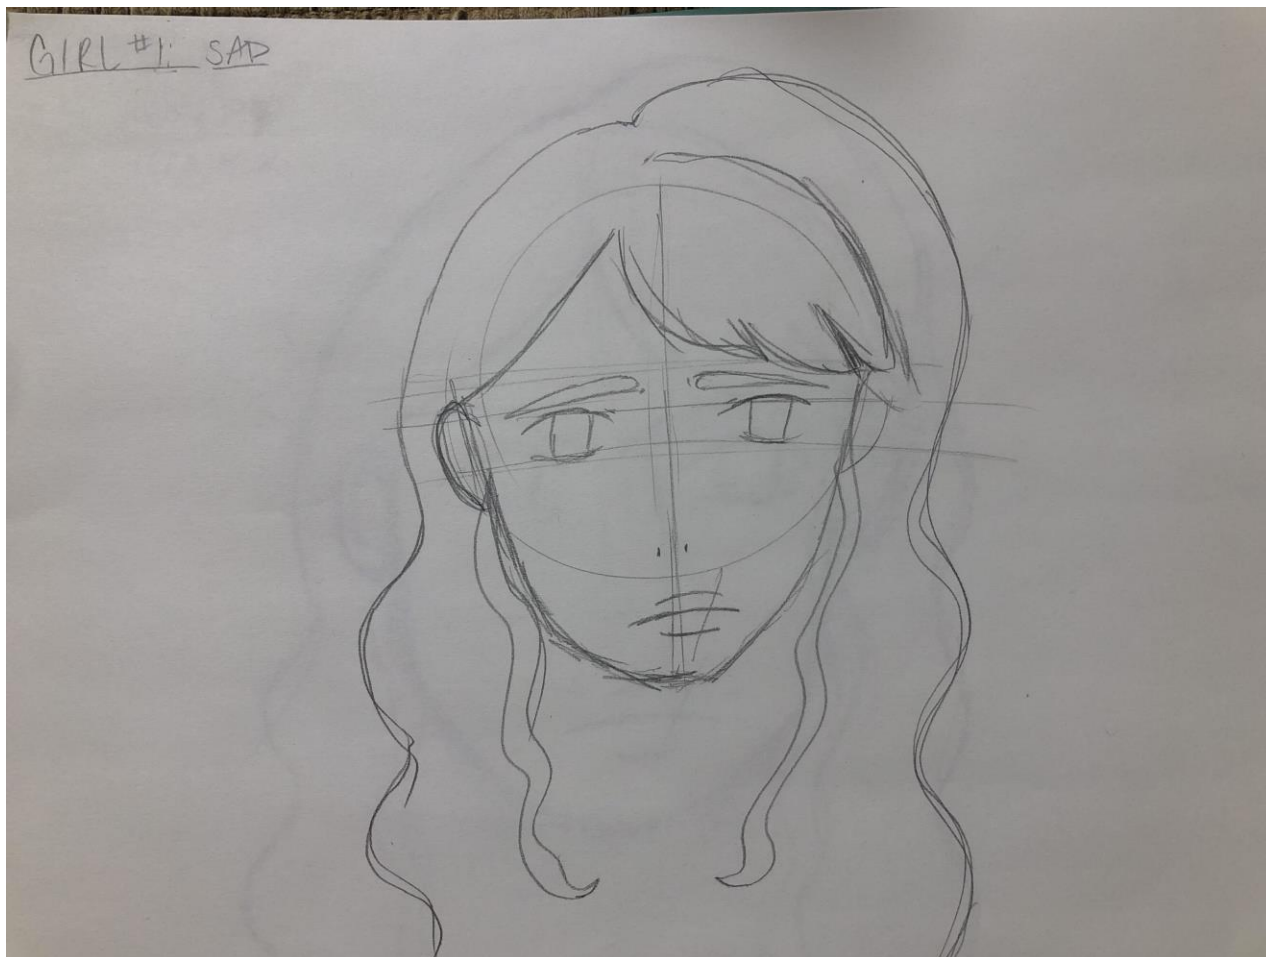

# Small update for Girl #1:

Girl #1: MAD  
JAN 14 1080 x 1900  
1920 x 1080

GIRL #1 : SHOCK/SUPRISED

IP: Need to be in digital for emotes and then full body scale of her and other characters.

# The Victim is introduced.

OMORI STYLE  
↳ w/ dangaronpa coloring

# Full Body Scale

Protagonist by Shania Velasquez