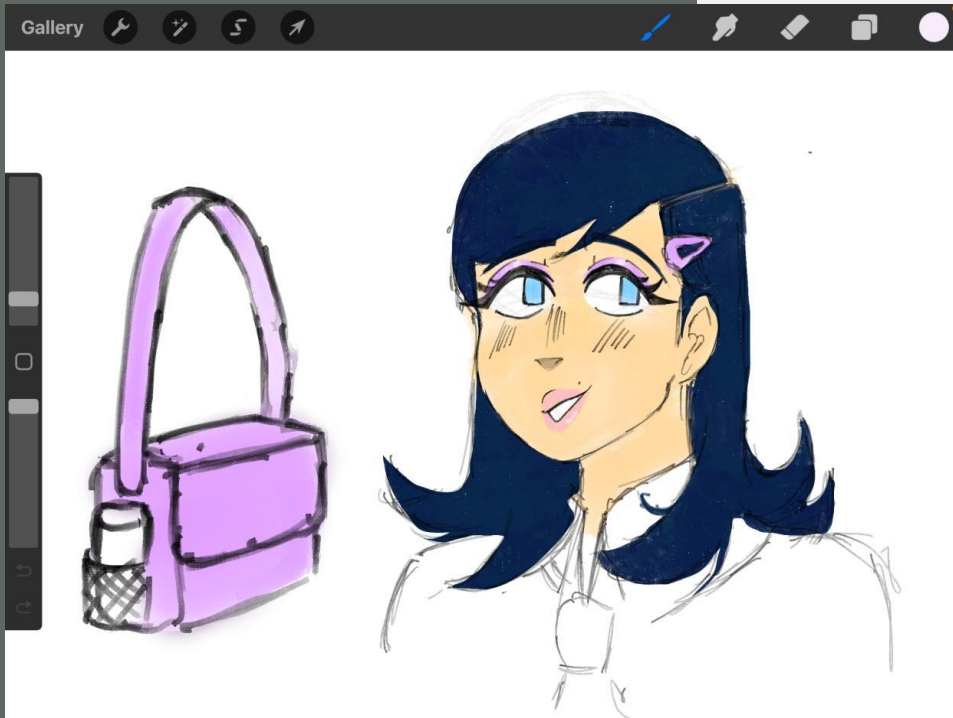

# Sketch #1

Artist: Cely and Shaina

- Skin color can be anything (except for abnormal colors like green, blue, red, etc.)
- Main character design can be designed freely -Hairstyle can be anything -  
School Uniform (Universal)
- Everyone wears a uniform. Dark blue button up shirt with matching color pants.
- Character #1: Female brown eyes, scar on lip, and tired looking brown eyes.
- Character #2: Male with Green eyes, wheelchair bound, and black hair.
- Character #3: Male with green eyes, black hair and brothers with Character #2, so they look similar.
- Character #4: Female with Blue eyes, dark blue hair, and always carrying a purple bag.

-Character #1: Female brown eyes, scar on lip, and tired looking brown eyes

Character #2: Male with Green eyes, wheelchair bound, and black hair.

Character #3: Male with green eyes, black hair and brothers with Character #2, so they look similar.

- Character #4: Female with Blue eyes, dark blue hair, and always carrying a purple bag.

Cont.