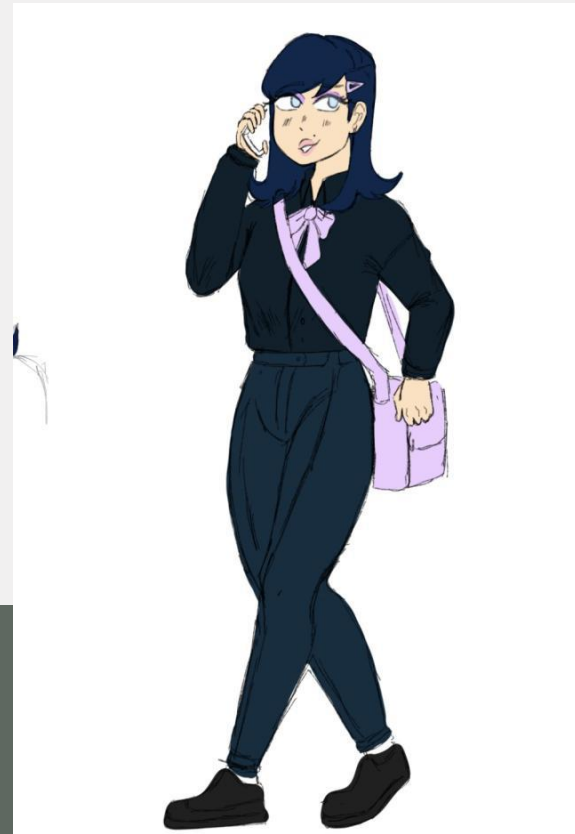

# Sketch #1

Artist: Cely and Shaina

- Skin color can be anything (except for abnormal colors like green, blue, red, etc.)
- Main character design can be designed freely -Hairstyle can be anything -  
School Uniform (Universal)
- Everyone wears a uniform. Dark blue button up shirt with matching color pants.
- Character #1: Female brown eyes, scar on lip, and tired looking brown eyes.
- Character #2: Male with Green eyes, wheelchair bound, and black hair.
- Character #3: Male with green eyes, black hair and brothers with Character #2, so they look similar.
- Character #4: Female with Blue eyes, dark blue hair, and always carrying a purple bag.

-Character #1: Female brown eyes, scar on lip, and tired looking brown eyes

Character #2: Male with Green eyes, wheelchair bound, and black hair.

Character #3: Male with green eyes, black hair and brothers with Character #2, so they look similar.

- Character #4: Female with Blue eyes, dark blue hair, and always carrying a purple bag.

Cont.