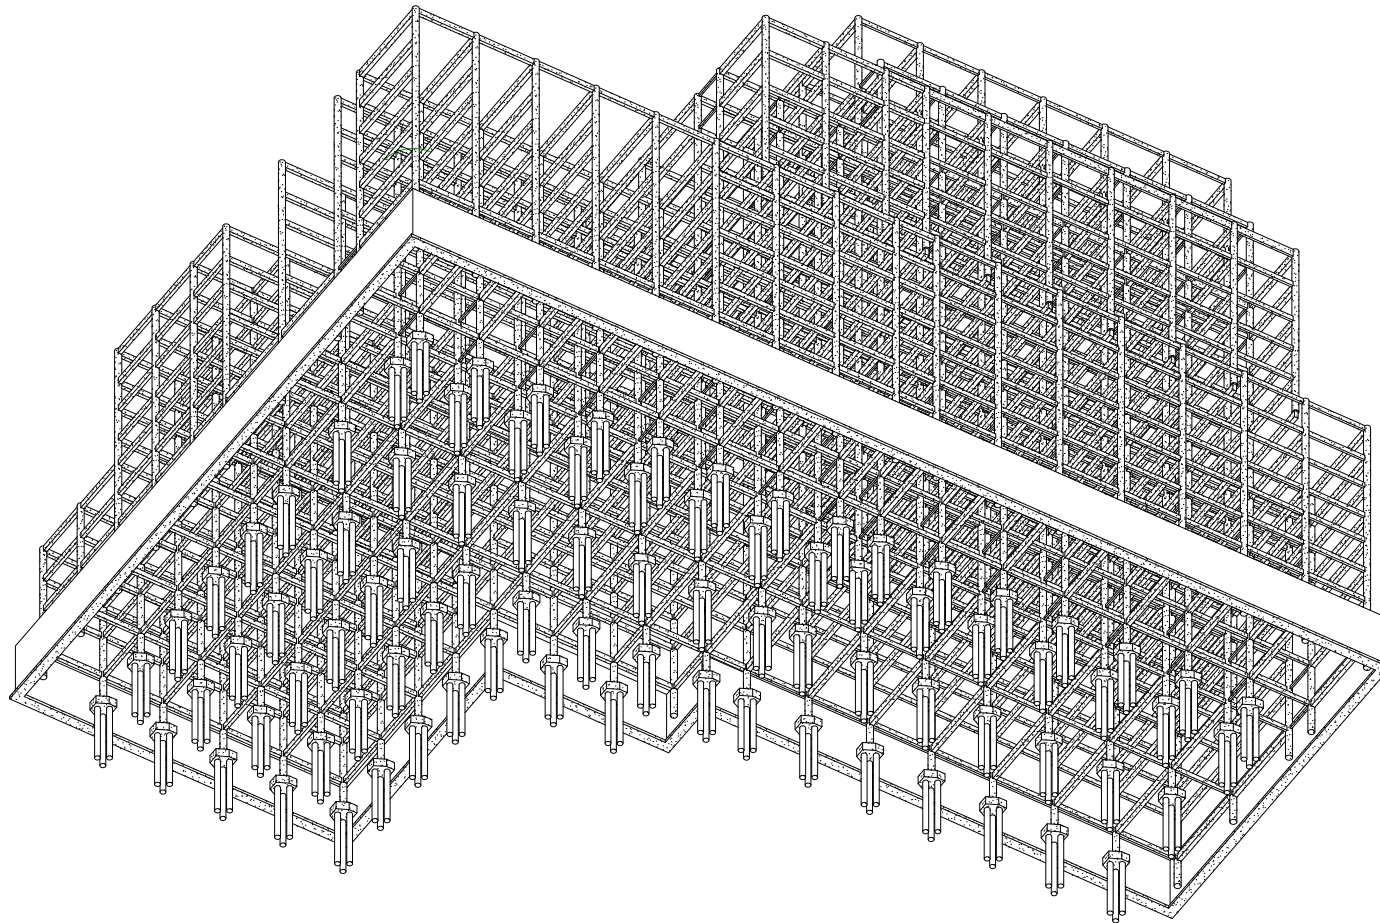

.trillium group.  
ARCHITECTS

LOCATION PLAN/SECTION  
285 JAY STREET BROOKLYN NY, 11201  
CITY TECH ACADEMIC COMPLEX

PROJECT TEAM:

DRAWN BY: Author  
CHECKED BY: Checker

A101

10/3/2013 3:25:54 PM

1 (3D)

.trillium group.

SMALL SCALE GREEN SOLUTIONS

1 Callout of Level 02  
1/16" = 1'-0"

LOCATION PLAN/SECTION  
 285 JAY STREET BROOKLYN NY, 11201  
 CITY TECH ACADEMIC COMPLEX

PROJECT TEAM:

DRAWN BY: Author

CHECKED BY: Checker

1/16" = 1'-0"

A102

10/3/2013 3:46:53 PM