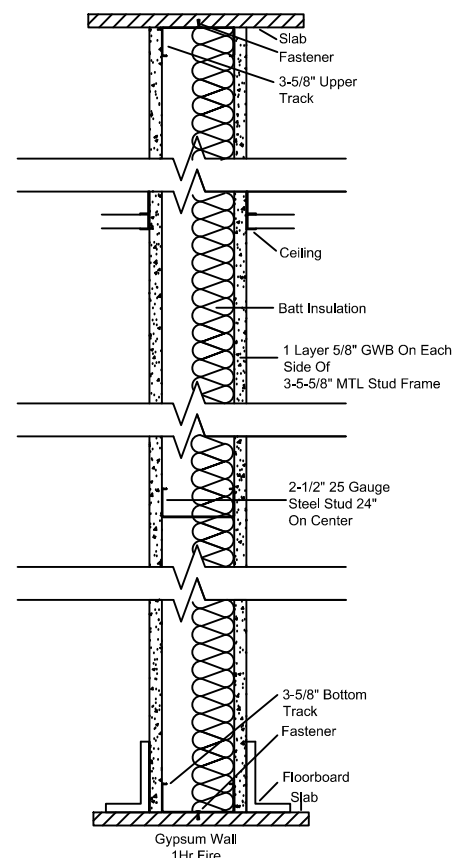

285 Jay Street
Brooklyn
New York, 11201

NO.	DESCRIPTION	DATE

Partition Wall

Project Number 1

Date 2/20/14

Drawn By Guanlin Du

Professor Name P.King

A-400

Scale: 2-1/2" = 1'-0"