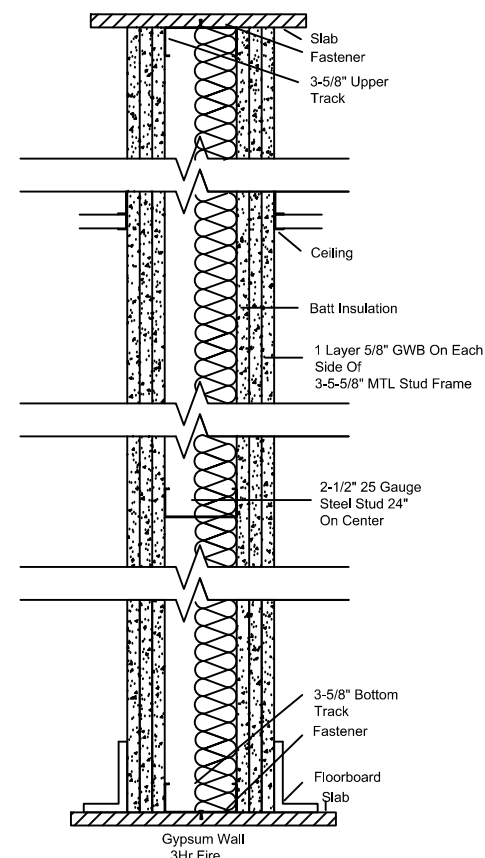

285 Jay Street
Brooklyn
New York, 11201

NO.	DESCRIPTION	DATE

Partition Wall

Project Number 1

Date 2/20/14

Drawn By Guanlin Du

Professor Name P.King

A-400

Scale: 2-1/2" = 1'-0"