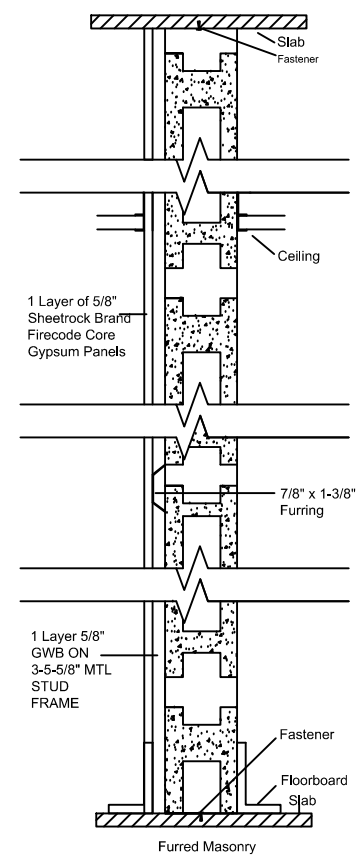

285 Jay Street
Brooklyn
New York, 11201

NO.	DESCRIPTION	DATE

Partition Wall

Project Number 1

Date 2/20/14

Drawn By Guanlin Du

Professor Name P.King

A-400

Scale: 2-1/2" = 1'-0"