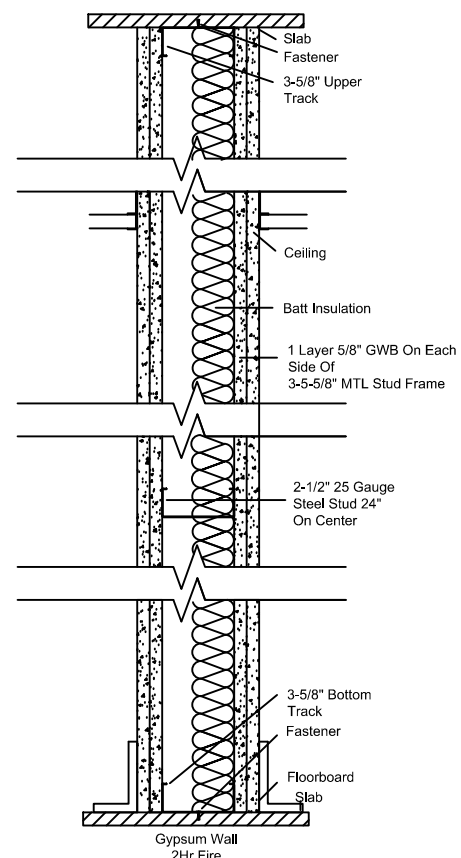

285 Jay Street
Brooklyn
New York, 11201

NO.	DESCRIPTION	DATE

Partition Wall

Project Number 1

Date 2/20/14

Drawn By Guanlin Du

Professor Name P.King

A-400

Scale: 2-1/2" = 1'-0"