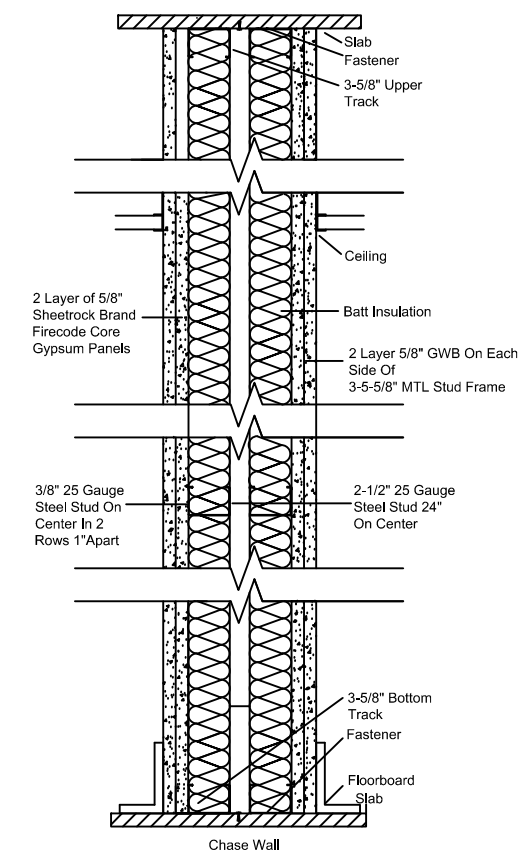

285 Jay Street
Brooklyn
New York, 11201

NO.	DESCRIPTION	DATE

Partition Wall

Project Number 1

Date 2/20/14

Drawn By Guanlin Du

Professor Name P.King

A-400

Scale: 2-1/2" = 1'-0"