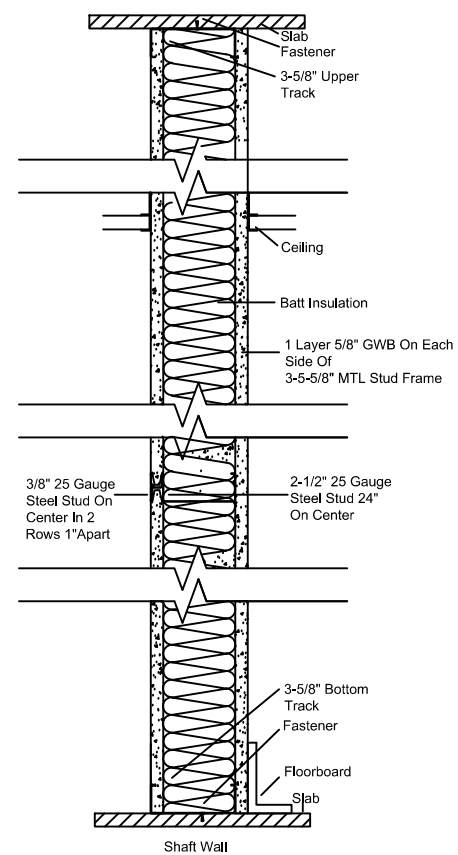

285 Jay Street
Brooklyn
New York, 11201

NO.	DESCRIPTION	DATE

Partition Wall

Project Number 1

Date 2/20/14

Drawn By Guanlin Du

Professor Name P.King

A-400

Scale: 2-1/2" = 1'-0"