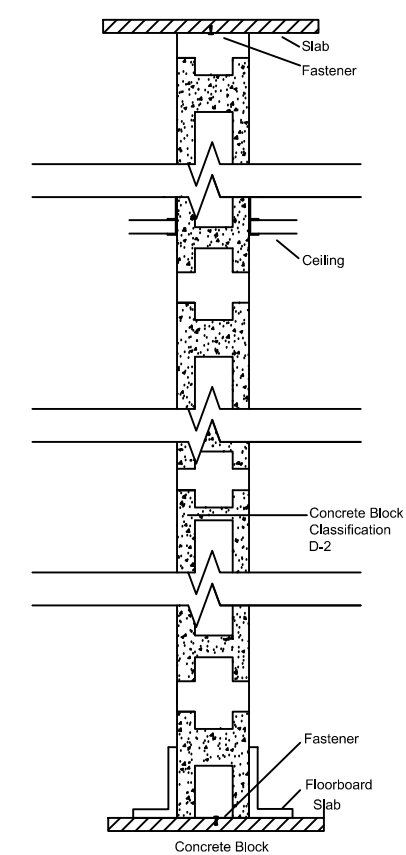

285 Jay Street
Brooklyn
New York, 11201

NO.	DESCRIPTION	DATE

Partition Wall

Project Number 1

Date 2/20/14

Drawn By Guanlin Du

Professor Name P.King

A-400

Scale: 2-1/2" = 1'-0"