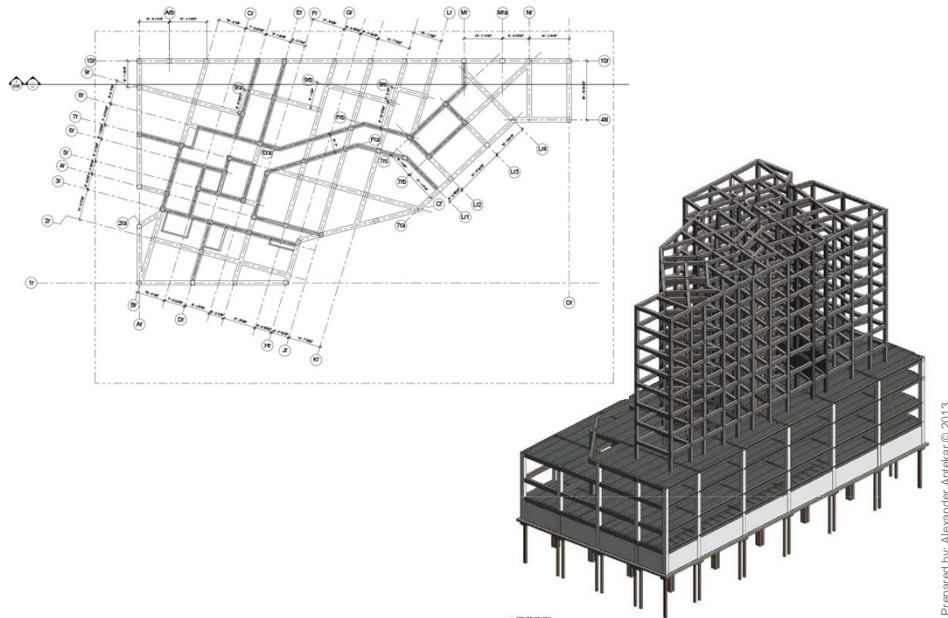

Student team structural presentations