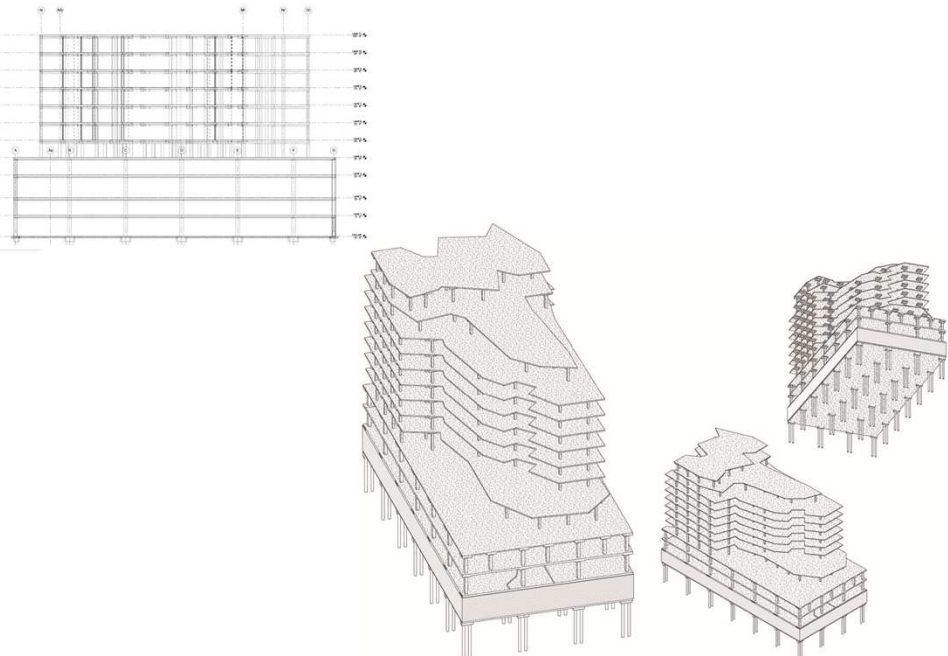

Student team structural presentations