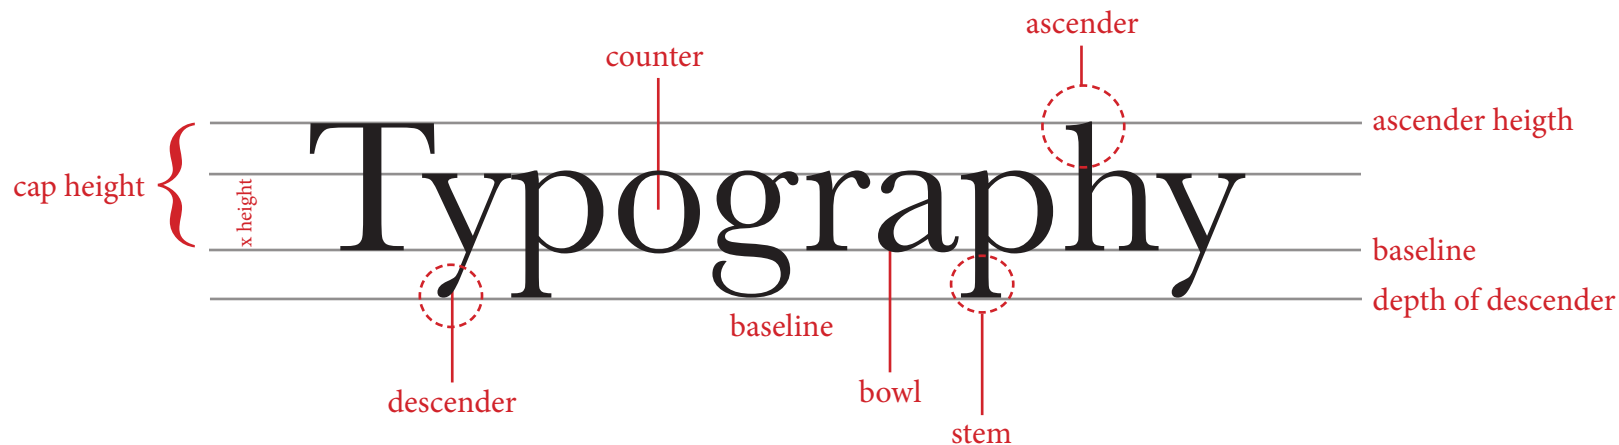

# TYPE ANATOMY

by brianna salomon

Bodoni 72 23pt

Arial Black 23pt

SF Colligate 23pt

I am excited **to go TO PARIS**

Bradley Hand 23pt

Alfa Slab One 23pt