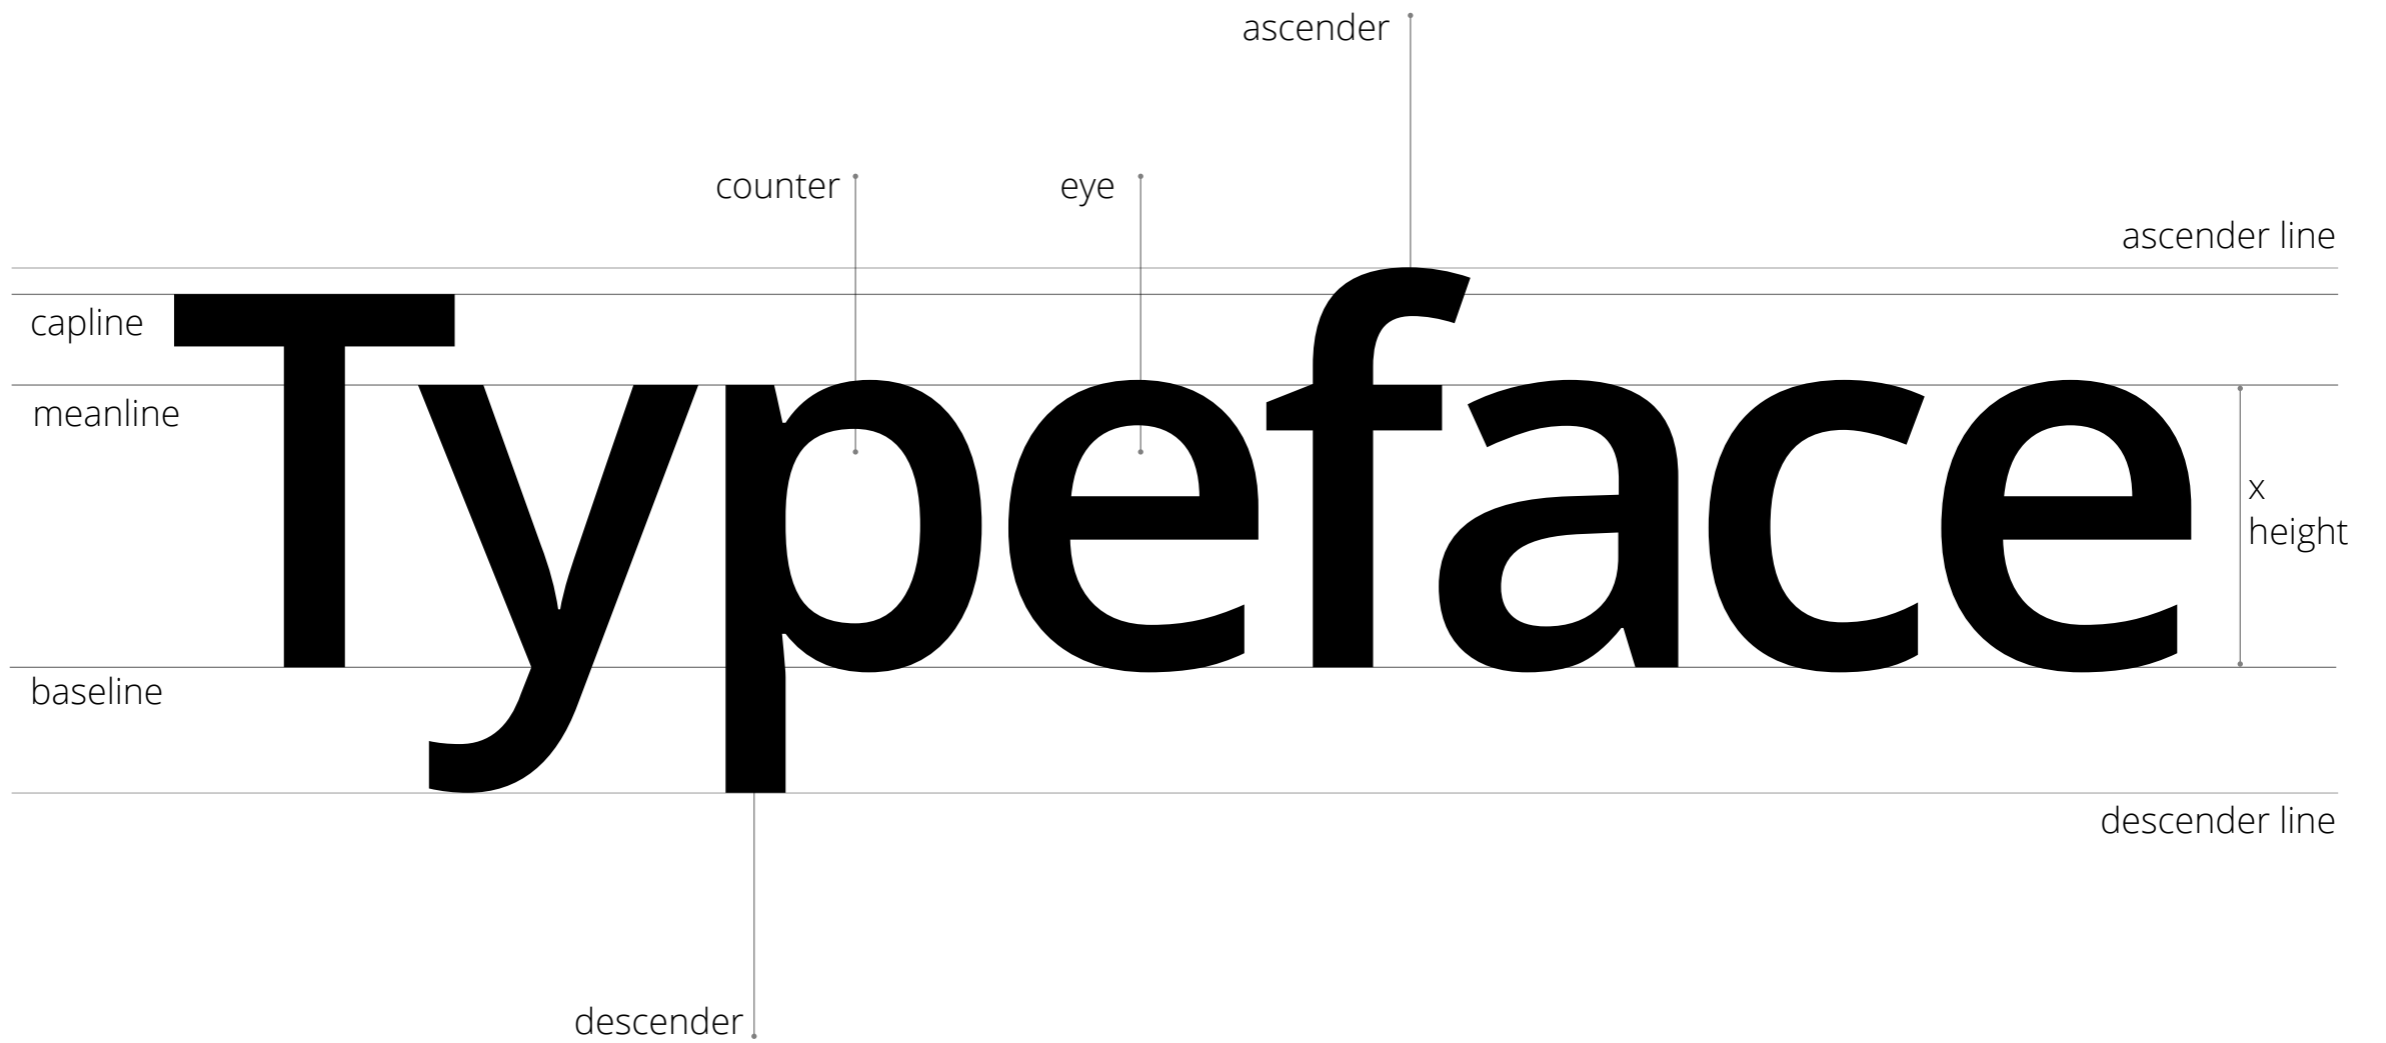

# Quick Reference: Anatomy of Type

Communication Design  
COMD1127 Type & Media

A large, bold, black serif capital letter 'A' with a classic, slightly flared design.

Capital  
Majuscule  
Upper Case

A large, bold, black serif lowercase letter 'a' with a classic, slightly flared design.

Minuscule  
Lower Case

A large, bold, black italicized lowercase letter 'a' with a classic, slightly flared design.

italic lower case