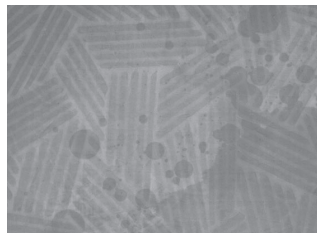

# Textures by Bryan Ramirez

Black Rectangle with rev letter

Texture 1 Greyscale low contrast

Texture 1 Color high contrast

Texture 2 Greyscale low contrast

Texture 2 Color high contrast

Texture 3 Greyscale low contrast

Texture 3 Color high contrast

Bold letter with Texture inside

Textures overlayed (color)

Overlayed textures (Grayscale)