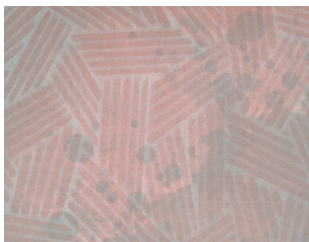

# Textures by Bryan Ramirez

Black Rectangle with rev letter

Texture 1 Greyscale low contrast

Texture 1 Color high contrast

Texture 2 Greyscale low contrast

Texture 2 Color high contrast

Texture 3 Greyscale low contrast

Texture 3 Color high contrast

Bold letter with Texture inside

Textures overlayed (color)

Overlayed textures (Grayscale)