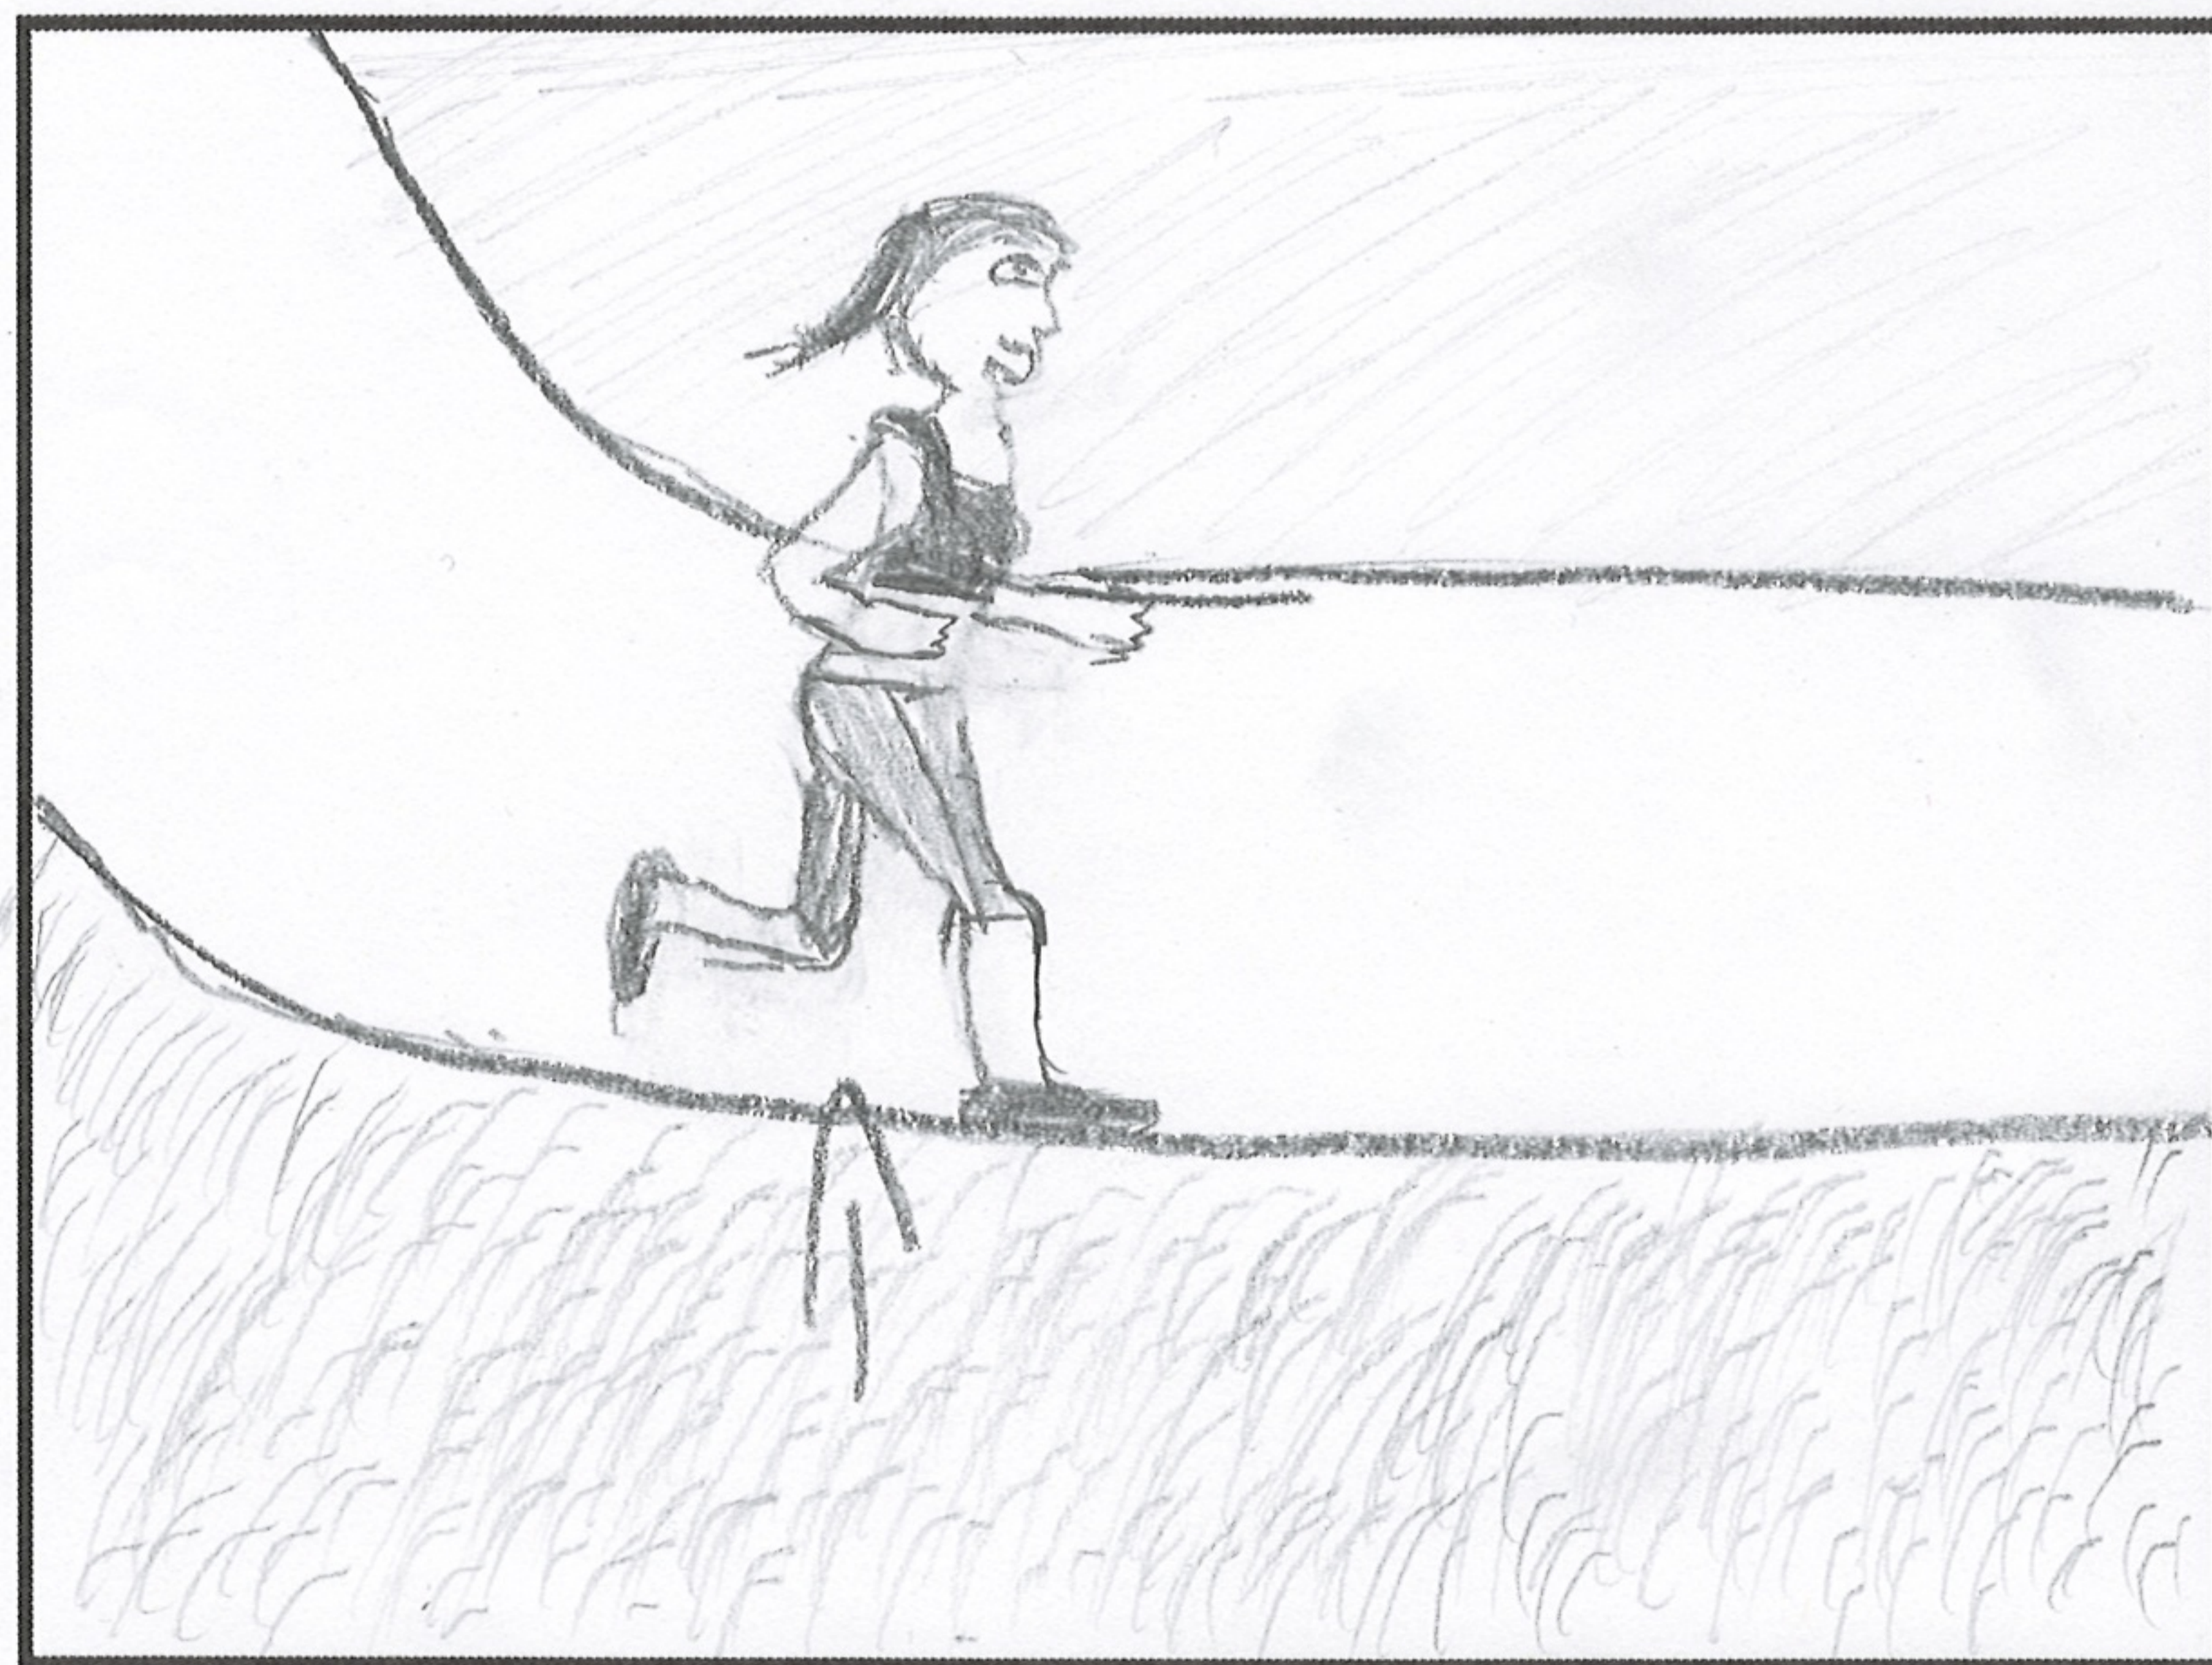

Scene: 1
Panel: 2

Extremely long Birds eye view shot - showing an aerial view of the sail boat pond in central park, and surrounding paths.

Scene: 1
Panel: 2

Move to eye level -
Dolly in on the jogger

Scene: 1
Panel: 3

Track the jogger from behind.