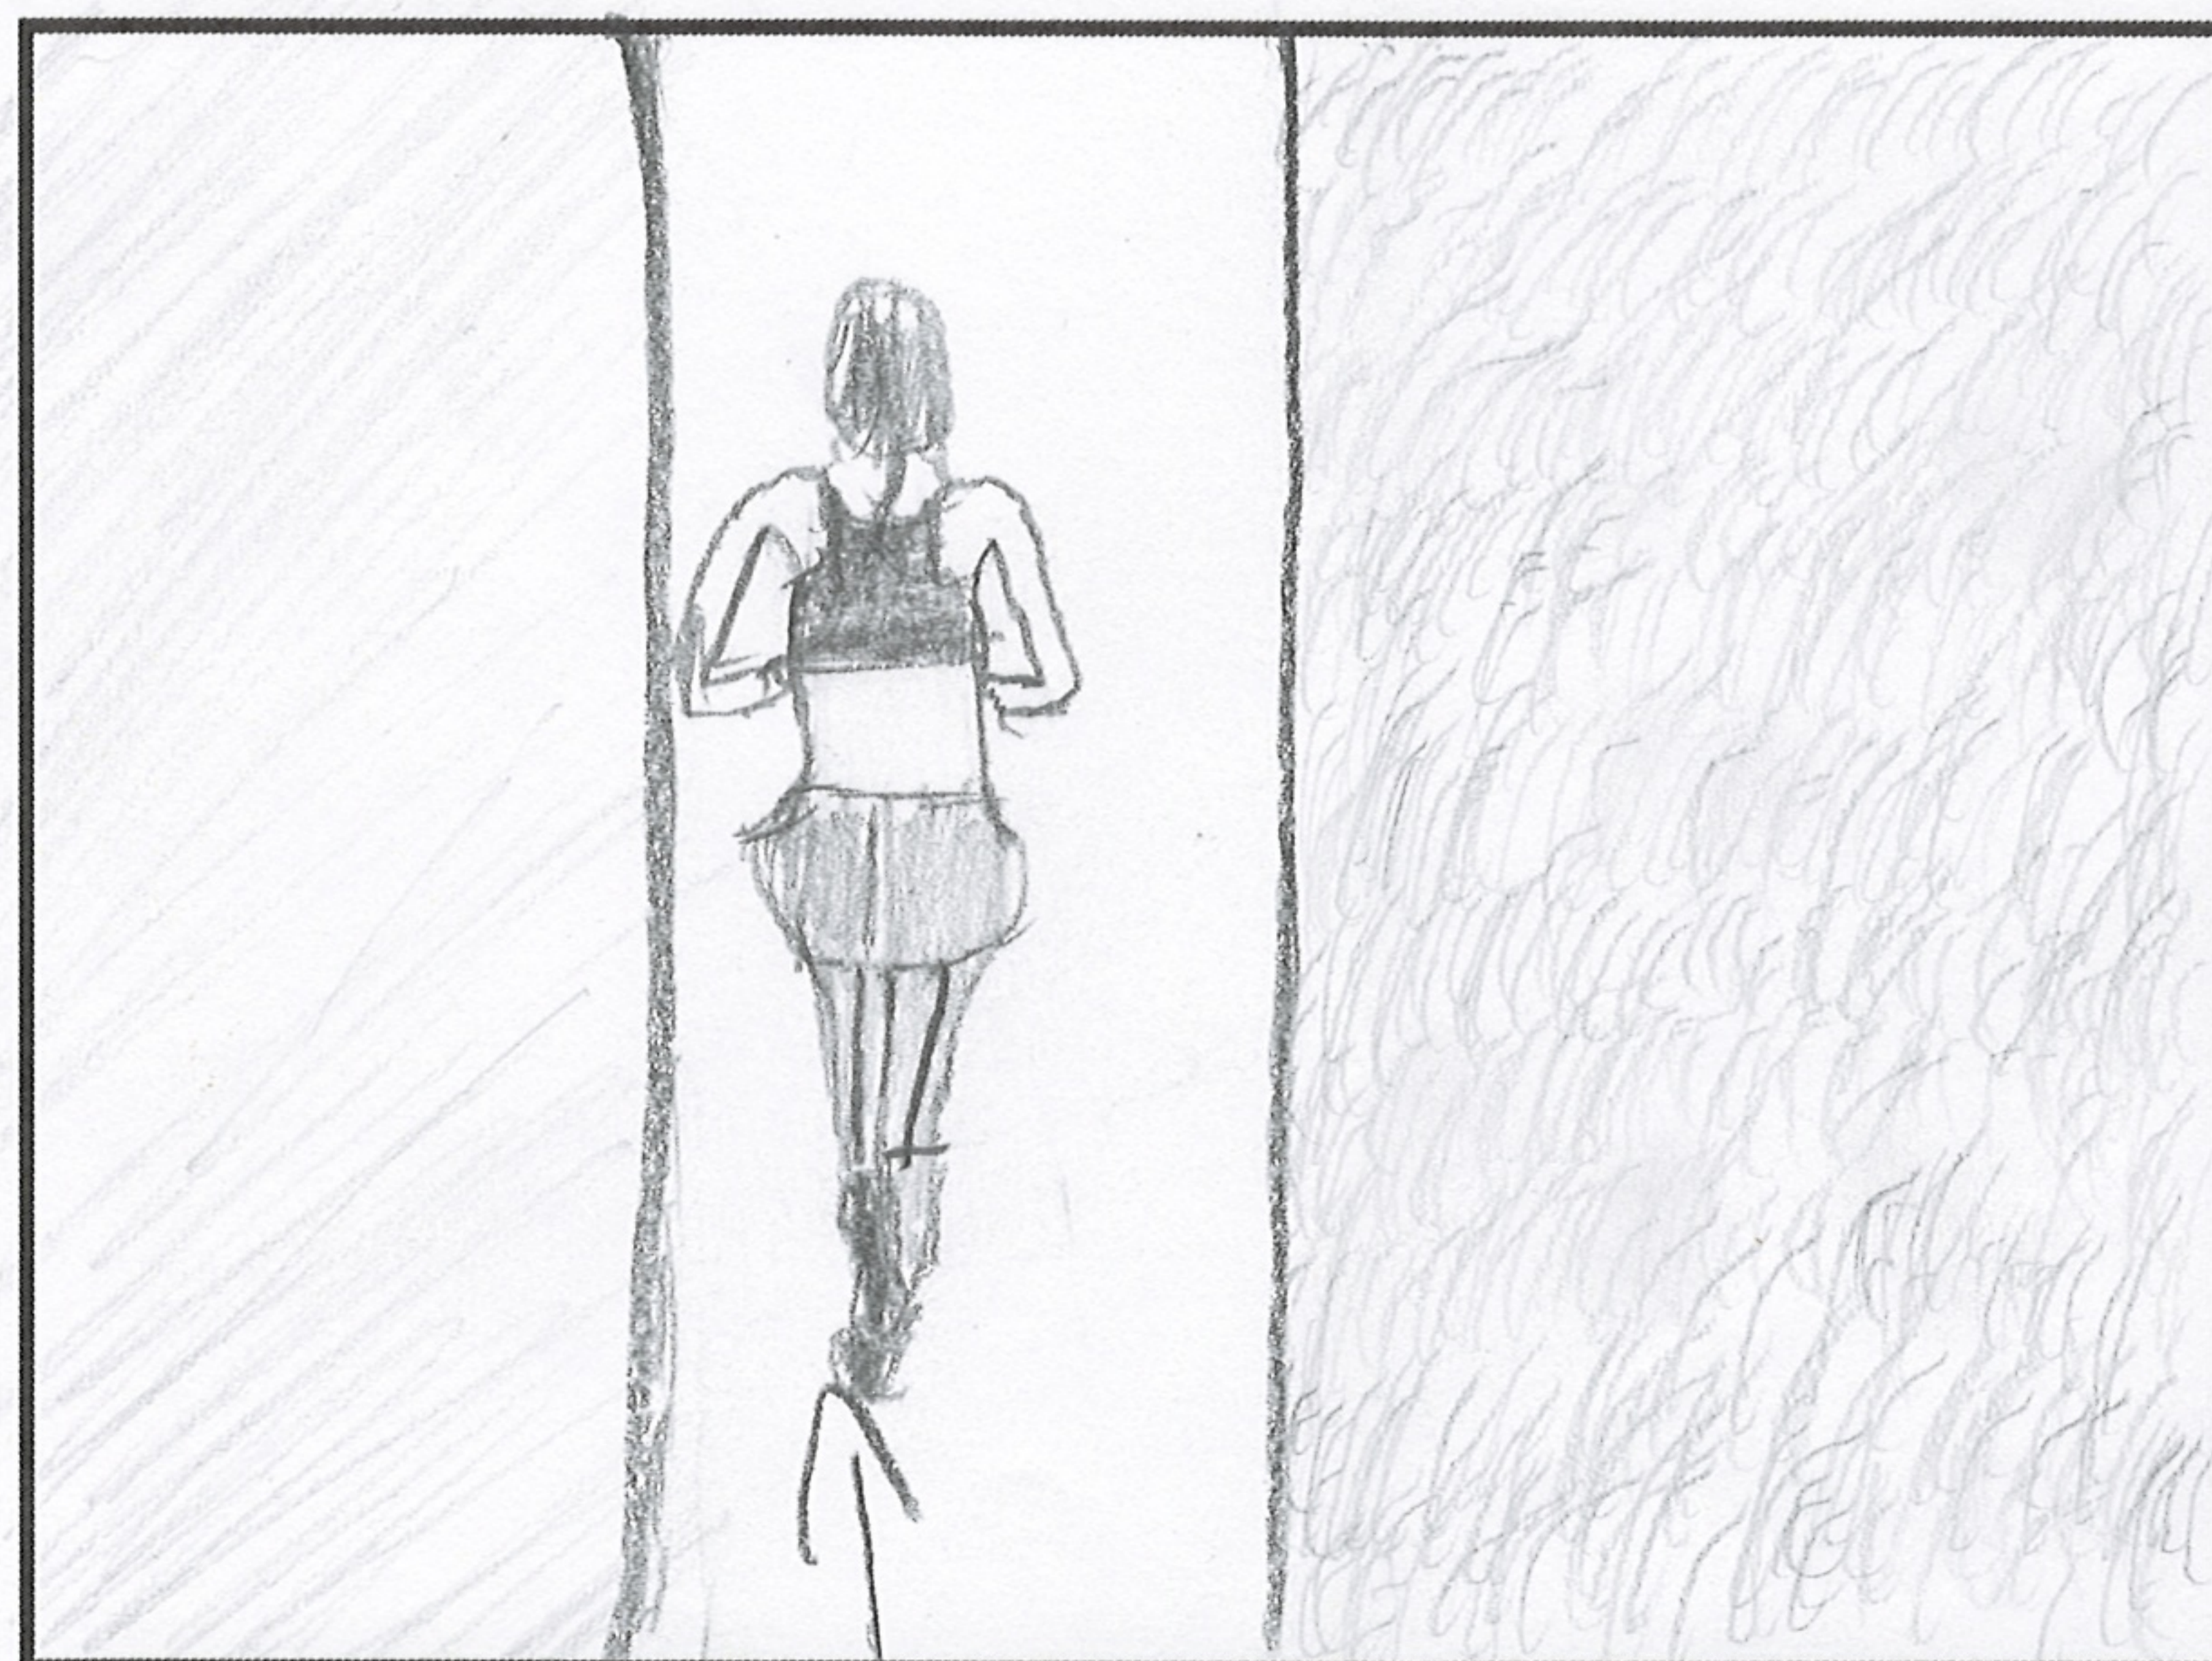

Scene: 1
Panel: 2

Extremely long Birds eye view shot - showing an aerial view of the sail boat pond in central park, and surrounding paths.

Scene: 1
Panel: 2

Move to eye level -
Dolly in on the jogger

Scene: 1
Panel: 3

Track the jogger from behind.