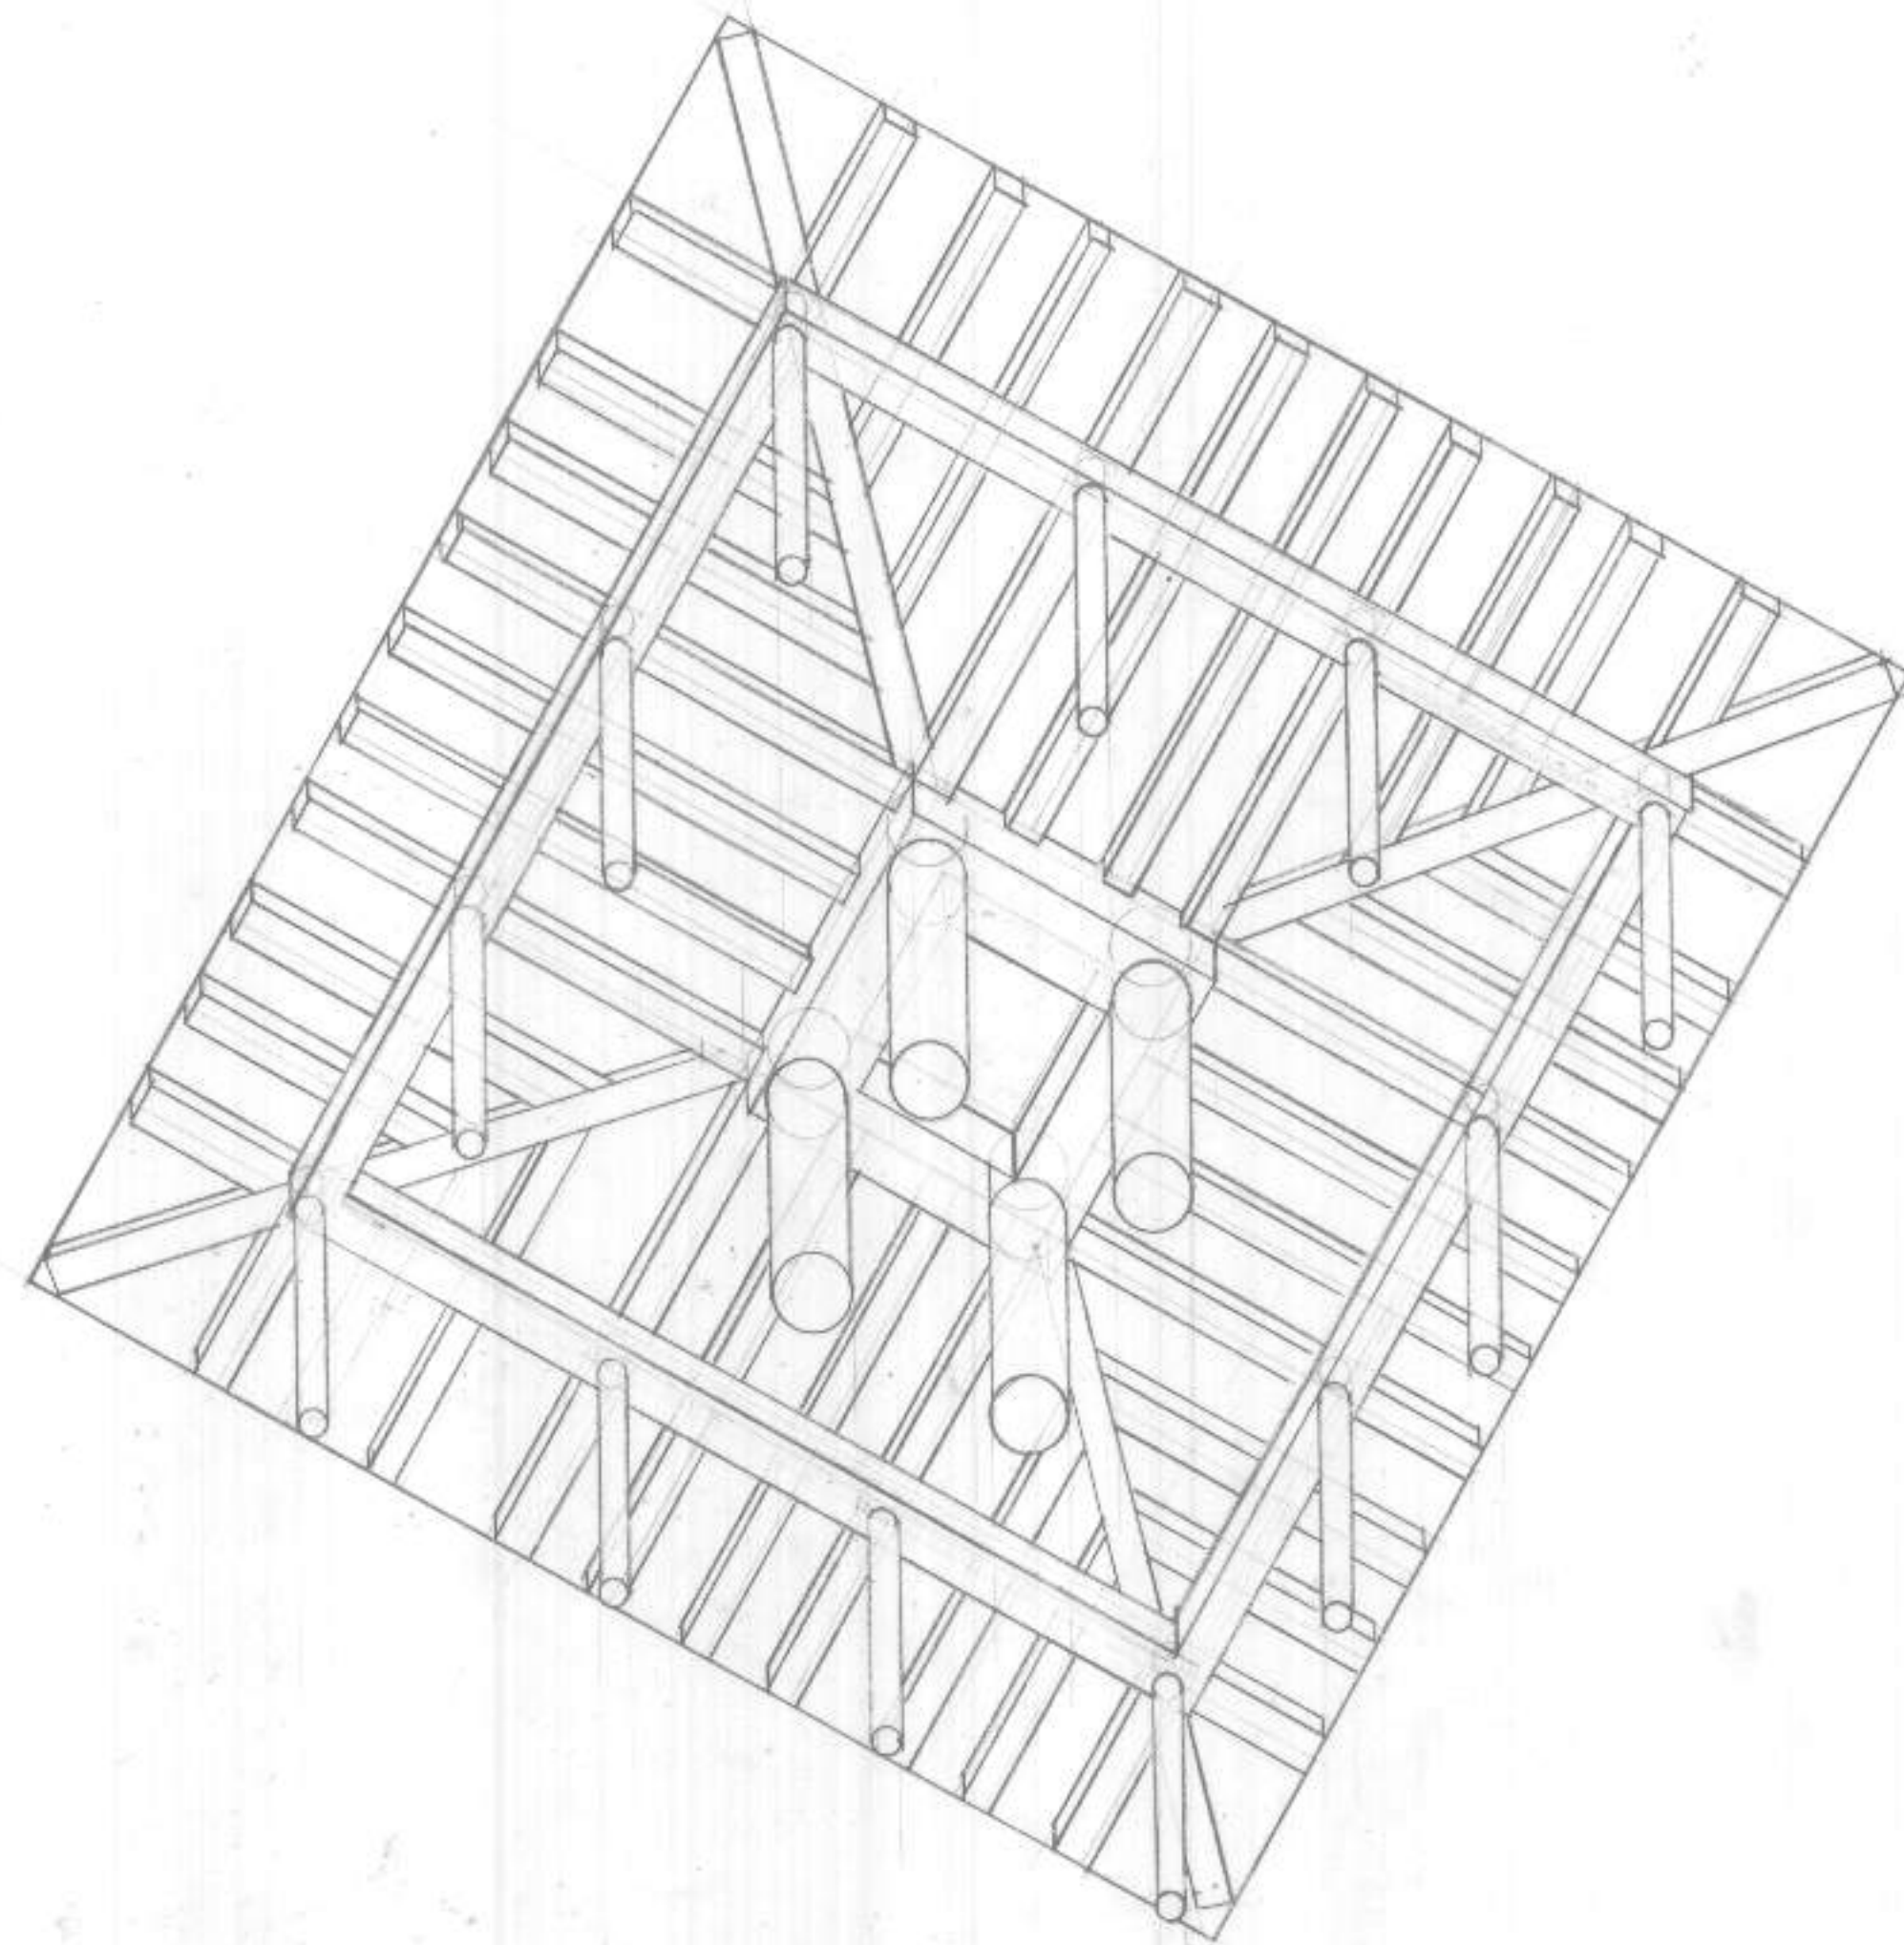

BIRD'S EYE AXON

WORM'S EYE AXON

PROJECT: AXONS ARCH 1130 CITYTECH/PROFLOO/FALL 2016	
DWG TITLE: ASSIGNMENT 3	
DATE 10/28/16 PROJECT NO 3 DWG BY B.CHARDAYO CHK BY DWG NO.	
PAGE 2	