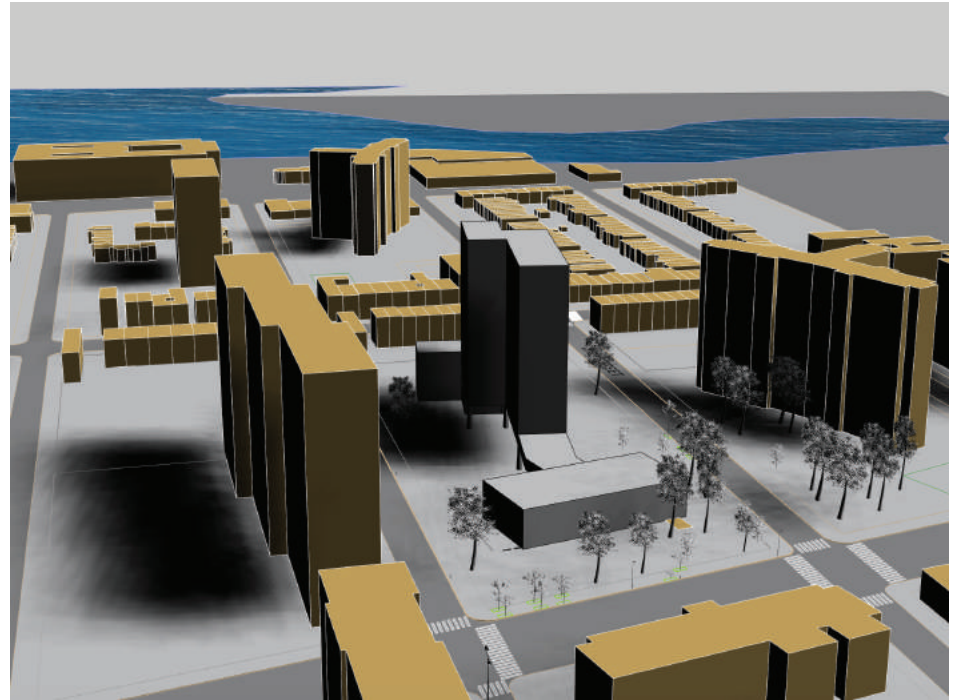

# Summer Wind

# Winter Wind

Summer Solstice  
9 AM

Summer Solstice  
9 AM

Summer Solstice  
4 PM

Summer Solstice  
4 PM

Winter Solstice  
12 PM

Winter Solstice  
12 PM

# Program

1- Community Center Building ( daycare, youth / teens activities, and afterschool program )  
2- Rain Gardens    3- Seating    4- Bike Stations