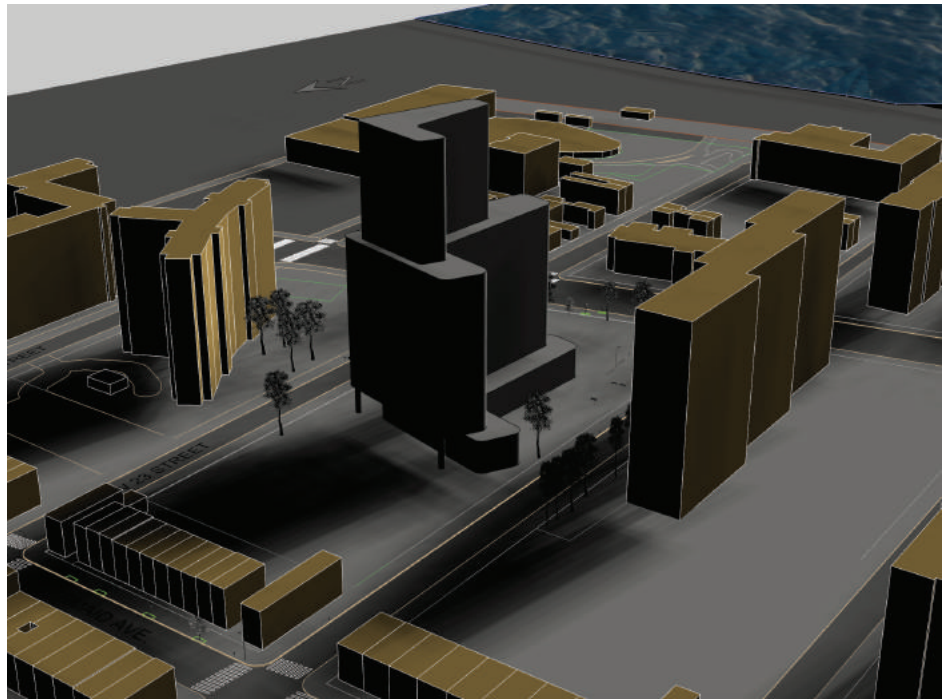

# Winter Wind

Summer Solstice  
9 AM

Summer Solstice  
9 AM

Summer Solstice  
4 PM

Summer Solstice  
4 PM

Winter Solstice  
12 PM

Winter Solstice  
12 PM

# Program

1- Community Center Building ( daycare, youth / teens activities, and afterschool program )  
2- Rain Gardens    3- Seating    4- Bike Stations