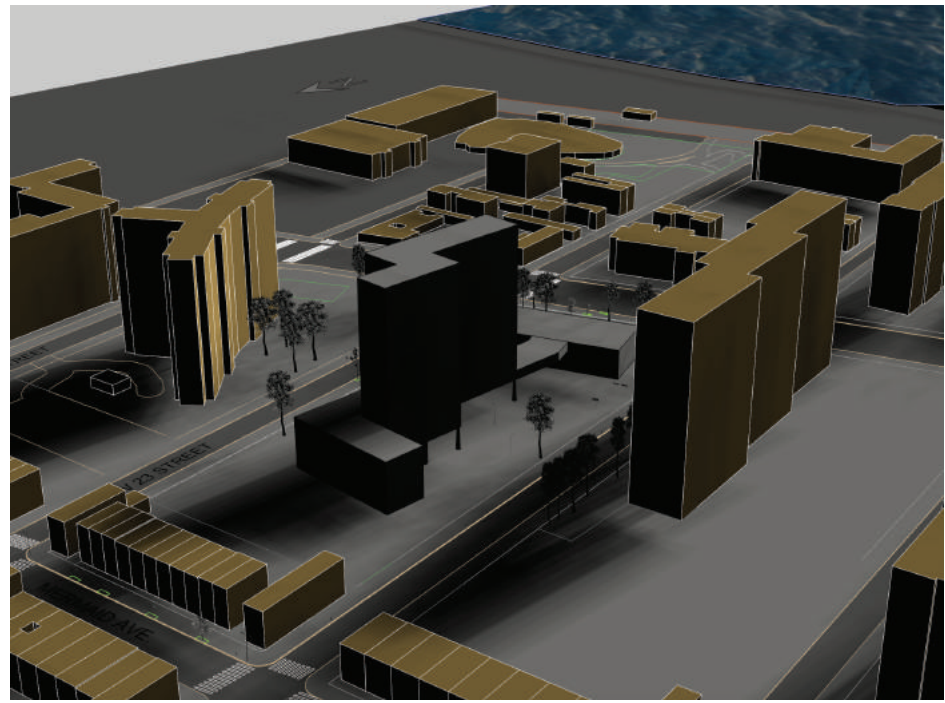

# Winter Wind

Summer Solstice  
9 AM

Summer Solstice  
9 AM

Summer Solstice  
4 PM

Summer Solstice  
4 PM

Winter Solstice  
12 PM

Winter Solstice  
12 PM

# Program

1- Community Center Building ( daycare, youth / teens activities, and afterschool program )  
2- Rain Gardens    3- Seating    4- Bike Stations