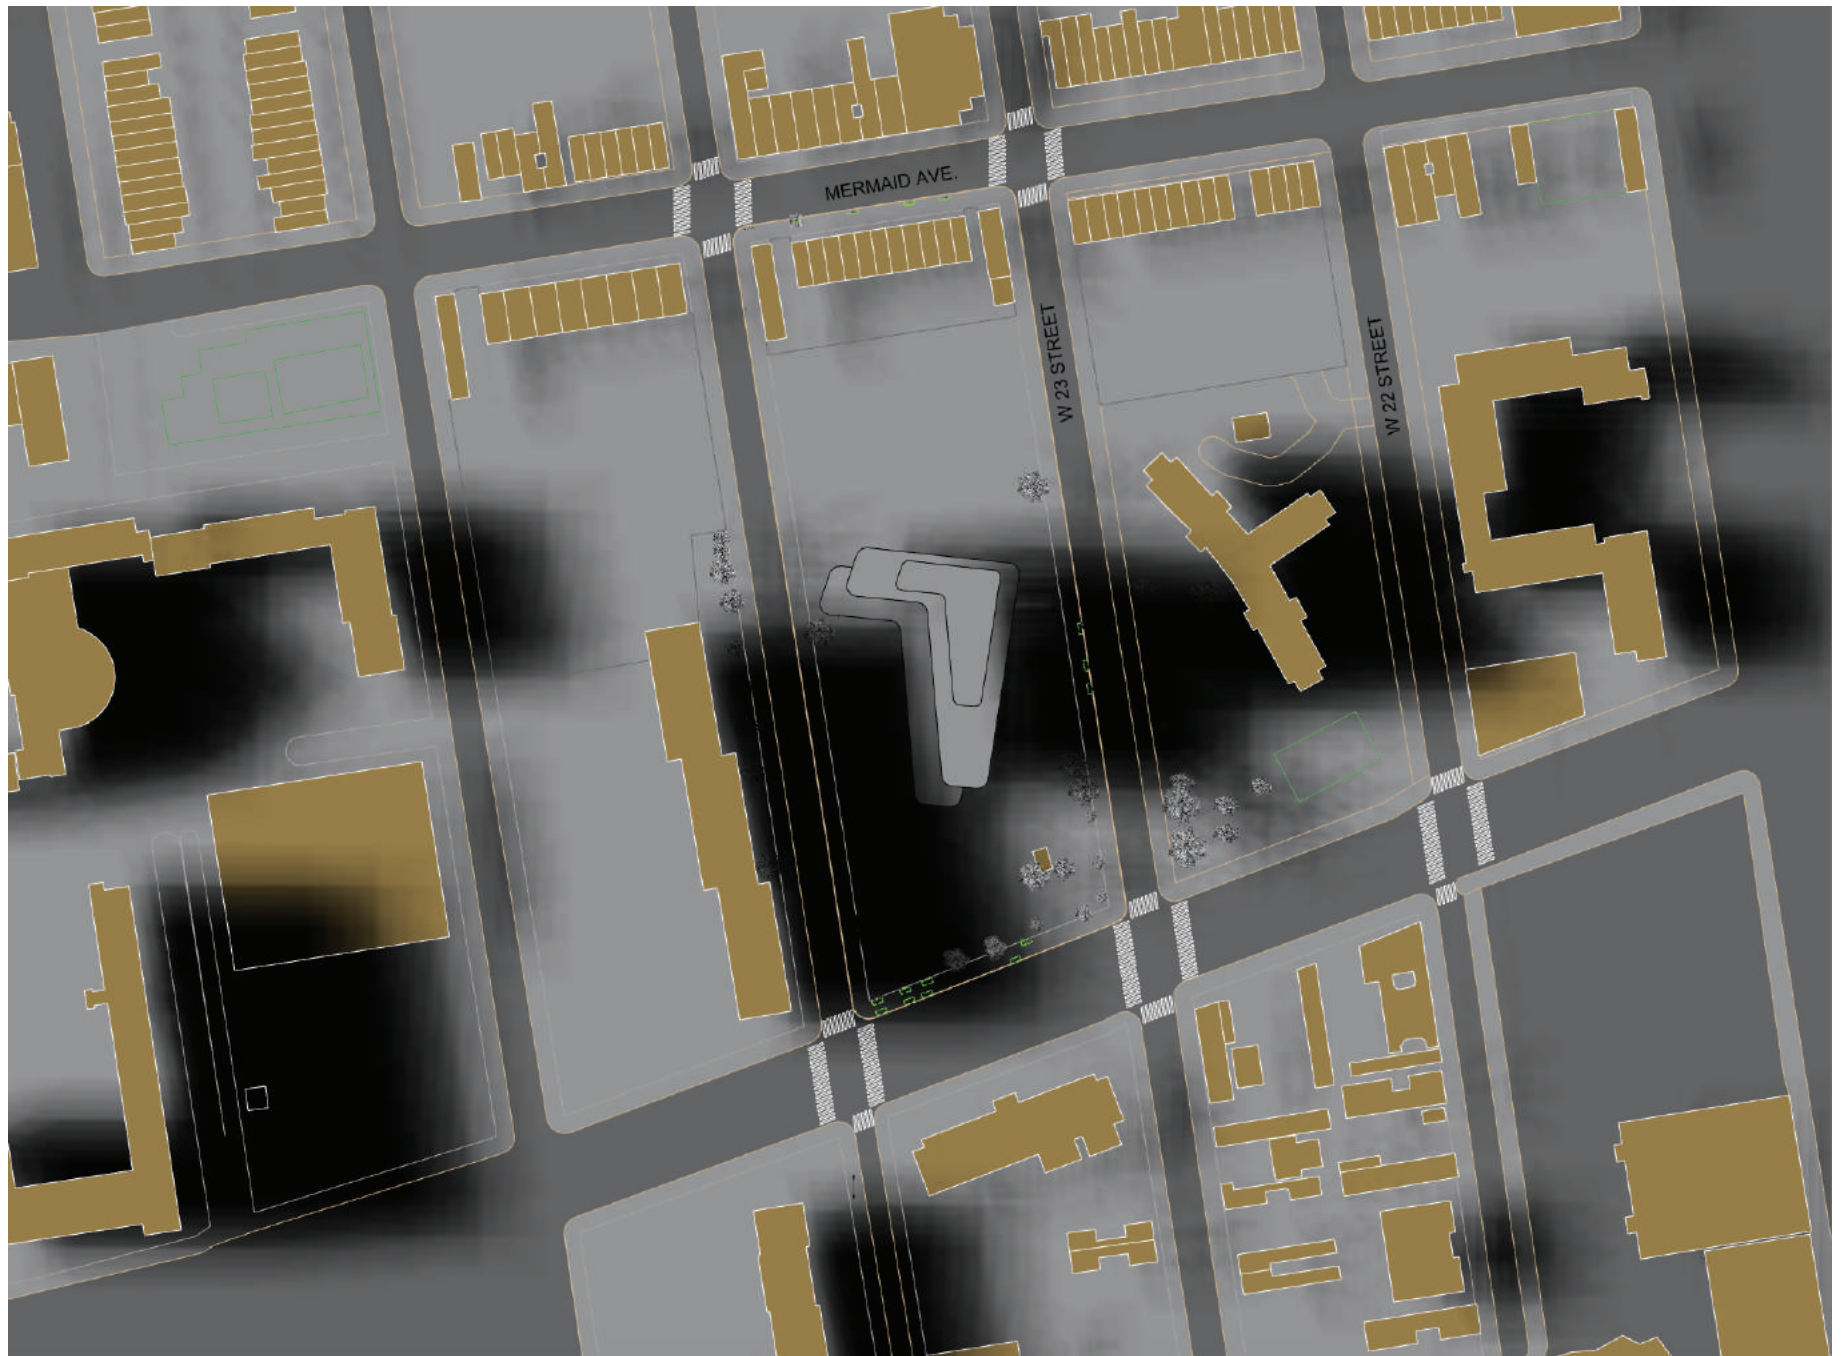

# Winter Wind

Summer Solstice  
9 AM

Summer Solstice  
9 AM

Summer Solstice  
4 PM

Summer Solstice  
4 PM

Winter Solstice  
12 PM

Winter Solstice  
12 PM