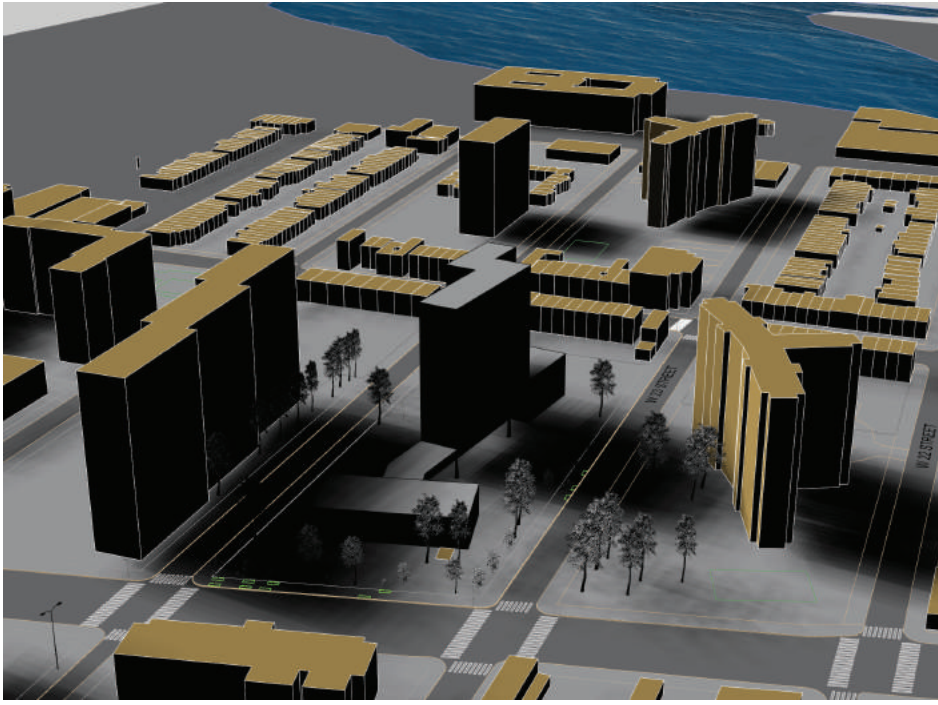

# Winter Wind

Summer Solstice  
9 AM

Summer Solstice  
9 AM

Summer Solstice  
4 PM

Summer Solstice  
4 PM

Winter Solstice  
12 PM

Winter Solstice  
12 PM

# Program

1- Community Center Building ( daycare, youth / teens activities, and afterschool program )  
2- Rain Gardens    3- Seating    4- Bike Stations