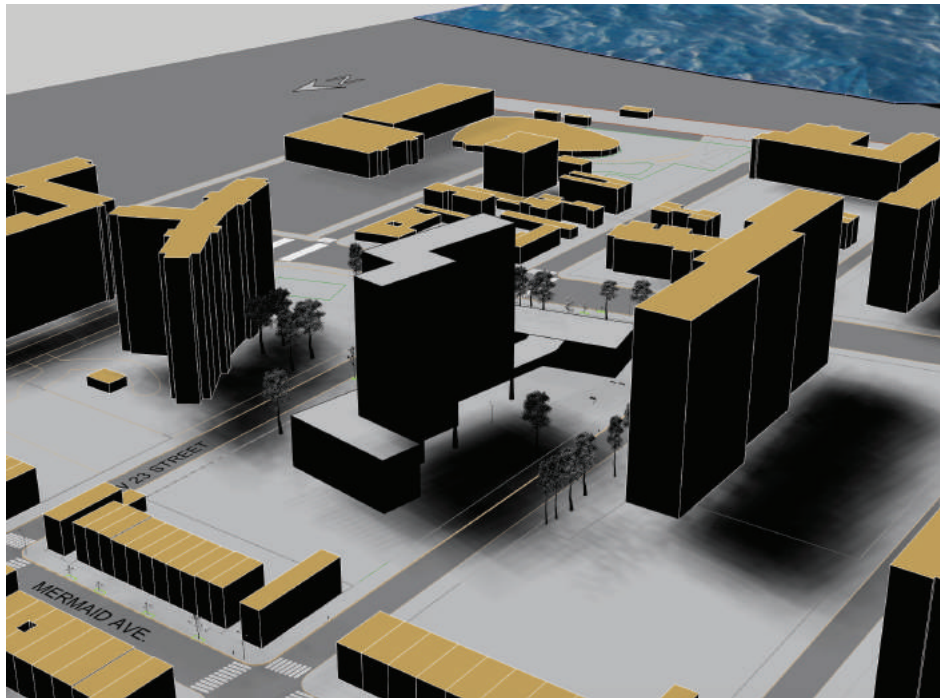

# Winter Wind

Summer Solstice  
9 AM

Summer Solstice  
9 AM

Summer Solstice  
4 PM

Summer Solstice  
4 PM

Winter Solstice  
12 PM

Winter Solstice  
12 PM

# Program

1- Community Center Building ( daycare, youth / teens activities, and afterschool program )  
2- Rain Gardens    3- Seating    4- Bike Stations