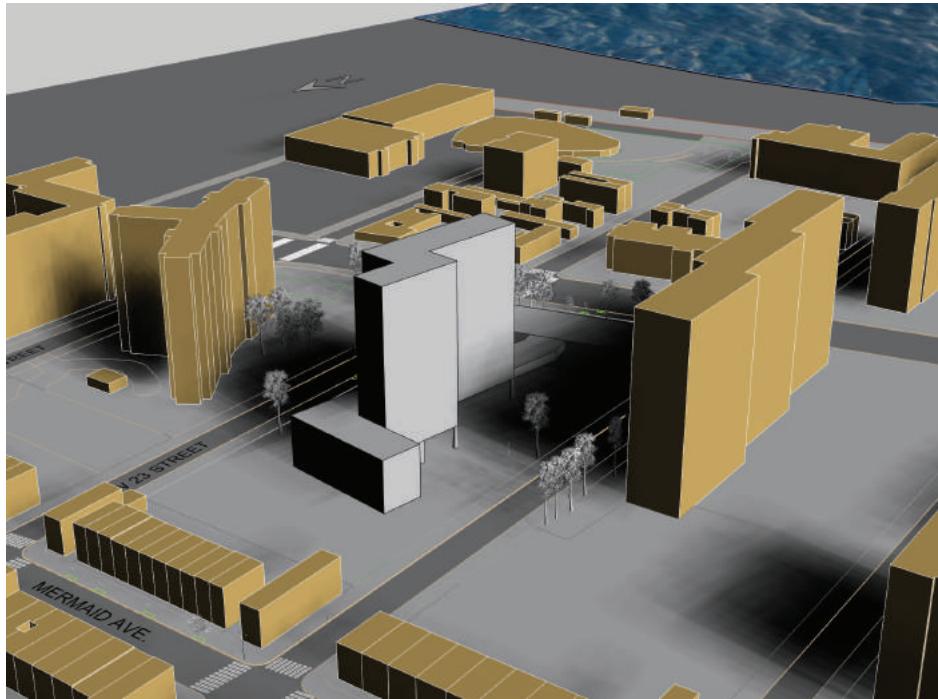

# Winter Wind

Summer Solstice  
9 AM

Summer Solstice  
9 AM

Summer Solstice  
4 PM

Summer Solstice  
4 PM

Winter Solstice  
12 PM

Winter Solstice  
12 PM

# Program

1- Community Center Building ( daycare, youth / teens activities, and afterschool program )  
2- Rain Gardens    3- Seating    4- Bike Stations