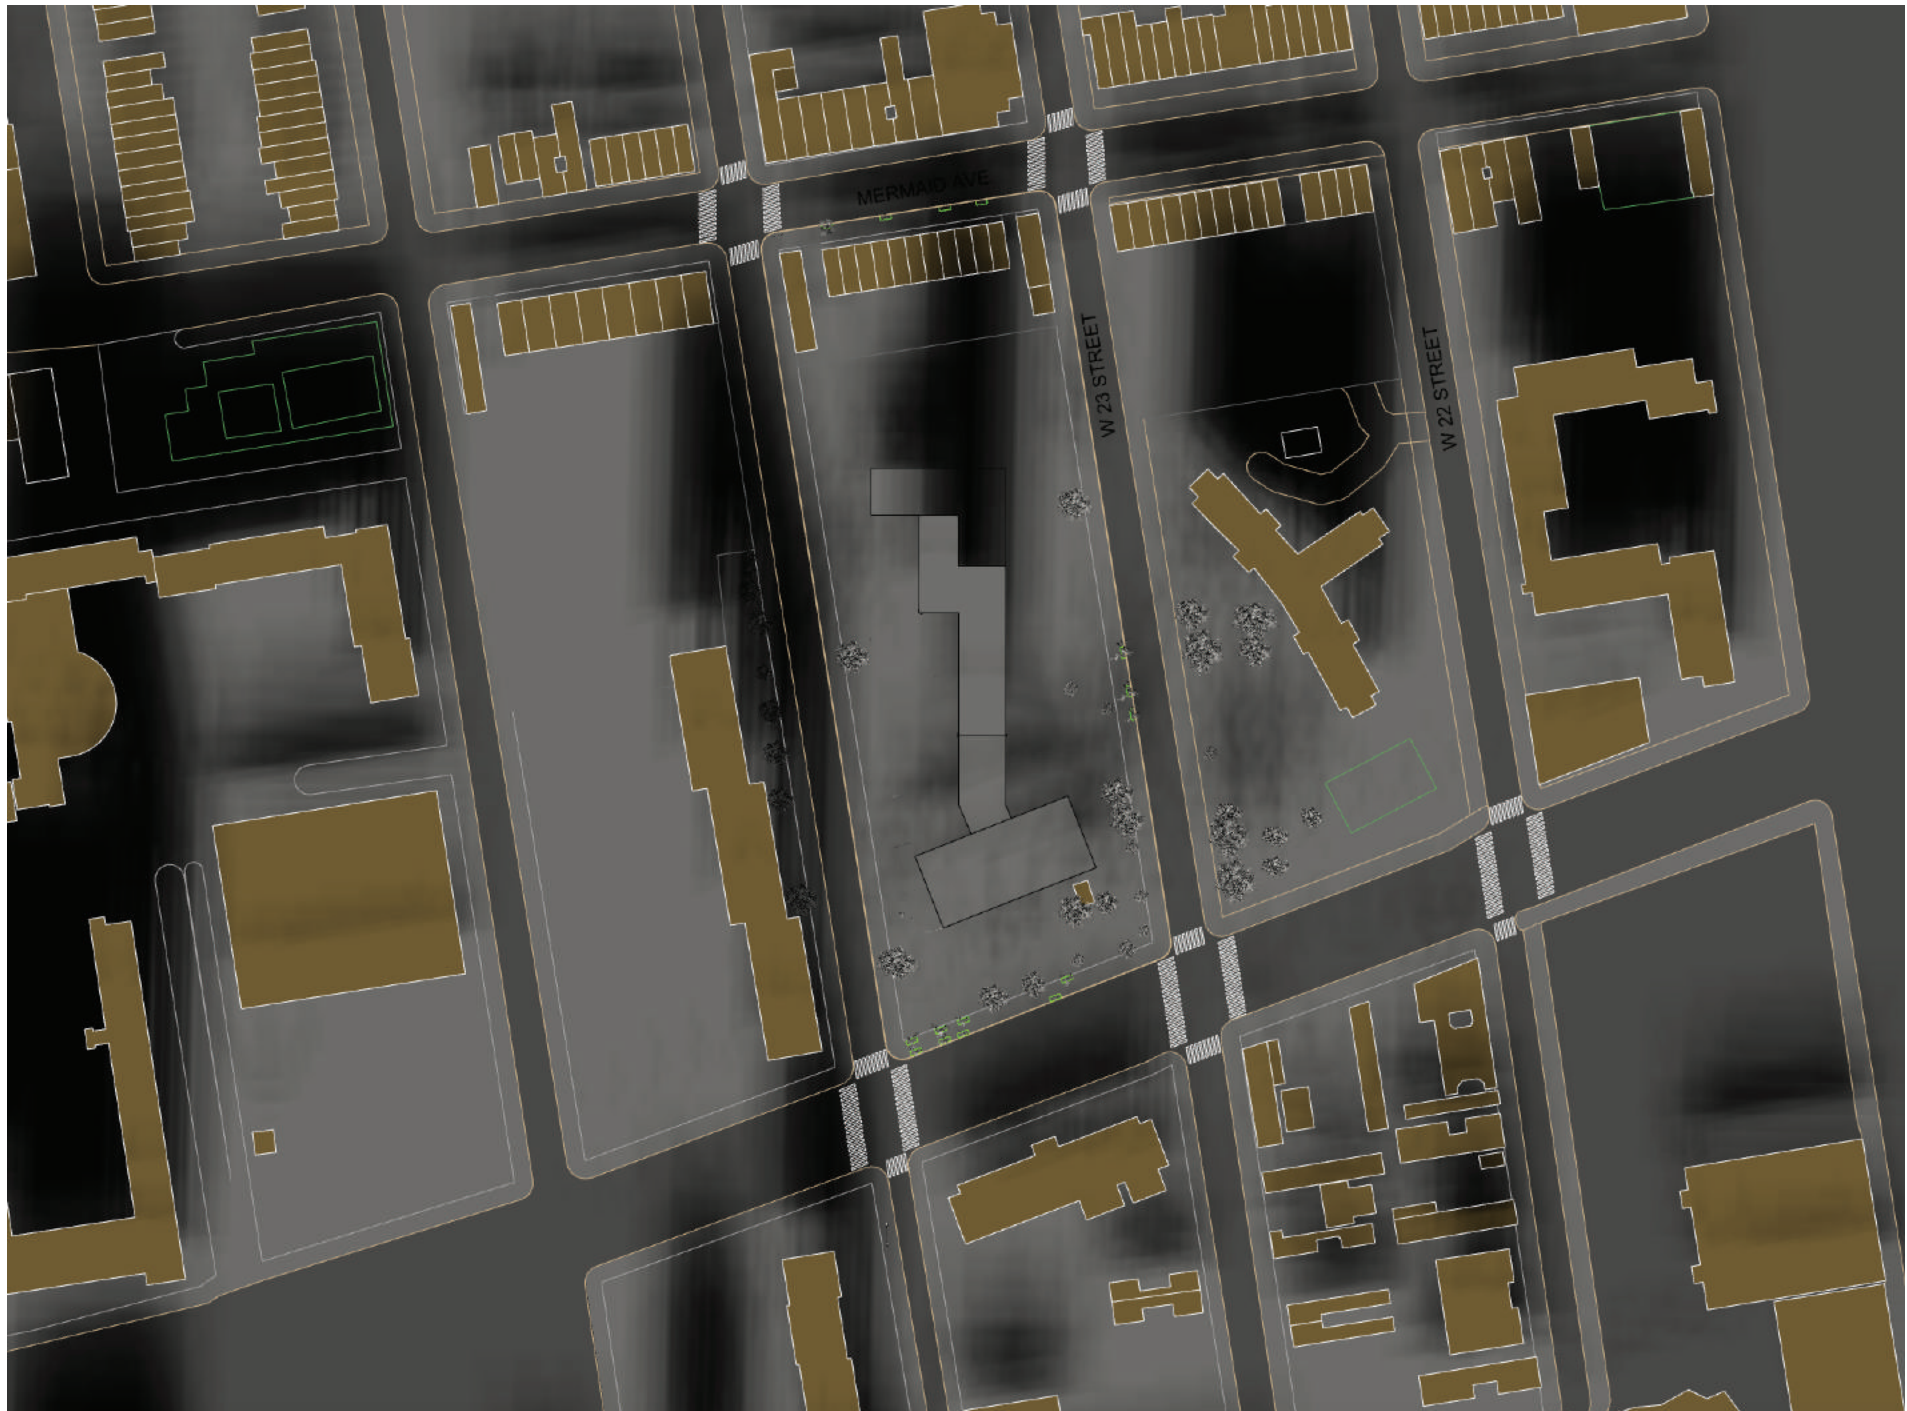

# Winter Wind

Summer Solstice  
9 AM

Summer Solstice  
9 AM

Summer Solstice  
4 PM

Summer Solstice  
4 PM

Winter Solstice  
12 PM

Winter Solstice  
12 PM

# Program

1- Community Center Building ( daycare, youth / teens activities, and afterschool program )  
2- Rain Gardens    3- Seating    4- Bike Stations