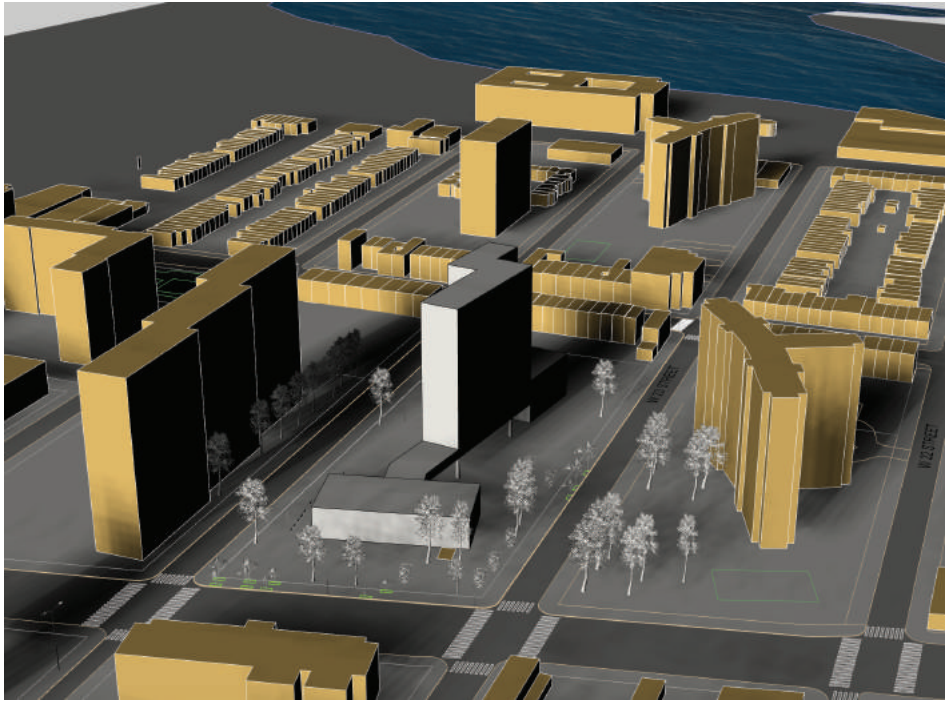

# Winter Wind

Summer Solstice  
9 AM

Summer Solstice  
9 AM

Summer Solstice  
4 PM

Summer Solstice  
4 PM

Winter Solstice  
12 PM

Winter Solstice  
12 PM

# Program

1- Community Center Building ( daycare, youth / teens activities, and afterschool program )  
2- Rain Gardens    3- Seating    4- Bike Stations