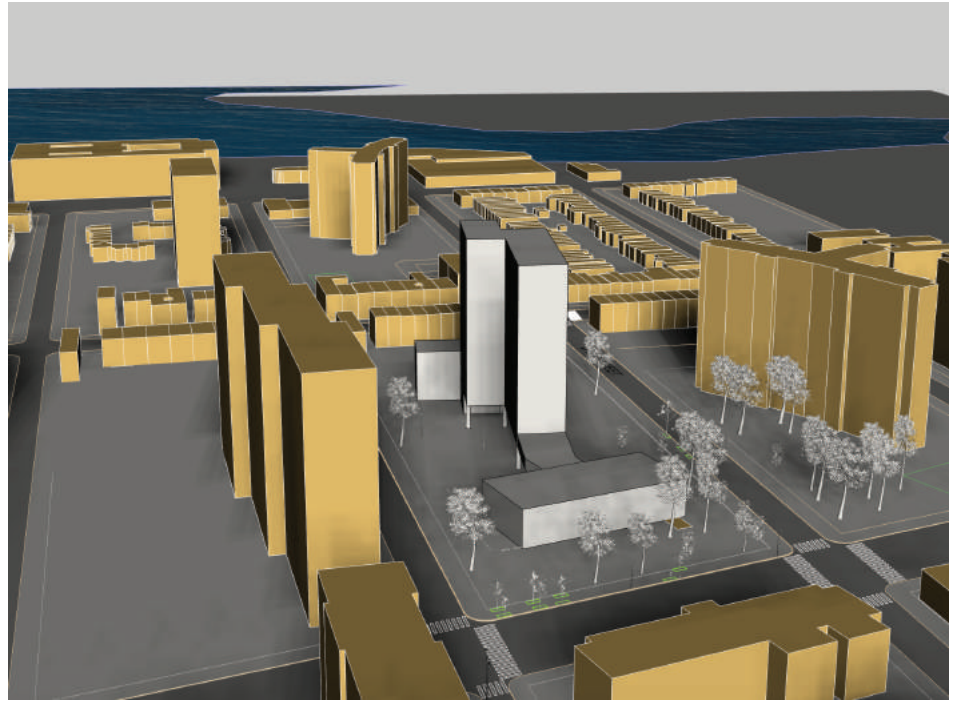

# Winter Wind

Summer Solstice  
9 AM

Summer Solstice  
9 AM

Summer Solstice  
4 PM

Summer Solstice  
4 PM

Winter Solstice  
12 PM

Winter Solstice  
12 PM

# Program

1- Community Center Building ( daycare, youth / teens activities, and afterschool program )  
2- Rain Gardens    3- Seating    4- Bike Stations