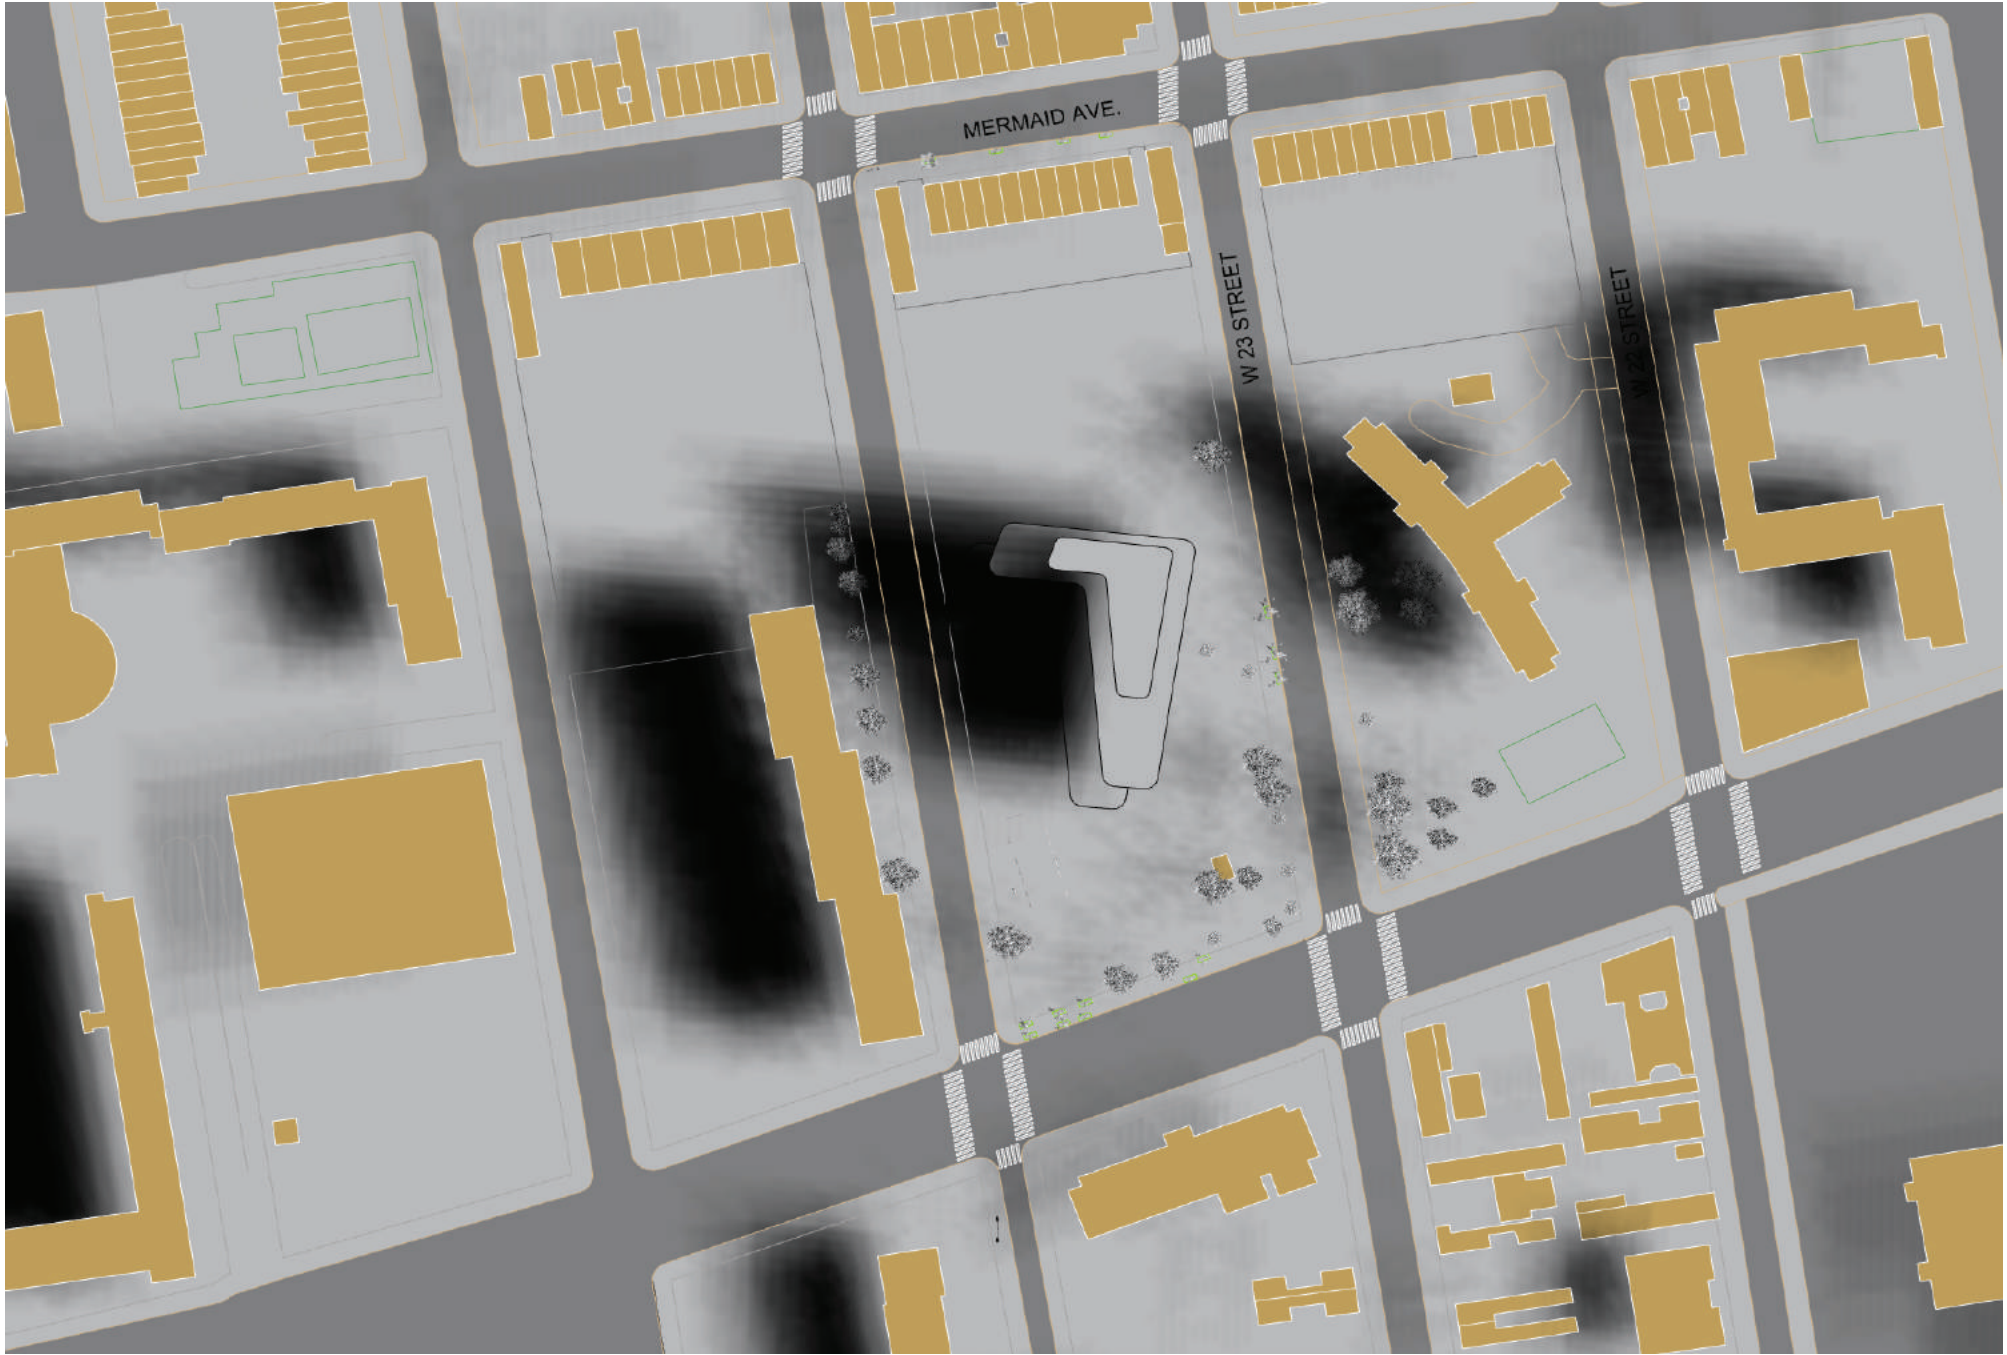

# Massing Model A

# Winter Wind

Summer Solstice  
9 AM

Summer Solstice  
9 AM

Summer Solstice  
4 PM

Summer Solstice  
4 PM

Winter Solstice  
12 PM

Winter Solstice  
12 PM