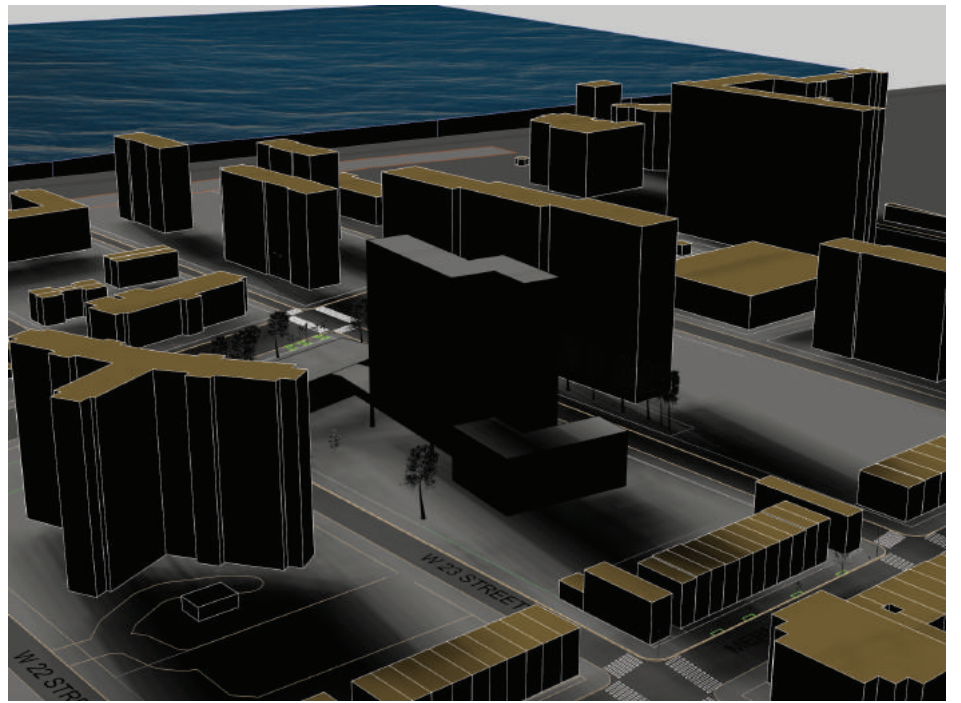

# Winter Wind

Summer Solstice  
9 AM

Summer Solstice  
9 AM

Summer Solstice  
4 PM

Summer Solstice  
4 PM

Winter Solstice  
12 PM

Winter Solstice  
12 PM

# Program

1- Community Center Building ( daycare, youth / teens activities, and afterschool program )  
2- Rain Gardens    3- Seating    4- Bike Stations