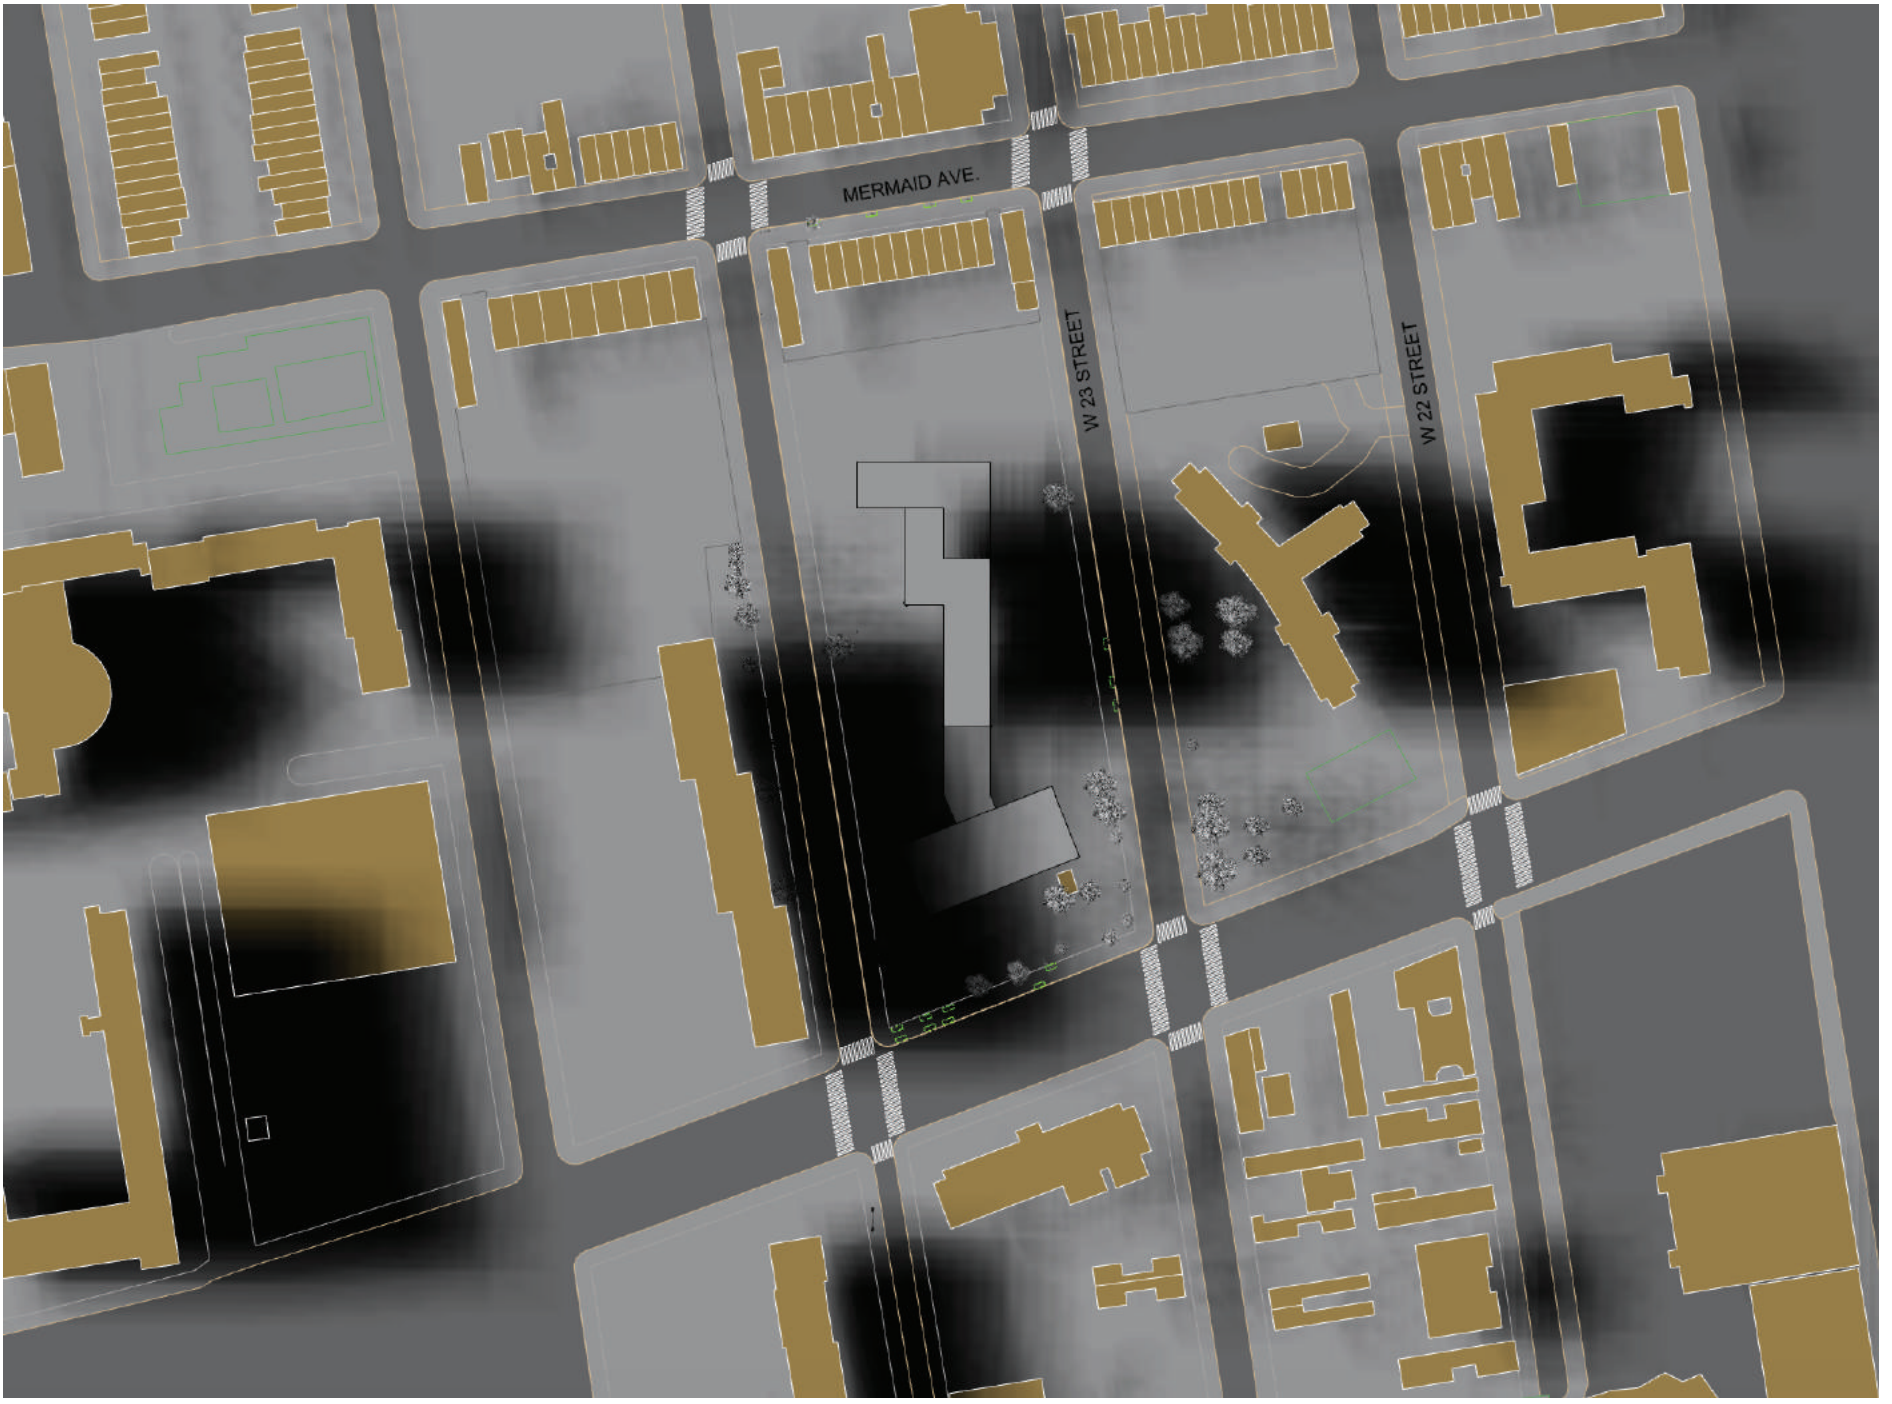

# Winter Wind

Summer Solstice  
9 AM

Summer Solstice  
9 AM

Summer Solstice  
4 PM

Summer Solstice  
4 PM

Winter Solstice  
12 PM

Winter Solstice  
12 PM

# Program

1- Community Center Building ( daycare, youth / teens activities, and afterschool program )  
2- Rain Gardens    3- Seating    4- Bike Stations