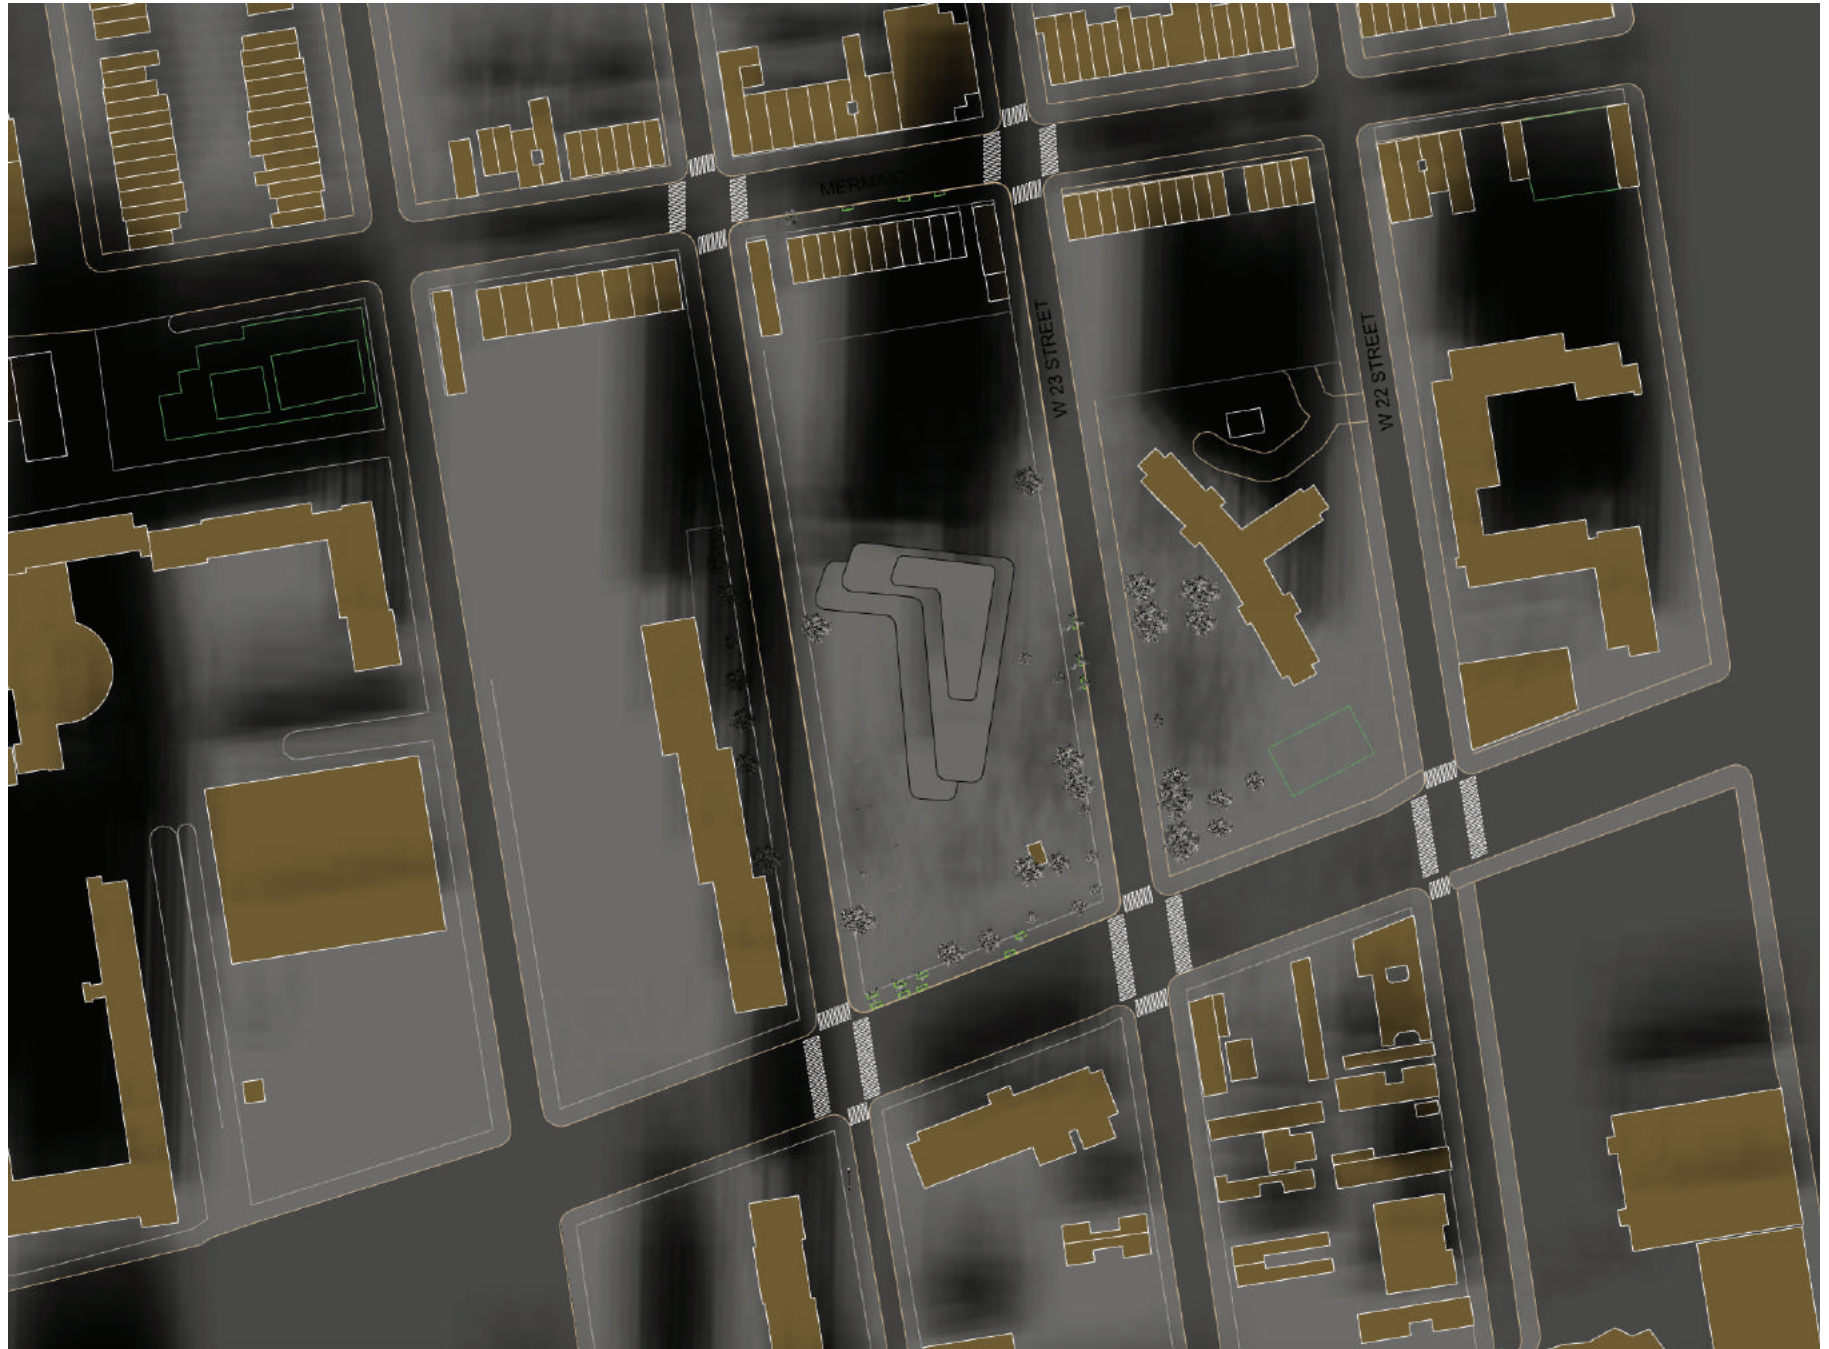

# Winter Wind

Summer Solstice  
9 AM

Summer Solstice  
9 AM

Summer Solstice  
4 PM

Summer Solstice  
4 PM

Winter Solstice  
12 PM

Winter Solstice  
12 PM