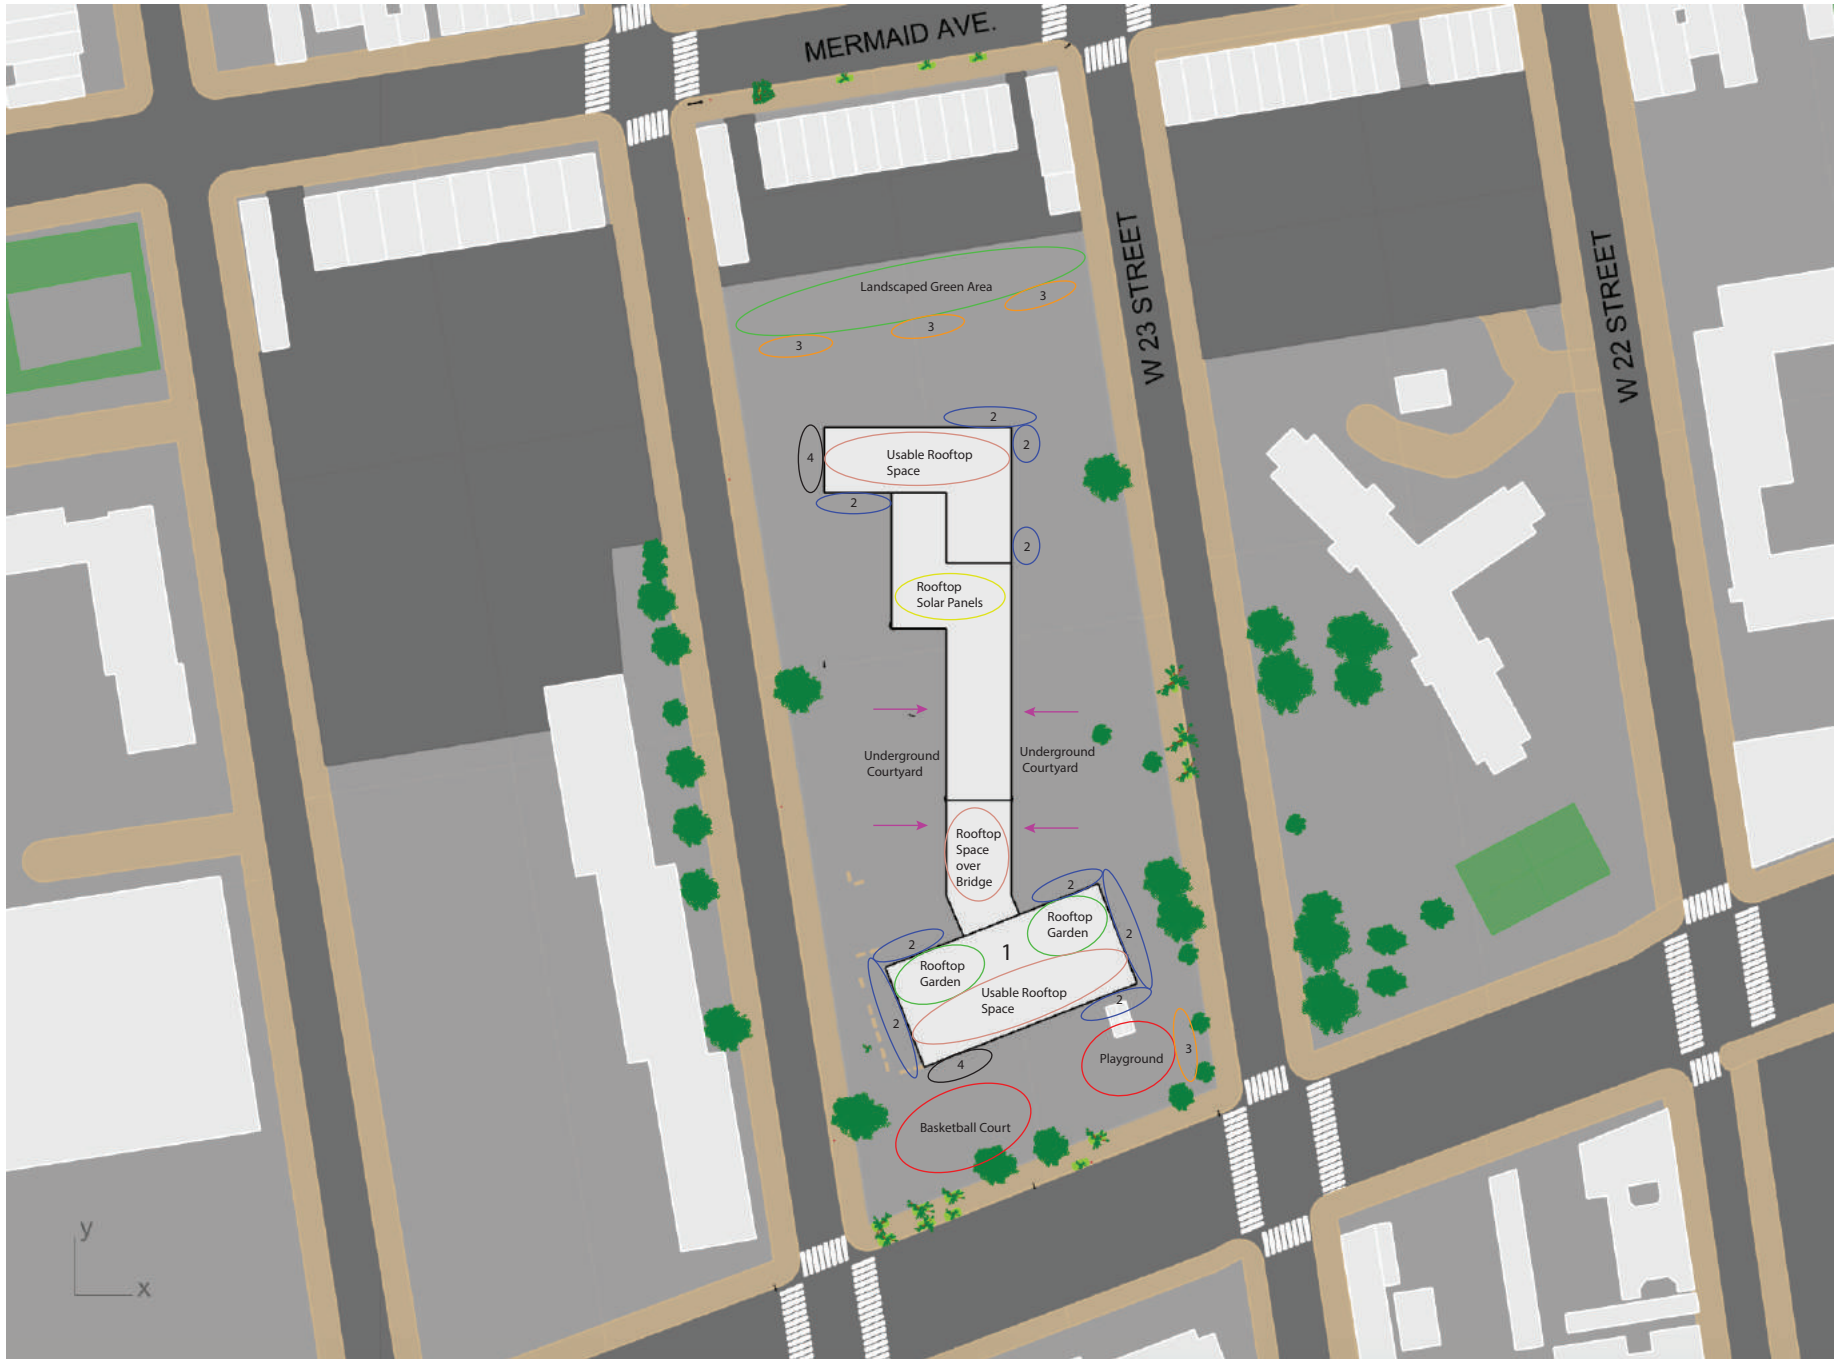

# Winter Wind

Summer Solstice  
9 AM

Summer Solstice  
9 AM

Summer Solstice  
4 PM

Summer Solstice  
4 PM

Winter Solstice  
12 PM

Winter Solstice  
12 PM

# Program

1- Community Center Building ( daycare, youth / teens activities, and afterschool program )  
2- Rain Gardens    3- Seating    4- Bike Stations