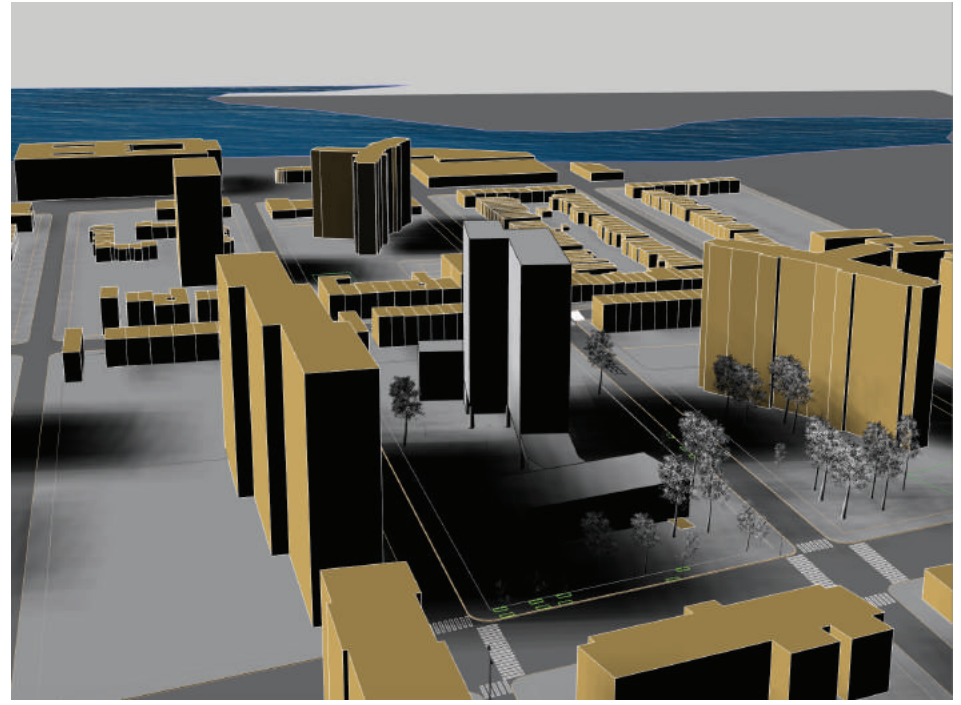

# Winter Wind

Summer Solstice  
9 AM

Summer Solstice  
9 AM

Summer Solstice  
4 PM

Summer Solstice  
4 PM

Winter Solstice  
12 PM

Winter Solstice  
12 PM

# Program

1- Community Center Building ( daycare, youth / teens activities, and afterschool program )  
2- Rain Gardens    3- Seating    4- Bike Stations