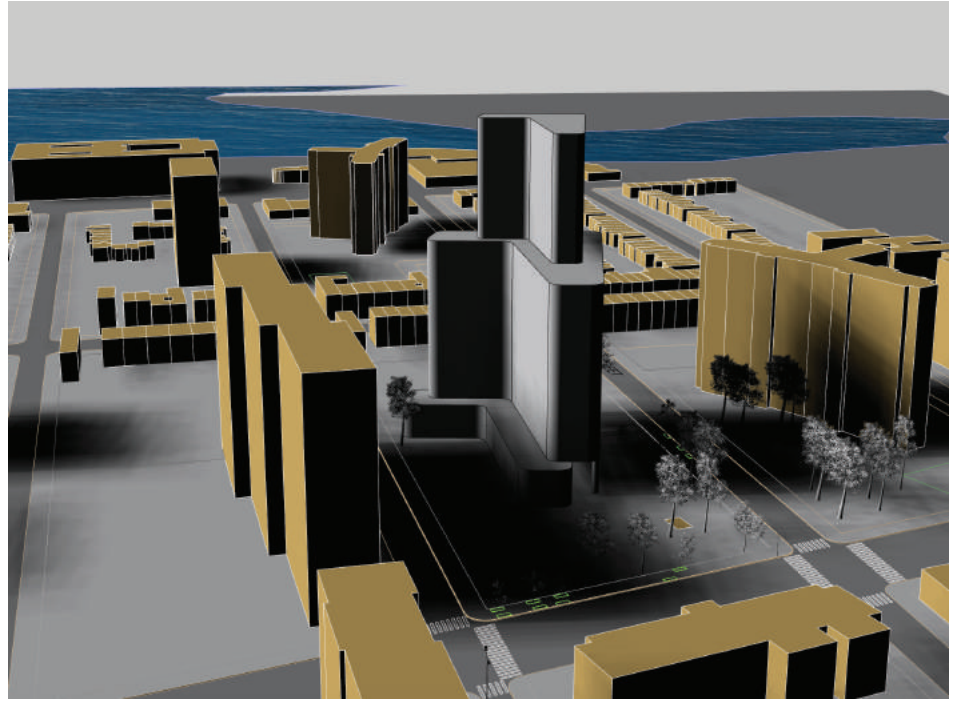

# Winter Wind

Summer Solstice  
9 AM

Summer Solstice  
9 AM

Summer Solstice  
4 PM

Summer Solstice  
4 PM

Winter Solstice  
12 PM

Winter Solstice  
12 PM

# Program

1- Community Center Building ( daycare, youth / teens activities, and afterschool program )  
2- Rain Gardens    3- Seating    4- Bike Stations