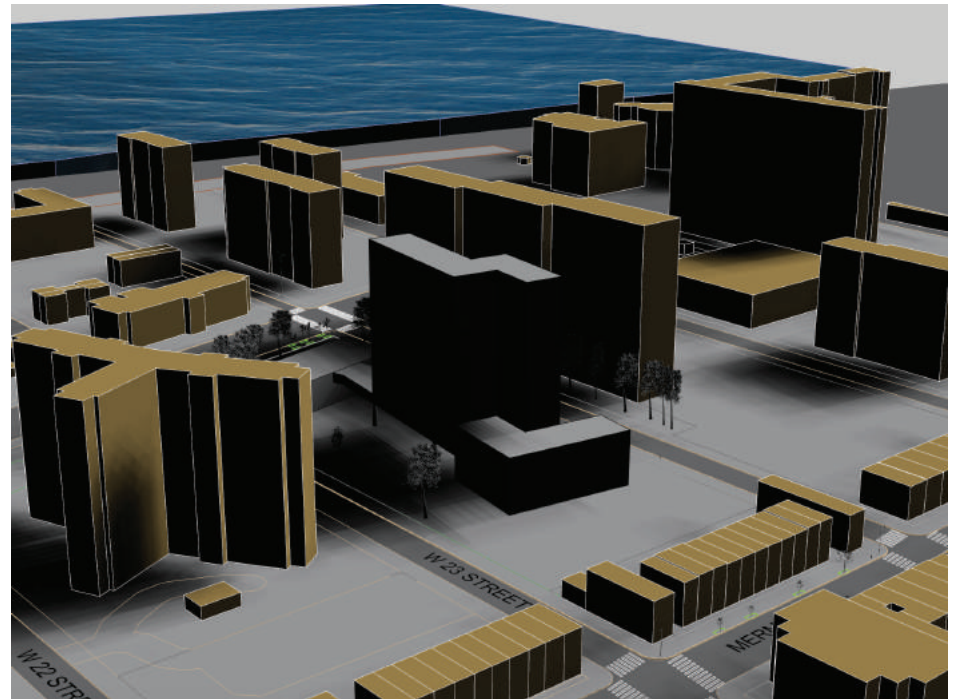

# Winter Wind

Summer Solstice  
9 AM

Summer Solstice  
9 AM

Summer Solstice  
4 PM

Summer Solstice  
4 PM

Winter Solstice  
12 PM

Winter Solstice  
12 PM

# Program

1- Community Center Building ( daycare, youth / teens activities, and afterschool program )  
2- Rain Gardens    3- Seating    4- Bike Stations