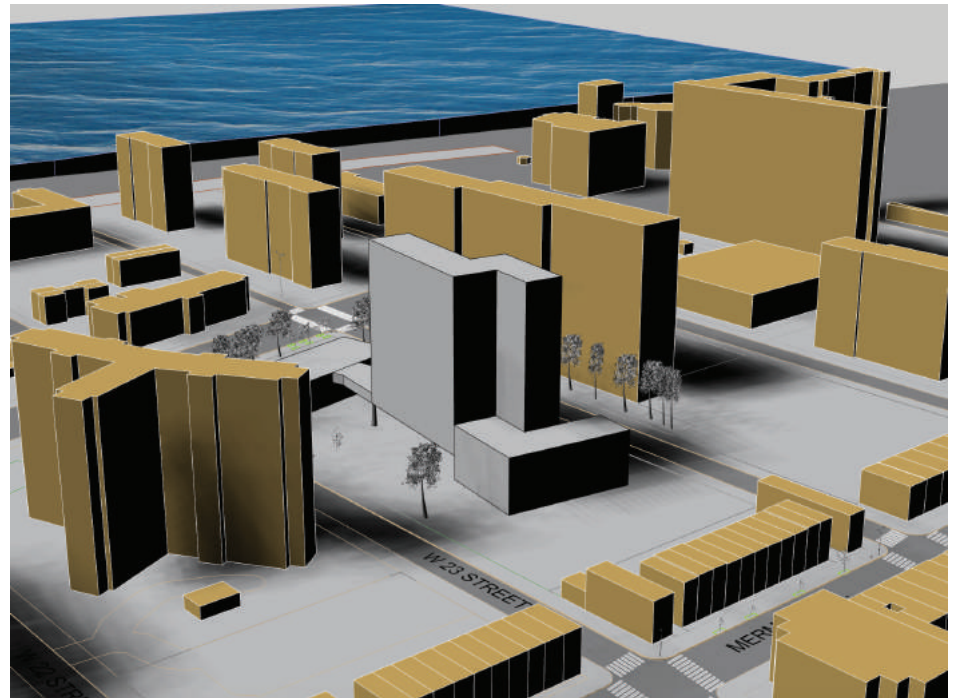

# Winter Wind

Summer Solstice  
9 AM

Summer Solstice  
9 AM

Summer Solstice  
4 PM

Summer Solstice  
4 PM

Winter Solstice  
12 PM

Winter Solstice  
12 PM

# Program

1- Community Center Building ( daycare, youth / teens activities, and afterschool program )  
2- Rain Gardens    3- Seating    4- Bike Stations