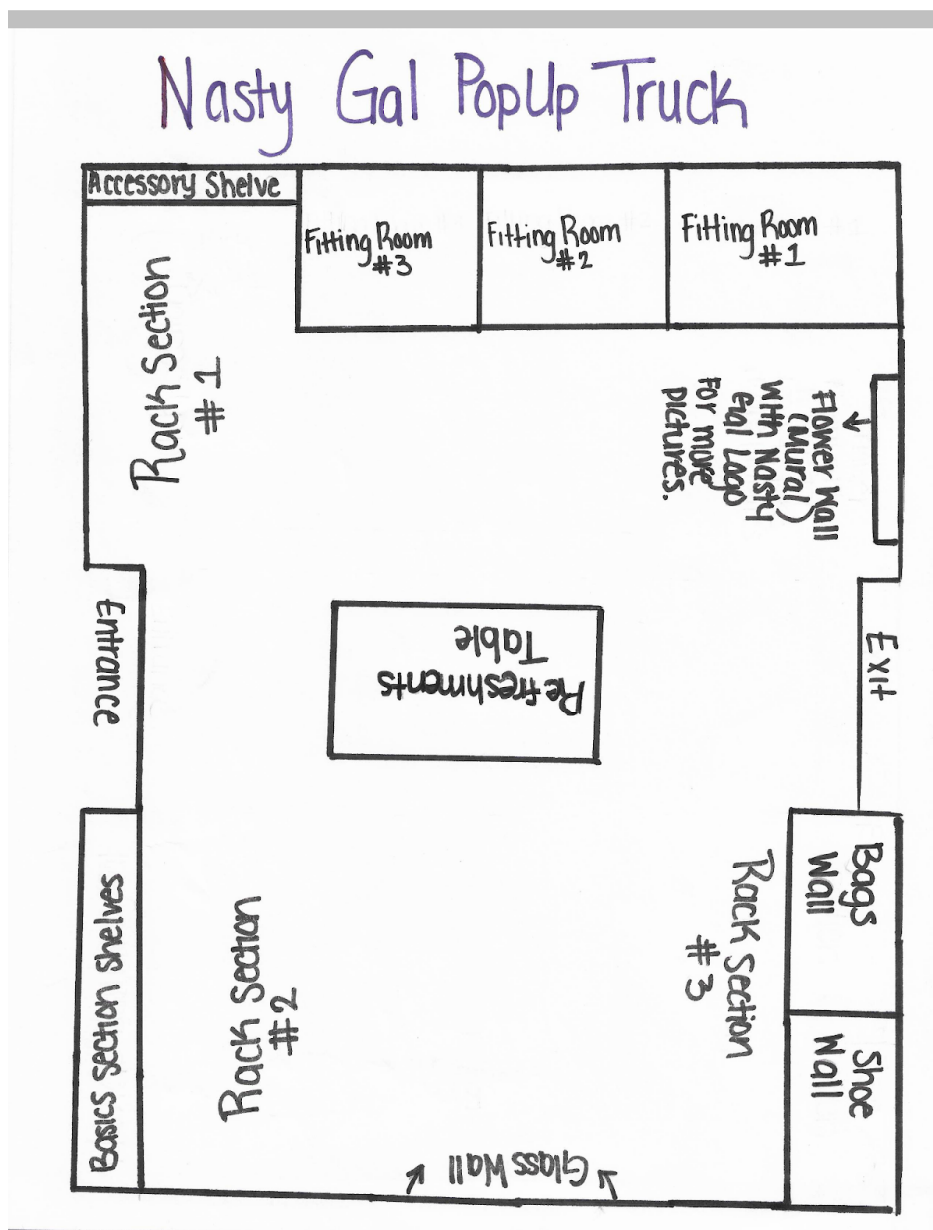

can make it easier for consumers to assimilate into the brand. A guest can come and visit the RV, gain a friendship, buy in boutique or order with us online in boutique, and possibly remember something to go home and make an online purchase independently.

We picked West Village for the location because there are approximately 34,000 people that reside in West Village. With approximately 13,000 tourists who visit the neighborhood daily, this area receives a large amount of traffic. At Nasty Gal we are confident that our choice in location for mobile boutique will bring enthusiasm to our current and potential consumer.