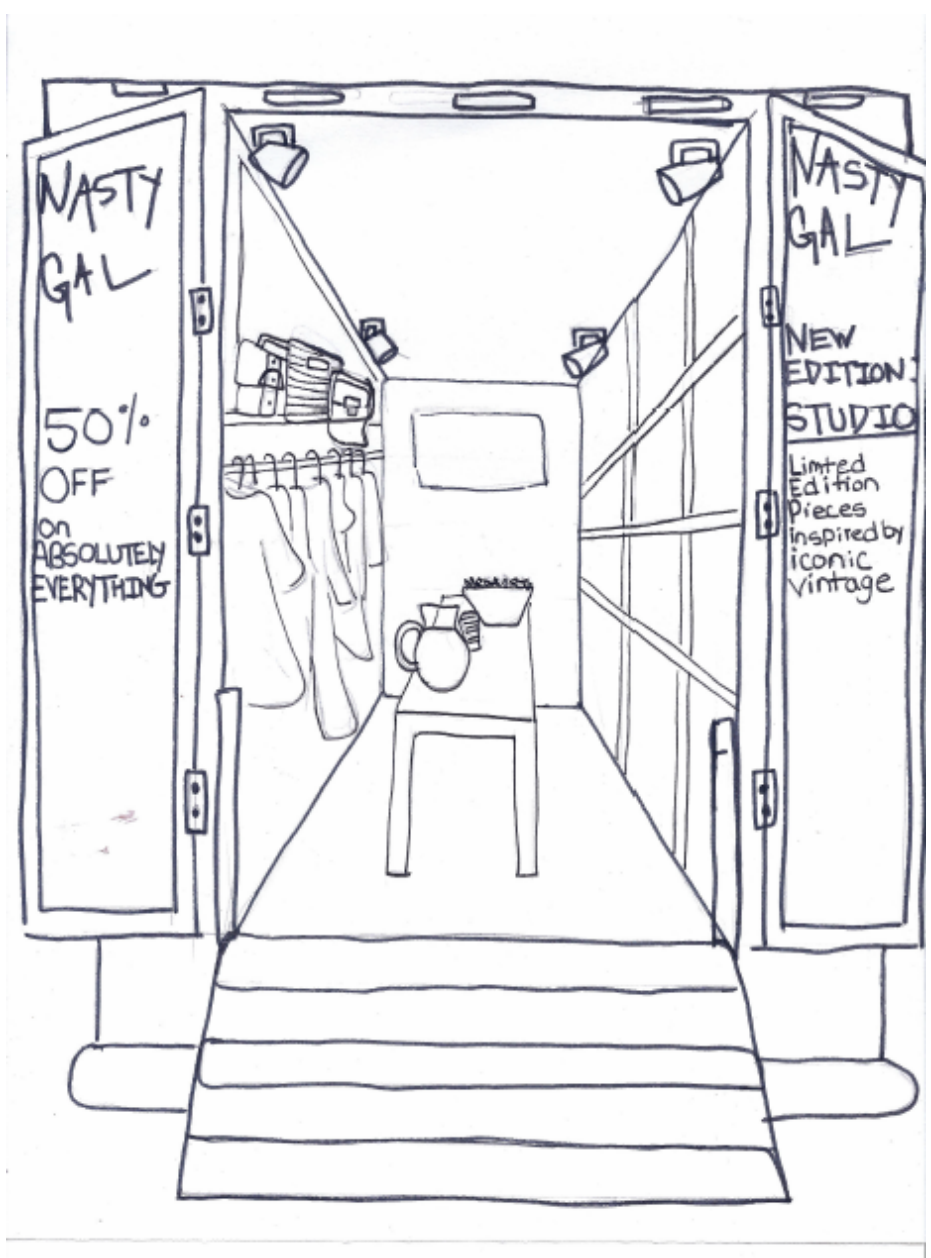

NASTY
GAL

50%
OFF
on
ABSOLUTELY
EVERYTHING

NASTY
GAL

NEW
EDITION:
STUDIO

Limited
Edition
Pieces
inspired by
iconic
vintage