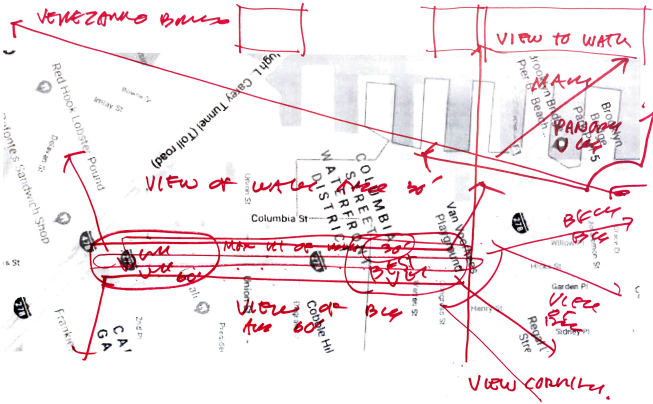

INVENTORY EXISTING CONVEY

CIRCULATION

\* CANAL ST SUBWAY ST

CLIMATE

MICROCLIMATE

SHADOWS

VENEZUELA BANK

VIEW TO WATER

VIEW OF WATER SIDE 30'

BEACH  
BEACH

VIEW OF BEACH  
Ave 60'

VIEW CORNER

Red Hook Lobster Pound  
Monte S. Sandwich Shop  
Franklin St  
Delaware St  
Columbia St  
President St  
Cobble Hill  
Van Vorst Park  
Henry St  
Garden Pl  
Sidney Pl  
Columbia St  
Cobble Hill  
President St  
Cobble Hill  
Van Vorst Park  
Henry St  
Garden Pl  
Sidney Pl

Light Casey Tunnel (Toll road)

COLLEGE DISTRICT

MAN  
PANTRY

CAV  
GA

FLOOD PATHS

OPEN SPACE & VEGETATION

CHERRY CANE

Frankies  
CANA

Lucali

Warren St  
Congress St

Regan St