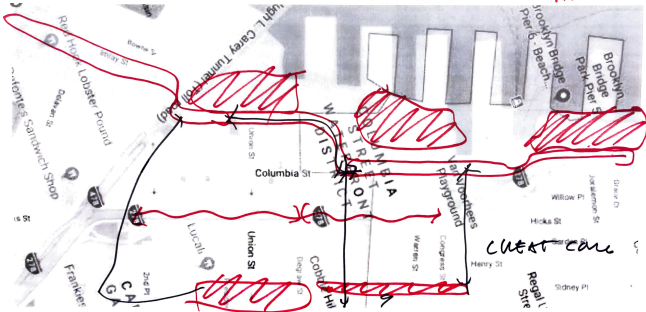

VIEW OF WATER SIDE 30'

BEACH  
BEACH

VIEW OF BEACH  
Ave 60'

VIEW CORNER

Red Hook Lobster Pound  
Monte S. Sandwich Shop  
Franklin St  
Delaware St  
Columbia St  
President St  
Cobble Hill  
Van Vorst Park  
Henry St  
Garden Pl  
Sidney Pl  
Columbia St  
Cobble Hill  
President St  
Cobble Hill  
Van Vorst Park  
Henry St  
Garden Pl  
Sidney Pl

Light Casey Tunnel (Toll road)

COLLEGE DISTRICT

MAN  
PANTRY

CAV  
GA

FLOOD PATHS

OPEN SPACE & VEGETATION

CHERRY CANE

CONTAIN DUSTS AND EXHAUST

MINIMIZE IMPACT OF NOISE

LAND CG

LIGHT MUSEY

Union St

Union St  
President

Cobble Hill

COLUMBIA  
STREET  
FRONT  
DISTRICT

Frankies  
CANA

Lucali

Warren St  
Congress St

Regan St