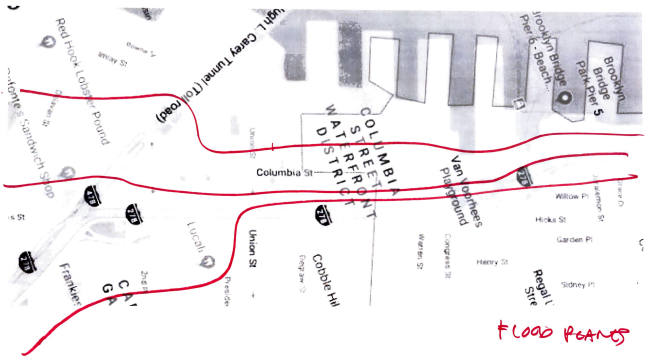

VIEW OF WATER SIDE 30'

BEACH  
BEACH

VIEW OF BEACH  
Ave 60'

VIEW CORNER

Red Hook Lobster Pound  
Monte S. Sandwich Shop  
Franklin St  
Delaware St  
Columbia St  
President St  
Cobble Hill  
Van Vorst Park  
Henry St  
Garden Pl  
Sidney Pl  
Columbia St  
Cobble Hill  
President St  
Cobble Hill  
Van Vorst Park  
Henry St  
Garden Pl  
Sidney Pl

Light Casey Tunnel (Toll road)

COLLEGE DISTRICT

MAN  
PANTRY

CAV  
GA

FLOOD PATHS

OPEN SPACE & VEGETATION

CHERRY CANE

Van Voorhees  
playground

regal 11  
Stire

Brooklyn Bridge  
Park Pier 5  
Pier 9 - Beach...

Red Hook Lobster Pound  
Delavan St  
Sandwich Shop

Henry St  
Garden Pl  
Sidney Pl  
Willow Pl  
Just Altemon St  
Grace Ct

Frankies  
CANA

Lucali

Warren St  
Congress St

Regan St