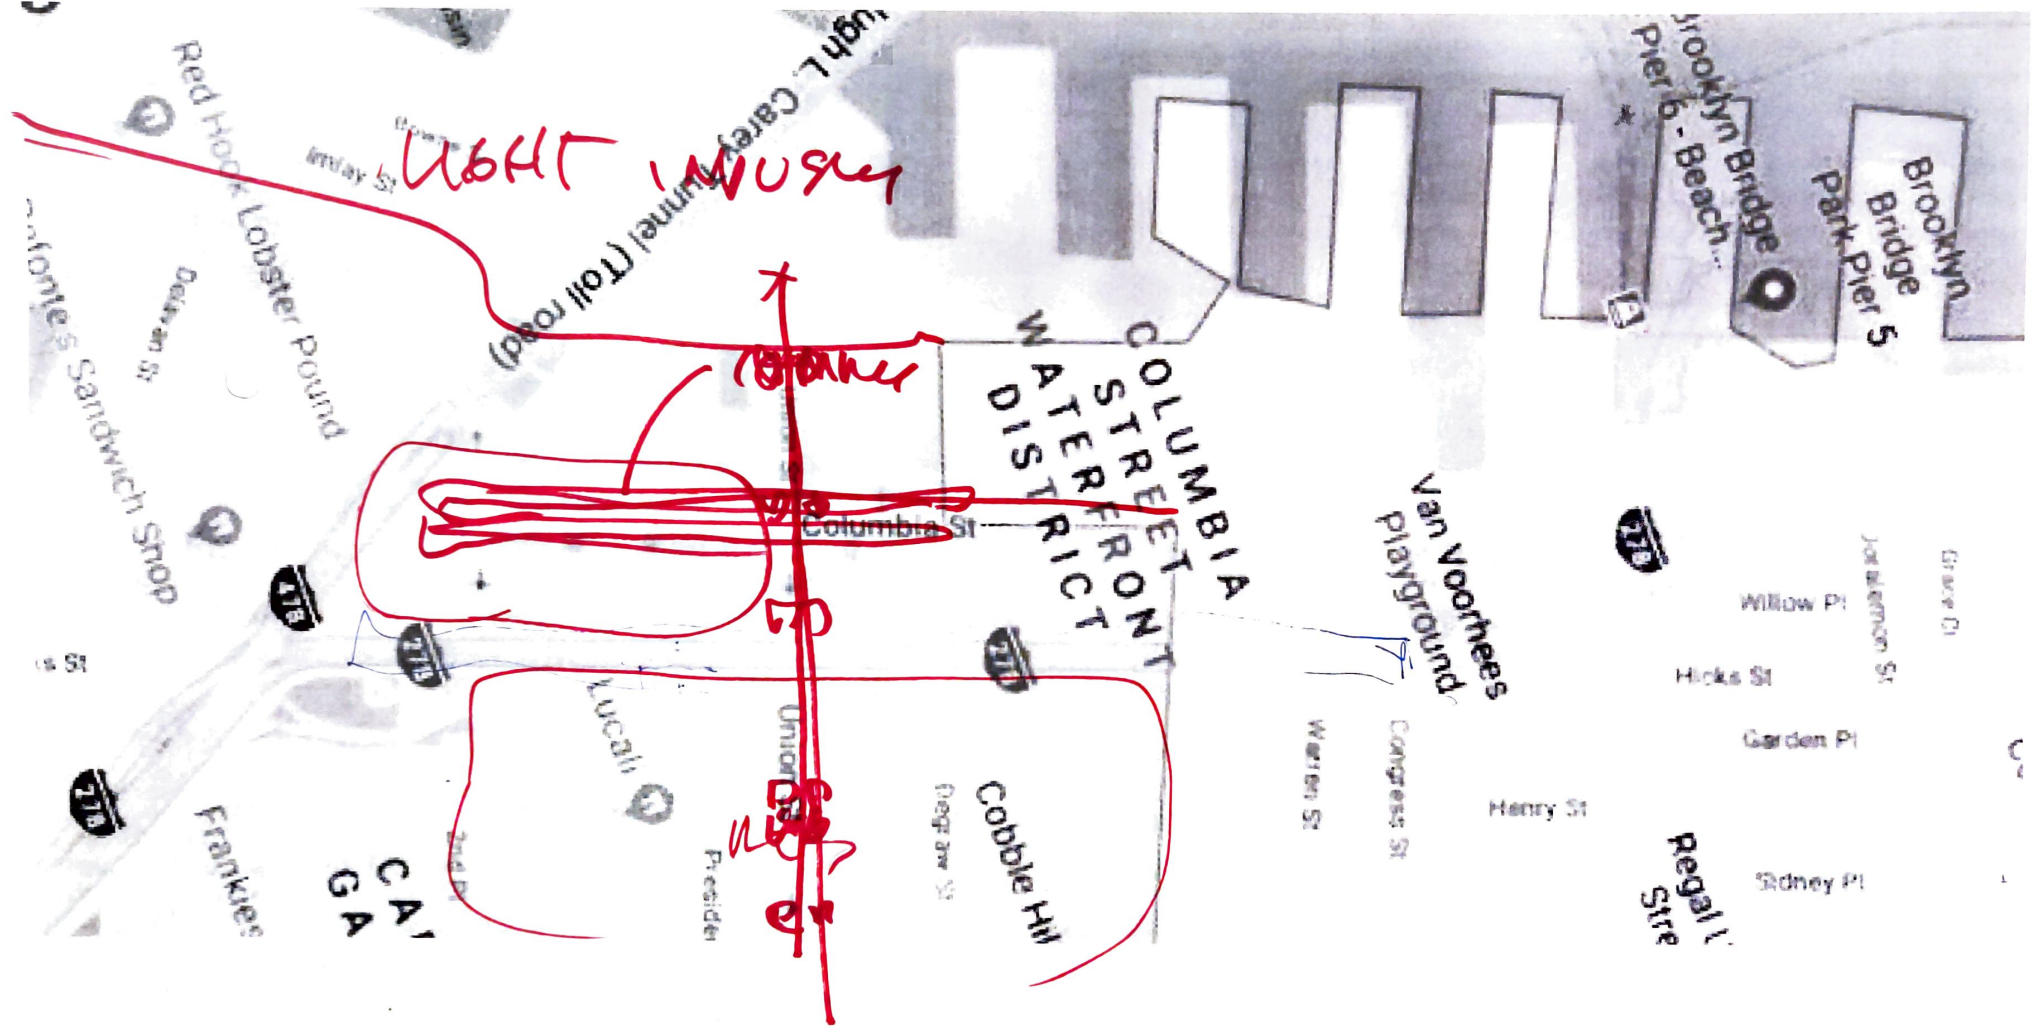

LAND CG

LIGHT MUSEY

Union St

Union St
President

Cobble Hill

COLUMBIA
STREET
FRONT
DISTRICT

Van Voorhees
playground

regal 11
Stire

Brooklyn Bridge
Park Pier 5
Pier 9 - Beach...

Red Hook Lobster Pound
Delavan St
Sandwich Shop

Henry St
Garden Pl
Sidney Pl
Willow Pl
Just Altemon St
Grace Ct

Frankies
CANA

Lucali

Warren St
Congress St

Regan St