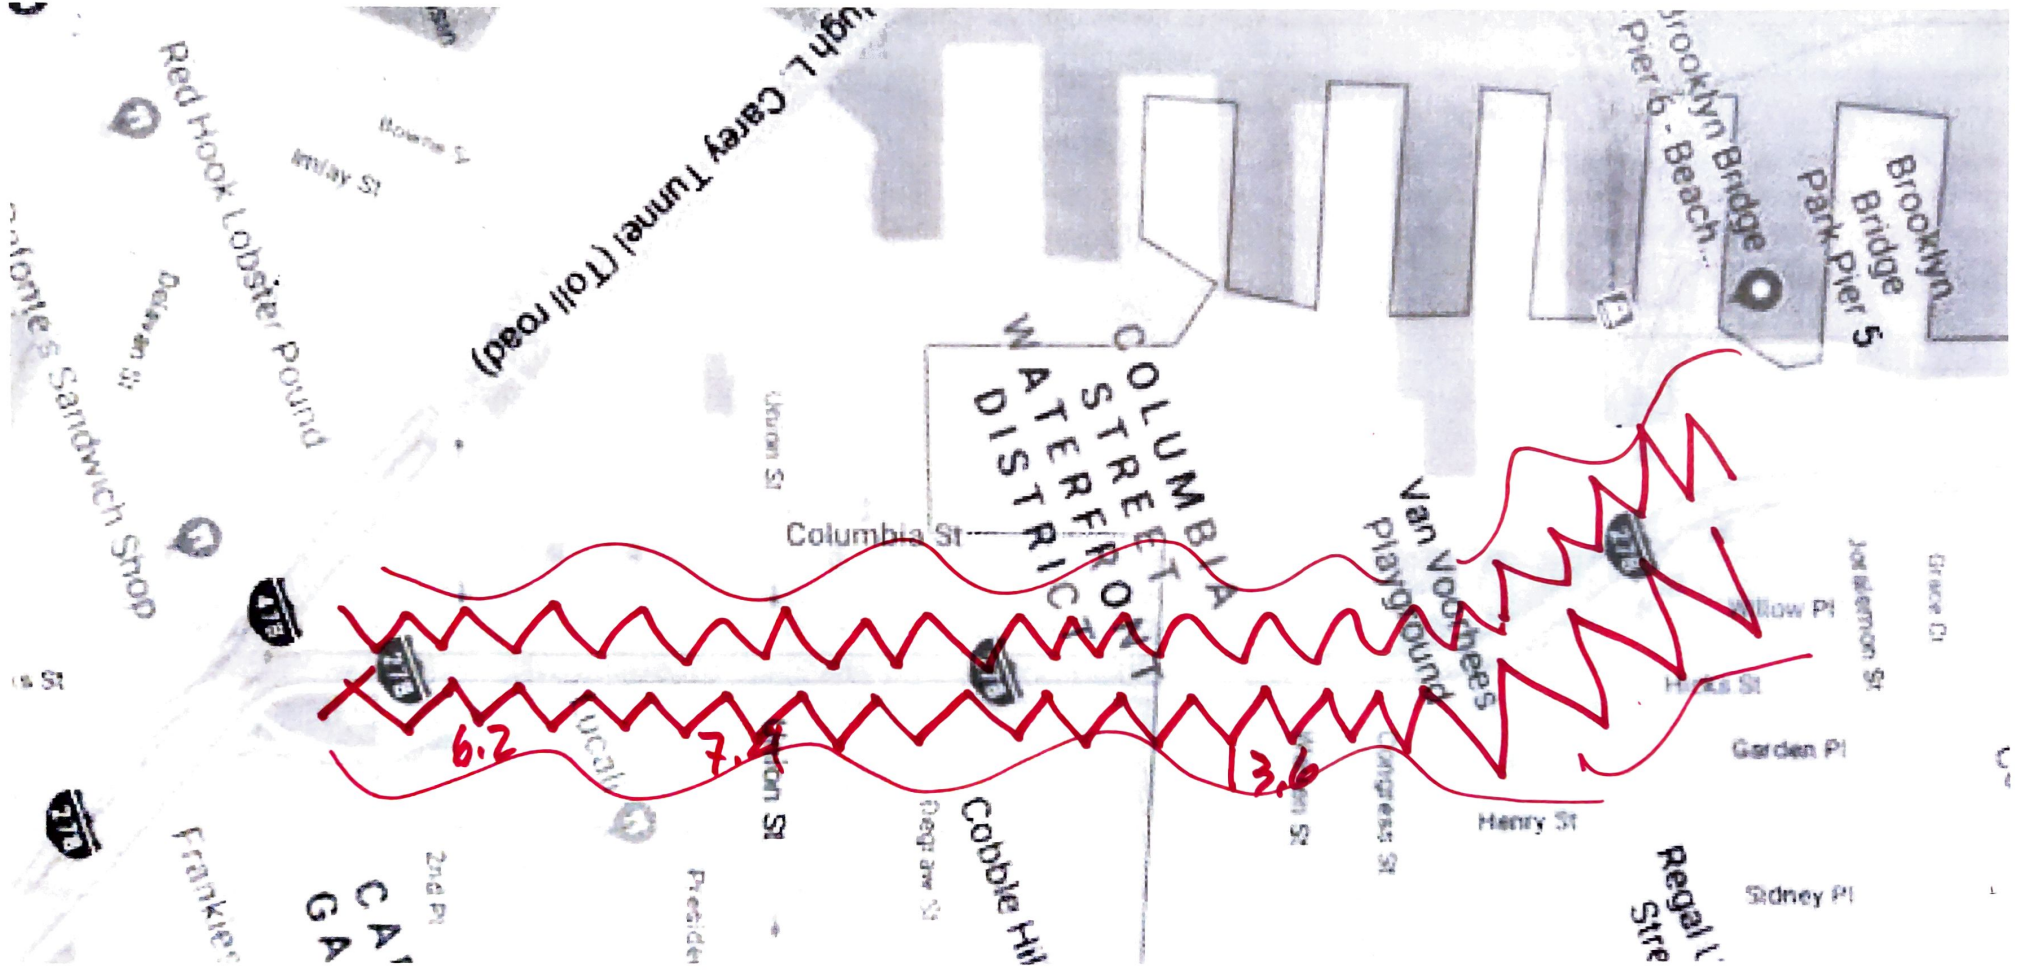

ENVIRONMENTAL CONDITION

WW NAST
FUMES