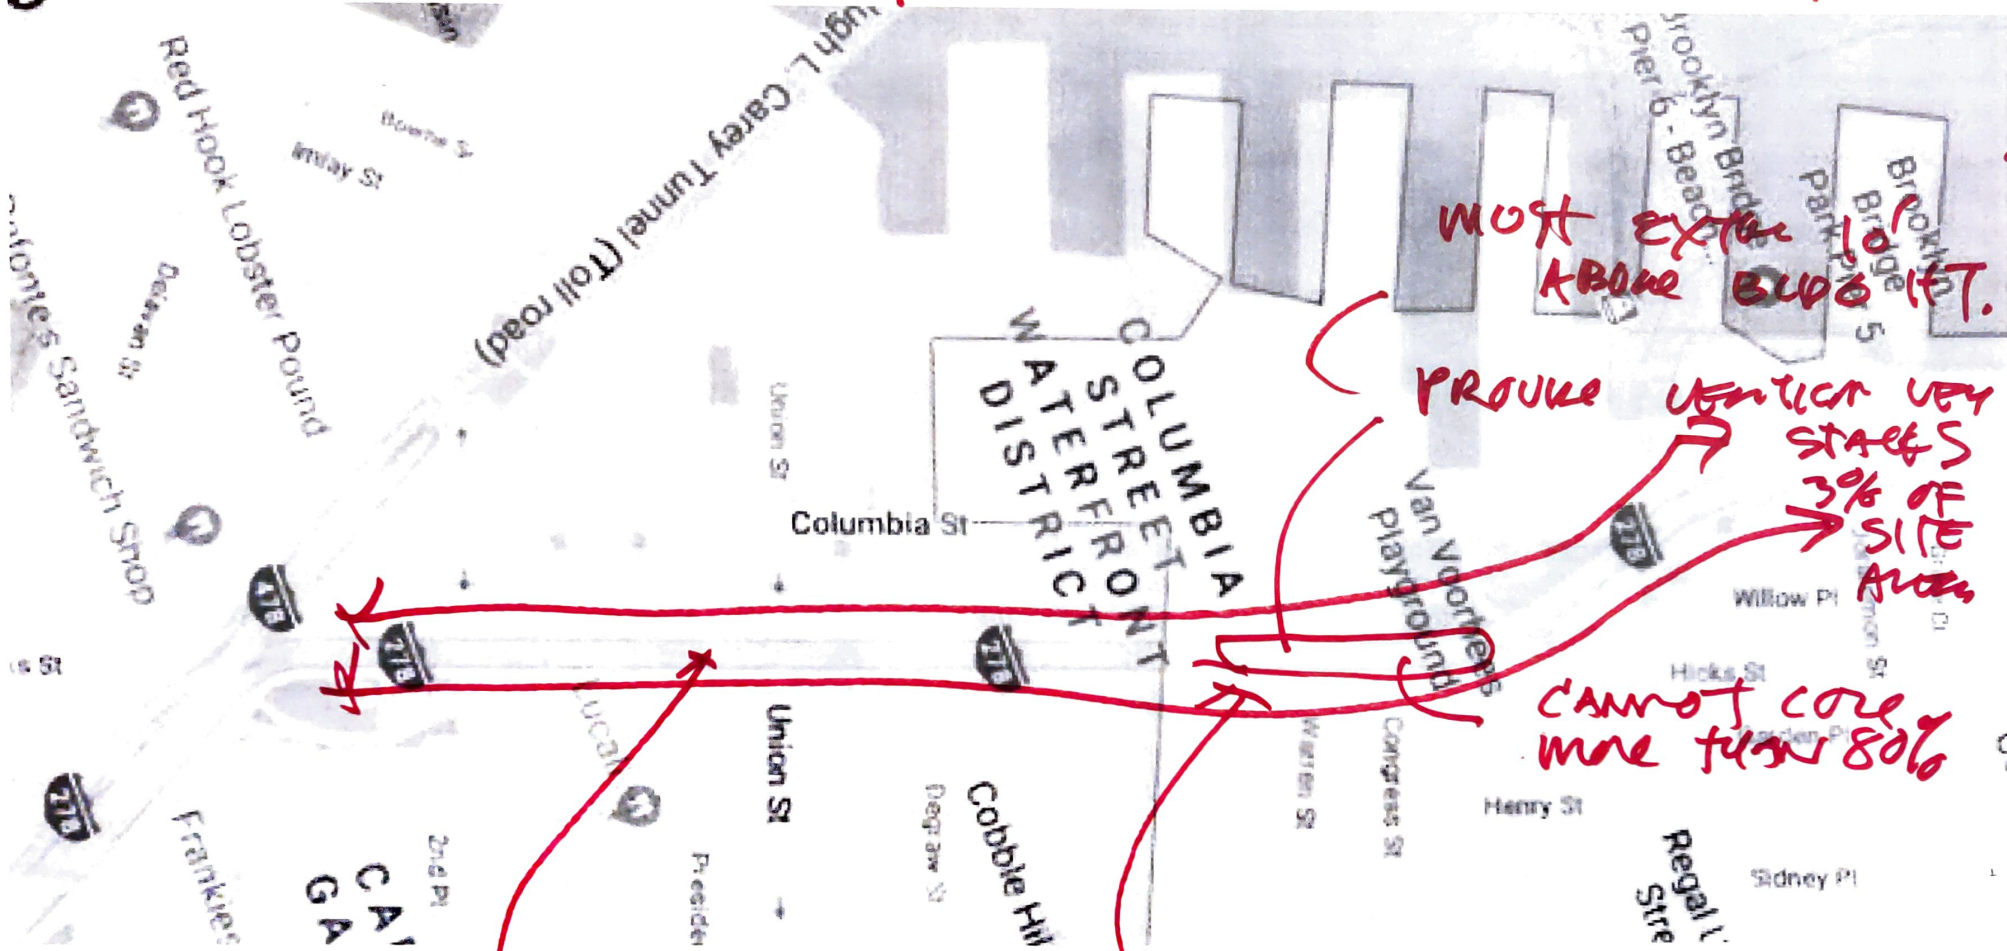

NOISE ~~ATTN~~ ✓ ~~VIAS~~
MINING NOISE | COVER IT | MATERIALS STORAGE ANALYSIS

MOST EXTRA 10% ABOVE BUDGET.

PROVIDE VENTILATION VERY STRONG 30% OF SITE AREA

CANNOT COVER MORE THAN 80%

CONTAIN DUSTS AND EXHAUST

MINIMIZE IMPACT OF NOISE