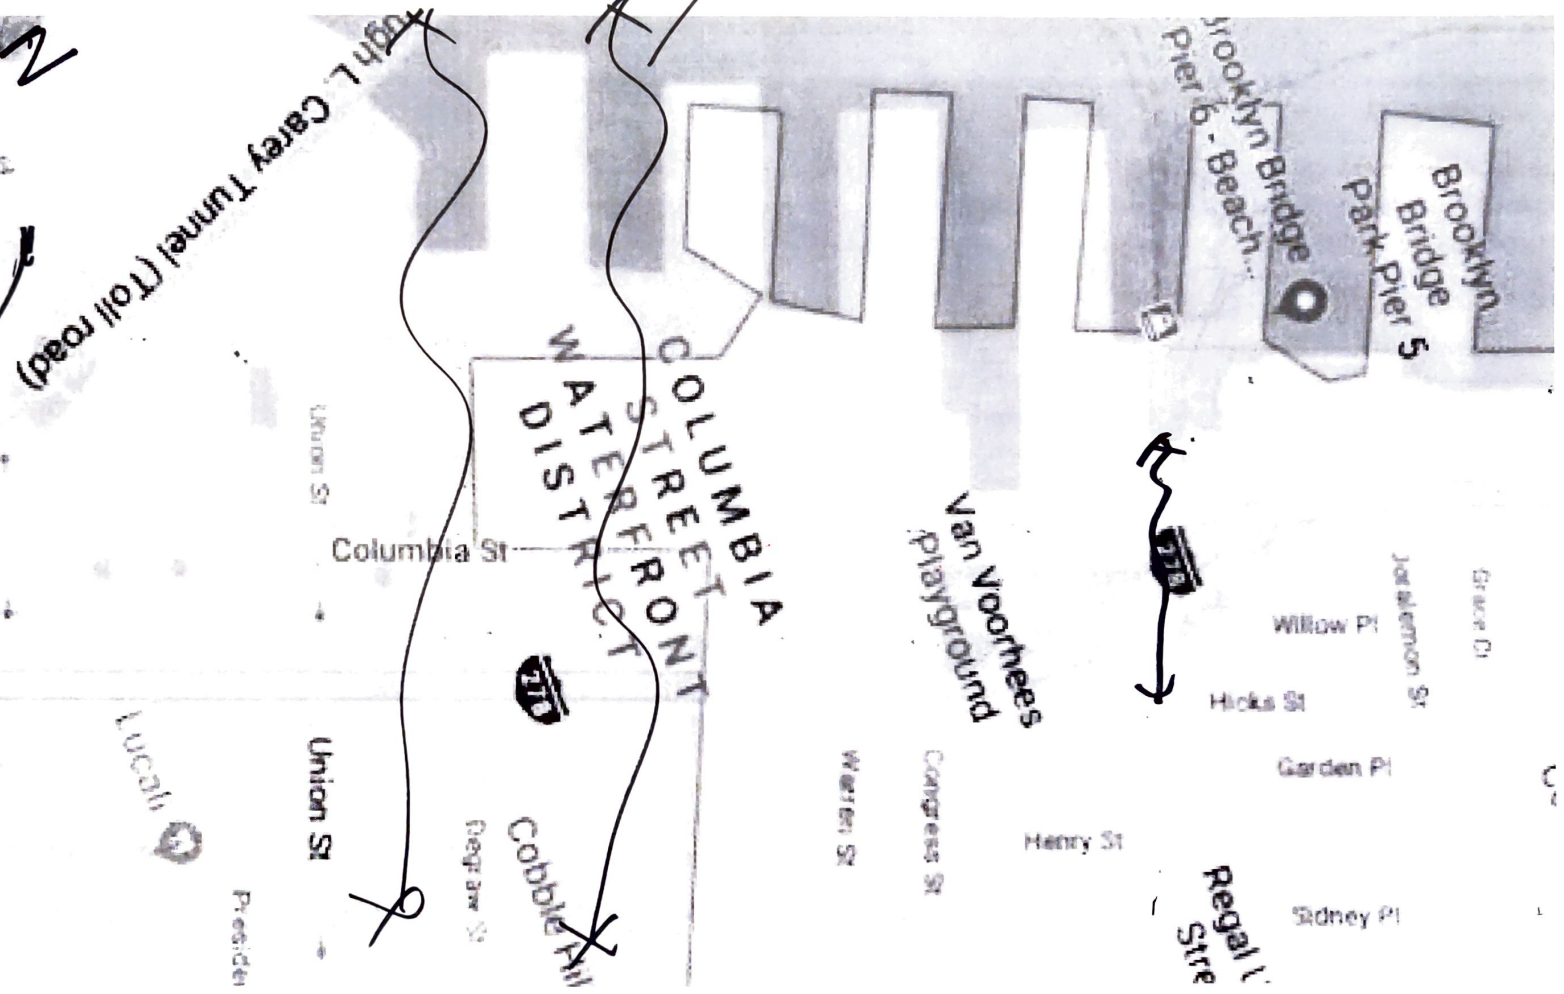

INVENTORY EXISTING CONVEY

CIRCULATION

\* CANAL ST SUBWAY ST

CLIMATE

MICROCLIMATE

SHADOWS

VENEZUELA BANK

VIEW TO WATER

VIEW OF WATER SIDE 30'

BEACH  
BEACH

VIEW OF BEACH  
Ave 60'

VIEW CORNER

Red Hook Lobster Pound  
Monte S. Sandwich Shop  
Franklin St  
Delaware St  
Columbia St  
President St  
Cobble Hill  
Van Vorst Park  
Henry St  
Garden Pl  
Sidney Pl  
Columbia St  
Cobble Hill  
President St  
Cobble Hill  
Van Vorst Park  
Henry St  
Garden Pl  
Sidney Pl

Van Voorhees  
playground

regal 11  
Stire

Brooklyn Bridge  
Park Pier 5  
Pier 9 - Beach...

Red Hook Lobster Pound  
Delavan St  
Sandwich Shop

Henry St  
Garden Pl  
Sidney Pl  
Willow Pl  
Just Altemon St  
Grace Ct

Frankies  
CANA

Lucali

Warren St  
Congress St

Regan St