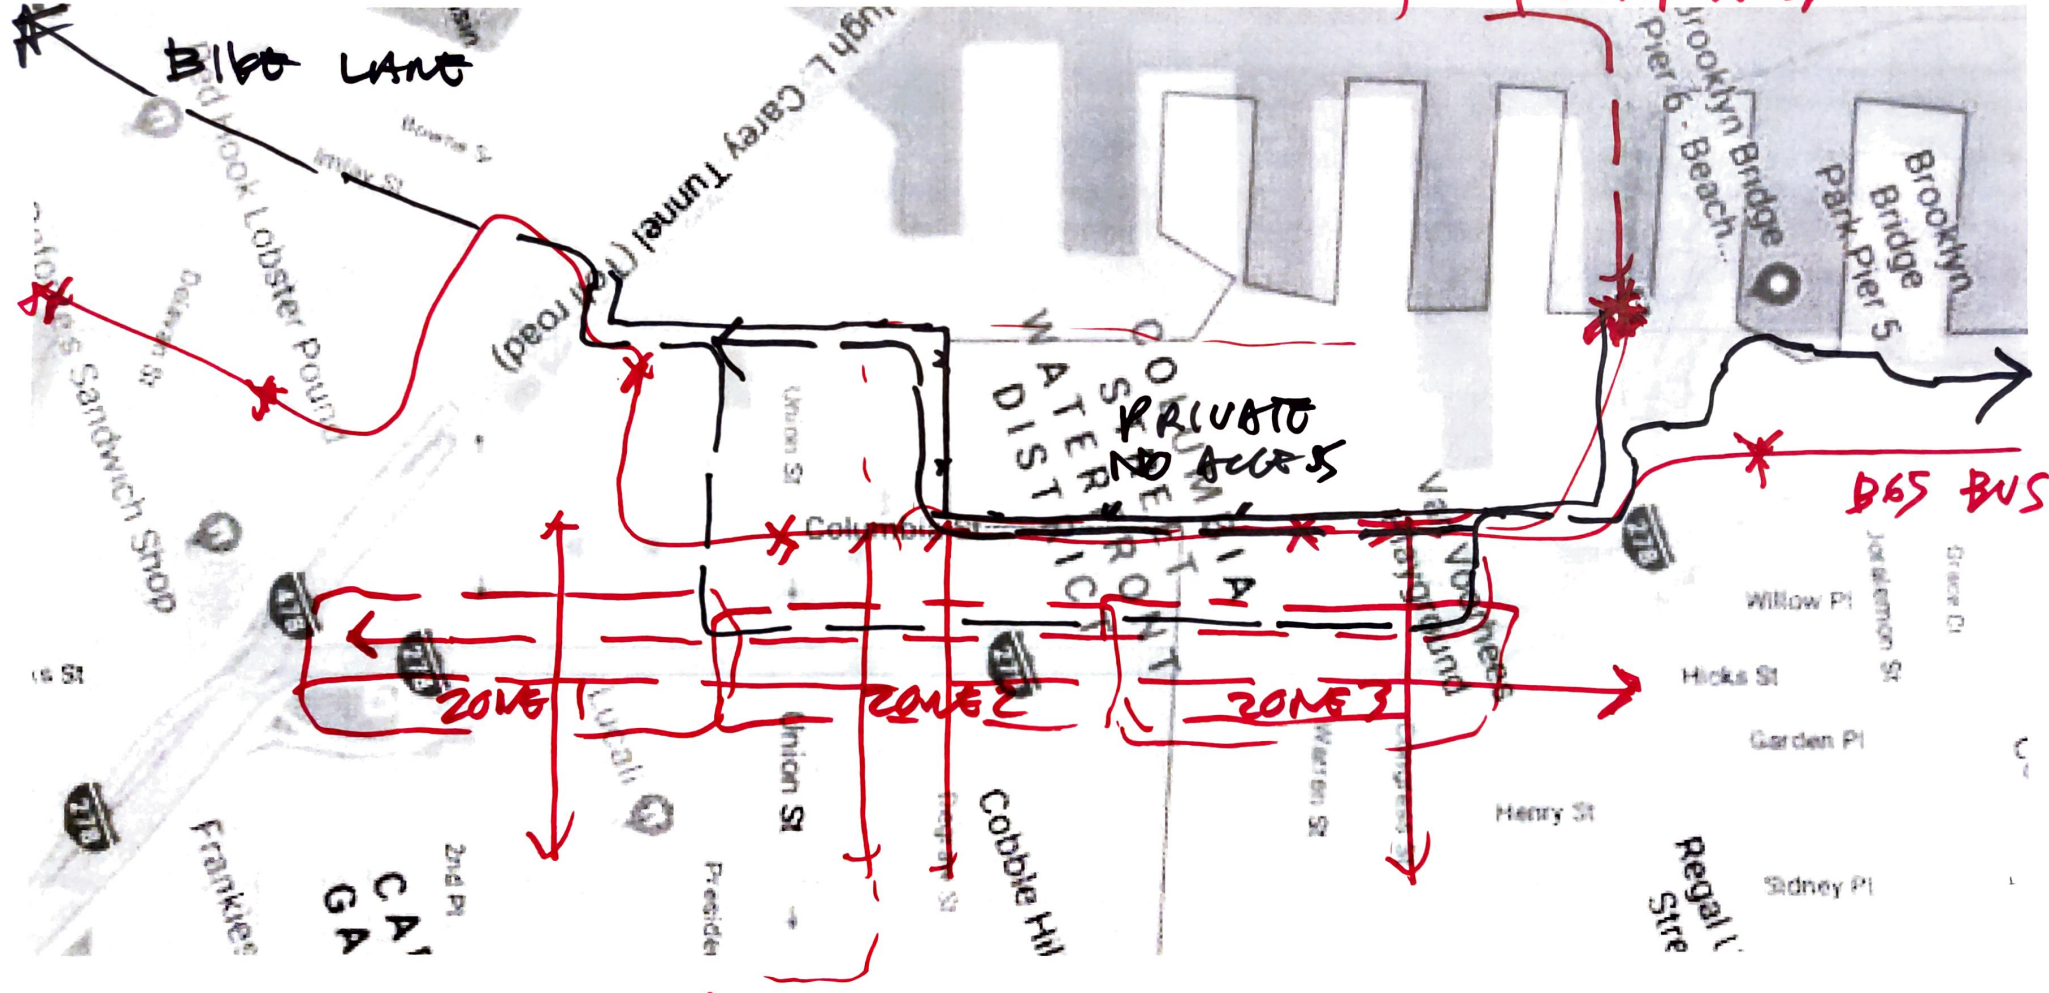

INVENTORY EXISTING CONVEY

CIRCULATION

\* CANAL ST SUBWAY ST

CLIMATE

MICROCLIMATE

SHADOWS

VENEZUELA BANK

VIEW TO WATER

VIEW OF WATER SIDE 30'

BEACH  
BEACH

VIEW OF BEACH  
Ave 60'

VIEW CORNER

Red Hook Lobster Pound  
Monte S. Sandwich Shop  
Franklin St  
Delaware St  
Columbia St  
President St  
Cobble Hill  
Van Vorst Park  
Henry St  
Garden Pl  
Sidney Pl  
Columbia St  
Cobble Hill  
President St  
Cobble Hill  
Van Vorst Park  
Henry St  
Garden Pl  
Sidney Pl

Van Voorhees  
playground

regal 11  
Stire

Brooklyn Bridge  
Park Pier 5  
Pier 9 - Beach...

Red Hook Lobster Pound  
Delavan St  
Sandwich Shop

Henry St  
Garden Pl  
Sidney Pl  
Willow Pl  
Just Altemon St  
Grace Ct

Frankies  
CANA

Lucali

Warren St  
Congress St

Regan St