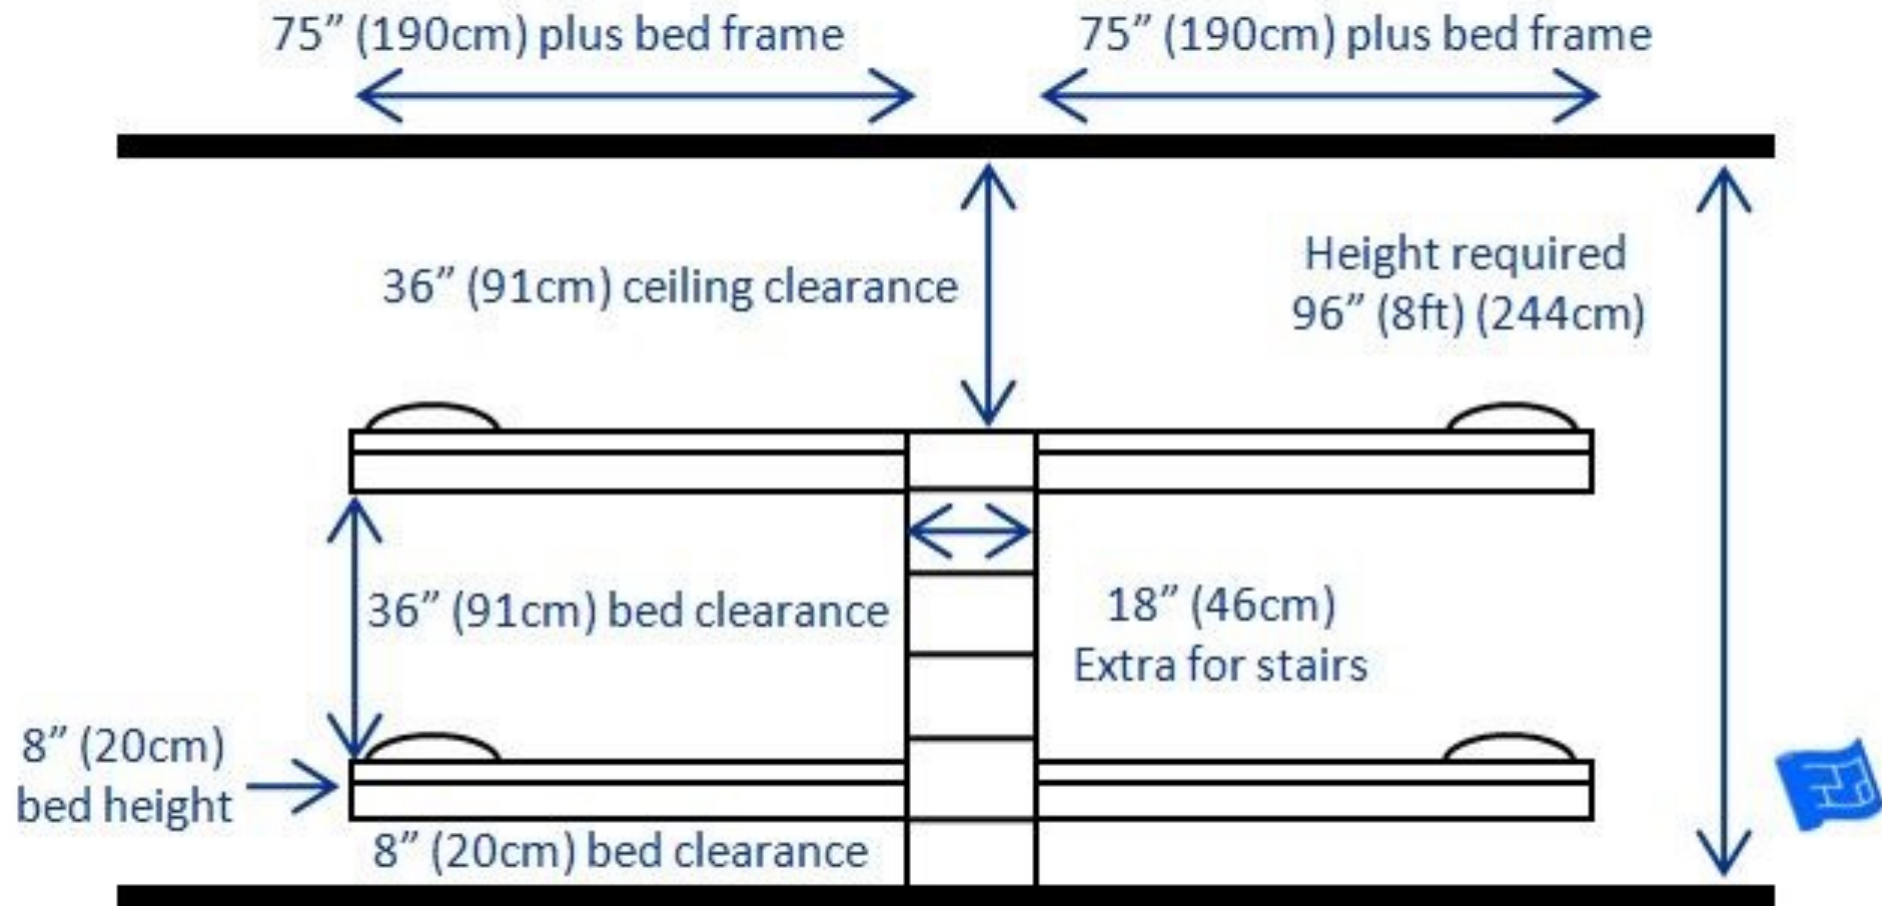

- **Single Room Example**
- **Compact -- no wasted space**
- **Window**
- **Modern clean updated designs**
- **Only one way of getting out of bed.....**

19'

8'

Room Dimensions: 19' x 8'

ARLO NoMad | QUEEN ROOM
145 SQ FT

- **Sizes of Beds:**

**General dimensions –
your actual dimensions will be
based on furniture selection or design**

108" (W) x 108" (L) Sold with 3-piece box spring. P.M. sells bed & bedding to fit.

84" (W) x 84" (L) Sold with split box spring. P.M. sells bed & bedding to fit.

72" (W) x 84" (L)
Sold with split box spring.

76" (W) x 80" (L)
Sold with split box spring.

60" (W) x 80" (L)
Available with split box spring.

54" (W) x 75" (L)

39" (W) x 75" (L)

39" (W) x 80" (L)

- **Height of Beds:**

Verify Heights that are Comfortable and fit with Ceiling heights

If creating storage below Verify height and spacing

- Alternative Heights for staggered bunkbeds
- Verify Heights that are comfortable