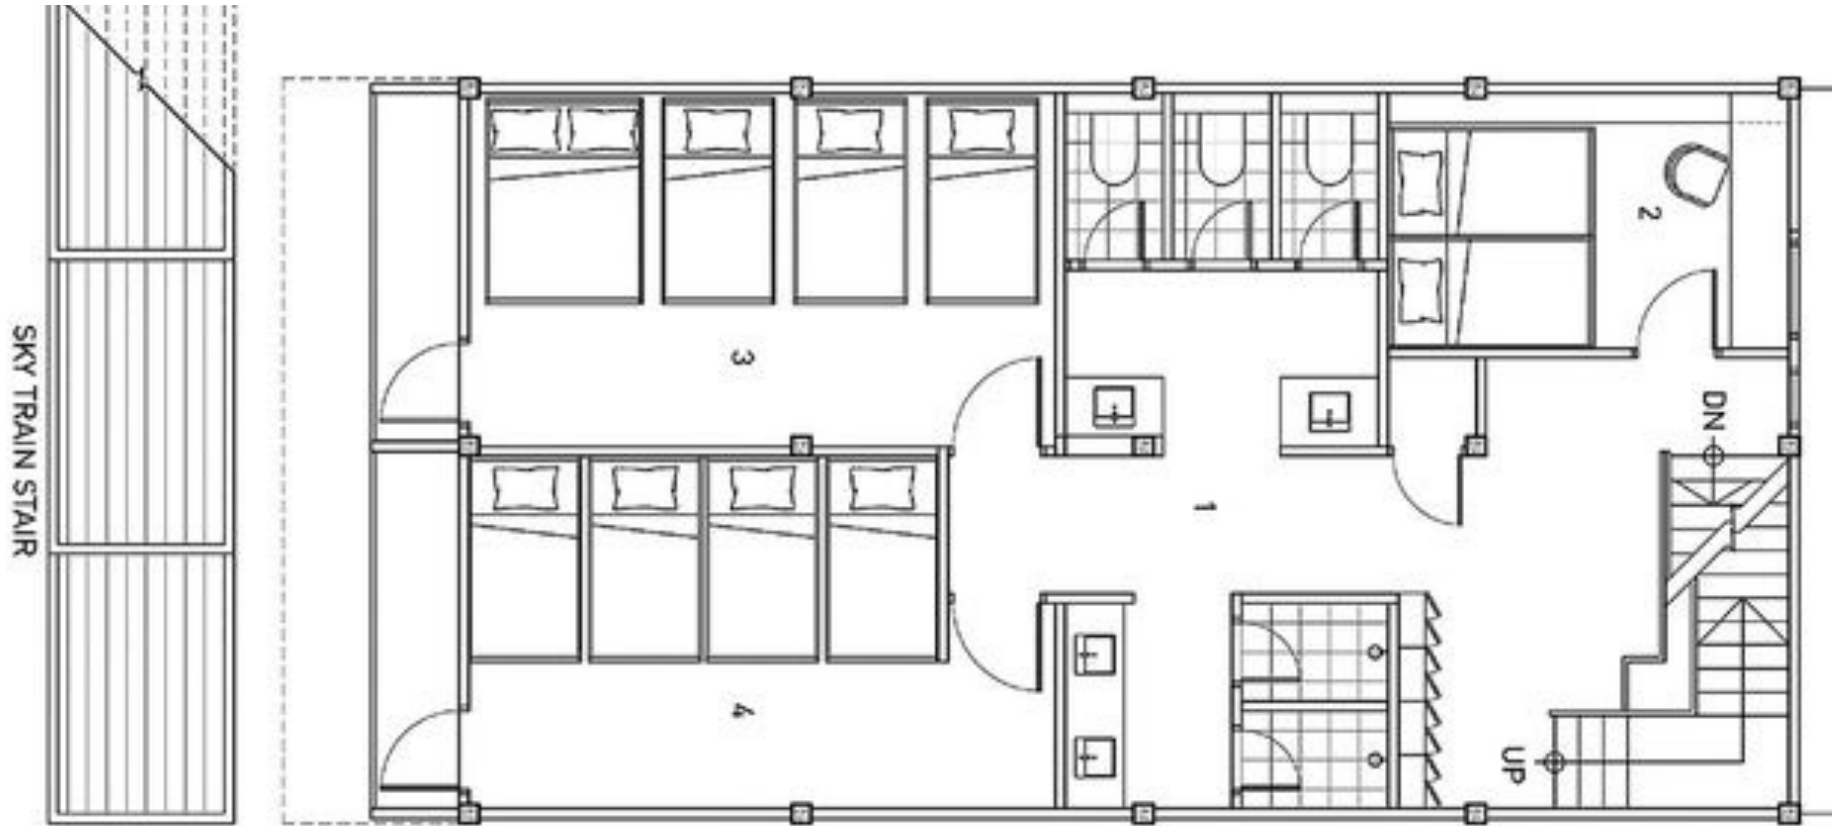

- **Bathrooms outside of sleeping rooms**
- **Able to be used by multiple guests**
- **Lavatories outside open all – wash face/hands/brush teeth**
- **Toilet and shower in separate compartments so multiple guest can use.**