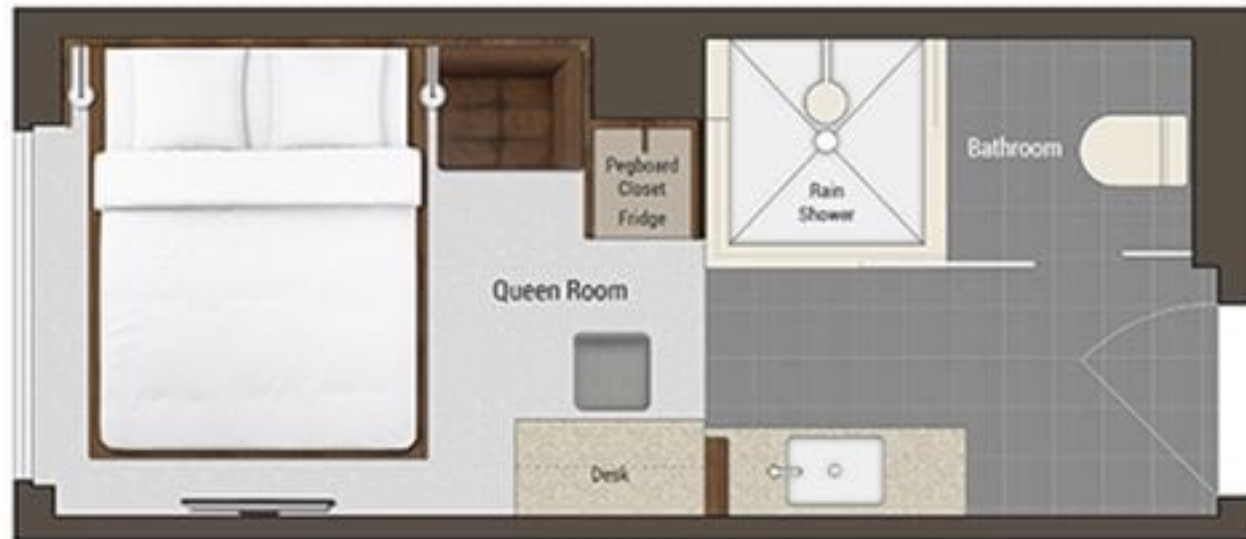

19'

8'

Room Dimensions: 19' x 8'

ARLO NoMad | QUEEN ROOM
145 SQ FT