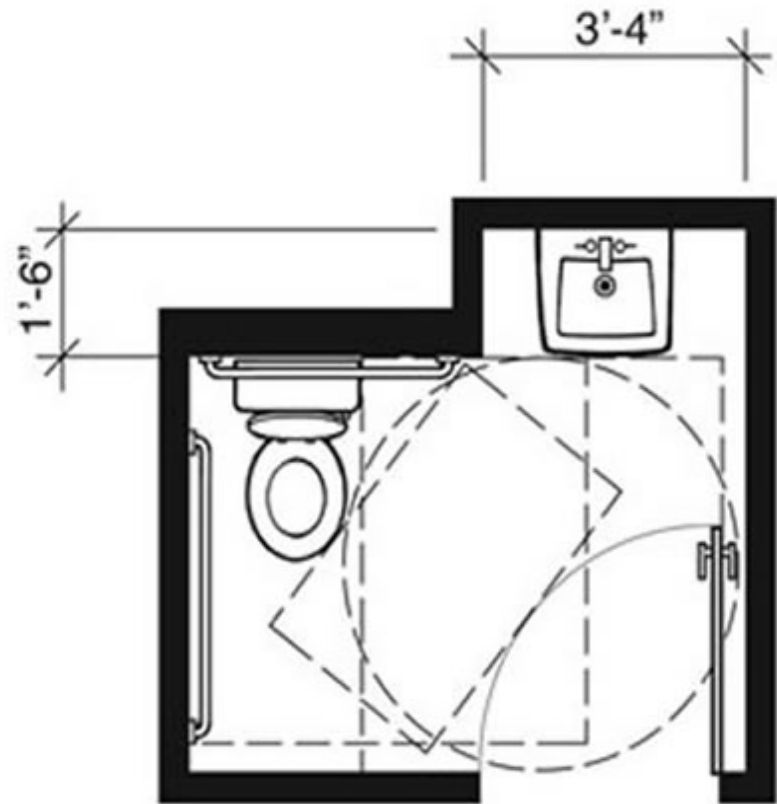

1. Plan of the bathroom – showing location of all fixtures and tile patterns
2. Elevations of all walls – showing location of all fixtures and tile patterns and heights
3. Images of all the materials you have selected for your bathroom – toilet, lavatory, faucet, paper towel dispenser or hand dryer, soap dispenser, toilet paper, mirror, lighting, tiles (floor and wall)

Outswing 3 piece bathroom within single room

Shower Elevations and Plan

(a)
with seat
(elevation)

(b)
with seat
(elevation)

(c)
without seat
(plan)

(d)
with seat
(plan)

Roll in ADA Shower Axonometric

Roll In ADA Shower

Other ADA Bathroom Dimensions

ADA Bathroom Stall Dimensions

Metal Toilet Partitions, Complete 2 Between Wall Toilet Enclosures includes ADA Stall, 96.5"W x 62"D, Fast Ship

Metal Toilet Partitions, Complete 2 Between Wall Toilet Enclosures includes ADA Stall, 96.5"W x 62"D, Fast Ship

ADA Bathroom Stall Dimensions

Ambulatory
Compartment

Wheelchair Accessible
Compartment Water Closet

Single Room ADA Bathrooms - Outswing vs Inswing

2010 Standards – 7'-0" x 5'-0"

2010 Standards – 7'-0 x 6'-6"