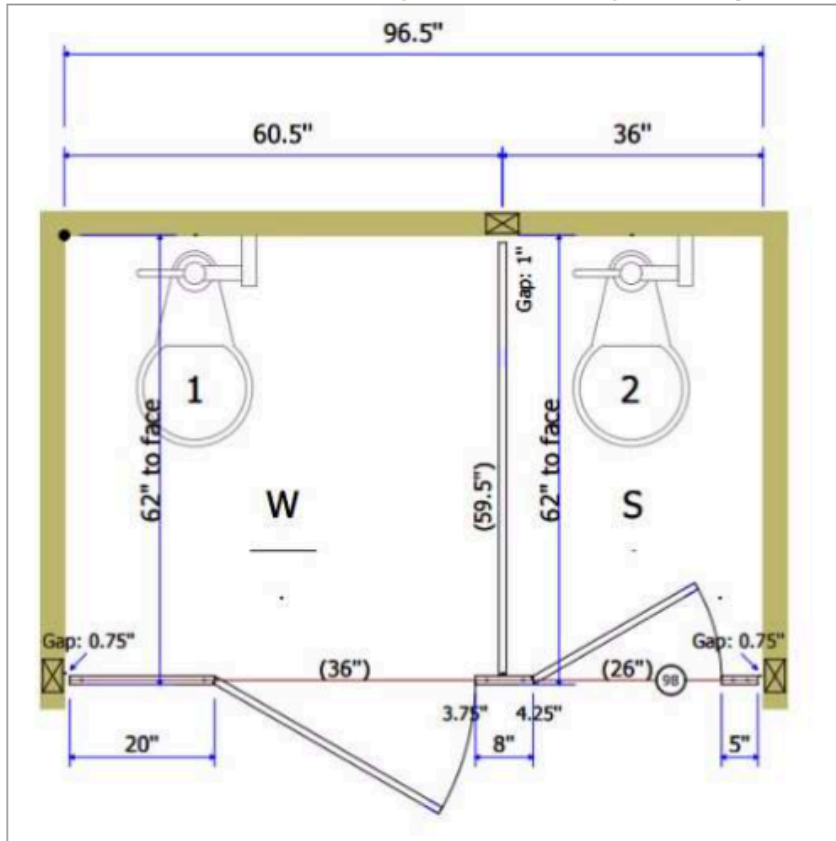

1. Plan of the bathroom – showing location of all fixtures and tile patterns
2. Elevations of all walls – showing location of all fixtures and tile patterns and heights
3. Images of all the materials you have selected for your bathroom – toilet, lavatory, faucet, paper towel dispenser or hand dryer, soap dispenser, toilet paper, mirror, lighting, tiles (floor and wall)

Outswing 3 piece bathroom within single room

Shower Elevations and Plan

(a)
with seat
(elevation)

(b)
with seat
(elevation)

(c)
without seat
(plan)

(d)
with seat
(plan)

Roll in ADA Shower Axonometric

Roll In ADA Shower

Other ADA Bathroom Dimensions

ADA Bathroom Stall Dimensions

Metal Toilet Partitions, Complete 2 Between Wall Toilet Enclosures includes ADA Stall, 96.5"W x 62"D, Fast Ship

Metal Toilet Partitions, Complete 2 Between Wall Toilet Enclosures includes ADA Stall, 96.5"W x 62"D, Fast Ship