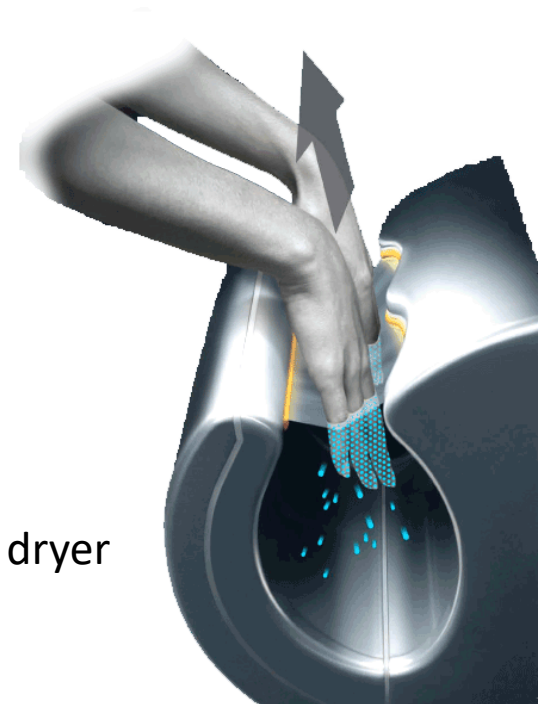

<http://www.bobrick.com/Bobrick/>

The screenshot shows the Bobrick website interface. At the top, a navigation bar contains the following categories: Home, Hand Dryers, Soap Dispensers, Toilet Partitions, and Washroom Accessories. The 'Soap Dispensers' category is highlighted with a red arrow. Below the navigation bar is a large banner image of a SureFlo soap dispenser with a red arrow pointing to it. The banner text reads 'Click Here for a SureFlo® Demo'. On the left side, there is an 'Information' menu with links for News & Views, New Products, Product & Service Information, Technical Information & Instructions, General Information, Contact Us, Careers, Authorized User Sign-In, and Guide Specifications. Below the information menu is a search box with a 'Go' button and links for Search Tips and Representative &. In the center, there is a list of document links: Washroom Accessories, Long Form (.doc), Washroom Accessories, Short Form (.doc), Toilet Compartments (.doc), Baby Changing Stations (.doc), and Guide Specifications B-824_B-828 (.doc). At the bottom, there is a slogan 'ANYTHING LESS COSTS MORE.™' and logos for Koala Kare and GAMCO Commercial Restroom Accessories, A Division of Bobrick.

Categories across the top

Hand dryer

Soap Dispenser

Can also look throughout the internet for newer designs – be careful that they meet ADA

Dyson hand dryer

Floor tiles can be stone, ceramic or porcelain – but must be matte finish to reduce slipping if floor becomes wet. Smaller scale with variation in size also helps reduce the possibility of slipping.

Wall tiles are usually thinner as gravity does act on heavy stone adhered to the wall. Wall tiles should come up above the top of the lavatory (min 36”) and behind the toilet. There are trim pieces to stop the tile partially up the wall.