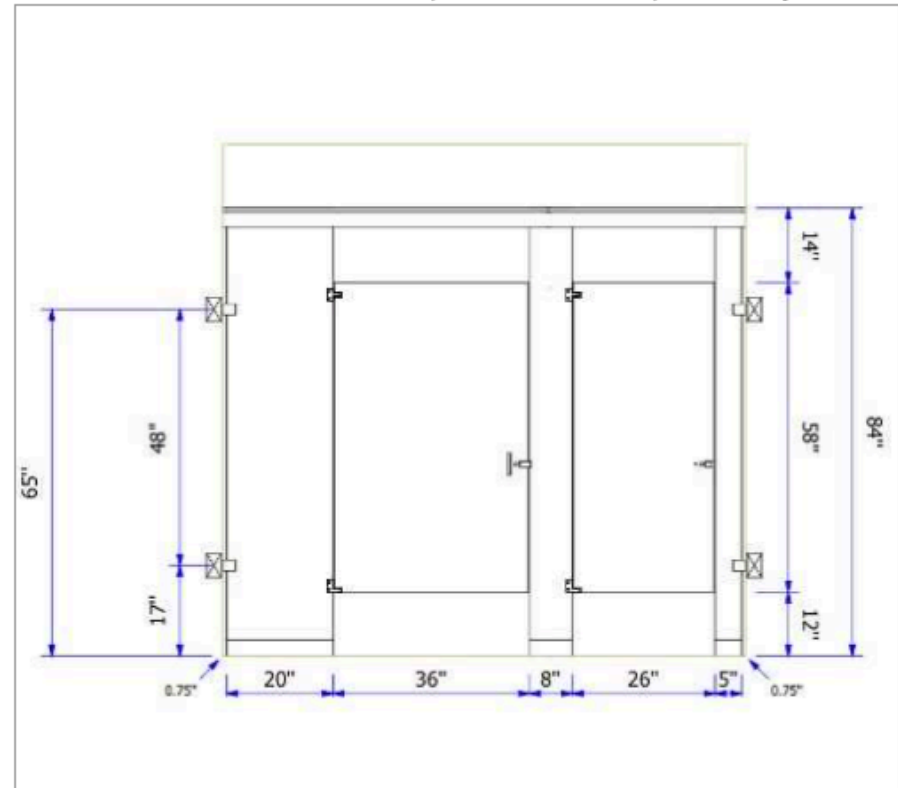

1. Plan of the bathroom – showing location of all fixtures and tile patterns
2. Elevations of all walls – showing location of all fixtures and tile patterns and heights
3. Images of all the materials you have selected for your bathroom – toilet, lavatory, faucet, paper towel dispenser or hand dryer, soap dispenser, toilet paper, mirror, lighting, tiles (floor and wall)

Other ADA Bathroom Dimensions

ADA Bathroom Stall Dimensions

Metal Toilet Partitions, Complete 2 Between Wall Toilet Enclosures includes ADA Stall, 96.5"W x 62"D, Fast Ship

Metal Toilet Partitions, Complete 2 Between Wall Toilet Enclosures includes ADA Stall, 96.5"W x 62"D, Fast Ship