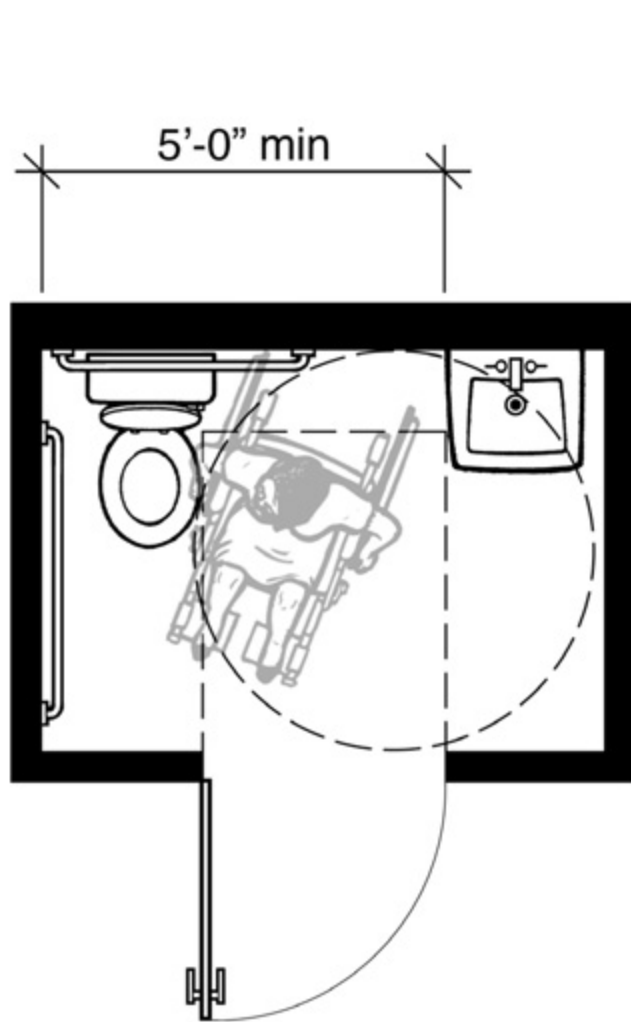

1. Plan of the bathroom – showing location of all fixtures and tile patterns
2. Elevations of all walls – showing location of all fixtures and tile patterns and heights
3. Images of all the materials you have selected for your bathroom – toilet, lavatory, faucet, paper towel dispenser or hand dryer, soap dispenser, toilet paper, mirror, lighting, tiles (floor and wall)

Outswing 3 piece bathroom within single room

Shower Elevations and Plan

(a)
with seat
(elevation)

(b)
with seat
(elevation)

(c)
without seat
(plan)

(d)
with seat
(plan)

Roll in ADA Shower Axonometric

Roll In ADA Shower

Other ADA Bathroom Dimensions

ADA Bathroom Stall Dimensions

Metal Toilet Partitions, Complete 2 Between Wall Toilet Enclosures includes ADA Stall, 96.5"W x 62"D, Fast Ship

Metal Toilet Partitions, Complete 2 Between Wall Toilet Enclosures includes ADA Stall, 96.5"W x 62"D, Fast Ship

ADA Bathroom Stall Dimensions

Ambulatory
Compartment

Wheelchair Accessible
Compartment Water Closet

Single Room ADA Bathrooms - Outswing vs Inswing

2010 Standards – 7'-0" x 5'-0"

2010 Standards – 7'-0 x 6'-6"