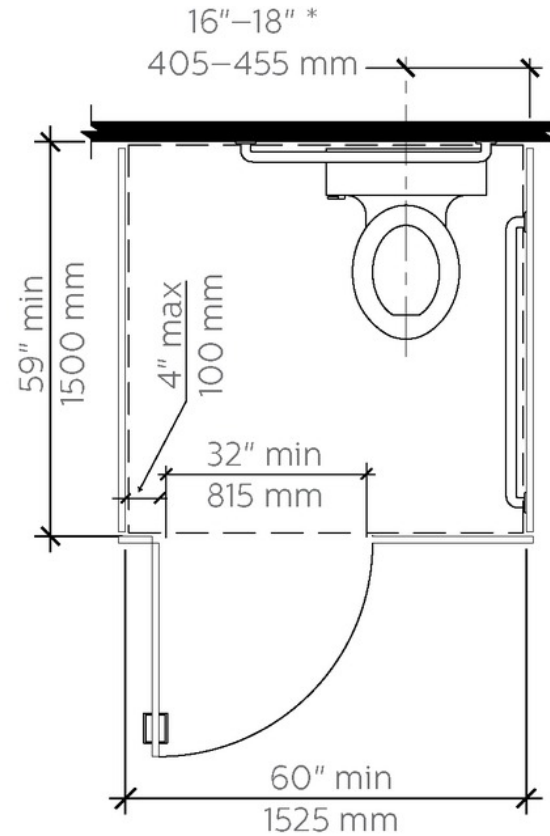

1. Plan of the bathroom – showing location of all fixtures and tile patterns
2. Elevations of all walls – showing location of all fixtures and tile patterns and heights
3. Images of all the materials you have selected for your bathroom – toilet, lavatory, faucet, paper towel dispenser or hand dryer, soap dispenser, toilet paper, mirror, lighting, tiles (floor and wall)

Other ADA Bathroom Dimensions

ADA Bathroom Stall Dimensions

Metal Toilet Partitions, Complete 2 Between Wall Toilet Enclosures includes ADA Stall, 96.5"W x 62"D, Fast Ship

Metal Toilet Partitions, Complete 2 Between Wall Toilet Enclosures includes ADA Stall, 96.5"W x 62"D, Fast Ship

ADA Bathroom Stall Dimensions

Ambulatory
Compartment

Wheelchair Accessible
Compartment Water Closet

Single Room ADA Bathrooms - Outswing vs Inswing

2010 Standards – 7'-0" x 5'-0"

2010 Standards – 7'-0 x 6'-6"