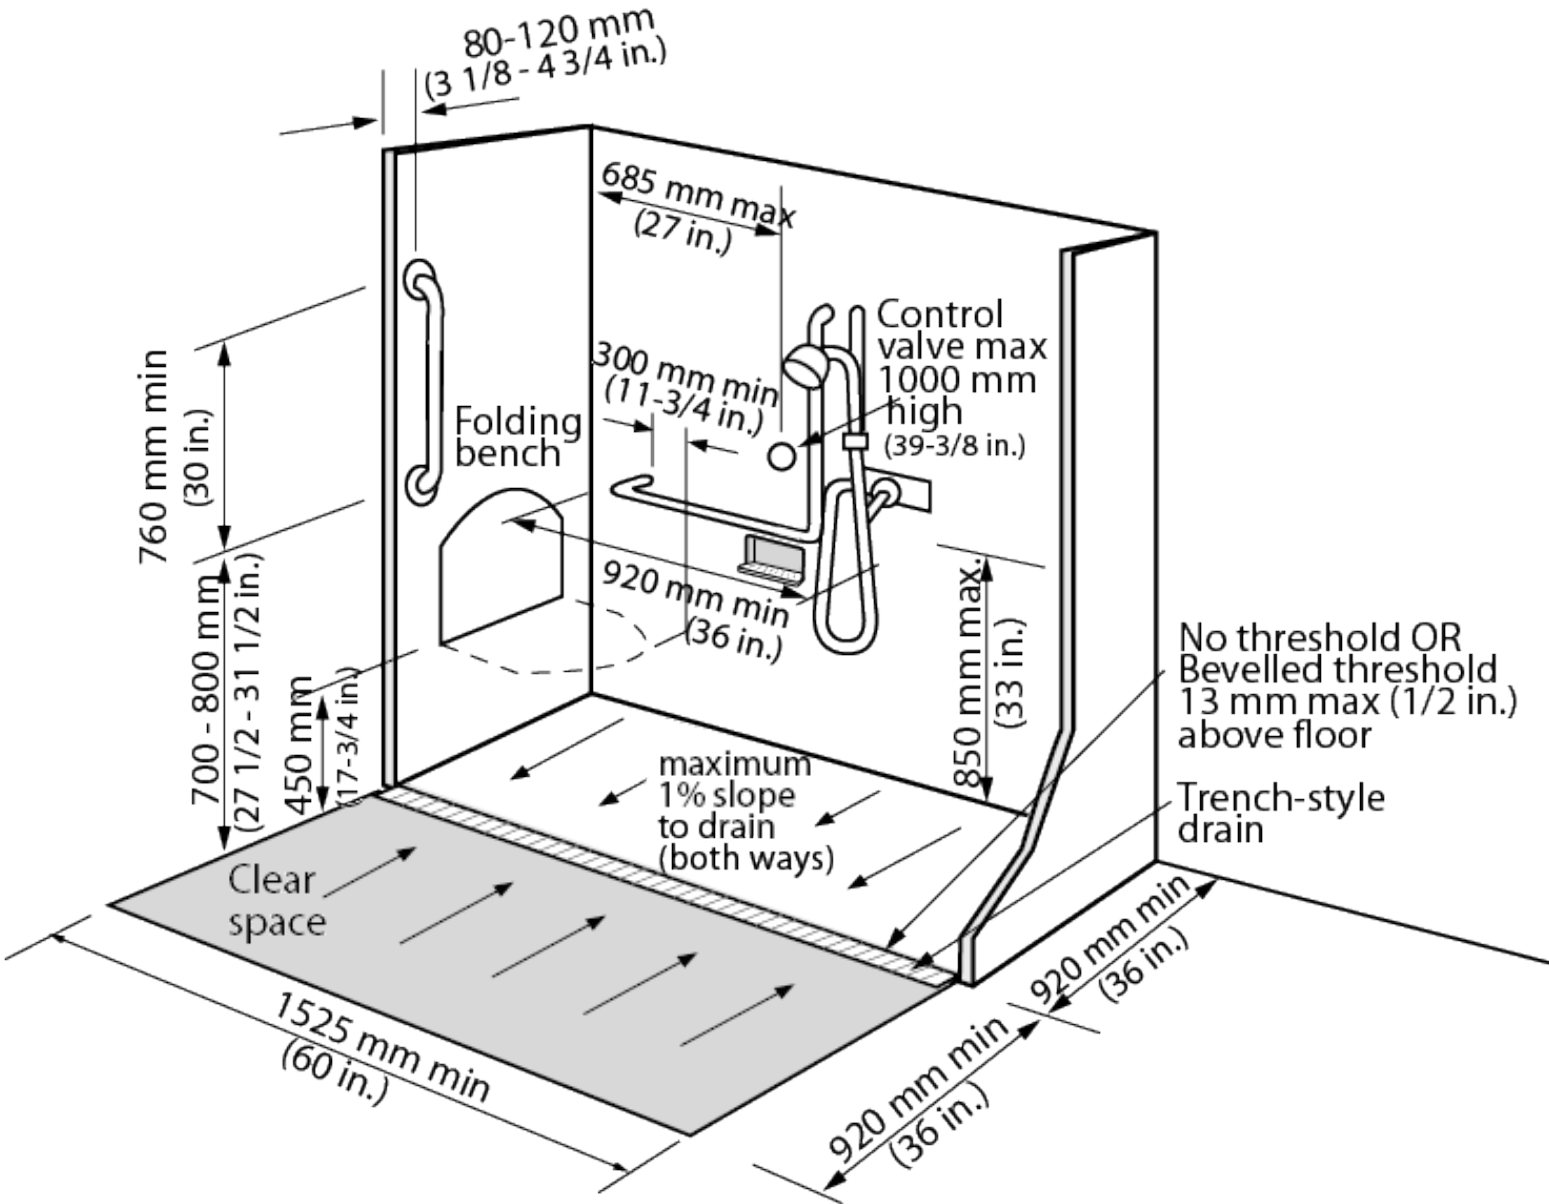

1. Plan of the bathroom – showing location of all fixtures and tile patterns
2. Elevations of all walls – showing location of all fixtures and tile patterns and heights
3. Images of all the materials you have selected for your bathroom – toilet, lavatory, faucet, paper towel dispenser or hand dryer, soap dispenser, toilet paper, mirror, lighting, tiles (floor and wall)

Outswing 3 piece bathroom within single room

Shower Elevations and Plan

(a)
with seat
(elevation)

(b)
with seat
(elevation)

(c)
without seat
(plan)

(d)
with seat
(plan)

Roll in ADA Shower Axonometric

Roll In ADA Shower

Other ADA Bathroom Dimensions

ADA Bathroom Stall Dimensions

Metal Toilet Partitions, Complete 2 Between Wall Toilet Enclosures includes ADA Stall, 96.5"W x 62"D, Fast Ship

Metal Toilet Partitions, Complete 2 Between Wall Toilet Enclosures includes ADA Stall, 96.5"W x 62"D, Fast Ship