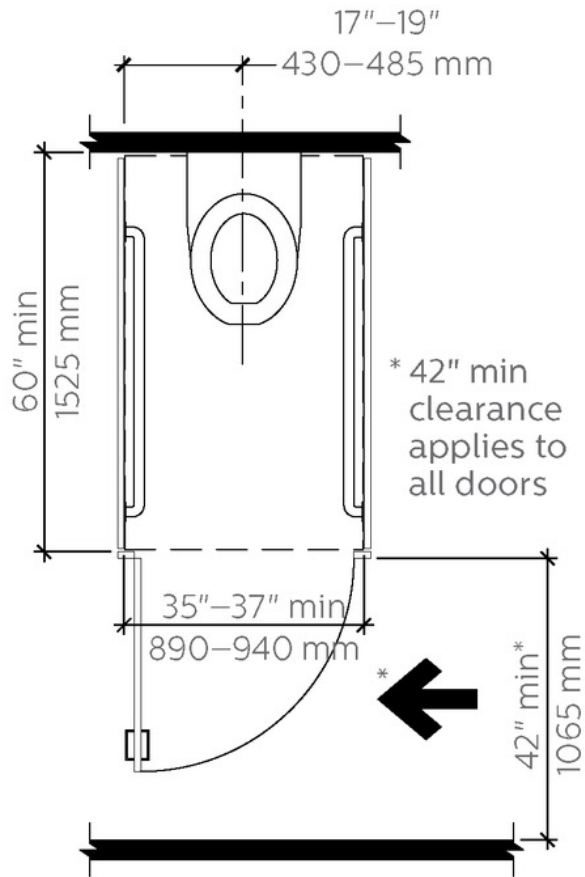

1. Plan of the bathroom – showing location of all fixtures and tile patterns
2. Elevations of all walls – showing location of all fixtures and tile patterns and heights
3. Images of all the materials you have selected for your bathroom – toilet, lavatory, faucet, paper towel dispenser or hand dryer, soap dispenser, toilet paper, mirror, lighting, tiles (floor and wall)

Other ADA Bathroom Dimensions

ADA Bathroom Stall Dimensions

Metal Toilet Partitions, Complete 2 Between Wall Toilet Enclosures includes ADA Stall, 96.5"W x 62"D, Fast Ship

Metal Toilet Partitions, Complete 2 Between Wall Toilet Enclosures includes ADA Stall, 96.5"W x 62"D, Fast Ship

ADA Bathroom Stall Dimensions

Ambulatory
Compartment

Wheelchair Accessible
Compartment Water Closet

Single Room ADA Bathrooms - Outswing vs Inswing

2010 Standards – 7'-0" x 5'-0"

2010 Standards – 7'-0 x 6'-6"