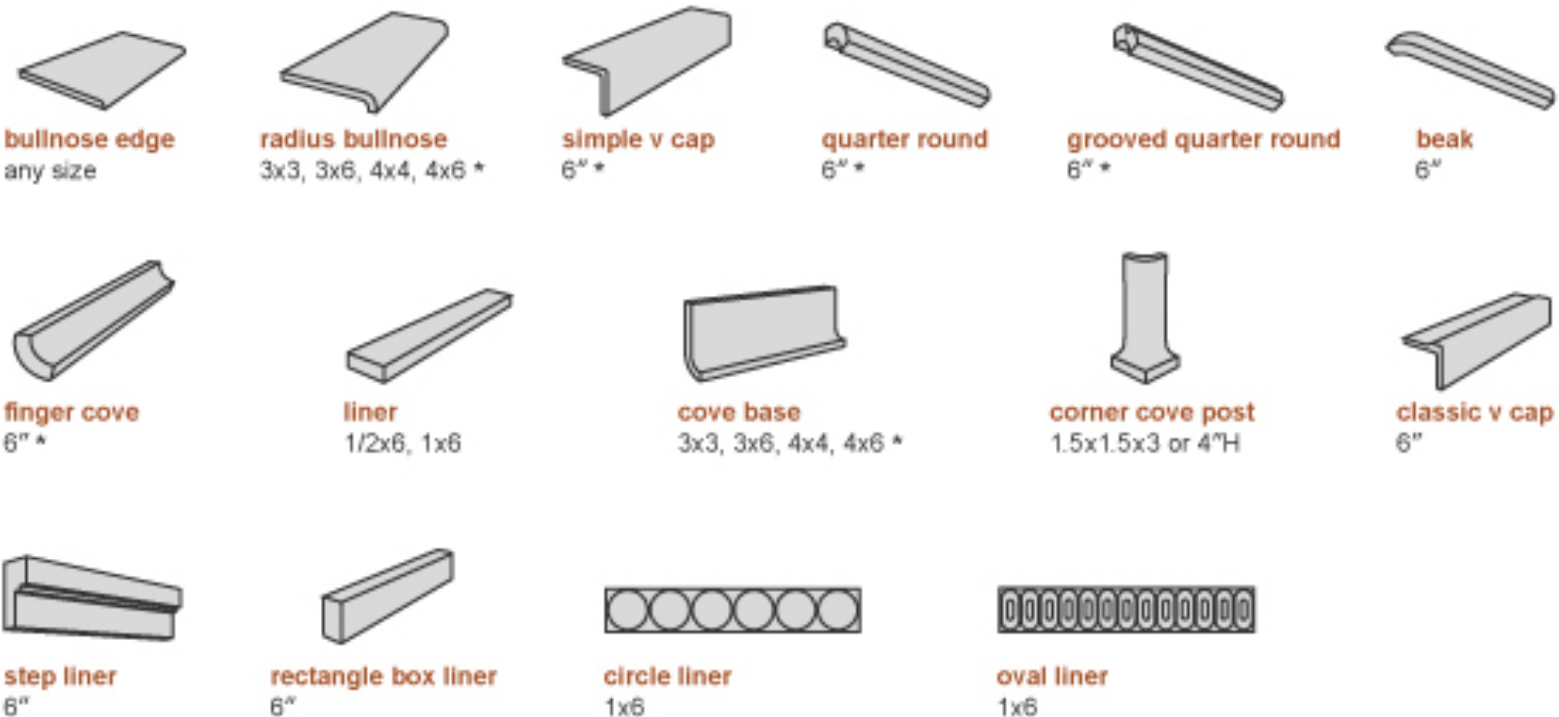

Wall tiles are usually thinner as gravity does act on heavy stone adhered to the wall. Wall tiles should come up above the top of the lavatory (min 36”) and behind the toilet. There are trim pieces to stop the tile partially up the wall.