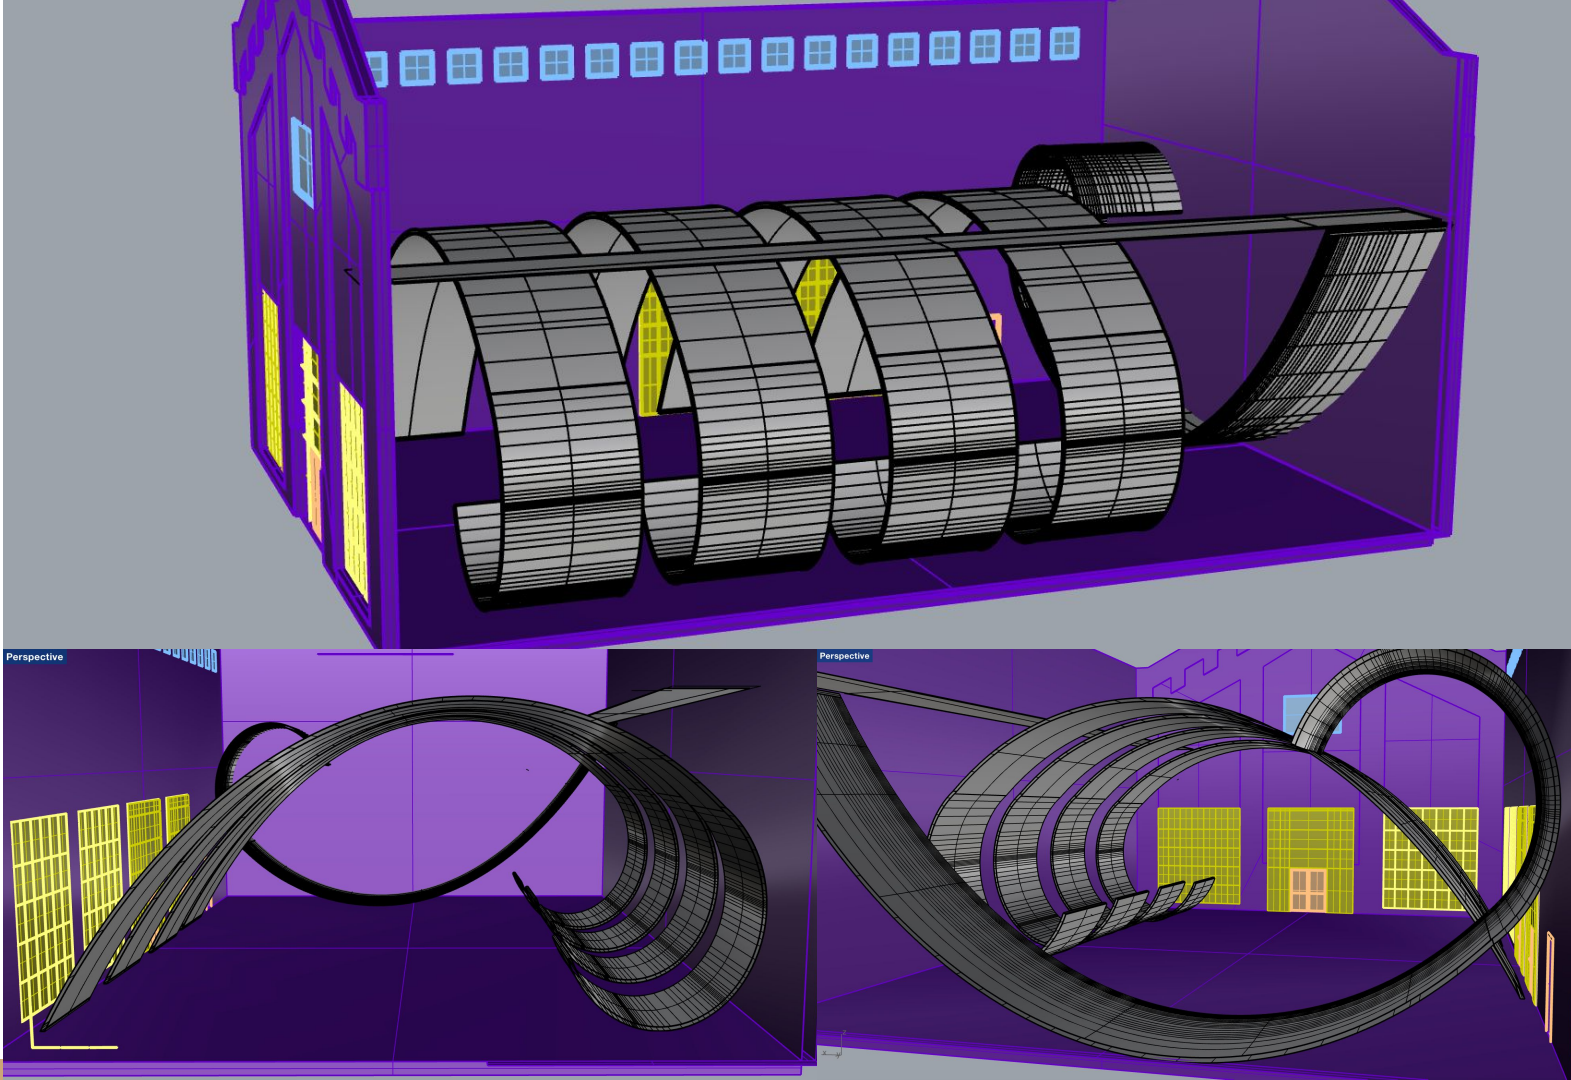

F
S
G
N
u
t
r
i
t
i
o
n

GNC
LIVE WELL

F
S
G

M
e
r
c
h

S
t
o
r
e

Fresh
Start
Gainz

C
O
N
C
E
P
T
I
O
N
R
I
Z
I
N
G

Program Layout

Plant Fiber
Winscot

Tile Flooring

Comfort Height®
two-piece
elongated 1.28

Composed
pivoting toilet
tissue holder

Pinstripe
Widespread
bathroom sink

NEW

24"pedestal/
console table
bathroom sink