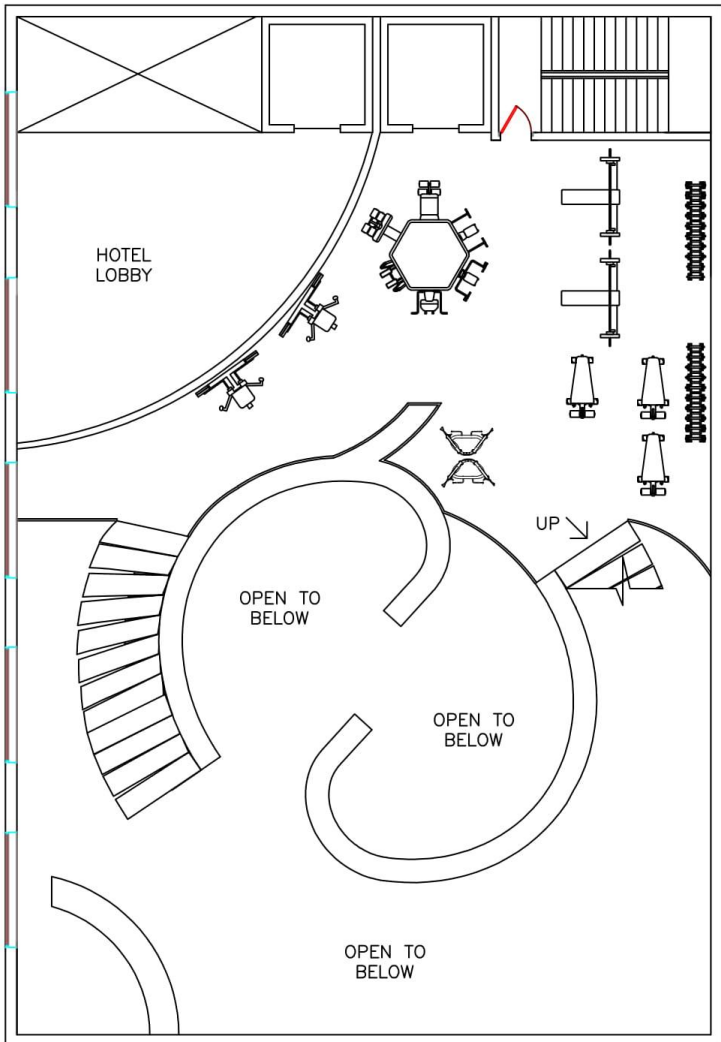

F
S
G
N
u
t
r
i
t
i
o
n

GNC
LIVE WELL

F
S
G

M
e
r
c
h

S
t
o
r
e

Fresh
Start
Gainz

C
O
N
C
E
P
T
I
O
N
R
I
Z
I
N
G

Program Layout

Plant Fiber
Winscot

Tile Flooring

Comfort Height®
two-piece
elongated 1.28

Composed
pivoting toilet
tissue holder

Pinstripe
Widespread
bathroom sink

NEW

24"pedestal/
console table
bathroom sink