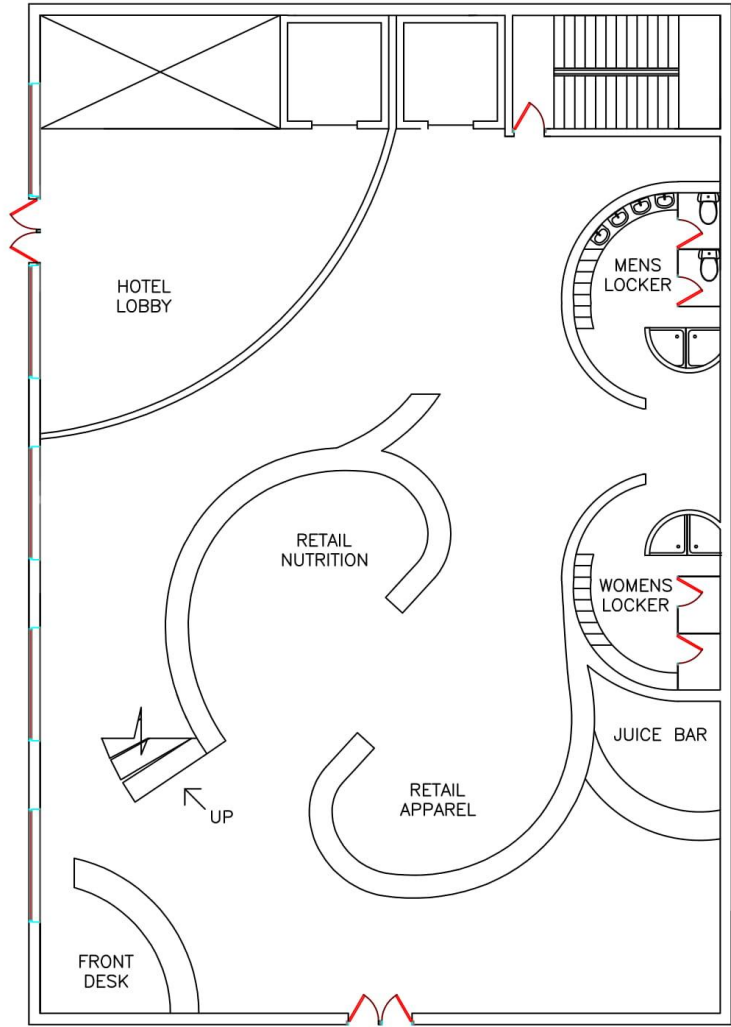

F
S
G
N
u
t
r
i
t
i
o
n

GNC
LIVE WELL

F
S
G

M
e
r
c
h

S
t
o
r
e

Fresh
Start
Gainz

C
O
N
C
E
P
T
I
O
N
R
I
Z
I
N
G

Program Layout

Plant Fiber
Winscot

Tile Flooring

Comfort Height®
two-piece
elongated 1.28

Composed
pivoting toilet
tissue holder

Pinstripe
Widespread
bathroom sink

NEW

24"pedestal/
console table
bathroom sink