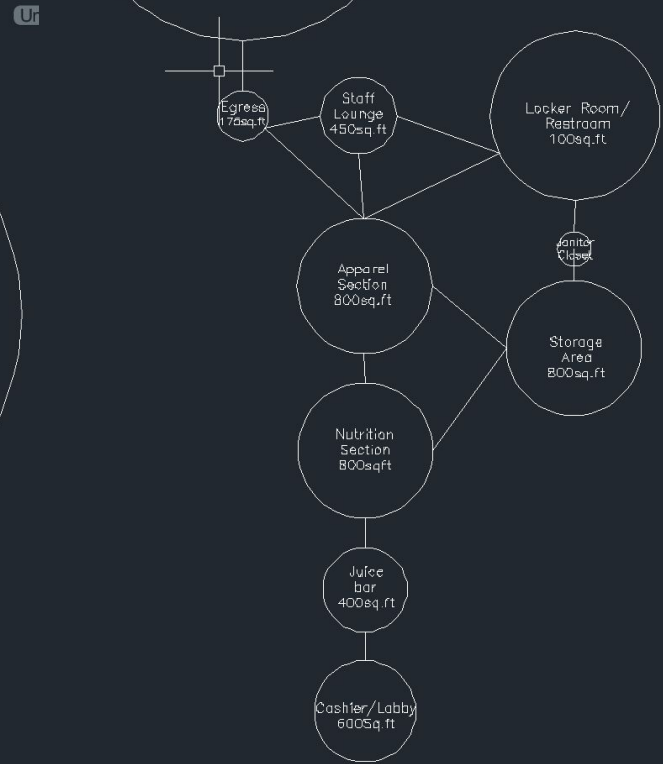

F
S
G
N
u
t
r
i
t
i
o
n

GNC
LIVE WELL

F
S
G

M
e
r
c
h

S
t
o
r
e

Fresh
Start
Gainz

C
O
N
C
E
P
T
I
O
N
R
I
Z
I
N
G

Program Layout

Plant Fiber
Winscot

Tile Flooring

Comfort Height®
two-piece
elongated 1.28

Composed
pivoting toilet
tissue holder

Pinstripe
Widespread
bathroom sink

NEW

24"pedestal/
console table
bathroom sink