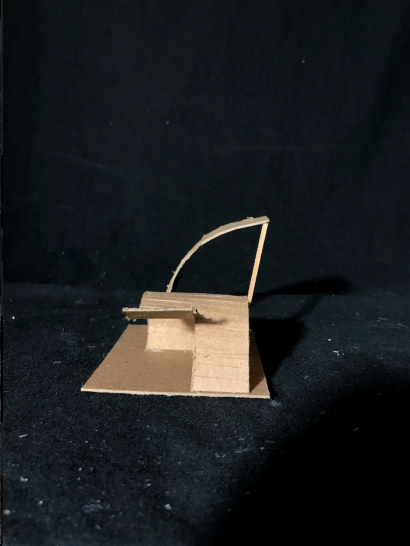

F
S
G
N
u
t
r
i
t
i
o
n

GNC
LIVE WELL

F
S
G

M
e
r
c
h

S
t
o
r
e

Fresh
Start
Gainz

C
O
N
C
E
P
T
I
O
N
R
I
Z
I
N
G

Program Layout

Plant Fiber
Winscot

Tile Flooring

Comfort Height®
two-piece
elongated 1.28

Composed
pivoting toilet
tissue holder

Pinstripe
Widespread
bathroom sink

NEW

24"pedestal/
console table
bathroom sink