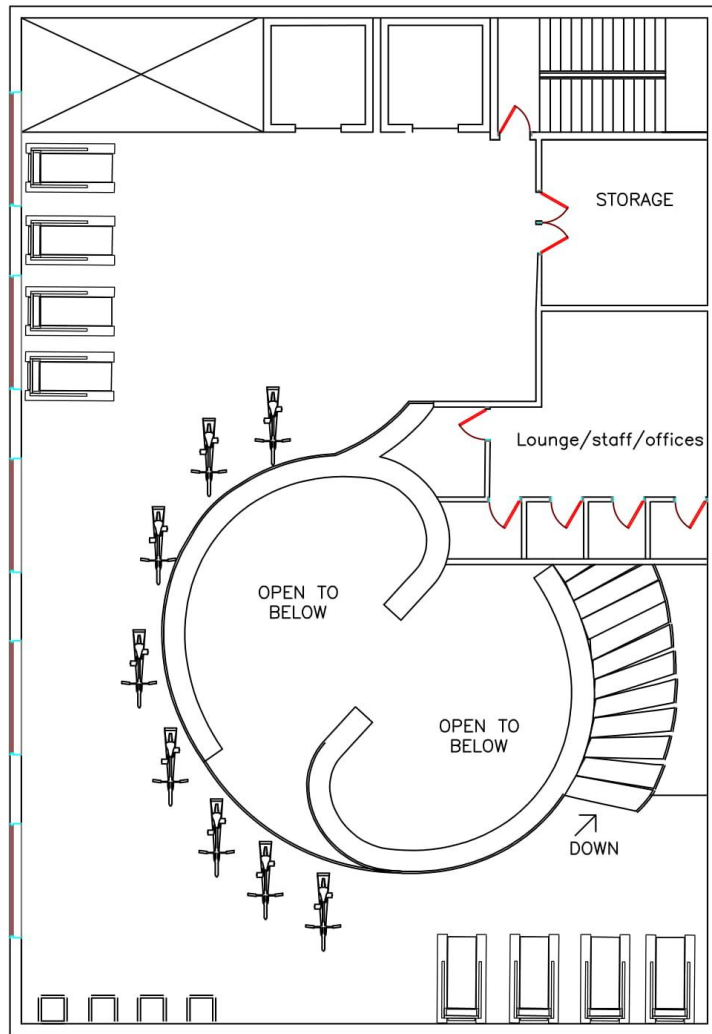

Plant Fiber
Winscot

Tile Flooring

Comfort Height®
two-piece
elongated 1.28

Composed
pivoting toilet
tissue holder

Pinstripe
Widespread
bathroom sink

NEW

24"pedestal/
console table
bathroom sink