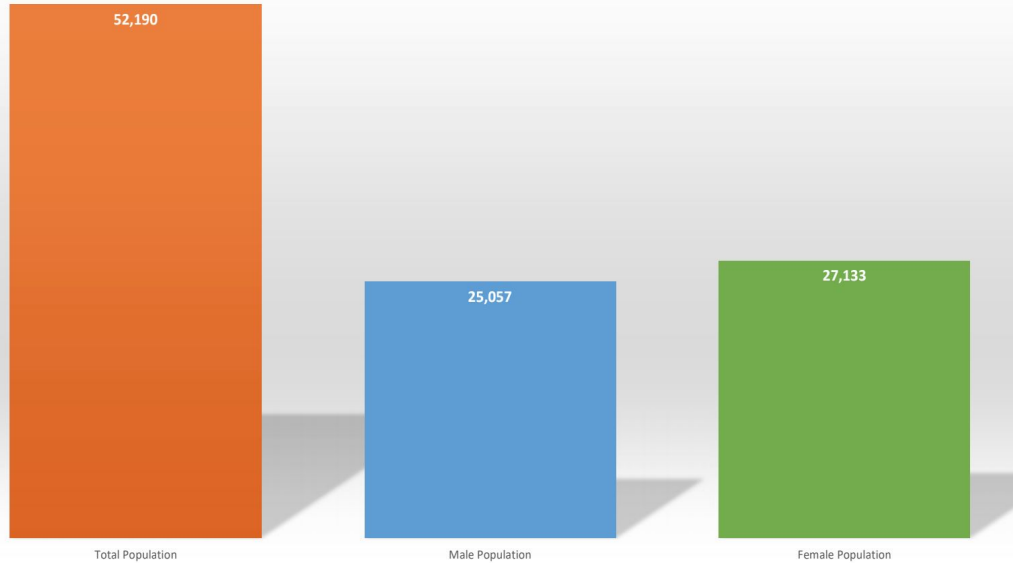

Fresh
Start
Gainz

Why a Gym/Fitness Center?

Population

Age

What Makes it different?

- More focused on personal experiences
- More focused on getting New, inexperienced members started the right way
- Made for beginners who are too shy or don't feel comfortable being around other people who are in "Better Shape"