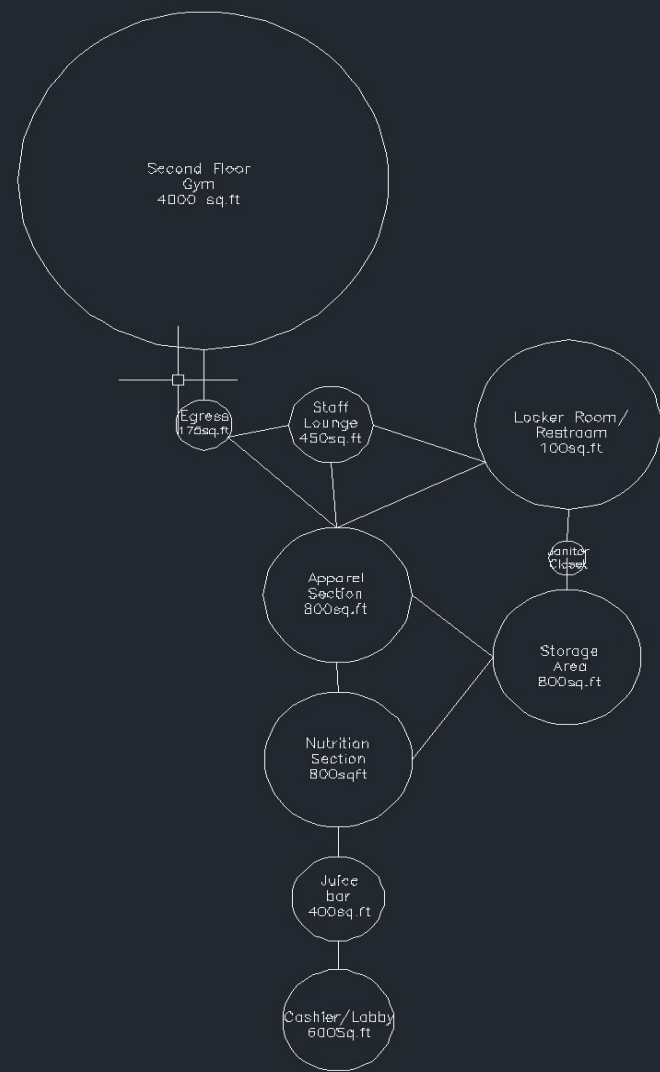

F
S
G
N
u
t
r
i
t
i
o
n

GNC
LIVE WELL

F
S
G

M
e
r
c
h

S
t
o
r
e

Fresh
Start
Gainz

C
O
N
C
E
P
T
I
O
N
R
I
Z
I
N
G

Program Layout

Plant Fiber
Winscot

Tile Flooring

Comfort Height®
two-piece
elongated 1.28

Composed
pivoting toilet
tissue holder

Pinstripe
Widespread
bathroom sink

NEW

24"pedestal/
console table
bathroom sink