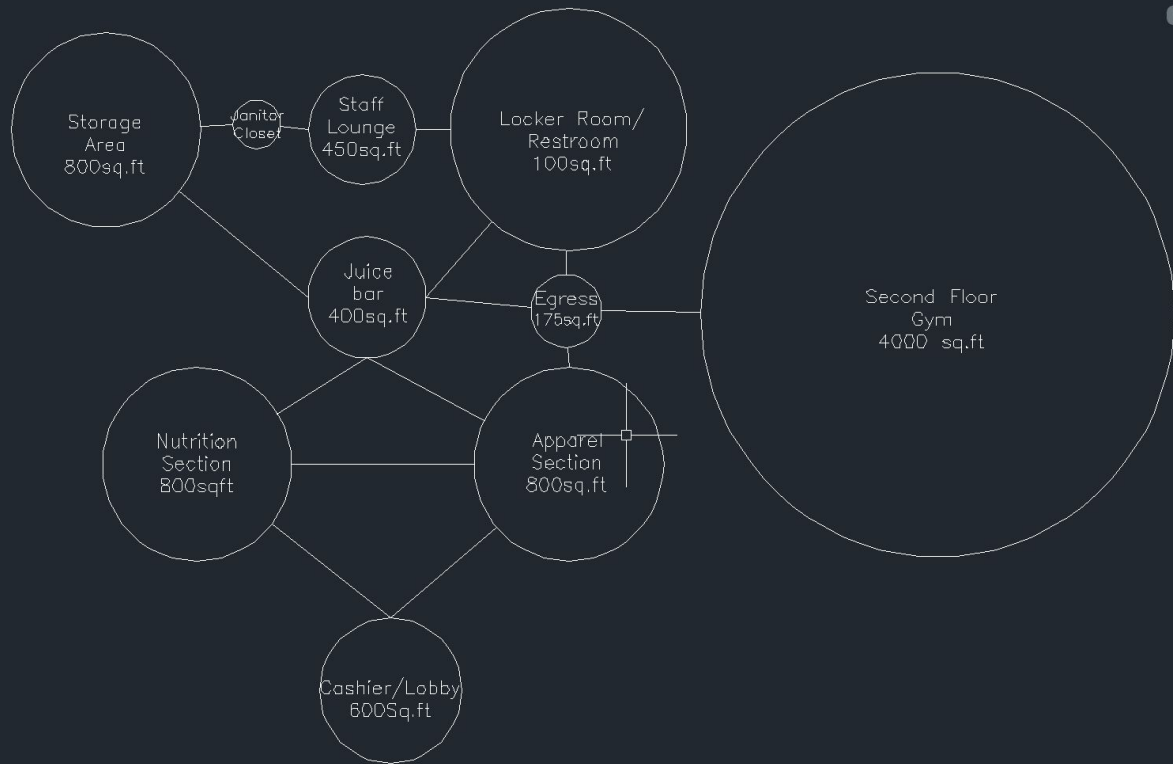

F
S
G
N
u
t
r
i
t
i
o
n

GNC
LIVE WELL

F
S
G

M
e
r
c
h

S
t
o
r
e

Fresh
Start
Gainz

C
O
N
C
E
P
T
I
O
N
R
I
Z
I
N
G

Program Layout

Plant Fiber
Winscot

Tile Flooring

Comfort Height®
two-piece
elongated 1.28

Composed
pivoting toilet
tissue holder

Pinstripe
Widespread
bathroom sink

NEW

24"pedestal/
console table
bathroom sink